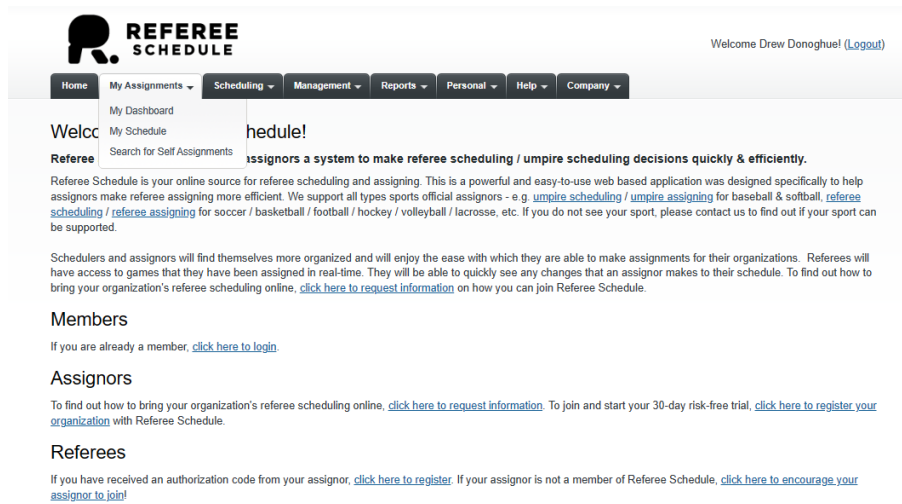

New Umpire Website How-To Self-Assign

- The New Umpire Website is fairly straightforward to use for self assignment.
- Below is a screenshot of the Home page of the site when logged in. The important tab for you is the “My Assignments” tab that I have opened.

- “My Dashboard” will show you any upcoming games you are scheduled for, or that are available for Self Assignment. **NOTE: it only shows games within the next 7 days**
- To view your entire schedule, select “My Schedule” and adjust the date range it provides, it will then show you all of the games you are assigned for in that time range
- The most important option is “Search for Self Assignments”. It will bring you to a page where you can adjust the date range, and view all games that are available for Self Assignment, and claim them for yourself to work, adding them to your schedule.