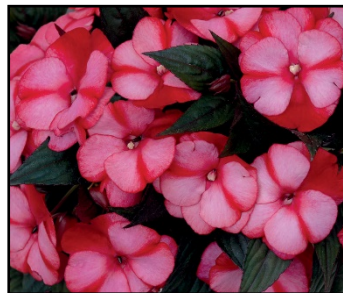

12.8" Geranium Calliope
Dark Red (Sun)

12.8" Geranium Mega
Rose Splash (Sun)

13" Dragon Wing
Begonia - Red
(Shade/Sun)

12.8" New Guinea
Mixed (Shade/Sun)

12.8" New Guinea Sweet
Cherry (Shade/Sun)

12" Begonia l'conia
Upright Fire
(Shade/Sun)