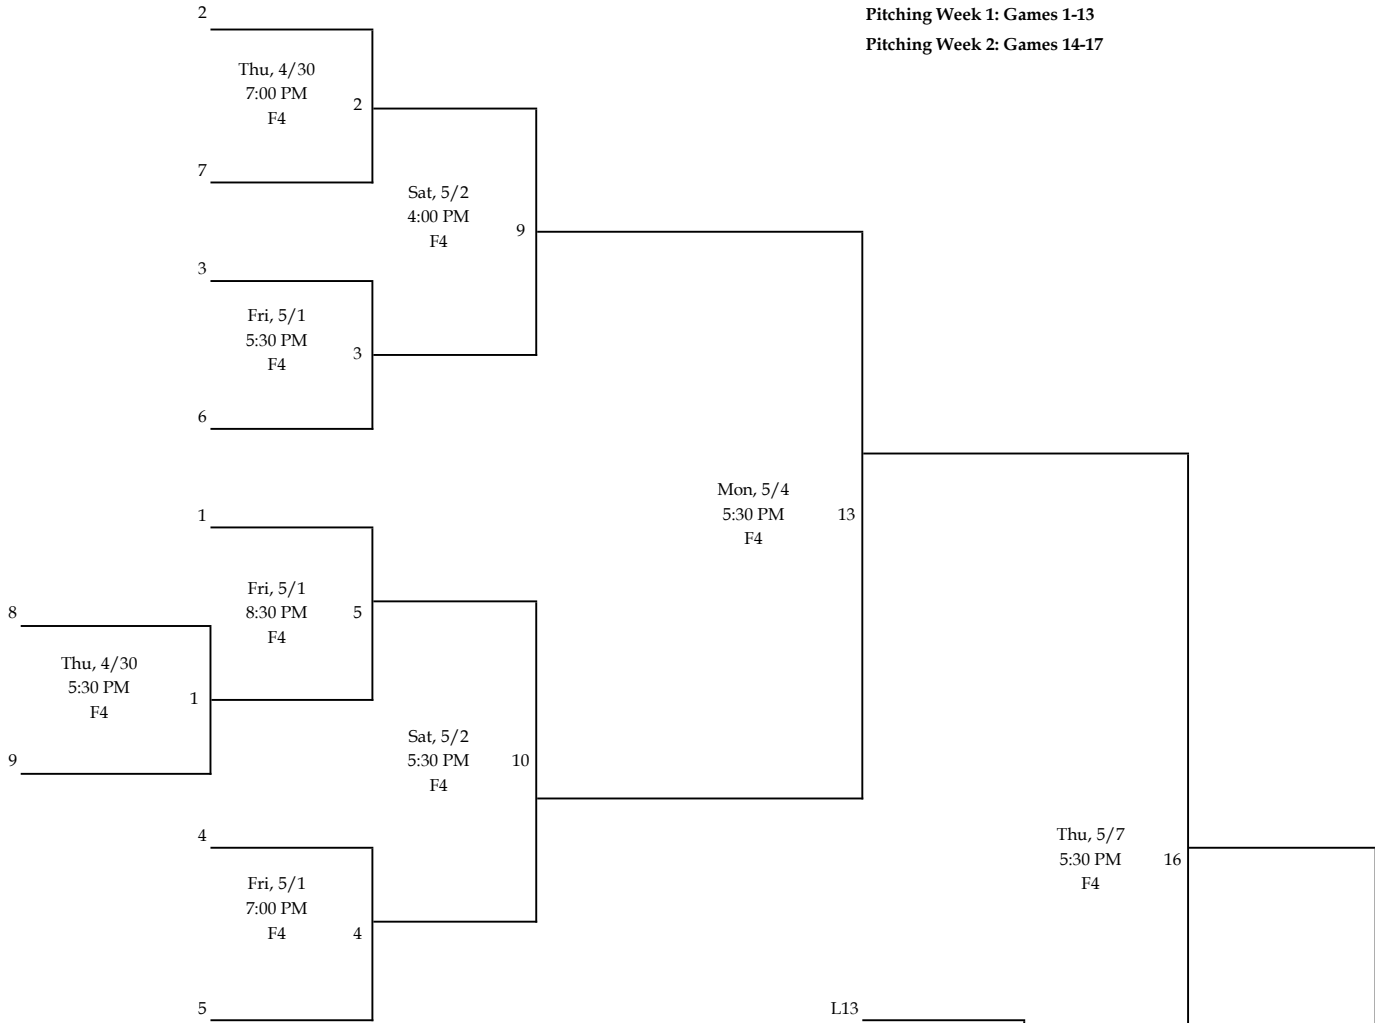

Rookie Post-Season 2026

ALL GAMES FIELD 4

Pitching Week 1: Games 1-13

Pitching Week 2: Games 14-17

Loser's Bracket

Finish Order

- 1 W 16/17
- 2 L 16/17
- 3 L 15
- 4 L 14
- 5-6 L 11/12
- 7-8 L 7/8
- 9 L 6

L16 If First Loss