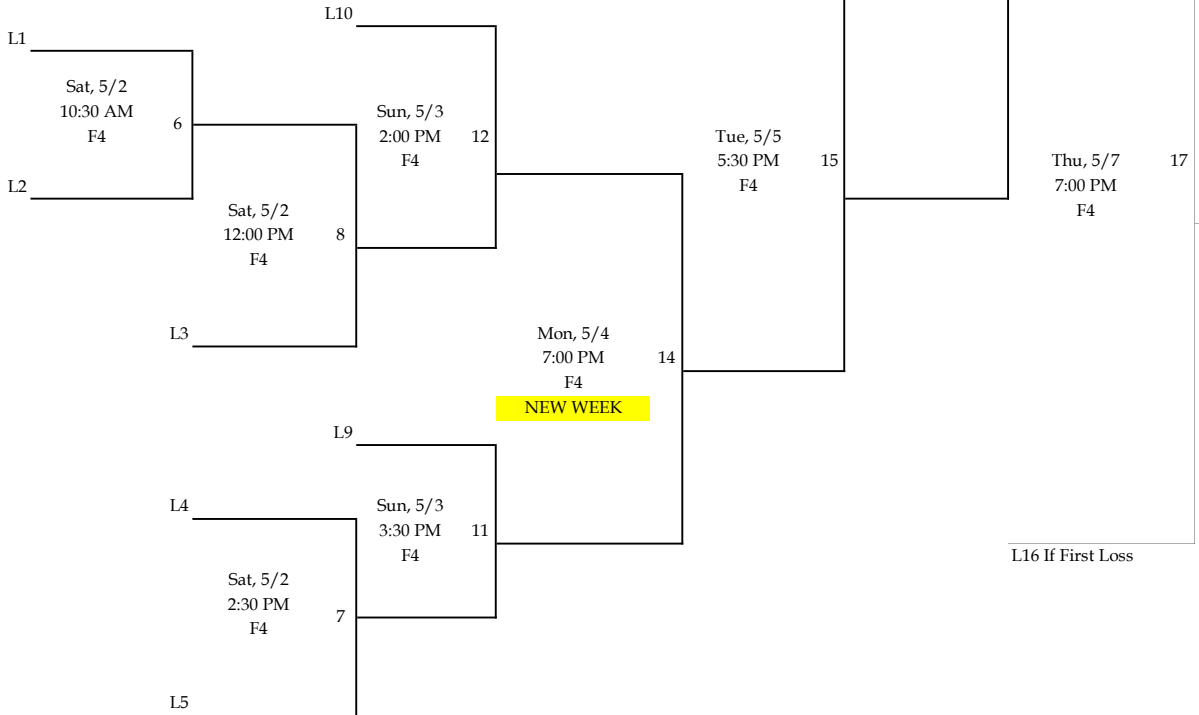

Rookie Post-Season 2026

ALL GAMES FIELD 4

Pitching Week 1: Games 1-13

Pitching Week 2: Games 14-17

Loser's Bracket

Finish Order

- 1 W 16/17
- 2 L 16/17
- 3 L 15
- 4 L 14
- 5-6 L 11/12
- 7-8 L 7/8
- 9 L 6

L16 If First Loss