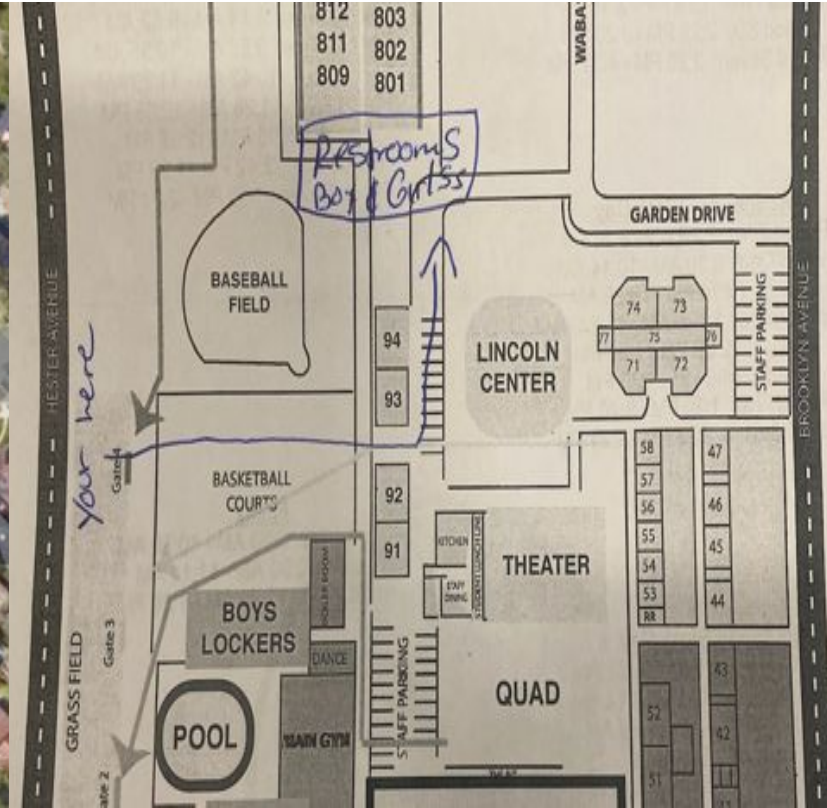

An aerial photograph of a soccer field with white markings on green grass. The field is centered, showing the center circle, the halfway line, and the two goal areas. The text is overlaid in the center of the field.

## **Field Maps**

# PAL Stadium 680 S. 34th St.

**WGHS  
2105 Cottle Ave.  
(Cottle Ave and Madrona Ave)**

**WGMS**  
**2105 Cottle Ave**  
**(Cottle Ave and Madrona Ave.)**

# Lincoln HS 555 Dana Ave.