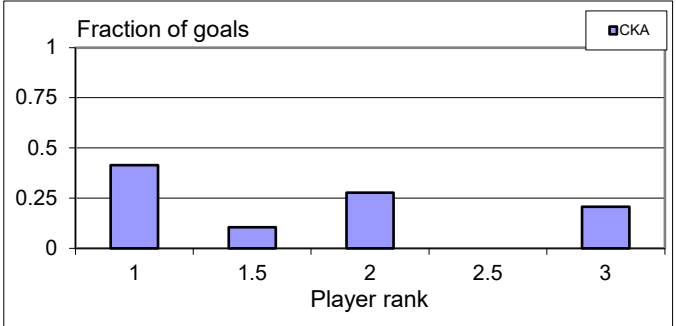

*Games = Total number of possible games played starting in September 2006 including games played as a substitute.

Goals by Ranking

Winter 2024

December 16, 2024

Goals are normalized by the number of players at each rank level.