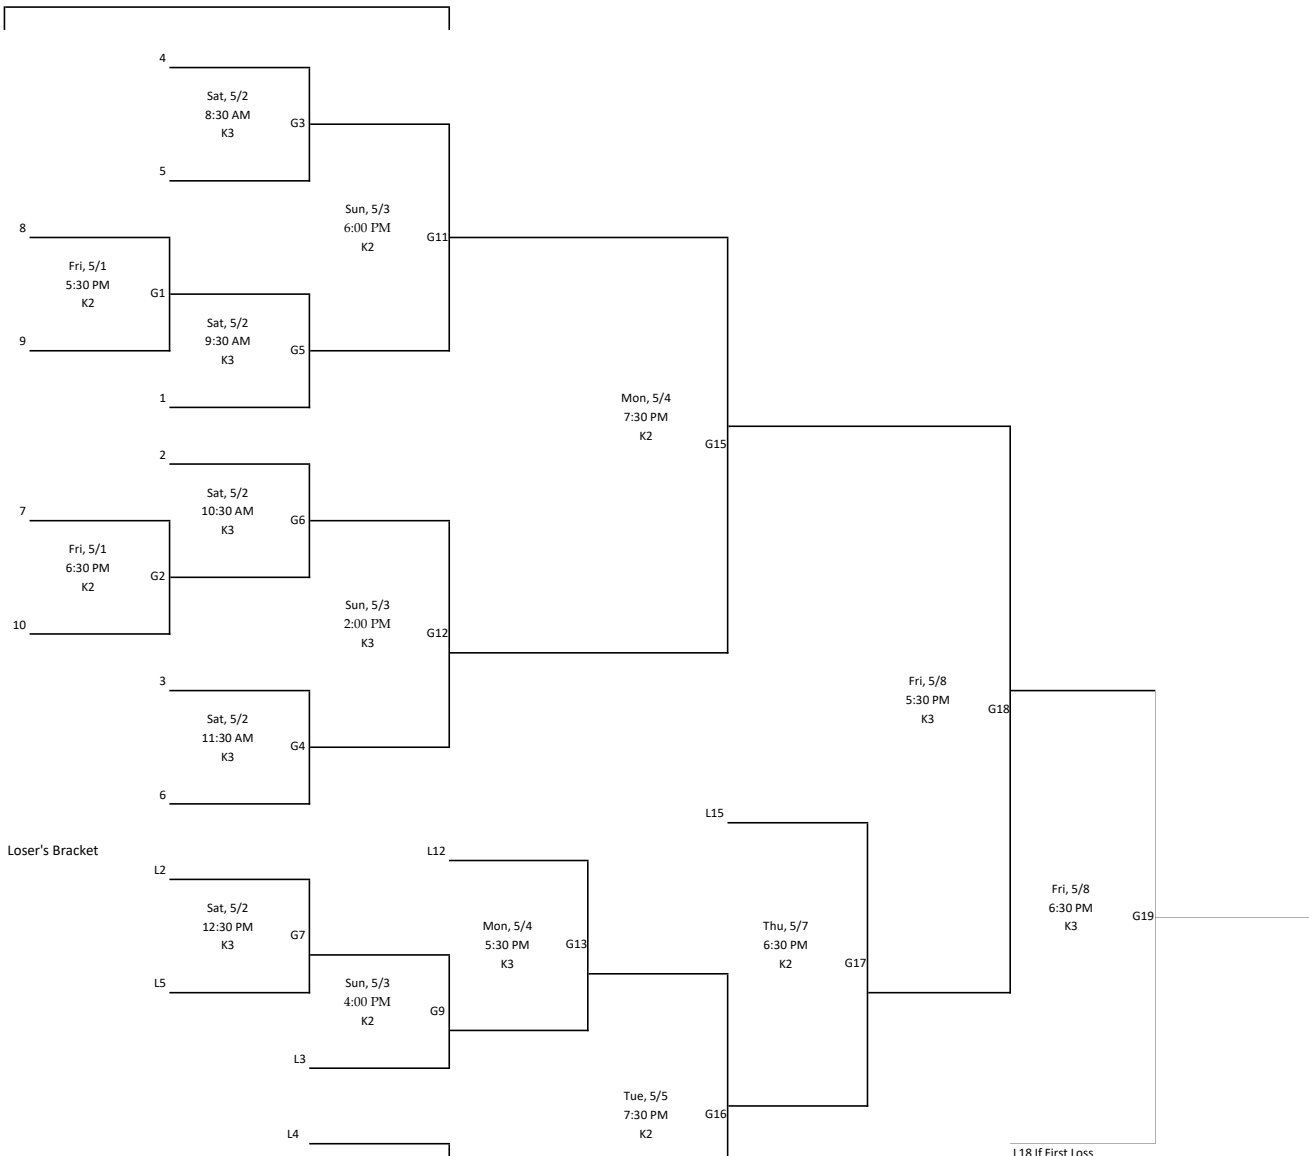

Winner's Bracket

Loser's Bracket