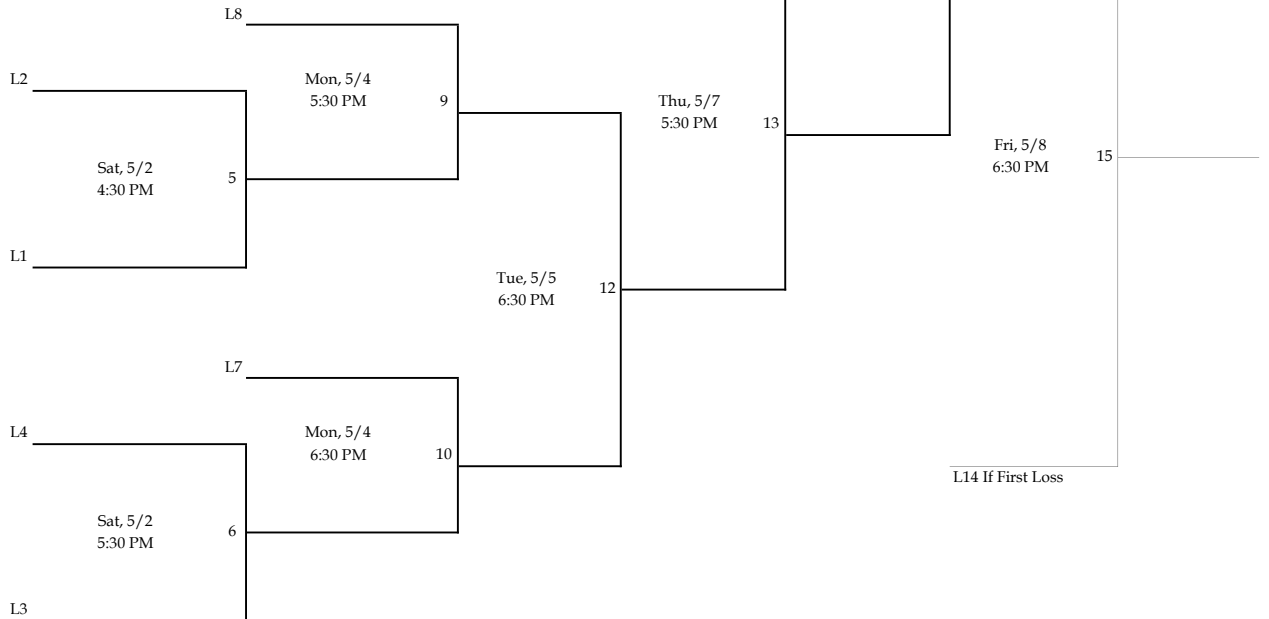

Loser's Bracket: Flip for home/away
If Game: Swap home/away from Game 20

- 4 White Sox (2-0)
- 5 A's (1-1)
- 6 Rockies (0-2)
- 7 Indians (H2H)
- 8 Astros
- 9 Rays (2-1)
- 10 Dodgers (1-1)
- 11 Red Sox (1-2)

Loser's Bracket

L20 If First Loss

6u 2026 Postseason (Play-in + 8 Team Double Elimination)

Play-in Tournament

ALL GAMES FIELD 2

WINNER's BRACKET

ALL TIMES SUBJECT TO CHANGE

Loser's Bracket

7u 2025 Postseason (Play-in + 10 Team Double Elimination)

Play in Tournament

Winner's Bracket

Loser's Bracket

Winner's Bracket

8u Post-Season 2025

Games on Field 3 unless otherwise listed

Loser's Bracket

- 1 W 16/17
- 2 L 16/17
- 3 L 15
- 4 L 14
- 5-6 L 11/12
- 7-8 L 7/8
- 9 L 6

L16 If First Loss

Minors 2026 Postseason (Gold/Silver)

Silver Bracket: Entire Tournament in one pitching week (S1 - S7)

Gold Bracket: Pitching Week 1: Games 1-11