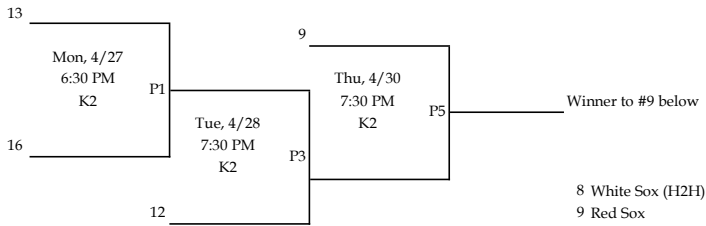

Loser's Bracket: Flip for home/away
If Game: Swap home/away from Game 20

- 4 White Sox (2-0)
- 5 A's (1-1)
- 6 Rockies (0-2)
- 7 Indians (H2H)
- 8 Astros
- 9 Rays (2-1)
- 10 Dodgers (1-1)
- 11 Red Sox (1-2)

Loser's Bracket

L20 If First Loss

6u 2026 Postseason (Play-in + 8 Team Double Elimination)

Play-in Tournament

ALL GAMES FIELD 2

WINNER's BRACKET

ALL TIMES SUBJECT TO CHANGE

Loser's Bracket

7u 2025 Postseason (Play-in + 10 Team Double Elimination)

Play in Tournament

Winner's Bracket

Loser's Bracket

Winner's Bracket

8u Post-Season 2025

Games on Field 3 unless otherwise listed

Loser's Bracket

Rookie Post-Season 2026

ALL GAMES FIELD 4

Pitching Week 1: Games 1-13

Pitching Week 2: Games 14-17

2 Emeralds H2H
3 Riverdogs

Loser's Bracket

NEW WEEK

Finish Order