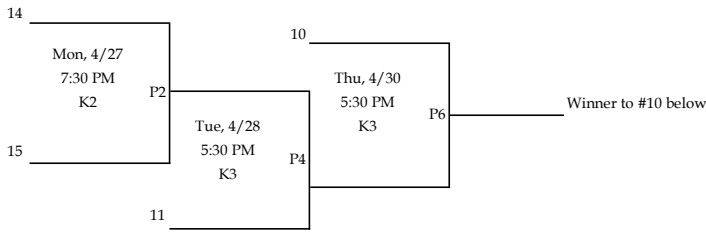

Loser's Bracket: Flip for home/away
If Game: Swap home/away from Game 20

- 4 White Sox (2-0)
- 5 A's (1-1)
- 6 Rockies (0-2)
- 7 Indians (H2H)
- 8 Astros
- 9 Rays (2-1)
- 10 Dodgers (1-1)
- 11 Red Sox (1-2)

Loser's Bracket

L20 If First Loss

6u 2026 Postseason (Play-in + 8 Team Double Elimination)

Play-in Tournament

ALL GAMES FIELD 2

WINNER's BRACKET

ALL TIMES SUBJECT TO CHANGE

Loser's Bracket

7u 2025 Postseason (Play-in + 10 Team Double Elimination)

Play in Tournament

Winner's Bracket

Loser's Bracket

Winner's Bracket

8u Post-Season 2025

Games on Field 3 unless otherwise listed

Loser's Bracket