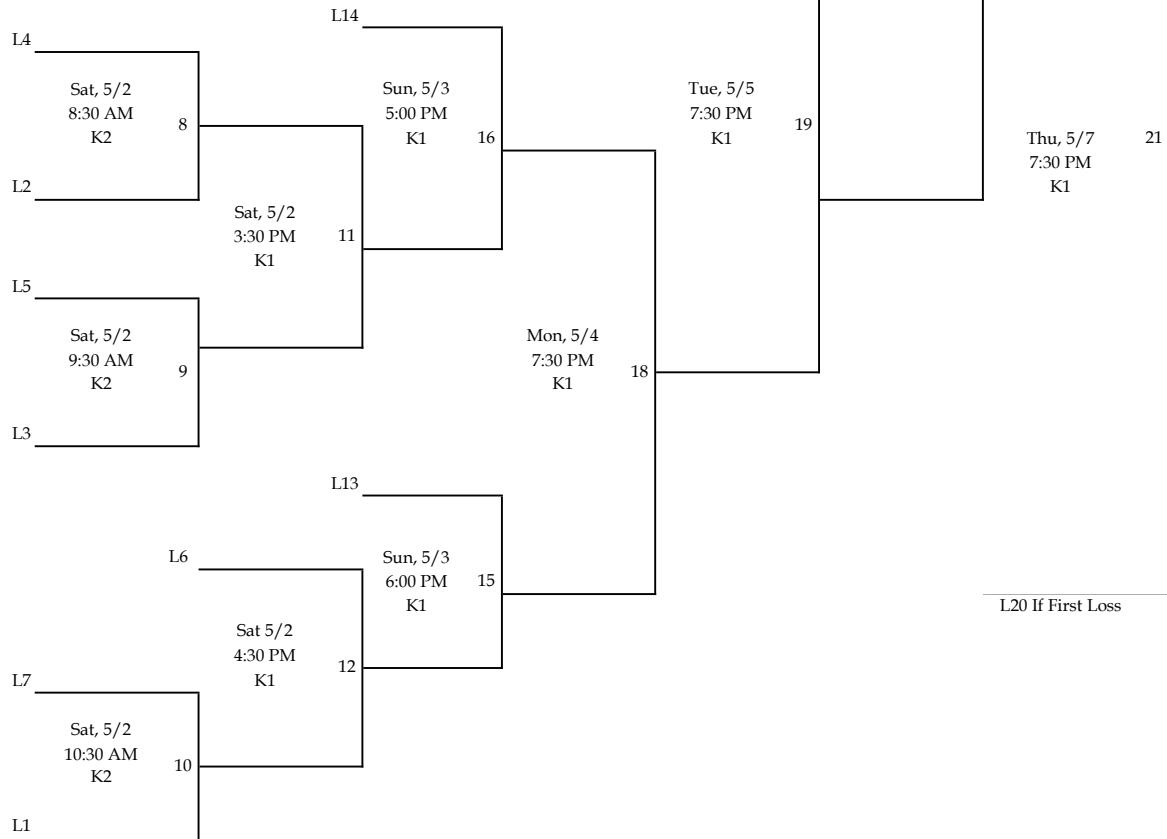

Loser's Bracket