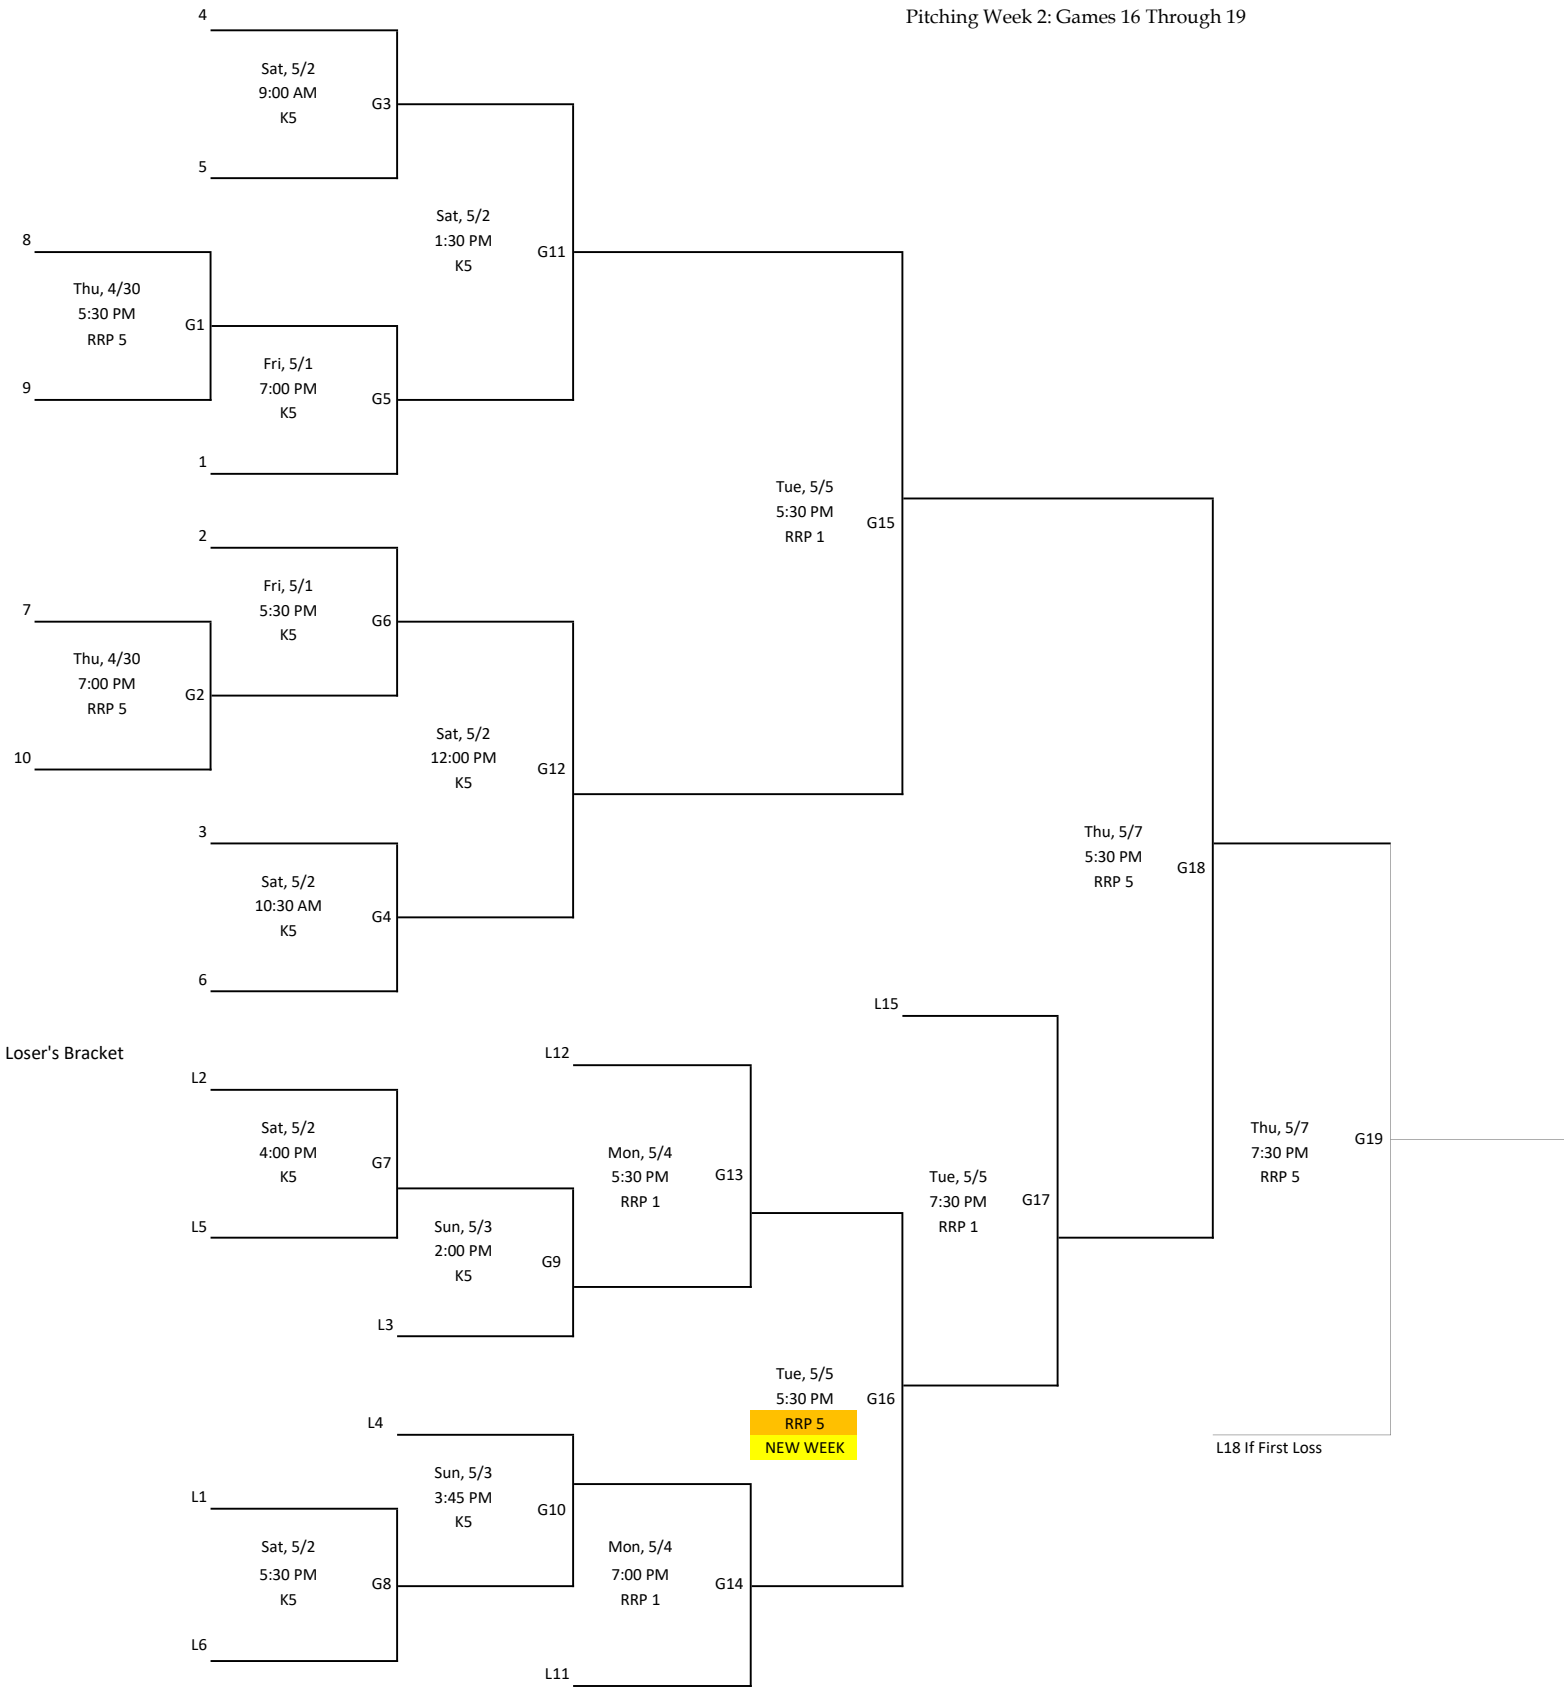

Majors 2026 Postseason (10 Team Double)

Pitching Week 1: Games 1 through 15

Pitching Week 2: Games 16 Through 19

Fields

Monday 4/27		1	2	3	4	6	5	RRP1	RRP5	RRP6
5:30 PM	5-1	6-P1		5:30 PM	5:30 PM	5:30 PM				
6:30 PM	5-2	7-P1								
7:30 PM	5-3	7-P2		6:45 PM	7:00 PM	7:00 PM				

Tuesday 4/28								RRP1	RRP5	RRP6
5:30 PM	T-1	6-P2	7-P4	5:30 PM	5:30 PM	5:30 PM				
6:30 PM	T-2	6-P3	8-1							
7:30 PM	T-3	7-P3	8-2	6:45 PM	7:00 PM	7:00 PM				

Thursday, 4/30										Bowers 7	RRP5	RRP6
5:30 PM	T-4	6-P4	7-P6	5:30 PM	9-1	5:30 PM	10-S2	5:30 PM	12-1	5-5		10-S1
6:30 PM	T-5	6-P5	8-3							5-4		
7:30 PM	T-6	7-P5	8-4	6:45 PM	9-2	7:00 PM	10-S3	7:00 PM	12-2	5-6		10-S4

Friday, 5/1										
5:30 PM	T-7	7-1	8-5	5:30 PM	9-3	5:30 PM		5:30 PM	12-6	
6:30 PM	T-8	7-2	8-6							
7:30 PM	5-7	8-8	8-7	7:00 PM	9-4	7:00 PM		7:00 PM	12-5	

Saturday, 5/2										
8:30 AM	T-9	5-8	7-3	9:00 AM	9-5	9:00 AM	10-1	9:00 AM	12-3	
9:30 AM	T-10	5-9	7-4							
10:30 AM	T-11	5-10	7-5	10:30 AM	9-6	10:30 AM	10-2	10:30 AM	12-4	
11:30 AM	T-12		7-6							
12:30 PM	T-13	6-1	7-7	12:00 PM	9-8	12:00 PM	10-5	12:00 PM	12-12	
1:30 PM	T-14	6-2	7-8							
2:30 PM		6-3		2:30 PM	9-7	2:30 PM	10-3	1:30 PM	12-11	
3:30 PM	5-11	6-4	8-9							
4:30 PM	5-12	6-5	8-10	4:00 PM	9-9	4:00 PM	10-4	4:00 PM	12-7	
5:30 PM	5-13	6-6	8-11							
6:30 PM	5-14	8-12	8-13	5:30 PM	9-10	5:30 PM	10-6	5:30 PM	12-8	
7:30 PM			8-14							

Sunday, 5/3										
2:00 PM	T-15	6-7	7-12	2:00 PM	9-12	2:00 PM	10-7	2:00 PM	12-9	
3:00 PM	T-16	6-8	8-15							
4:00 PM	5-17	7-9	8-16	3:30 PM	9-11	3:30 PM	10-8	3:30 PM	12-10	
5:00 PM	5-16	7-10	8-17							
6:00 PM	5-15	7-11	8-18	5:00 PM	10-S5	5:00 PM	10-S6			
7:00 PM										

Monday, 5/4										RRP1	RRP5	RRP6
5:30 PM	T-17	6-9	7-13	5:30 PM	9-13	5:30 PM	8-19	5:30 PM		12-13	10-9	
6:30 PM	T-18	6-10	7-14									
7:30 PM	5-18	7-15		6:45 PM	9-14	7:00 PM	8-20	7:00 PM		12-14	10-10	

Tuesday, 5/5										RRP1	RRP5	RRP6
5:30 PM	T-19	6-11	8-21	5:30 PM	9-15	5:30 PM		5:30 PM		12-15	12-16	10-11
6:30 PM	T-20	6-12										
7:30 PM	5-19	7-16		7:15 PM		7:00 PM		7:30 PM		12-17		10-12

Thursday, 5/7										RRP1	RRP5	RRP6
5:30 PM	T-21	6-13	8-22 C	5:30 PM	9-16 C	5:30 PM		5:30 PM			12-18 C	10-13
6:30 PM	5-20 C	7-17	8-23 *									
7:30 PM	5-21 *			6:45 PM	9-17 *	7:00 PM		7:00 PM			12-19 *	10-S7 C

Friday, 5/8										
5:30 PM	T-22 C	6-14 C	7-18 C	5:30 PM	10-14 C					
6:30 PM	T-23 *	6-15 *	7-19 *							
7:30 PM				6:45 PM	10-15 *					

Saturday, 5/9										
9:00 AM				T	21			9	17	
10:00 AM				5	23			11	21	
11:00 AM				6	21			12	17	
12:00 PM				7	21					
				8	23			Total	164