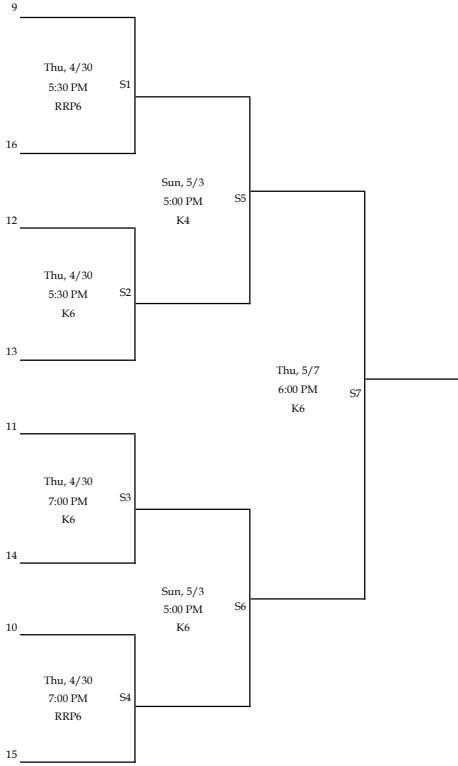

Minors 2026 Postseason (Gold/Silver)

Gold Bracket: Pitching Week 1: Games 1-11

Pitching Week 2: Games 12-15

Silver Bracket (Single Elim)

REST DAYS MUST BE OBSERVED