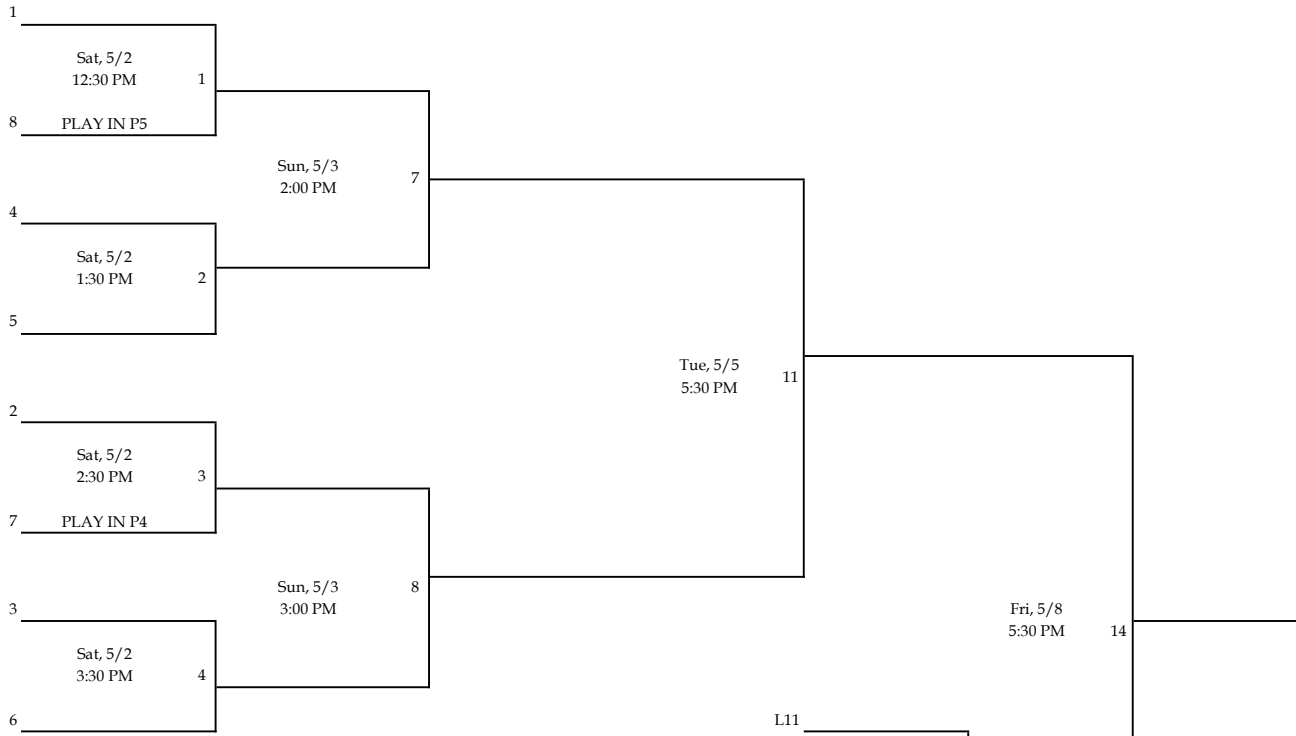

Loser's Bracket: Flip for home/away
If Game: Swap home/away from Game 20

- 4 White Sox (2-0)
- 5 A's (1-1)
- 6 Rockies (0-2)
- 7 Indians (H2H)
- 8 Astros
- 9 Rays (2-1)
- 10 Dodgers (1-1)
- 11 Red Sox (1-2)

Loser's Bracket

L20 If First Loss

6u 2026 Postseason (Play-in + 8 Team Double Elimination)

Play-in Tournament

ALL GAMES FIELD 2

WINNER's BRACKET

ALL TIMES SUBJECT TO CHANGE

Loser's Bracket

7u 2025 Postseason (Play-in + 10 Team Double Elimination)

Play in Tournament

Winner's Bracket

Loser's Bracket

Winner's Bracket

8u Post-Season 2025

Games on Field 3 unless otherwise listed

Loser's Bracket