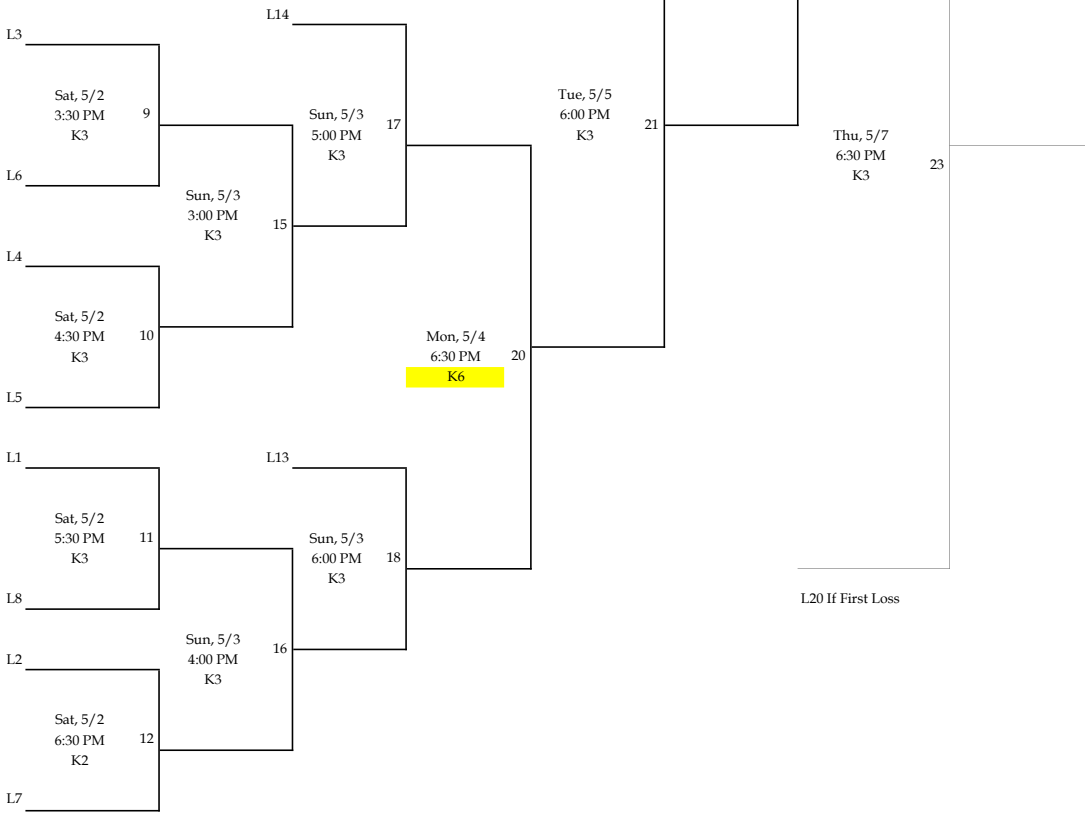

Loser's Bracket: Flip for home/away
If Game: Swap home/away from Game 20

- 4 White Sox (2-0)
- 5 A's (1-1)
- 6 Rockies (0-2)
- 7 Indians (H2H)
- 8 Astros
- 9 Rays (2-1)
- 10 Dodgers (1-1)
- 11 Red Sox (1-2)

7u 2025 Postseason (Play-in + 10 Team Double Elimination)

Play in Tournament

Winner's Bracket

Loser's Bracket

Winner's Bracket

8u Post-Season 2025

Games on Field 3 unless otherwise listed

Loser's Bracket

Rookie Post-Season 2026

ALL GAMES FIELD 4

Pitching Week 1: Games 1-13

Pitching Week 2: Games 14-17

2 Emeralds H2H
3 Riverdogs

Loser's Bracket

NEW WEEK

Finish Order

- 1 W 16/17
- 2 L 16/17
- 3 L 15
- 4 L 14
- 5-6 L 11/12
- 7-8 L 7/8
- 9 L 6

L16 If First Loss

Minors 2026 Postseason (Gold/Silver)

Silver Bracket: Entire Tournament in one pitching week (S1 - S7)

Gold Bracket: Pitching Week 1: Games 1-11