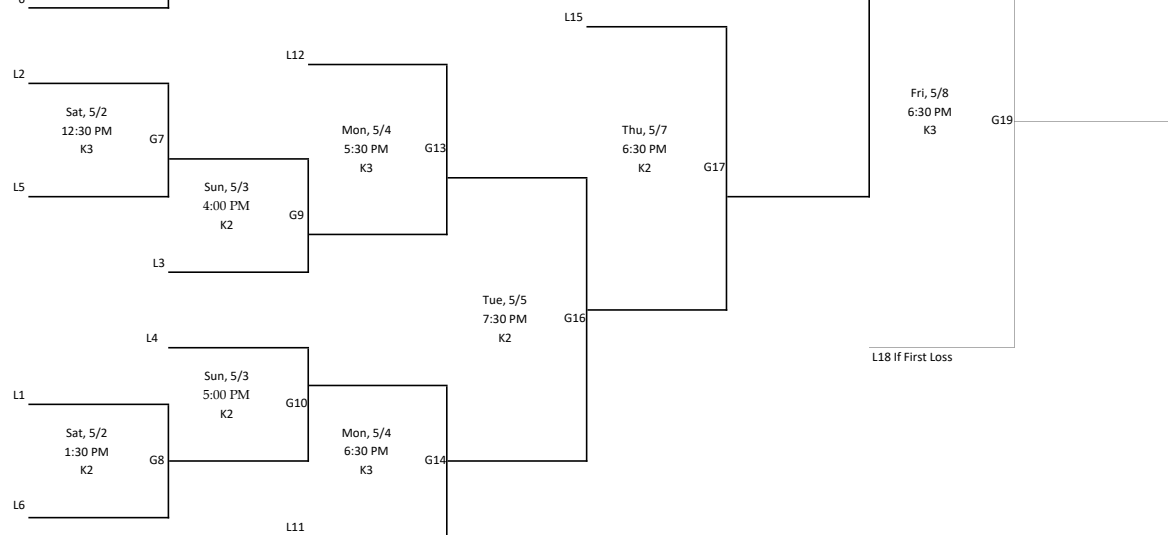

Loser's Bracket: Flip for home/away
If Game: Swap home/away from Game 20

- 4 White Sox (2-0)
- 5 A's (1-1)
- 6 Rockies (0-2)
- 7 Indians (H2H)
- 8 Astros
- 9 Rays (2-1)
- 10 Dodgers (1-1)
- 11 Red Sox (1-2)

7u 2025 Postseason (Play-in + 10 Team Double Elimination)

Play in Tournament

Winner's Bracket

Loser's Bracket

Winner's Bracket

8u Post-Season 2025

Games on Field 3 unless otherwise listed

Loser's Bracket

Rookie Post-Season 2026

ALL GAMES FIELD 4

Pitching Week 1: Games 1-13

Pitching Week 2: Games 14-17

2 Emeralds H2H
3 Riverdogs

Loser's Bracket

NEW WEEK

Finish Order

- 1 W 16/17
- 2 L 16/17
- 3 L 15
- 4 L 14
- 5-6 L 11/12
- 7-8 L 7/8
- 9 L 6

L16 If First Loss

Minors 2026 Postseason (Gold/Silver)

Silver Bracket: Entire Tournament in one pitching week (S1 - S7)

Gold Bracket: Pitching Week 1: Games 1-11