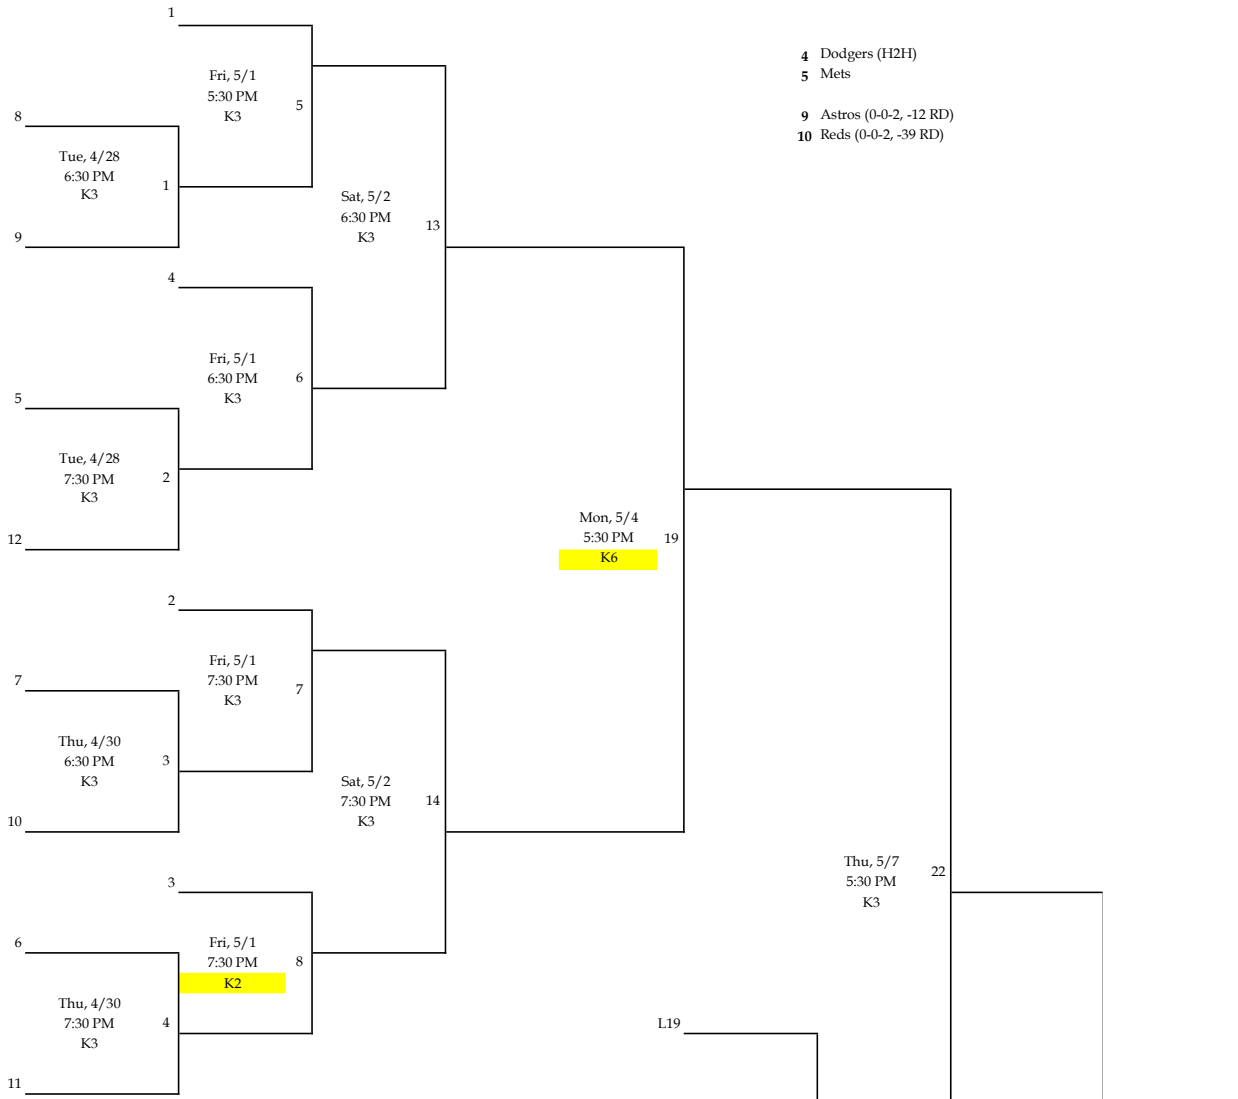

Loser's Bracket: Flip for home/away
If Game: Swap home/away from Game 20

- 4 White Sox (2-0)
- 5 A's (1-1)
- 6 Rockies (0-2)
- 7 Indians (H2H)
- 8 Astros
- 9 Rays (2-1)
- 10 Dodgers (1-1)
- 11 Red Sox (1-2)

7u 2025 Postseason (Play-in + 10 Team Double Elimination)

Play in Tournament

Winner's Bracket

Loser's Bracket

Winner's Bracket

8u Post-Season 2025

Games on Field 3 unless otherwise listed

Loser's Bracket

Rookie Post-Season 2026

ALL GAMES FIELD 4

Pitching Week 1: Games 1-13

Pitching Week 2: Games 14-17

2 Emeralds H2H
3 Riverdogs

Loser's Bracket

NEW WEEK

Finish Order

- 1 W 16/17
- 2 L 16/17
- 3 L 15
- 4 L 14
- 5-6 L 11/12
- 7-8 L 7/8
- 9 L 6

L16 If First Loss

Minors 2026 Postseason (Gold/Silver)

Silver Bracket: Entire Tournament in one pitching week (S1 - S7)

Gold Bracket: Pitching Week 1: Games 1-11