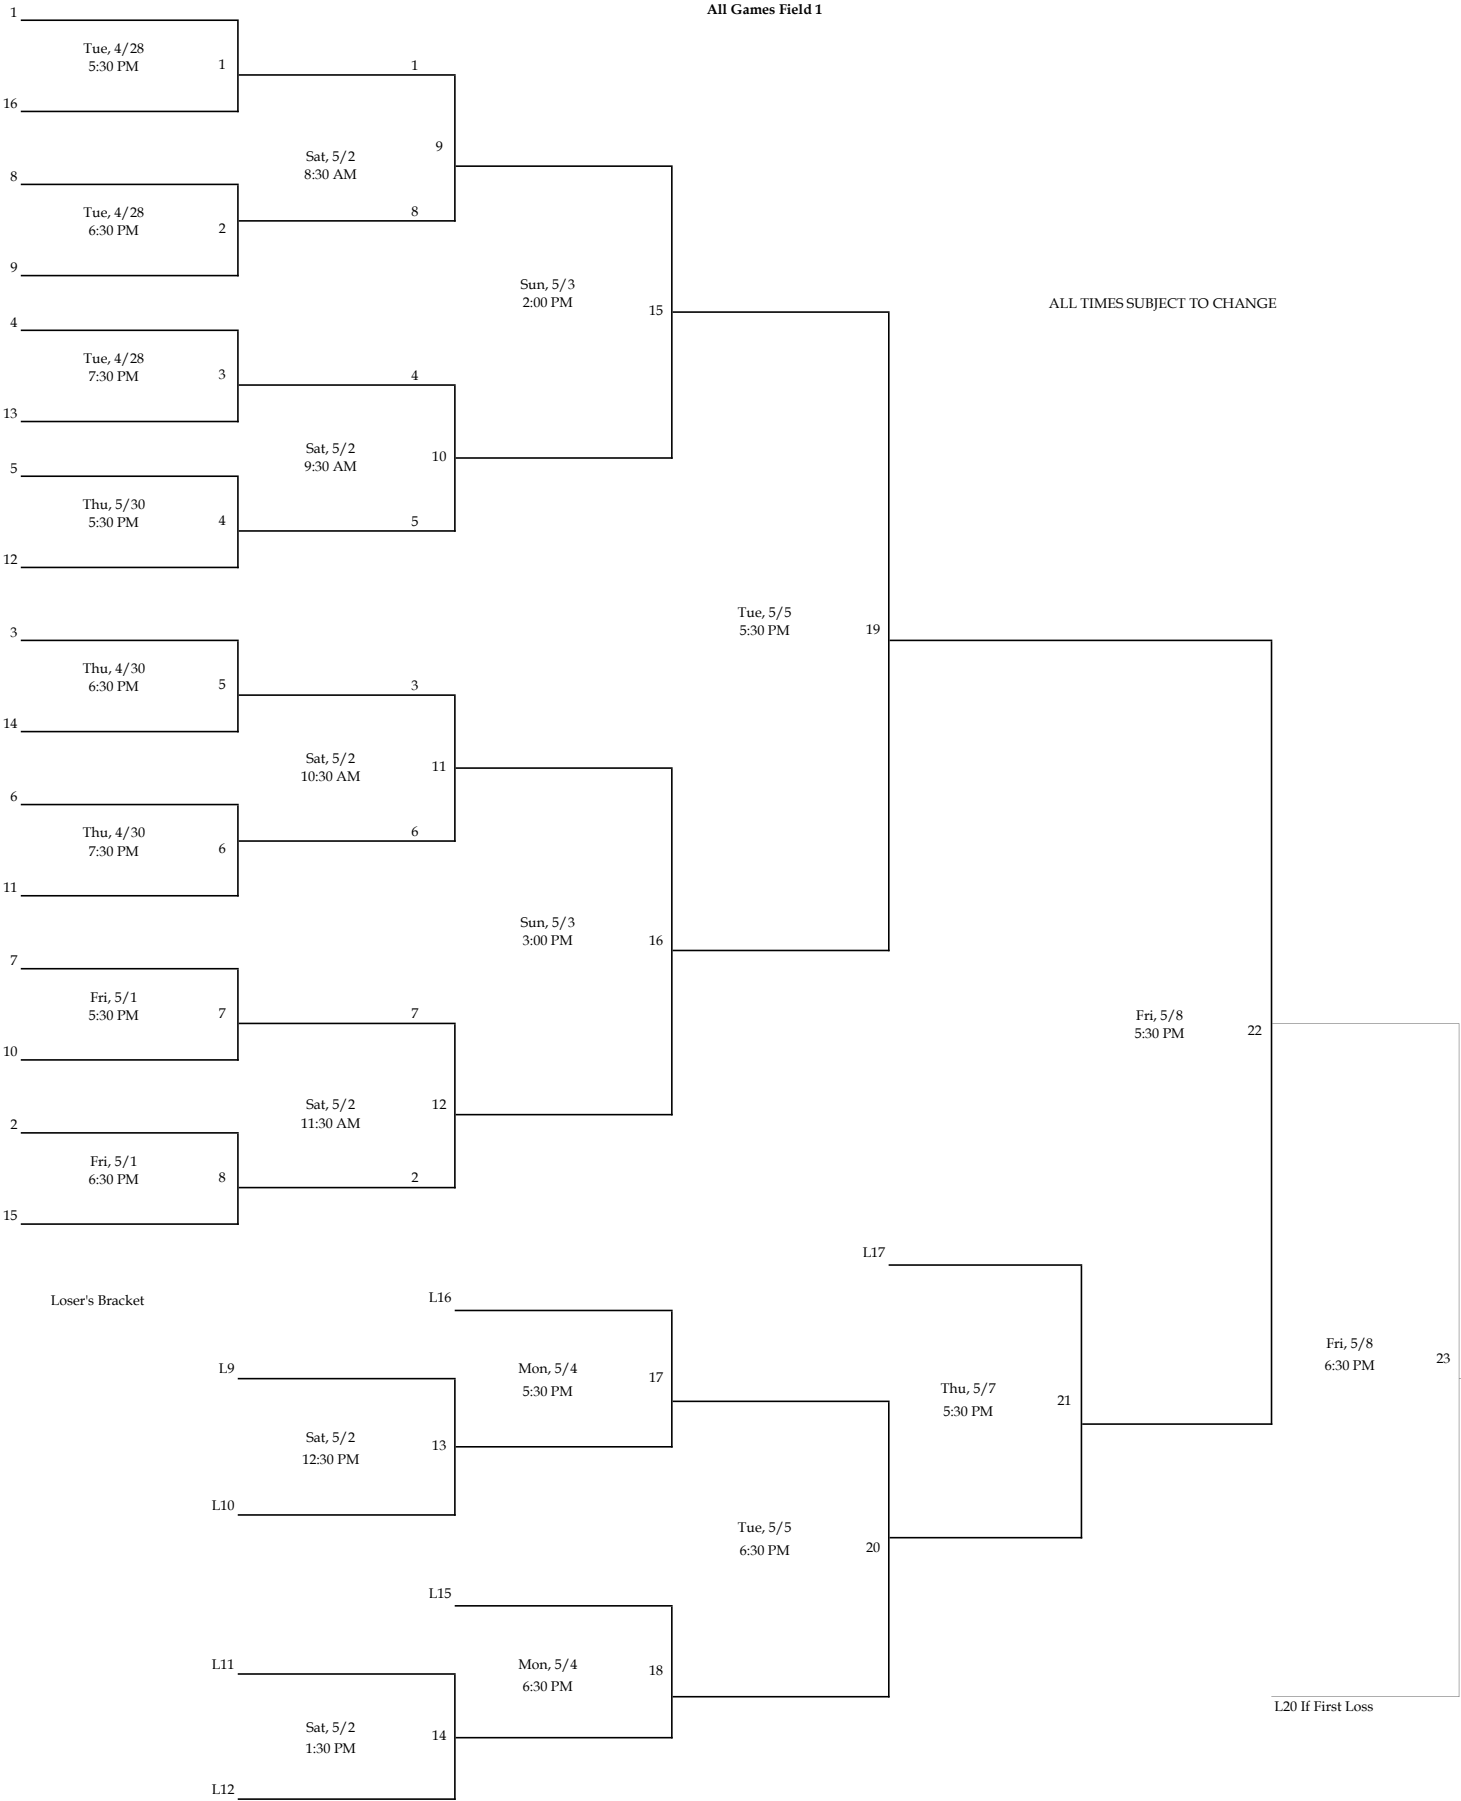

T-Ball 2025 Single Elimination 1st Round Only

All Games Field 1

ALL TIMES SUBJECT TO CHANGE

L20 If First Loss

5U Postseason Spring 2026

CHECK FOR FIELD
ALL GAME TIMES SUBJECT TO CHANGE

Winner's Bracket: Higher Seed choice home/away

Loser's Bracket: Flip for home/away
If Game: Swap home/away from Game 20

- 4 White Sox (2-0)
- 5 A's (1-1)
- 6 Rockies (0-2)
- 7 Indians (H2H)
- 8 Astros
- 9 Rays (2-1)
- 10 Dodgers (1-1)
- 11 Red Sox (1-2)