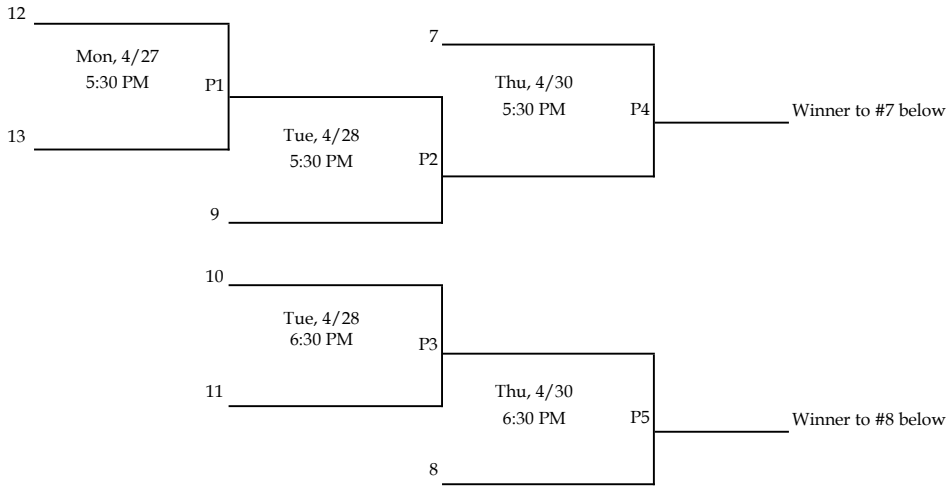

Loser's Bracket: Flip for home/away
If Game: Swap home/away from Game 20

- 4 White Sox (2-0)
- 5 A's (1-1)
- 6 Rockies (0-2)
- 7 Indians (H2H)
- 8 Astros
- 9 Rays (2-1)
- 10 Dodgers (1-1)
- 11 Red Sox (1-2)

Loser's Bracket

L20 If First Loss

6u 2026 Postseason (Play-in + 8 Team Double Elimination)

Play-in Tournament

ALL GAMES FIELD 2

WINNER's BRACKET

ALL TIMES SUBJECT TO CHANGE

Loser's Bracket

7u 2025 Postseason (Play-in + 10 Team Double Elimination)

Play in Tournament

Winner's Bracket

Loser's Bracket

Winner's Bracket

8u Post-Season 2025

Games on Field 3 unless otherwise listed

Loser's Bracket

Rookie Post-Season 2026

ALL GAMES FIELD 4

Pitching Week 1: Games 1-13

Pitching Week 2: Games 14-17

2 Emeralds H2H
3 Riverdogs

Loser's Bracket

NEW WEEK

Finish Order