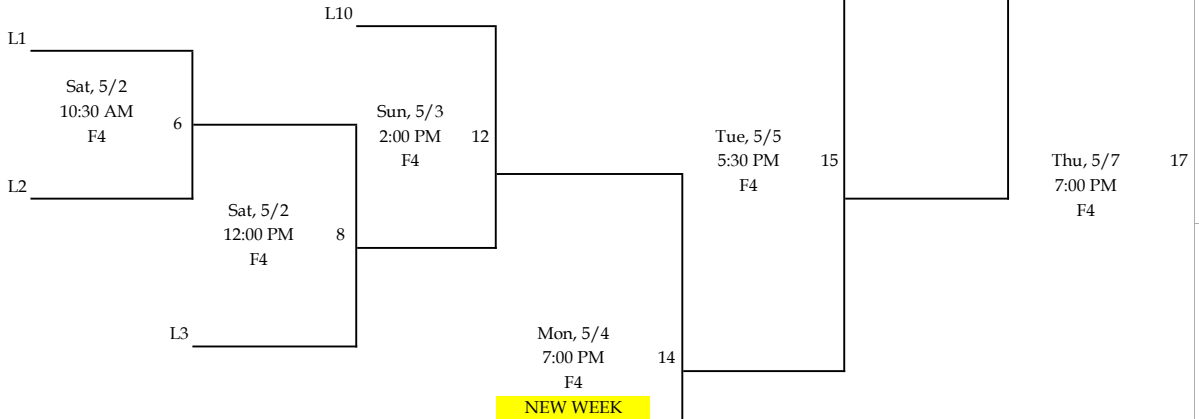

Rookie Post-Season 2026

ALL GAMES FIELD 4

Pitching Week 1: Games 1-13

Pitching Week 2: Games 14-17

2 Emeralds H2H
3 Riverdogs

Loser's Bracket

NEW WEEK

Finish Order

- 1 W 16/17
- 2 L 16/17
- 3 L 15
- 4 L 14
- 5-6 L 11/12
- 7-8 L 7/8
- 9 L 6

L16 If First Loss

Minors 2026 Postseason (Gold/Silver)

Silver Bracket: Entire Tournament in one pitching week (S1 - S7)

Gold Bracket: Pitching Week 1: Games 1-11

Tuesday 4/28								RRP1	RRP5	RRP6
5:30 PM	T-1	6-P2	7-P4	5:30 PM	5:30 PM	5:30 PM				
6:30 PM	T-2	6-P3	8-1							
7:30 PM	T-3	7-P3	8-2	6:45 PM	7:00 PM	7:00 PM				

Thursday, 4/30										Bowers 7	RRP5	RRP6
5:30 PM	T-4	6-P4	7-P6	5:30 PM	9-1	5:30 PM	10-S2	5:30 PM	12-1	5-5		10-S1
6:30 PM	T-5	6-P5	8-3							5-4		
7:30 PM	T-6	7-P5	8-4	6:45 PM	9-2	7:00 PM	10-S3	7:00 PM	12-2	5-6		10-S4