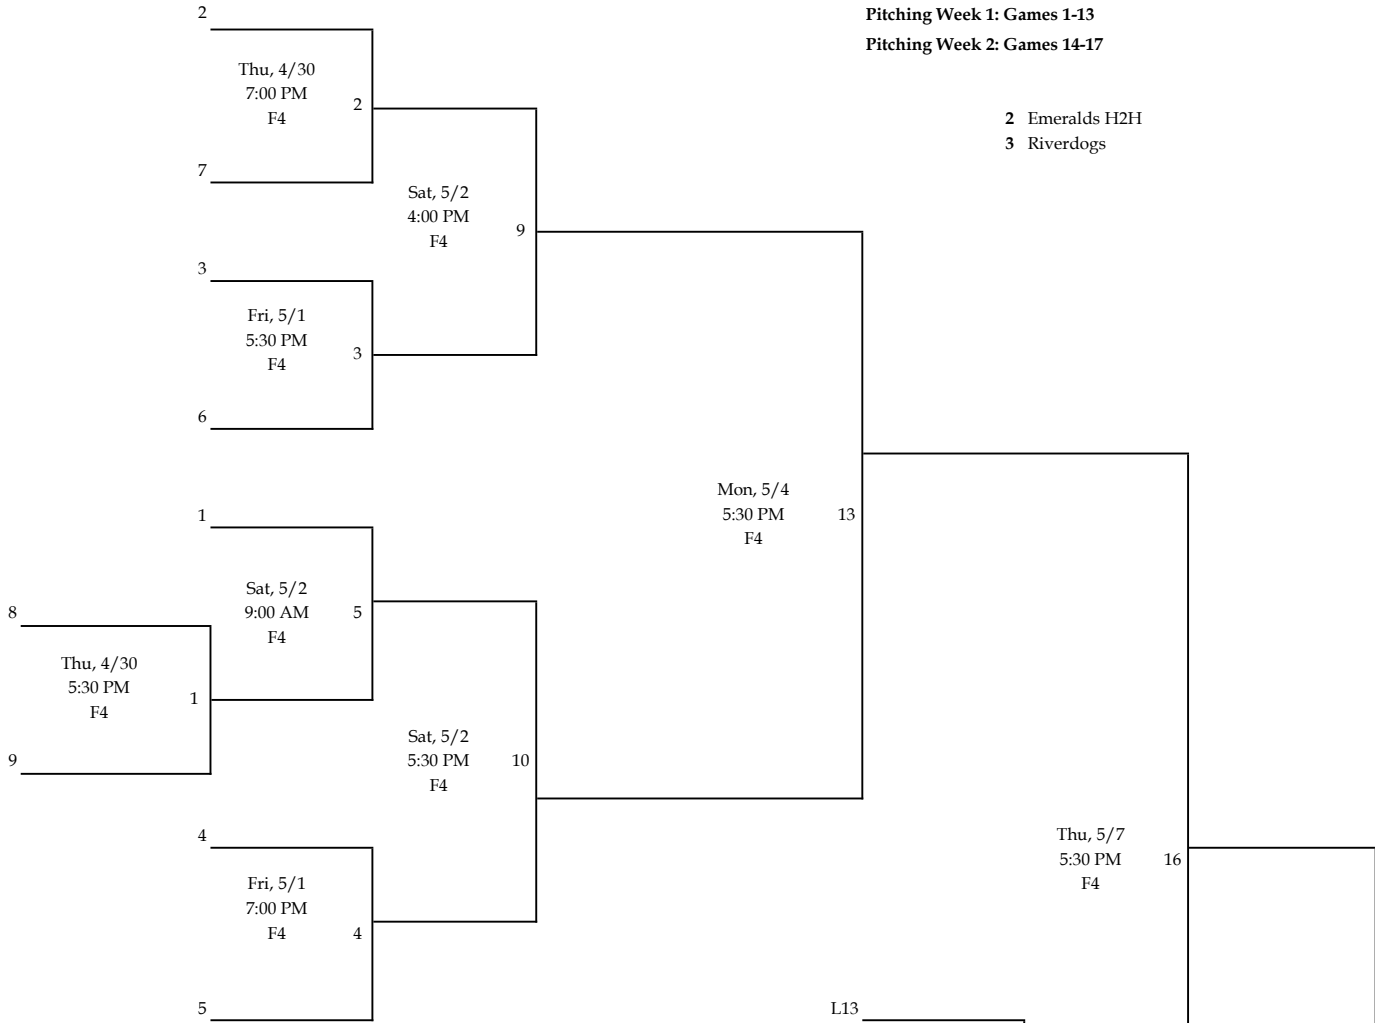

Loser's Bracket: Flip for home/away
If Game: Swap home/away from Game 20

- 4 White Sox (2-0)
- 5 A's (1-1)
- 6 Rockies (0-2)
- 7 Indians (H2H)
- 8 Astros
- 9 Rays (2-1)
- 10 Dodgers (1-1)
- 11 Red Sox (1-2)

7u 2025 Postseason (Play-in + 10 Team Double Elimination)

Play in Tournament

Winner's Bracket

Loser's Bracket

Winner's Bracket

8u Post-Season 2025

Games on Field 3 unless otherwise listed

Loser's Bracket

Rookie Post-Season 2026

ALL GAMES FIELD 4

Pitching Week 1: Games 1-13

Pitching Week 2: Games 14-17

2 Emeralds H2H
3 Riverdogs

Loser's Bracket

NEW WEEK

Finish Order

- 1 W 16/17
- 2 L 16/17
- 3 L 15
- 4 L 14
- 5-6 L 11/12
- 7-8 L 7/8
- 9 L 6

L16 If First Loss

Minors 2026 Postseason (Gold/Silver)

Silver Bracket: Entire Tournament in one pitching week (S1 - S7)

Gold Bracket: Pitching Week 1: Games 1-11