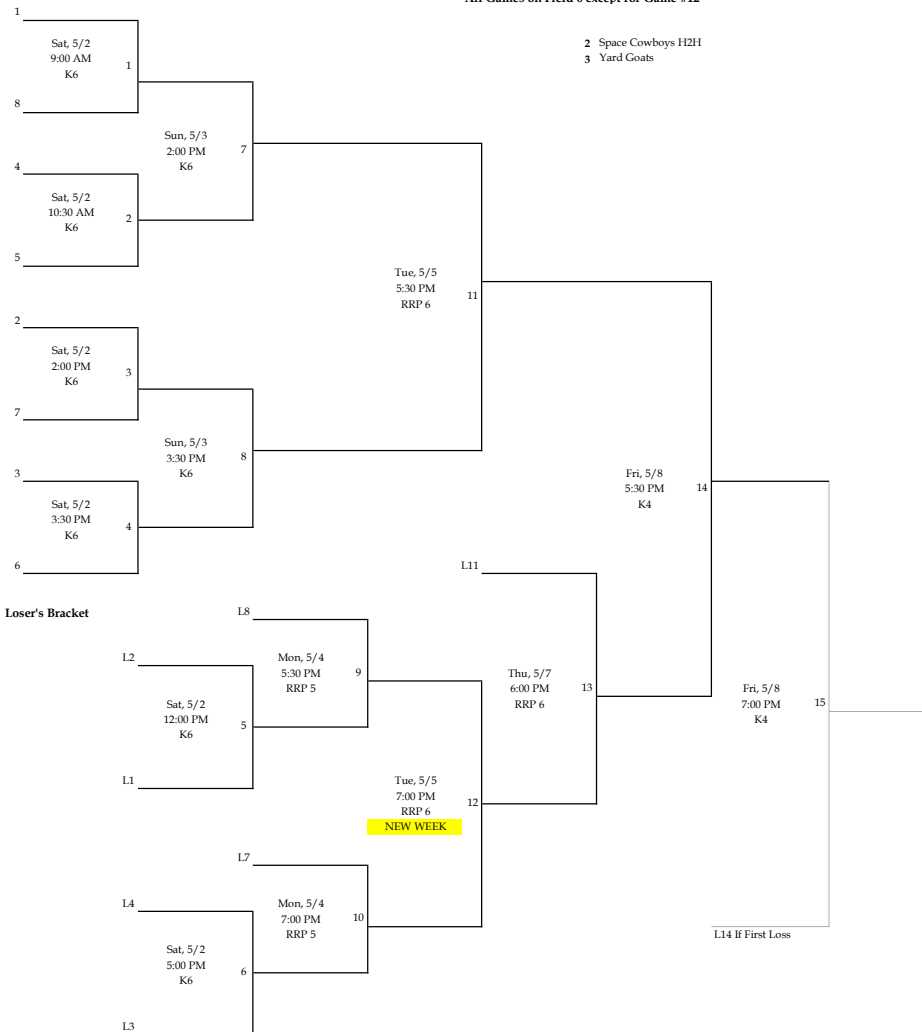

ALL GAMES ON FIELD 6

Winner's Bracket Pitching Week 2: G1-G11
Pitching Week 3: G12-G15

Pitching Week 2

ALL TIMES SUBJECT TO CHANGE
All Games on Field 6 except for Game #12

- 2 Space Cowboys H2H
- 3 Yard Goats