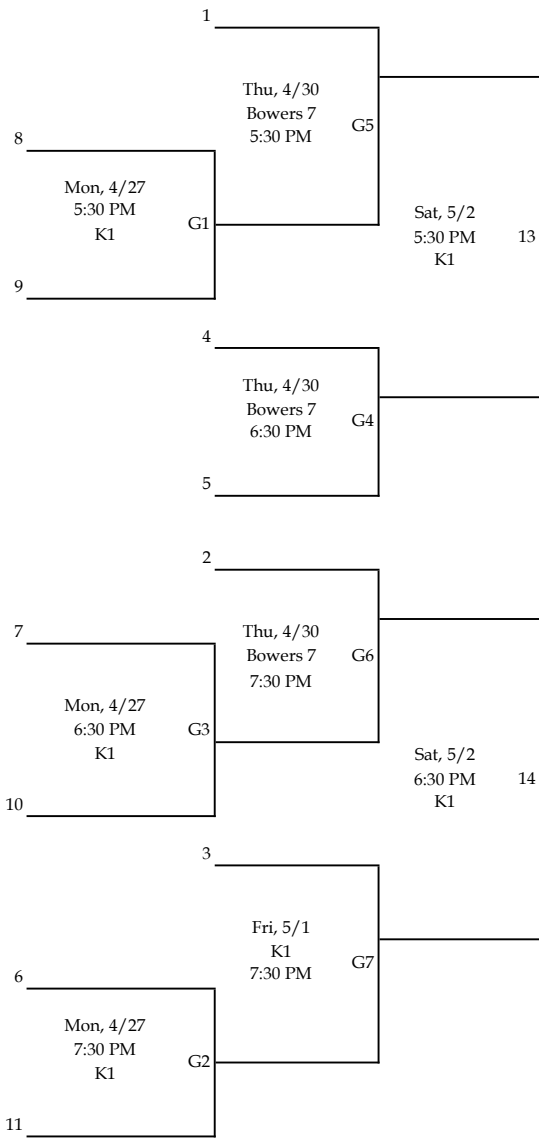

T-Ball 2025 Single Elimination 1st Round Only

All Games Field 1

ALL TIMES SUBJECT TO CHANGE

L20 If First Loss

5U Postseason Spring 2026

CHECK FOR FIELD
ALL GAME TIMES SUBJECT TO CHANGE

Winner's Bracket: Higher Seed choice home/away

Loser's Bracket: Flip for home/away
If Game: Swap home/away from Game 20

- 4 White Sox (2-0)
- 5 A's (1-1)
- 6 Rockies (0-2)
- 7 Indians (H2H)
- 8 Astros
- 9 Rays (2-1)
- 10 Dodgers (1-1)
- 11 Red Sox (1-2)

Loser's Bracket

L20 If First Loss

6u 2026 Postseason (Play-in + 8 Team Double Elimination)

Play-in Tournament

ALL GAMES FIELD 2

WINNER's BRACKET

ALL TIMES SUBJECT TO CHANGE

Loser's Bracket

7u 2025 Postseason (Play-in + 10 Team Double Elimination)

Play in Tournament

Winner's Bracket

Loser's Bracket

Winner's Bracket

8u Post-Season 2025

Games on Field 3 unless otherwise listed

Loser's Bracket