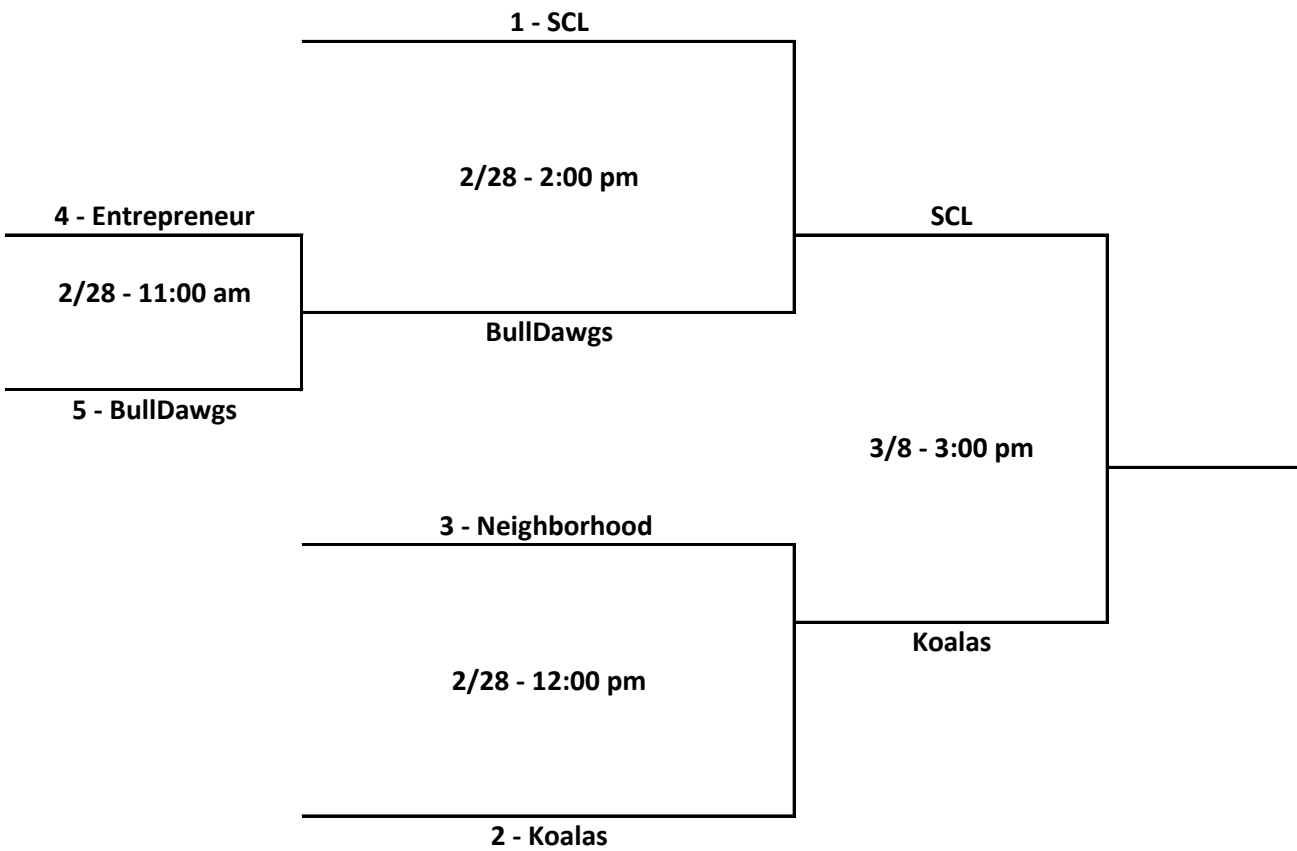

# 9U Playoff Brackets

	<u>9U</u>	<u>W</u>	<u>L</u>
<b>1</b>	SCL	6	
<b>2</b>	Koalas	3	3
<b>3</b>	Neighborhood	3	3
<b>4</b>	Entrepreneur	2	4
<b>5</b>	Bulldawgs		6

# 12U Playoff Bracket

	<u>12U</u>	<u>W</u>	<u>L</u>
1	SCL - Washington	6	
2	Beachside Ballers	4	2
3	Blazing Heat	3	3
4	Neighborhood	3	3
5	SCL - Gabriel	2	4
6	Brevard Ravens	2	4
7	Hoop Dreams	2	4
8	BullDawgs	1	6

# 15U Playoff Bracket

	<u>15U</u>	<u>W</u>	<u>L</u>
1	Blazing Heat	6	0
2	Team Nightmare	5	1
3	Sonic	4	1
4	Beachside Ballers	5	2
5	Team Dream	4	3
6	HAVOC	3	3
7	Primetime	2	4
8	Cocoa Pal	2	4
9	SCL	2	5
10	BullDawgs	2	5
11	Wolves	1	5