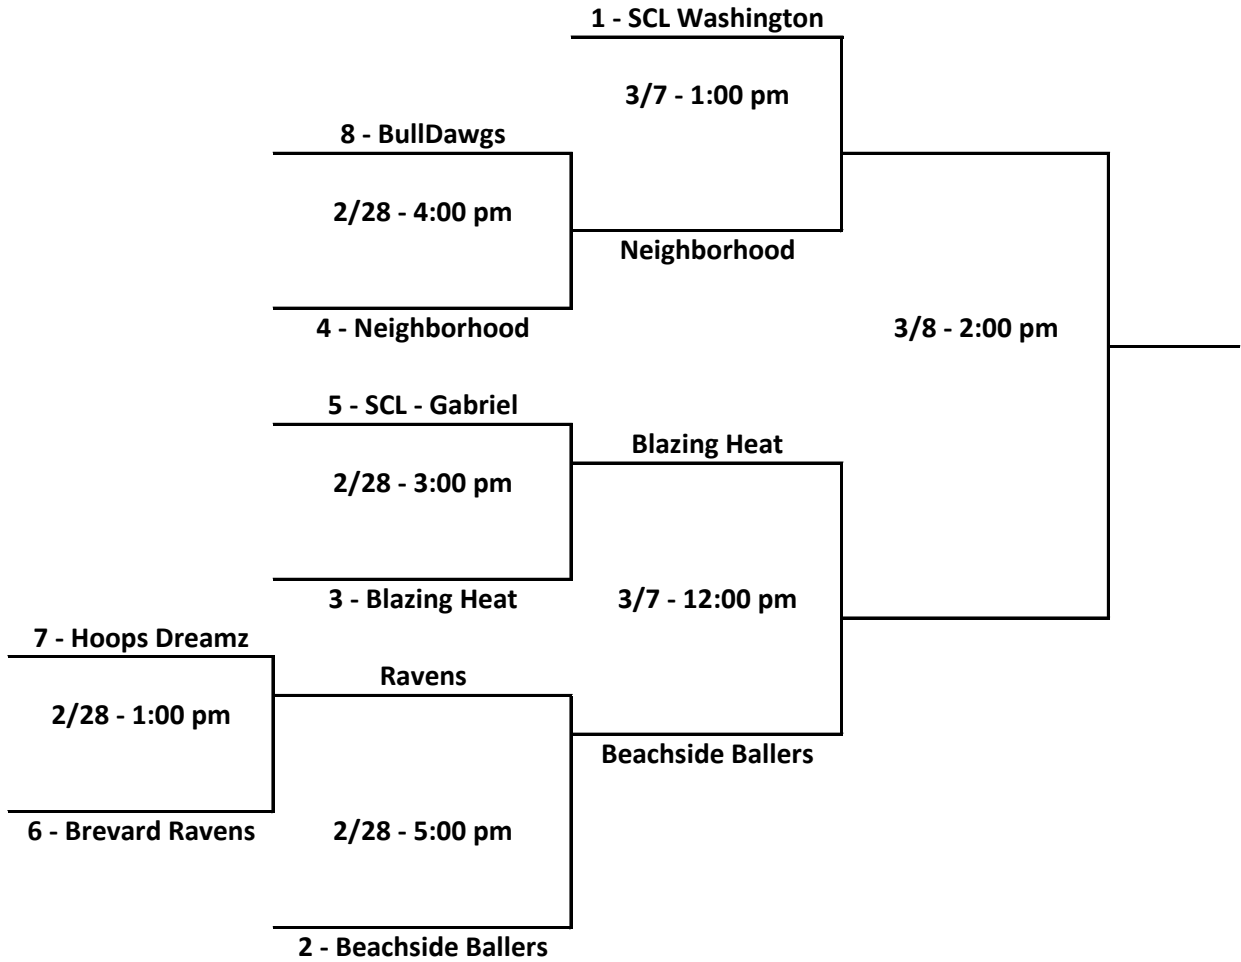

# 9U Playoff Brackets

	<u>9U</u>	<u>W</u>	<u>L</u>
<b>1</b>	SCL	6	
<b>2</b>	Koalas	3	3
<b>3</b>	Neighborhood	3	3
<b>4</b>	Entrepreneur	2	4
<b>5</b>	Bulldawgs		6

# 12U Playoff Bracket

	<u>12U</u>	<u>W</u>	<u>L</u>
1	SCL - Washington	6	
2	Beachside Ballers	4	2
3	Blazing Heat	3	3
4	Neighborhood	3	3
5	SCL - Gabriel	2	4
6	Brevard Ravens	2	4
7	Hoop Dreams	2	4
8	BullDawgs	1	6

# 15U Playoff Bracket

	<u>15U</u>	<u>W</u>	<u>L</u>
1	Blazing Heat	6	0
2	Team Nightmare	5	1
3	Sonic	4	1
4	Beachside Ballers	5	2
5	Team Dream	4	3
6	HAVOC	3	3
7	Primetime	2	4
8	Cocoa Pal	2	4
9	SCL	2	5
10	BullDawgs	2	5
11	Wolves	1	5