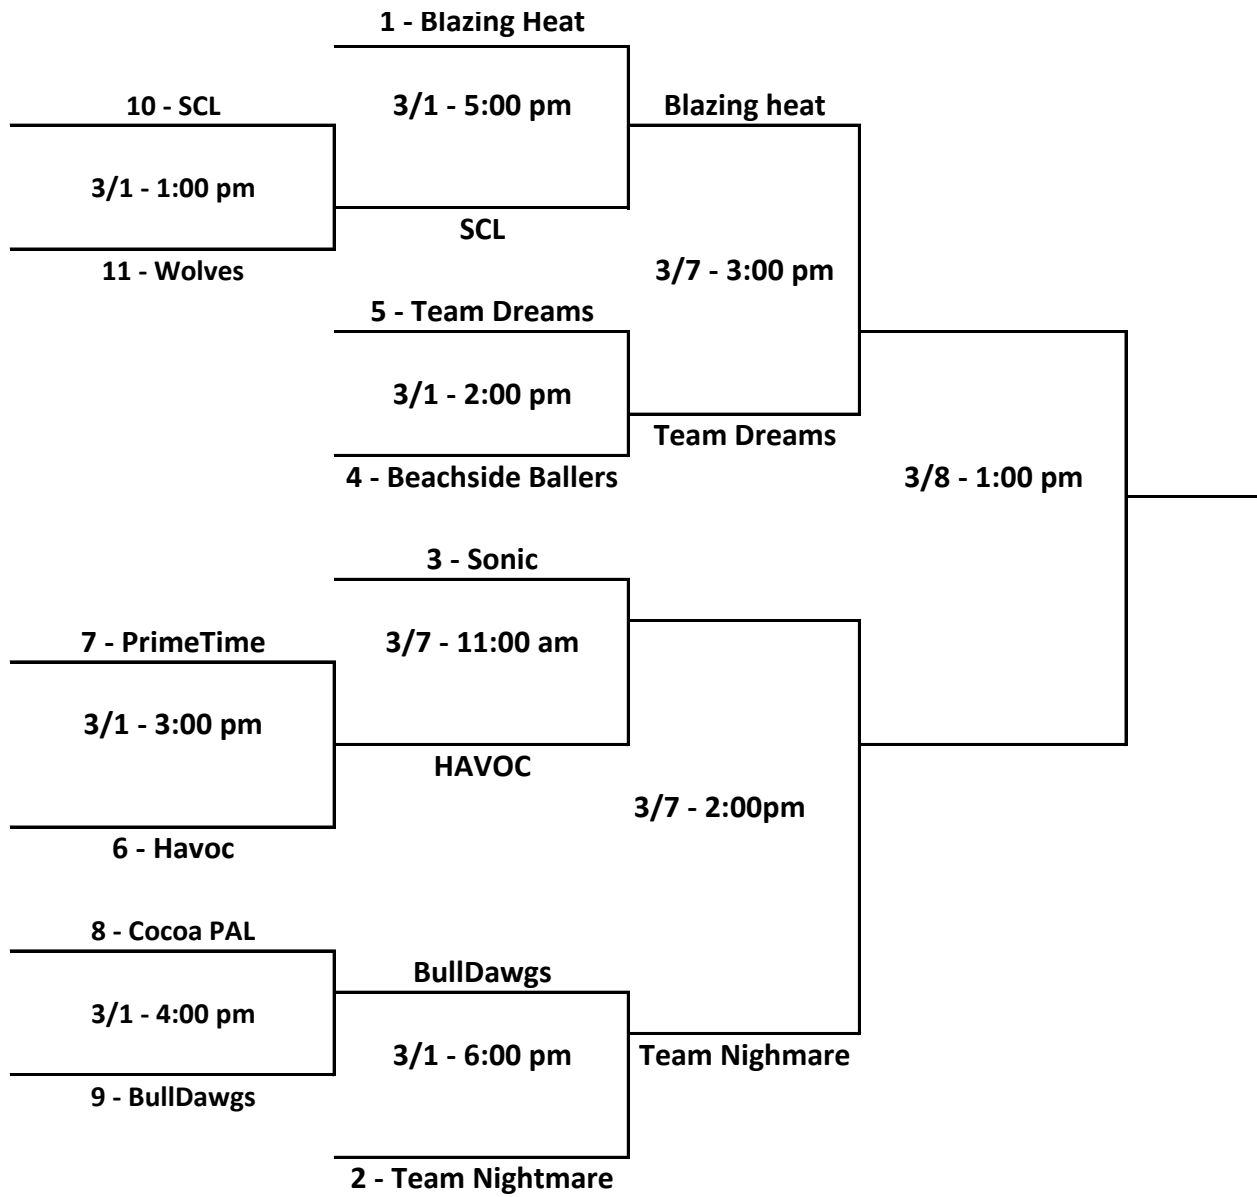

# 9U Playoff Brackets

	<u>9U</u>	<u>W</u>	<u>L</u>
<b>1</b>	SCL	6	
<b>2</b>	Koalas	3	3
<b>3</b>	Neighborhood	3	3
<b>4</b>	Entrepreneur	2	4
<b>5</b>	Bulldawgs		6

# 12U Playoff Bracket

	<u>12U</u>	<u>W</u>	<u>L</u>
1	SCL - Washington	6	
2	Beachside Ballers	4	2
3	Blazing Heat	3	3
4	Neighborhood	3	3
5	SCL - Gabriel	2	4
6	Brevard Ravens	2	4
7	Hoop Dreams	2	4
8	BullDawgs	1	6

# 15U Playoff Bracket

	<u>15U</u>	<u>W</u>	<u>L</u>
1	Blazing Heat	6	0
2	Team Nightmare	5	1
3	Sonic	4	1
4	Beachside Ballers	5	2
5	Team Dream	4	3
6	HAVOC	3	3
7	Primetime	2	4
8	Cocoa Pal	2	4
9	SCL	2	5
10	BullDawgs	2	5
11	Wolves	1	5