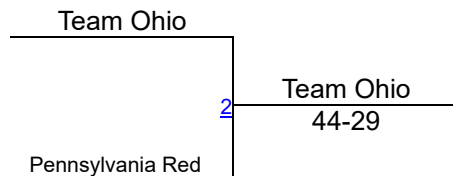

2018 SB/SG Duals -Greco Roman Bracket

2018 SB/SG Duals -Greco Roman Purple Pool

Round 1

Round 2

Round 3

TEAMS

Colorado Blue
New York
Team Ohio
Pennsylvania Red