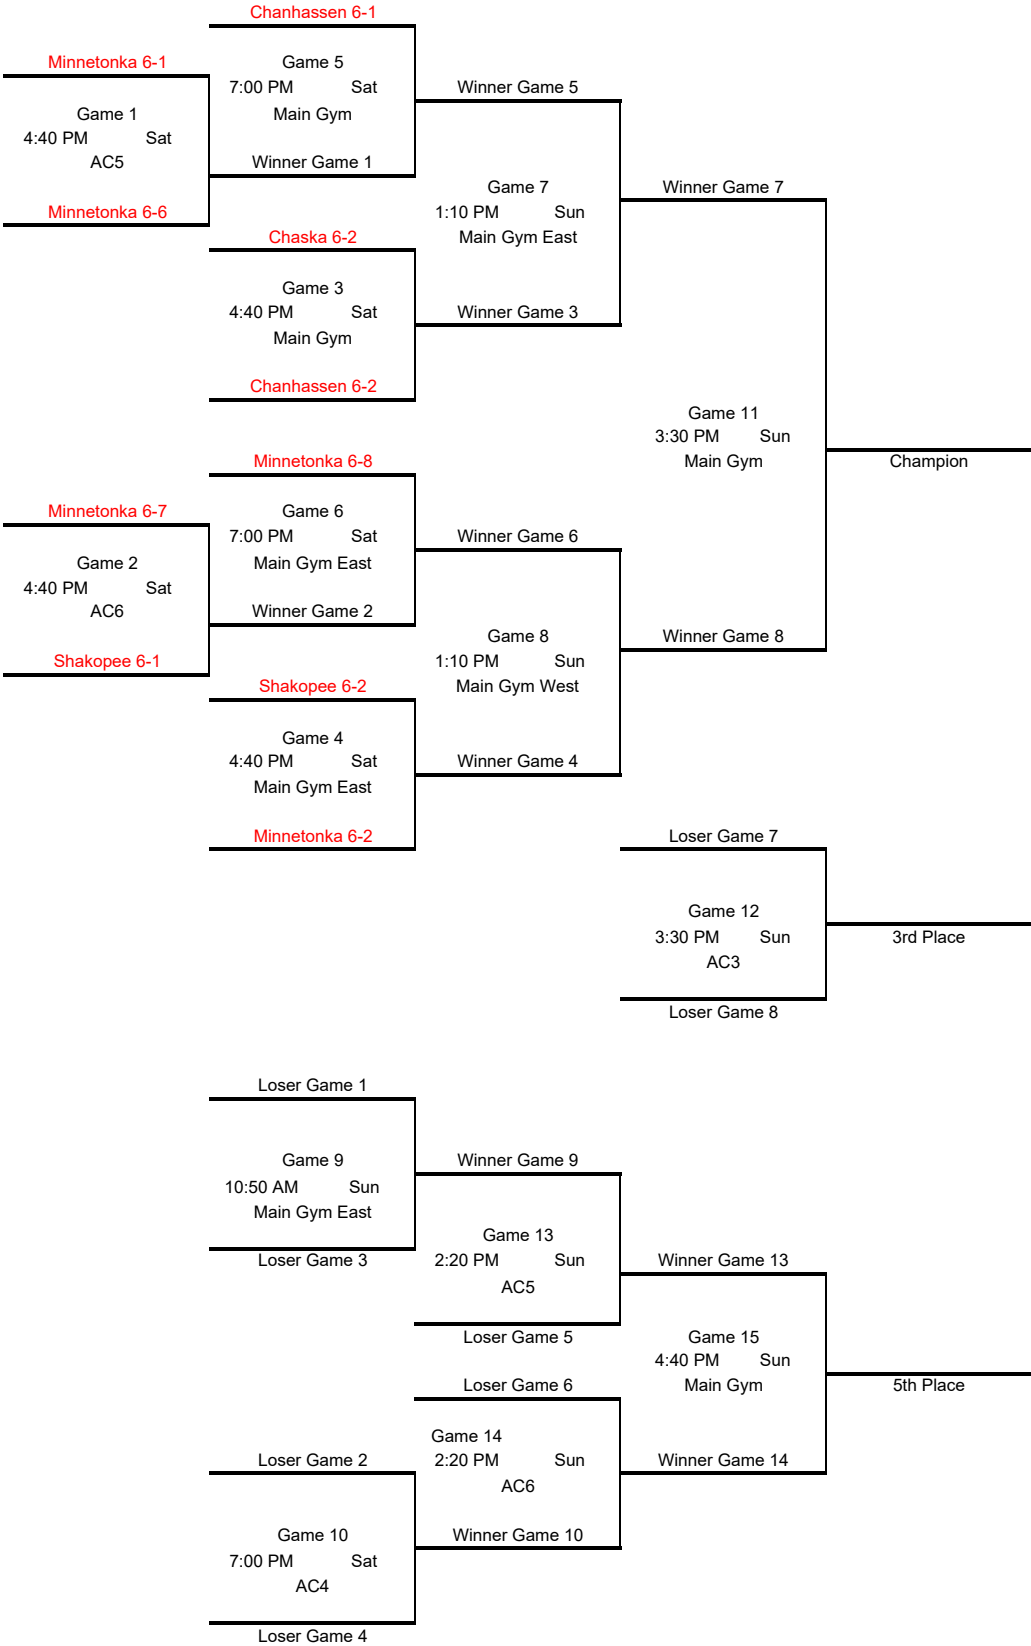

Games will be played at Eden Prairie High School in the Main Gym ("Main"), Eden Prairie High School in the Activity Center (AC), or at Eden Prairie Central Middle School (CMS)

Brackets will be posted in the atrium at EPHS and near the front table at CMS

Brackets will not be updated online.

Prizes: T-shirts will be awarded to the first place team in each bracket (A, B, C)
 2 game minimum for each team

Questions/concerns that arise throughout the tournament should be directed to Kara: 612-916-9229 (Eden Prairie SWL Director)

4th Grade 2026 Tournament 4A Bracket

4th Grade 2026 Tournament 4B Bracket

5th Grade 2026 Tournament 5A Bracket

5th Grade 2026 Tournament 5B Bracket

6th Grade 2026 Tournament 6A Bracket

6th Grade 2026 Tournament 6B Bracket

6th Grade 2026 Tournament 6C Bracket

7th Grade 2026 Tournament 7A Bracket

7th Grade 2026 Tournament 7B Bracket

7th Grade 2026 Tournament 7C Bracket

8th Grade 2026 Tournament 8A Bracket

8th Grade 2026 Tournament 8B Bracket