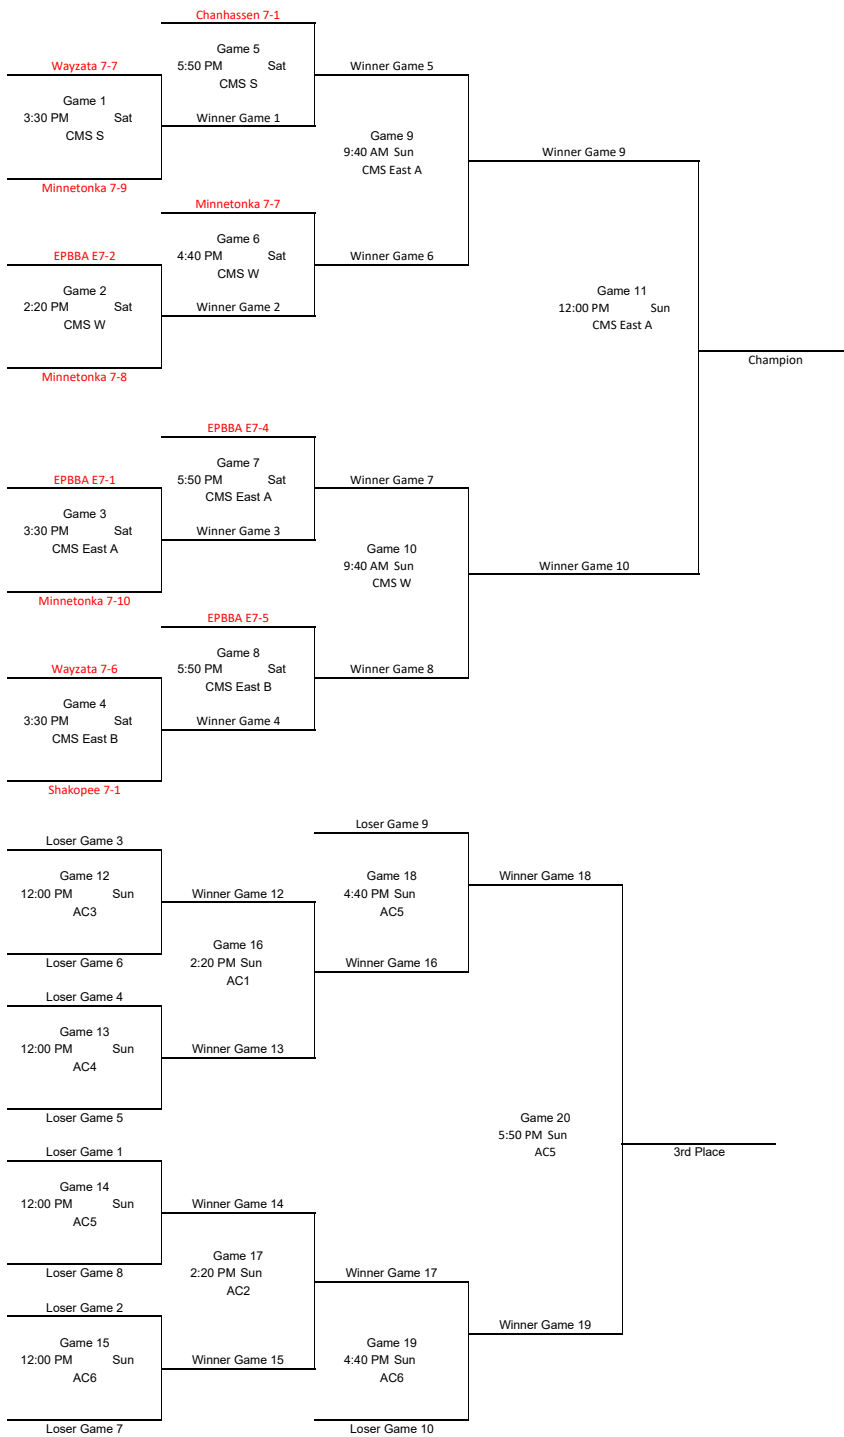

February 28 - March 1, 2026
4th - 8th Grade Boys SWL Basketball Tournament

Divisions	# of Teams
4A	5
4B	5
5A	8
5B	8
6A	9
6B	10
6C	10
7A	10
7B	12
7C	12
8A	10
8B	10
8C	12

	Total Teams
4th grade	10
5th grade	16
6th grade	29
7th grade	34
8th grade	32
Total	121

Games will be played at Eden Prairie High School in the Main Gym ("Main"), Eden Prairie High School in the Activity Center (AC), or at Eden Prairie Central Middle School (CMS)

Brackets will be posted in the atrium at EPHS and near the front table at CMS

4th Grade 2026 Tournament 4A Bracket

4th Grade 2026 Tournament 4B Bracket

5th Grade 2026 Tournament 5A Bracket

5th Grade 2026 Tournament 5B Bracket

6th Grade 2026 Tournament 6A Bracket

6th Grade 2026 Tournament 6B Bracket

6th Grade 2026 Tournament 6C Bracket

7th Grade 2026 Tournament 7A Bracket

7th Grade 2026 Tournament 7B Bracket

7th Grade 2026 Tournament 7C Bracket

8th Grade 2026 Tournament 8A Bracket

8th Grade 2026 Tournament 8B Bracket