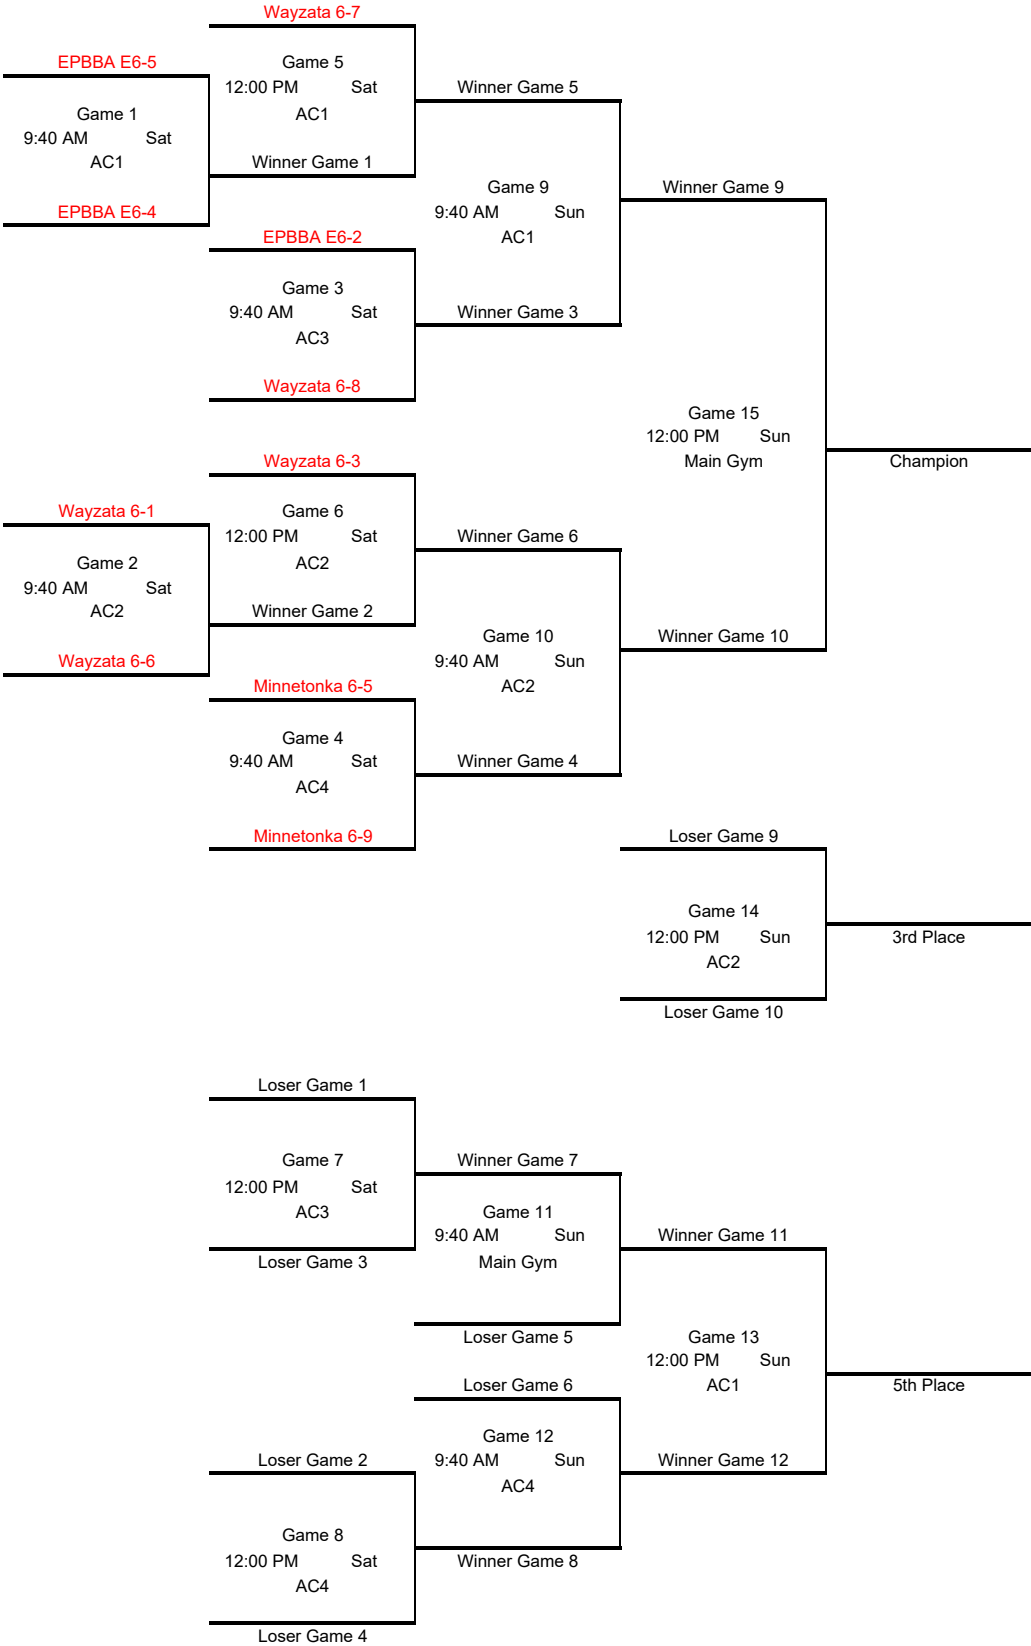

Games will be played at Eden Prairie High School in the Main Gym ("Main"), Eden Prairie High School in the Activity Center (AC), or at Eden Prairie Central Middle School (CMS)

Brackets will be posted in the atrium at EPHS and near the front table at CMS

Brackets will not be updated online.

Prizes: T-shirts will be awarded to the first place team in each bracket (A, B, C)
 2 game minimum for each team

Questions/concerns that arise throughout the tournament should be directed to Kara: 612-916-9229 (Eden Prairie SWL Director)

4th Grade 2026 Tournament 4A Bracket

4th Grade 2026 Tournament 4B Bracket

5th Grade 2026 Tournament 5A Bracket

5th Grade 2026 Tournament 5B Bracket

6th Grade 2026 Tournament 6A Bracket

6th Grade 2026 Tournament 6B Bracket

6th Grade 2026 Tournament 6C Bracket

7th Grade 2026 Tournament 7A Bracket

7th Grade 2026 Tournament 7B Bracket

7th Grade 2026 Tournament 7C Bracket

8th Grade 2026 Tournament 8A Bracket

8th Grade 2026 Tournament 8B Bracket