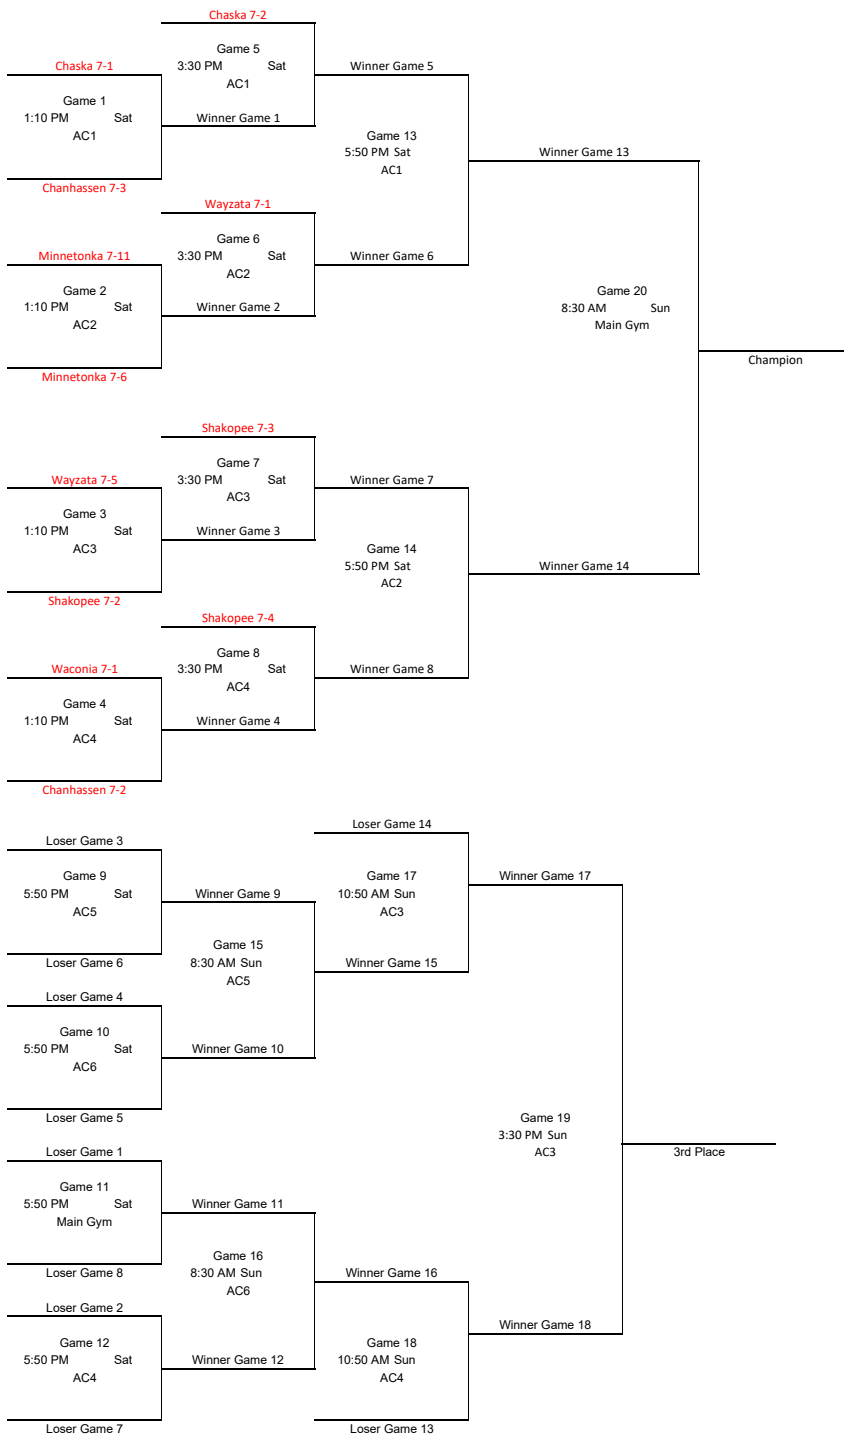

February 28 - March 1, 2026
4th - 8th Grade Boys SWL Basketball Tournament

Divisions	# of Teams
4A	5
4B	5
5A	8
5B	8
6A	9
6B	10
6C	10
7A	10
7B	12
7C	12
8A	10
8B	10
8C	12

	Total Teams
4th grade	10
5th grade	16
6th grade	29
7th grade	34
8th grade	32
Total	121

Games will be played at Eden Prairie High School in the Main Gym ("Main"), Eden Prairie High School in the Activity Center (AC), or at Eden Prairie Central Middle School (CMS)

Brackets will be posted in the atrium at EPHS and near the front table at CMS

4th Grade 2026 Tournament 4A Bracket

4th Grade 2026 Tournament 4B Bracket

5th Grade 2026 Tournament 5A Bracket

5th Grade 2026 Tournament 5B Bracket

6th Grade 2026 Tournament 6A Bracket

6th Grade 2026 Tournament 6B Bracket

6th Grade 2026 Tournament 6C Bracket

7th Grade 2026 Tournament 7A Bracket

7th Grade 2026 Tournament 7B Bracket

7th Grade 2026 Tournament 7C Bracket

8th Grade 2026 Tournament 8A Bracket

8th Grade 2026 Tournament 8B Bracket