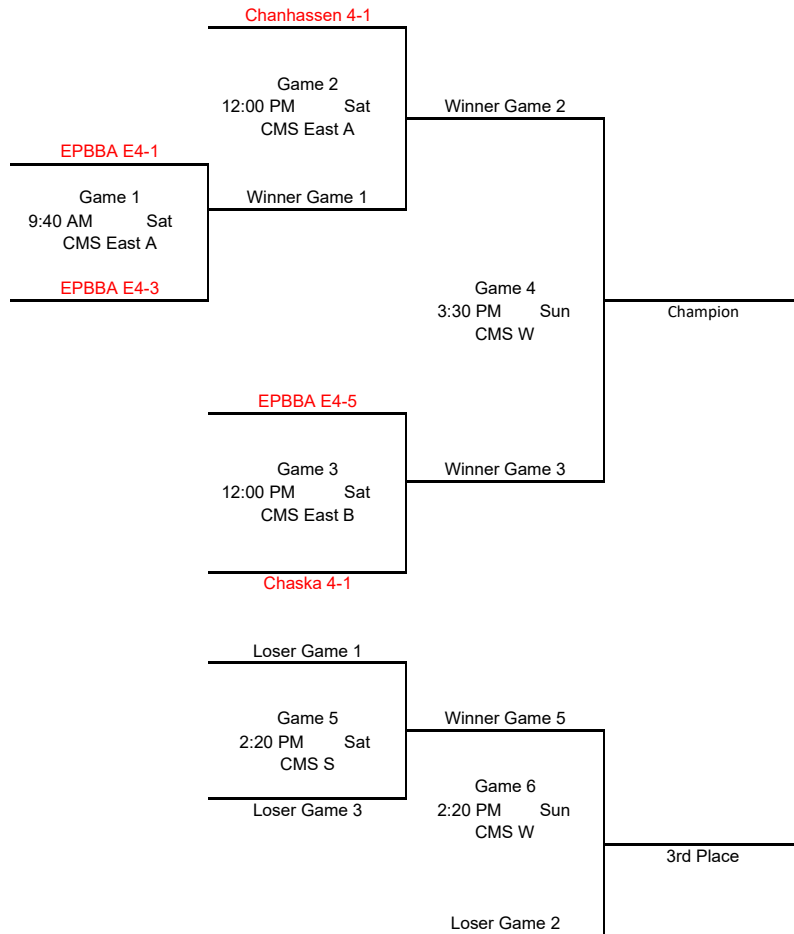

February 28 - March 1, 2026
4th - 8th Grade Boys SWL Basketball Tournament

Divisions	# of Teams
4A	5
4B	5
5A	8
5B	8
6A	9
6B	10
6C	10
7A	10
7B	12
7C	12
8A	10
8B	10
8C	12

	Total Teams
4th grade	10
5th grade	16
6th grade	29
7th grade	34
8th grade	32
Total	121

Games will be played at Eden Prairie High School in the Main Gym ("Main"), Eden Prairie High School in the Activity Center (AC), or at Eden Prairie Central Middle School (CMS)

Brackets will be posted in the atrium at EPHS and near the front table at CMS

Brackets will not be updated online.

Prizes: T-shirts will be awarded to the first place team in each bracket (A, B, C)
 2 game minimum for each team

Questions/concerns that arise throughout the tournament should be directed to Kara: 612-916-9229 (Eden Prairie SWL Director)

4th Grade 2026 Tournament 4A Bracket

4th Grade 2026 Tournament 4B Bracket

5th Grade 2026 Tournament 5A Bracket

5th Grade 2026 Tournament 5B Bracket

6th Grade 2026 Tournament 6A Bracket

6th Grade 2026 Tournament 6B Bracket