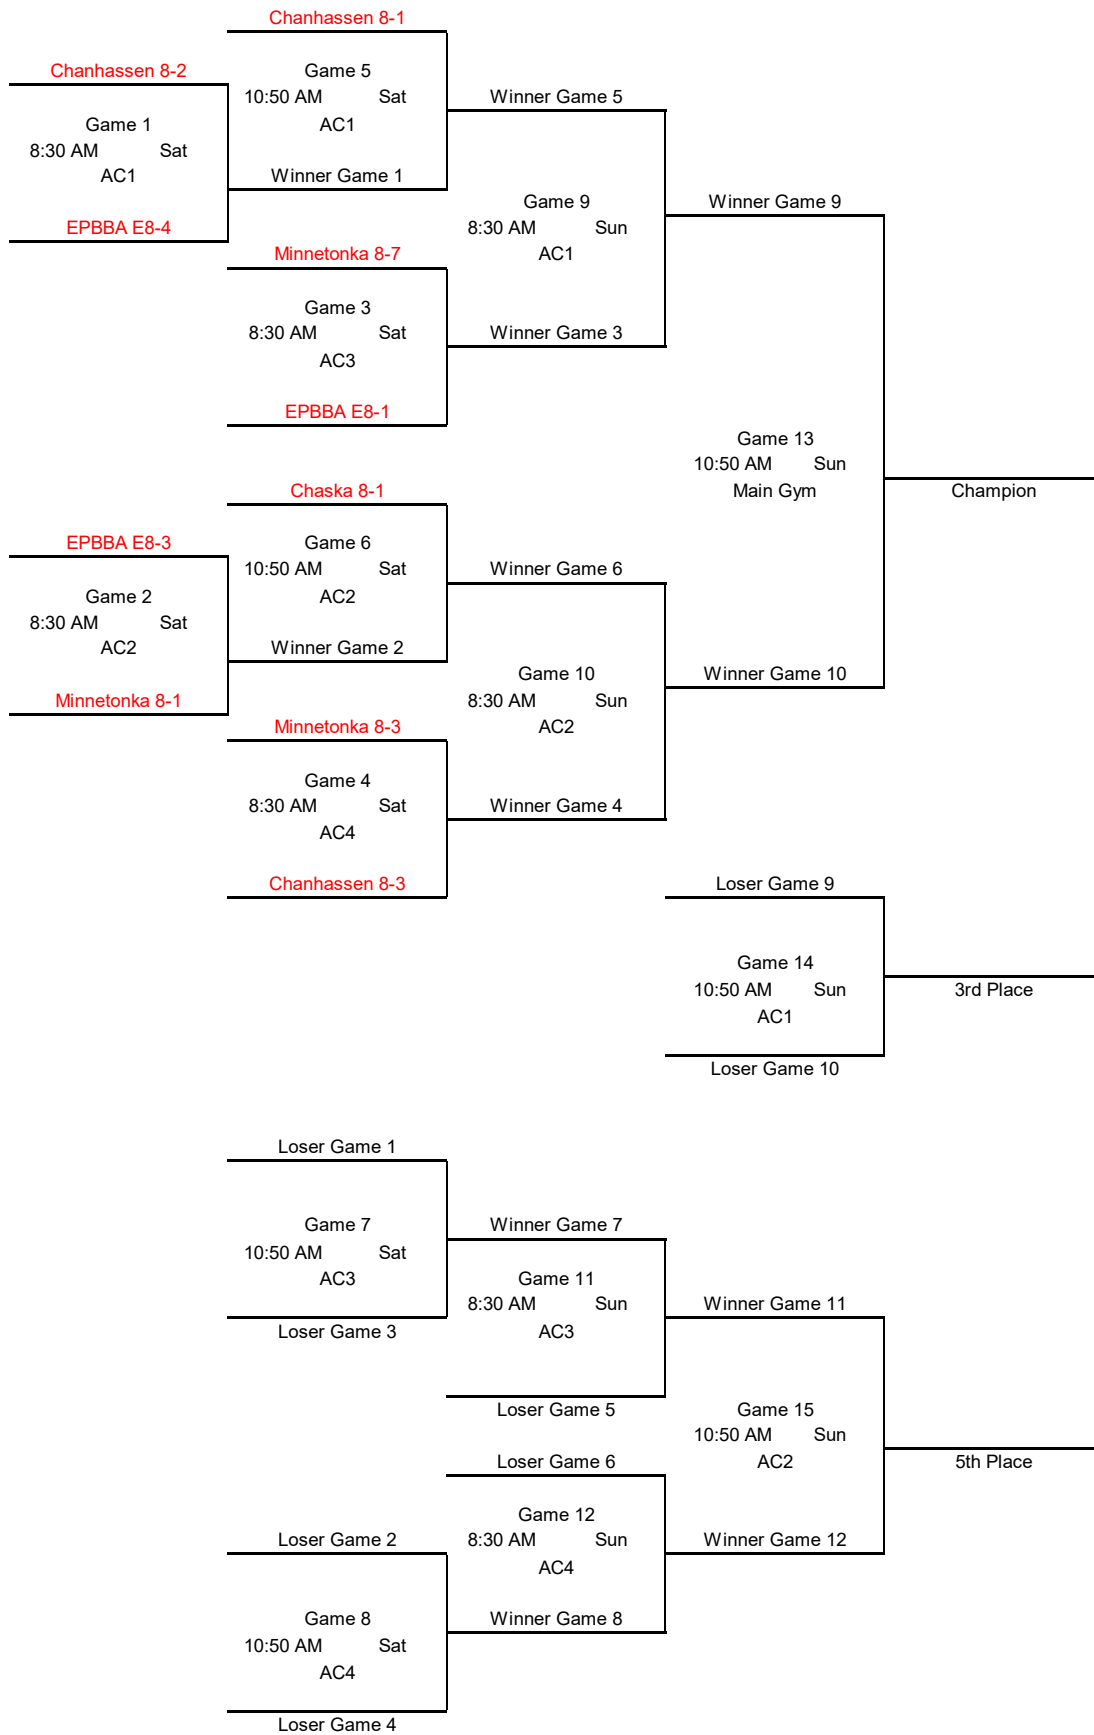

February 28 - March 1, 2026
4th - 8th Grade Boys SWL Basketball Tournament

Divisions	# of Teams
4A	5
4B	5
5A	8
5B	8
6A	9
6B	10
6C	10
7A	10
7B	12
7C	12
8A	10
8B	10
8C	12

	Total Teams
4th grade	10
5th grade	16
6th grade	29
7th grade	34
8th grade	32
Total	121

Games will be played at Eden Prairie High School in the Main Gym ("Main"), Eden Prairie High School in the Activity Center (AC), or at Eden Prairie Central Middle School (CMS)

Brackets will be posted in the atrium at EPHS and near the front table at CMS

4th Grade 2026 Tournament 4A Bracket

4th Grade 2026 Tournament 4B Bracket

5th Grade 2026 Tournament 5A Bracket

5th Grade 2026 Tournament 5B Bracket

6th Grade 2026 Tournament 6A Bracket

6th Grade 2026 Tournament 6B Bracket

6th Grade 2026 Tournament 6C Bracket

7th Grade 2026 Tournament 7A Bracket

7th Grade 2026 Tournament 7B Bracket

7th Grade 2026 Tournament 7C Bracket

8th Grade 2026 Tournament 8A Bracket

8th Grade 2026 Tournament 8B Bracket