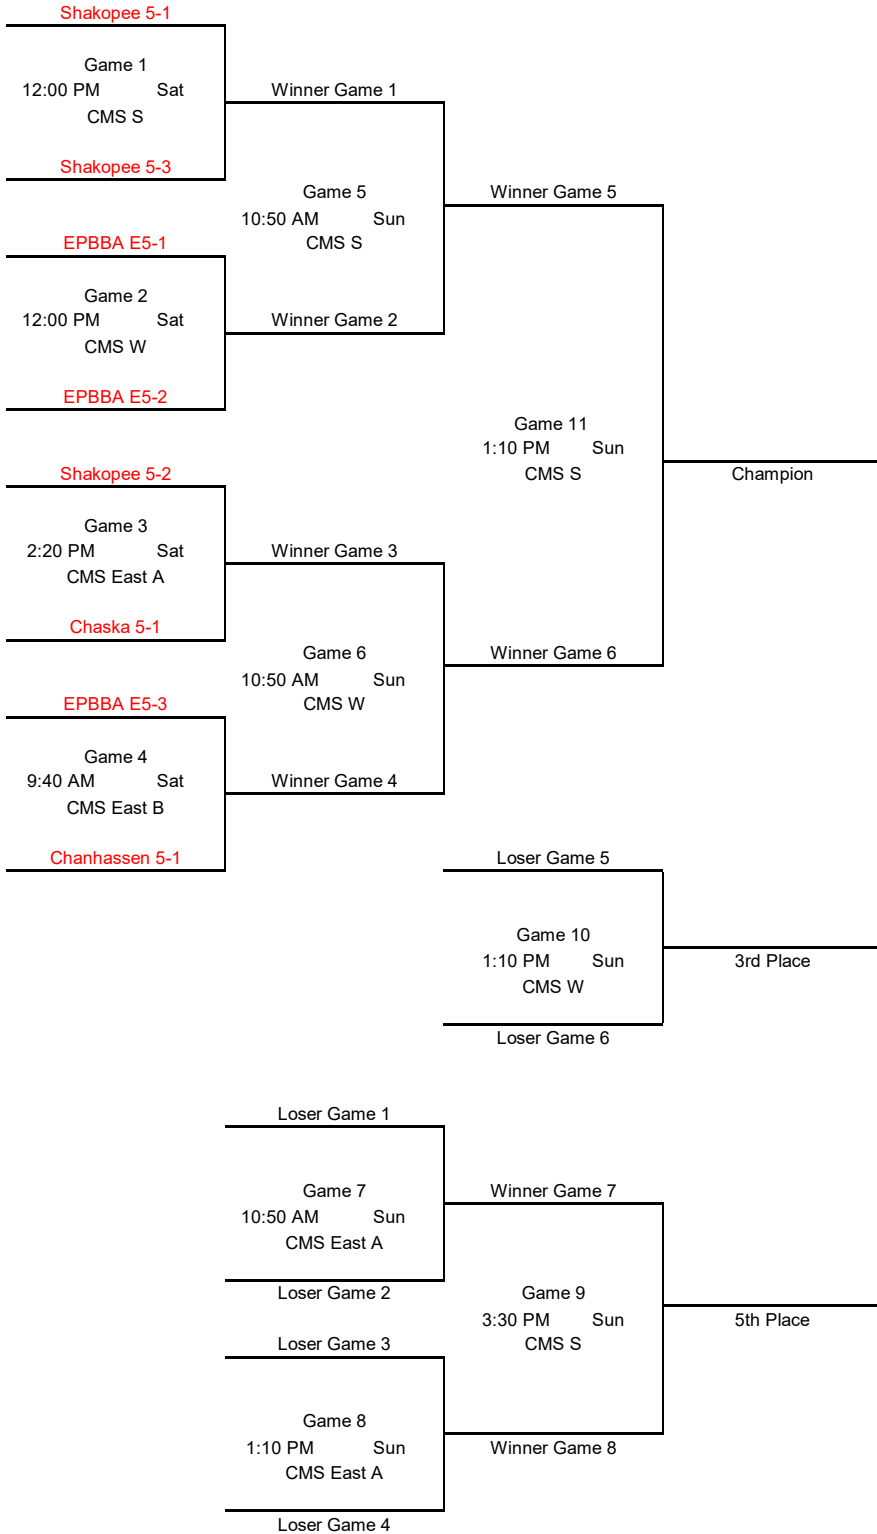

February 28 - March 1, 2026
4th - 8th Grade Boys SWL Basketball Tournament

Divisions	# of Teams
4A	5
4B	5
5A	8
5B	8
6A	9
6B	10
6C	10
7A	10
7B	12
7C	12
8A	10
8B	10
8C	12

	Total Teams
4th grade	10
5th grade	16
6th grade	29
7th grade	34
8th grade	32
Total	121

Games will be played at Eden Prairie High School in the Main Gym ("Main"), Eden Prairie High School in the Activity Center (AC), or at Eden Prairie Central Middle School (CMS)

Brackets will be posted in the atrium at EPHS and near the front table at CMS

Brackets will not be updated online.

Prizes: T-shirts will be awarded to the first place team in each bracket (A, B, C)
 2 game minimum for each team

Questions/concerns that arise throughout the tournament should be directed to Kara: 612-916-9229 (Eden Prairie SWL Director)

4th Grade 2026 Tournament 4A Bracket

4th Grade 2026 Tournament 4B Bracket

5th Grade 2026 Tournament 5A Bracket

5th Grade 2026 Tournament 5B Bracket

6th Grade 2026 Tournament 6A Bracket

6th Grade 2026 Tournament 6B Bracket