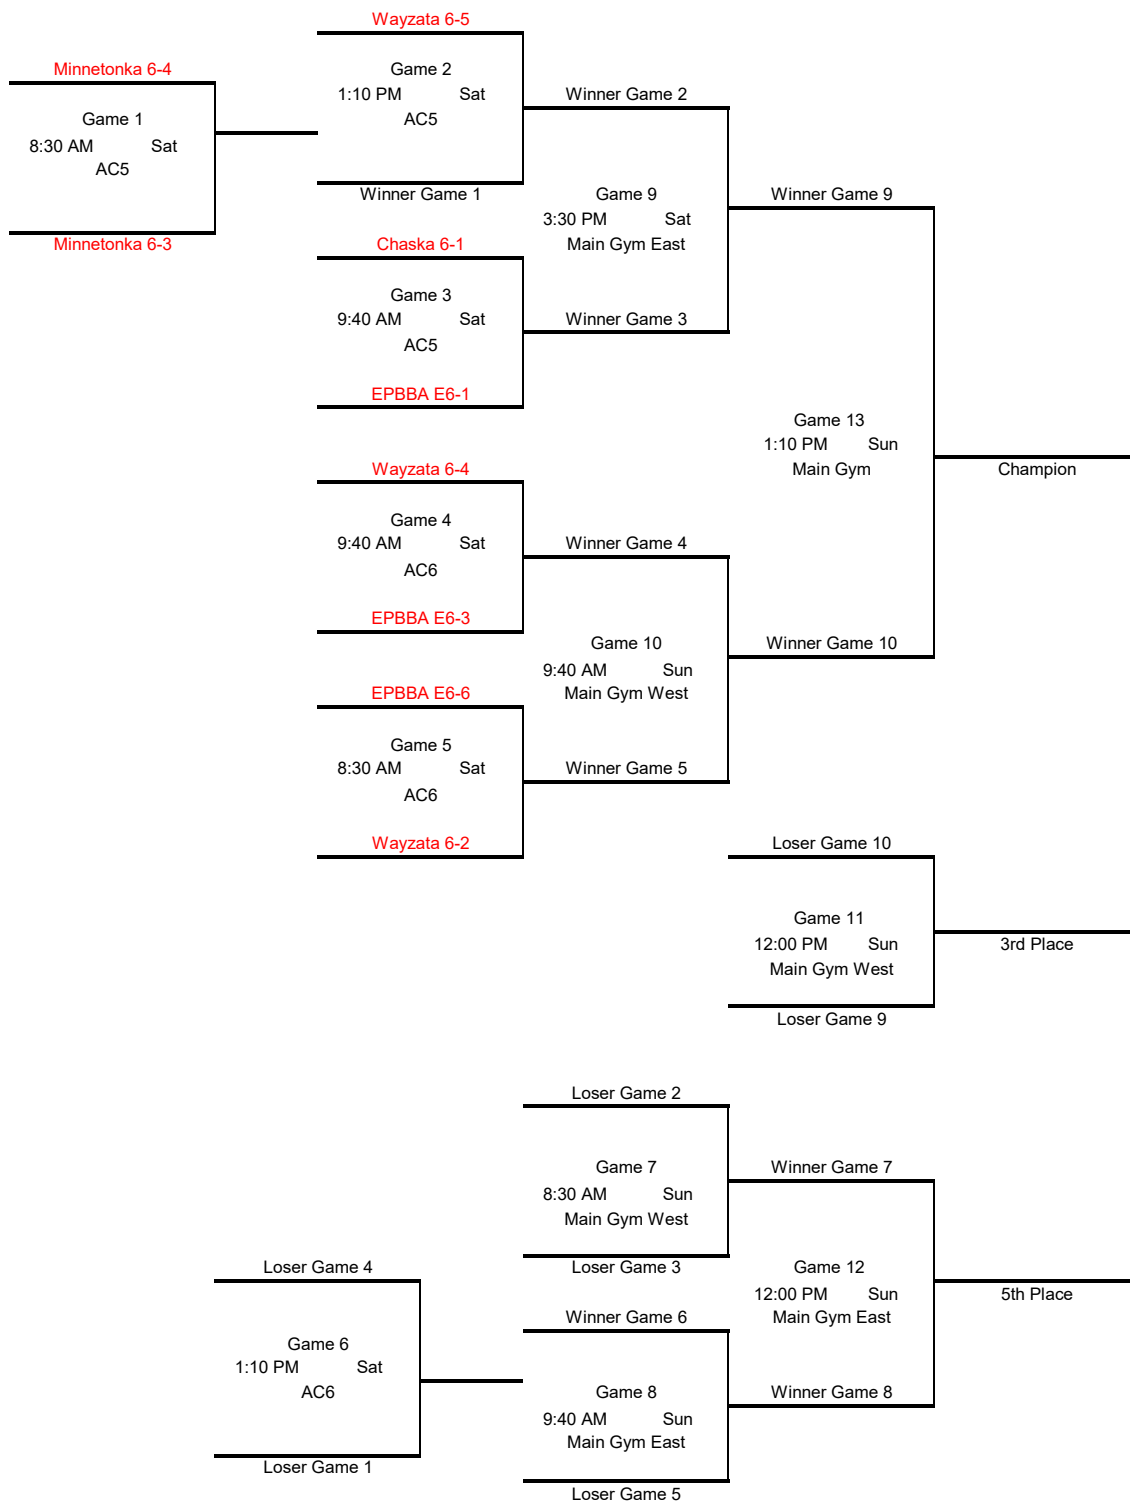

Games will be played at Eden Prairie High School in the Main Gym ("Main"), Eden Prairie High School in the Activity Center (AC), or at Eden Prairie Central Middle School (CMS)

Brackets will be posted in the atrium at EPHS and near the front table at CMS

Brackets will not be updated online.

Prizes: T-shirts will be awarded to the first place team in each bracket (A, B, C)
 2 game minimum for each team

Questions/concerns that arise throughout the tournament should be directed to Kara: 612-916-9229 (Eden Prairie SWL Director)

4th Grade 2026 Tournament 4A Bracket

4th Grade 2026 Tournament 4B Bracket

5th Grade 2026 Tournament 5A Bracket

5th Grade 2026 Tournament 5B Bracket

6th Grade 2026 Tournament 6A Bracket

6th Grade 2026 Tournament 6B Bracket

6th Grade 2026 Tournament 6C Bracket

7th Grade 2026 Tournament 7A Bracket

7th Grade 2026 Tournament 7B Bracket

7th Grade 2026 Tournament 7C Bracket

8th Grade 2026 Tournament 8A Bracket

8th Grade 2026 Tournament 8B Bracket