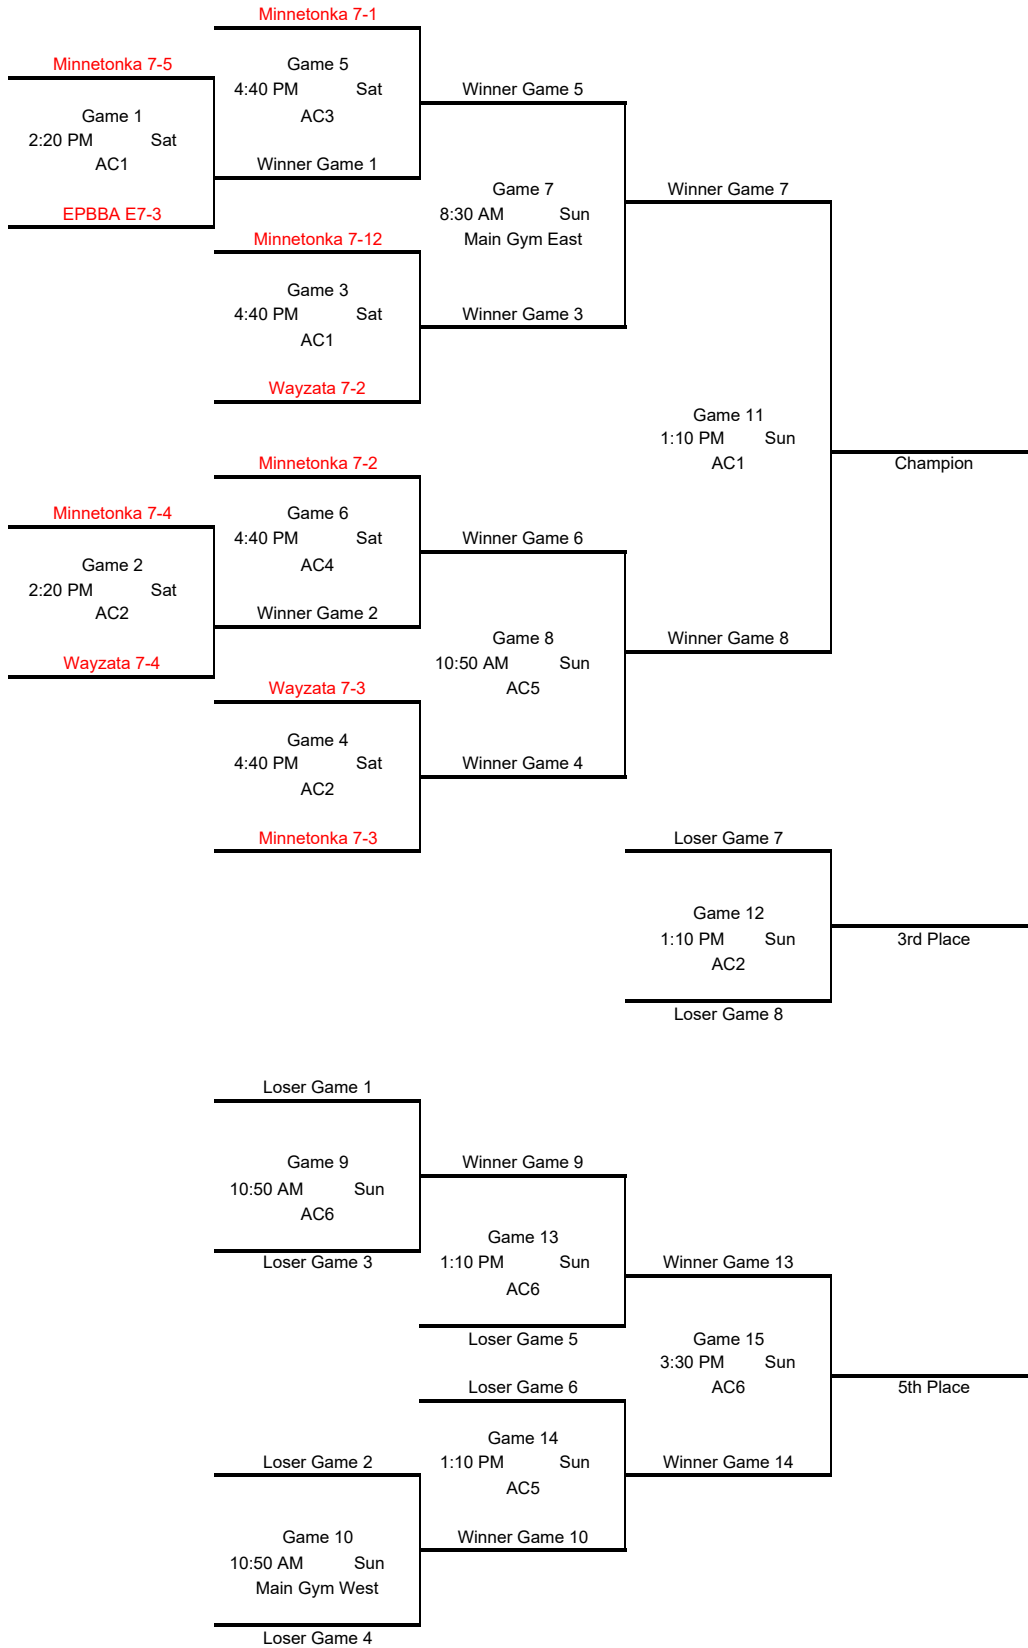

Games will be played at Eden Prairie High School in the Main Gym ("Main"), Eden Prairie High School in the Activity Center (AC), or at Eden Prairie Central Middle School (CMS)

Brackets will be posted in the atrium at EPHS and near the front table at CMS

Brackets will not be updated online.

Prizes: T-shirts will be awarded to the first place team in each bracket (A, B, C)
 2 game minimum for each team

Questions/concerns that arise throughout the tournament should be directed to Kara: 612-916-9229 (Eden Prairie SWL Director)

4th Grade 2026 Tournament 4A Bracket

4th Grade 2026 Tournament 4B Bracket

5th Grade 2026 Tournament 5A Bracket

5th Grade 2026 Tournament 5B Bracket

6th Grade 2026 Tournament 6A Bracket

6th Grade 2026 Tournament 6B Bracket

6th Grade 2026 Tournament 6C Bracket

7th Grade 2026 Tournament 7A Bracket

7th Grade 2026 Tournament 7B Bracket

7th Grade 2026 Tournament 7C Bracket

8th Grade 2026 Tournament 8A Bracket

8th Grade 2026 Tournament 8B Bracket