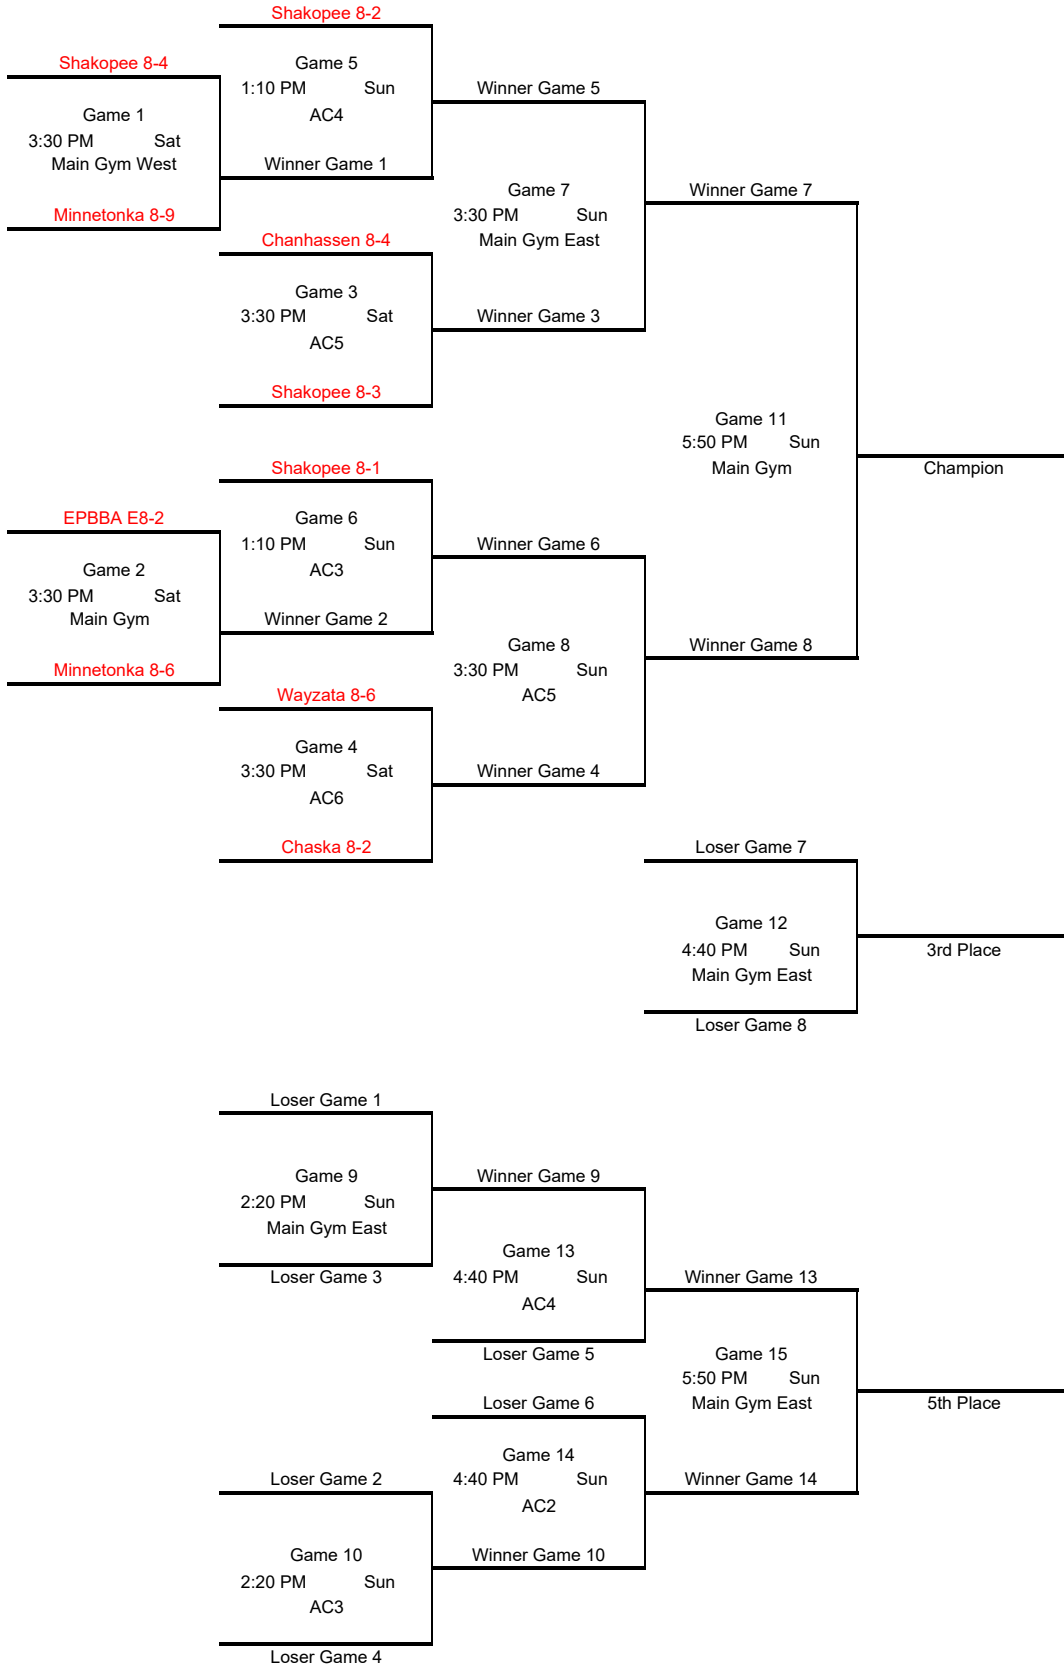

February 28 - March 1, 2026
4th - 8th Grade Boys SWL Basketball Tournament

Divisions	# of Teams
4A	5
4B	5
5A	8
5B	8
6A	9
6B	10
6C	10
7A	10
7B	12
7C	12
8A	10
8B	10
8C	12

	Total Teams
4th grade	10
5th grade	16
6th grade	29
7th grade	34
8th grade	32
Total	121

Games will be played at Eden Prairie High School in the Main Gym ("Main"), Eden Prairie High School in the Activity Center (AC), or at Eden Prairie Central Middle School (CMS)

Brackets will be posted in the atrium at EPHS and near the front table at CMS

4th Grade 2026 Tournament 4A Bracket

4th Grade 2026 Tournament 4B Bracket

5th Grade 2026 Tournament 5A Bracket

5th Grade 2026 Tournament 5B Bracket

6th Grade 2026 Tournament 6A Bracket

6th Grade 2026 Tournament 6B Bracket

6th Grade 2026 Tournament 6C Bracket

7th Grade 2026 Tournament 7A Bracket

7th Grade 2026 Tournament 7B Bracket

7th Grade 2026 Tournament 7C Bracket

8th Grade 2026 Tournament 8A Bracket

8th Grade 2026 Tournament 8B Bracket