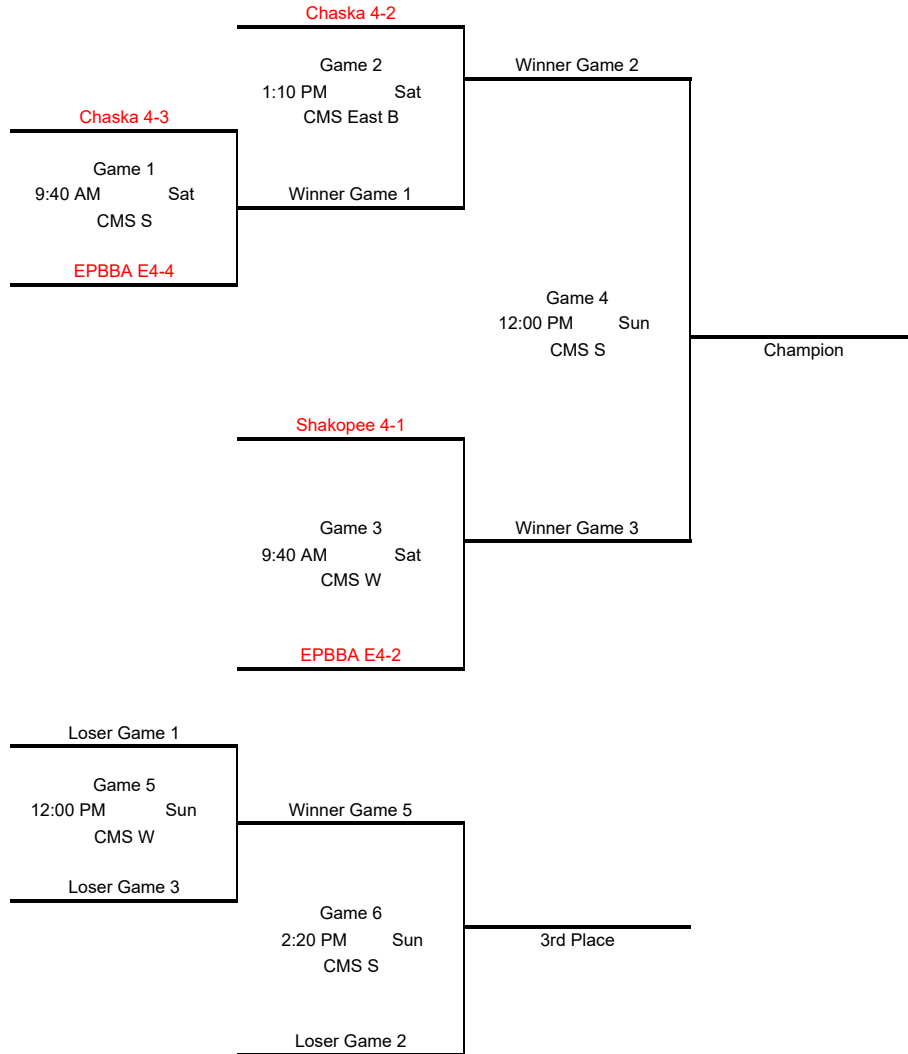

February 28 - March 1, 2026
4th - 8th Grade Boys SWL Basketball Tournament

Divisions	# of Teams
4A	5
4B	5
5A	8
5B	8
6A	9
6B	10
6C	10
7A	10
7B	12
7C	12
8A	10
8B	10
8C	12

	Total Teams
4th grade	10
5th grade	16
6th grade	29
7th grade	34
8th grade	32
Total	121

Games will be played at Eden Prairie High School in the Main Gym ("Main"), Eden Prairie High School in the Activity Center (AC), or at Eden Prairie Central Middle School (CMS)

Brackets will be posted in the atrium at EPHS and near the front table at CMS

Brackets will not be updated online.

Prizes: T-shirts will be awarded to the first place team in each bracket (A, B, C)
2 game minimum for each team

Questions/concerns that arise throughout the tournament should be directed to Kara: 612-916-9229 (Eden Prairie SWL Director)

4th Grade 2026 Tournament 4A Bracket