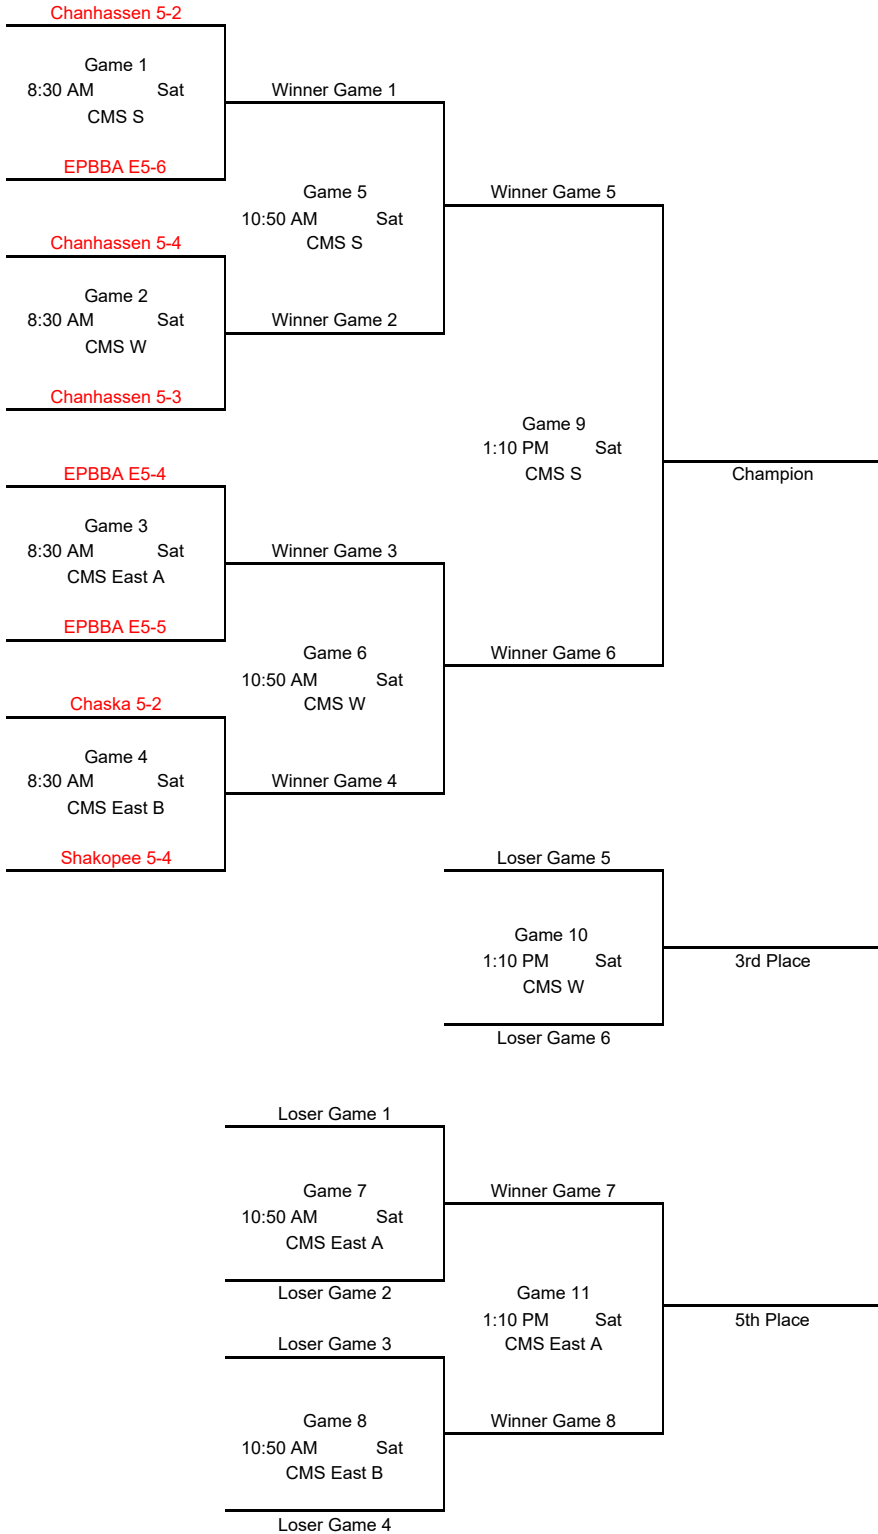

Games will be played at Eden Prairie High School in the Main Gym ("Main"), Eden Prairie High School in the Activity Center (AC), or at Eden Prairie Central Middle School (CMS)

Brackets will be posted in the atrium at EPHS and near the front table at CMS

Brackets will not be updated online.

Prizes: T-shirts will be awarded to the first place team in each bracket (A, B, C)
 2 game minimum for each team

Questions/concerns that arise throughout the tournament should be directed to Kara: 612-916-9229 (Eden Prairie SWL Director)

4th Grade 2026 Tournament 4A Bracket

4th Grade 2026 Tournament 4B Bracket

5th Grade 2026 Tournament 5A Bracket

5th Grade 2026 Tournament 5B Bracket

6th Grade 2026 Tournament 6A Bracket

6th Grade 2026 Tournament 6B Bracket

6th Grade 2026 Tournament 6C Bracket

7th Grade 2026 Tournament 7A Bracket

7th Grade 2026 Tournament 7B Bracket

7th Grade 2026 Tournament 7C Bracket

8th Grade 2026 Tournament 8A Bracket

8th Grade 2026 Tournament 8B Bracket