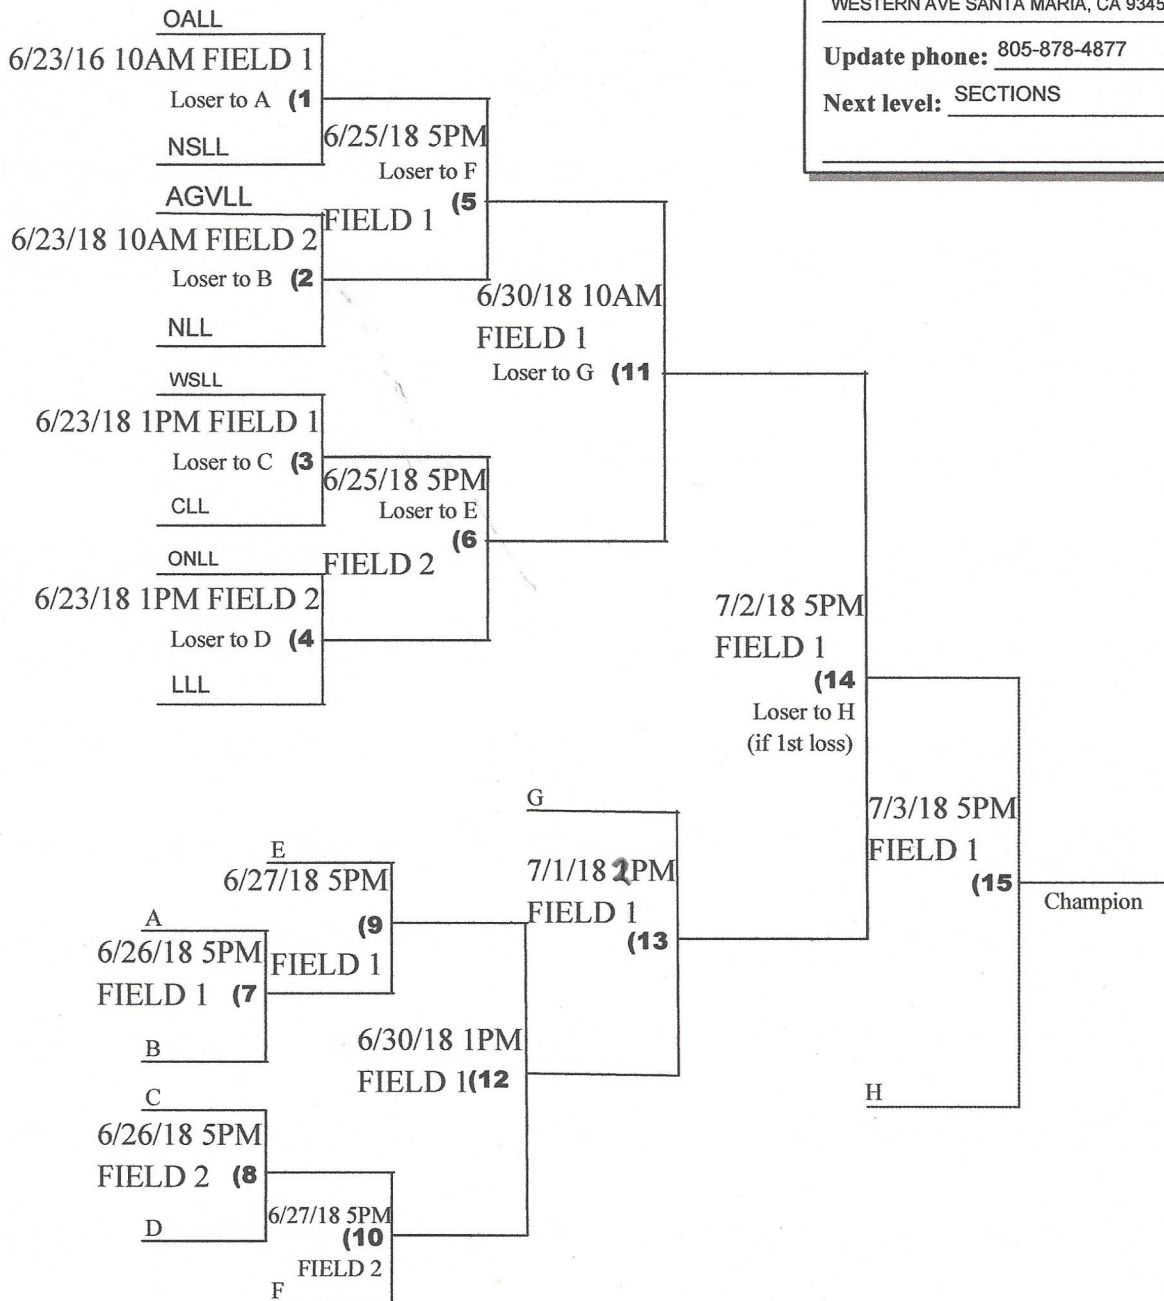

Eight Teams

Division: 9/10/11'S

Site(s): WESTSIDE LITTLE LEAGUE

OAKLEY PARK 1300 NORTH

WESTERN AVE SANTA MARIA, CA 93458

Update phone: 805-878-4877

Next level: SECTIONS

<https://www.facebook.com/CAD65LL/>

<http://www.cad65ll.com/Default.aspx?tabid=2186130>

Little League Web Site: www.littleleague.org

REVISED JUNE 16, 2018