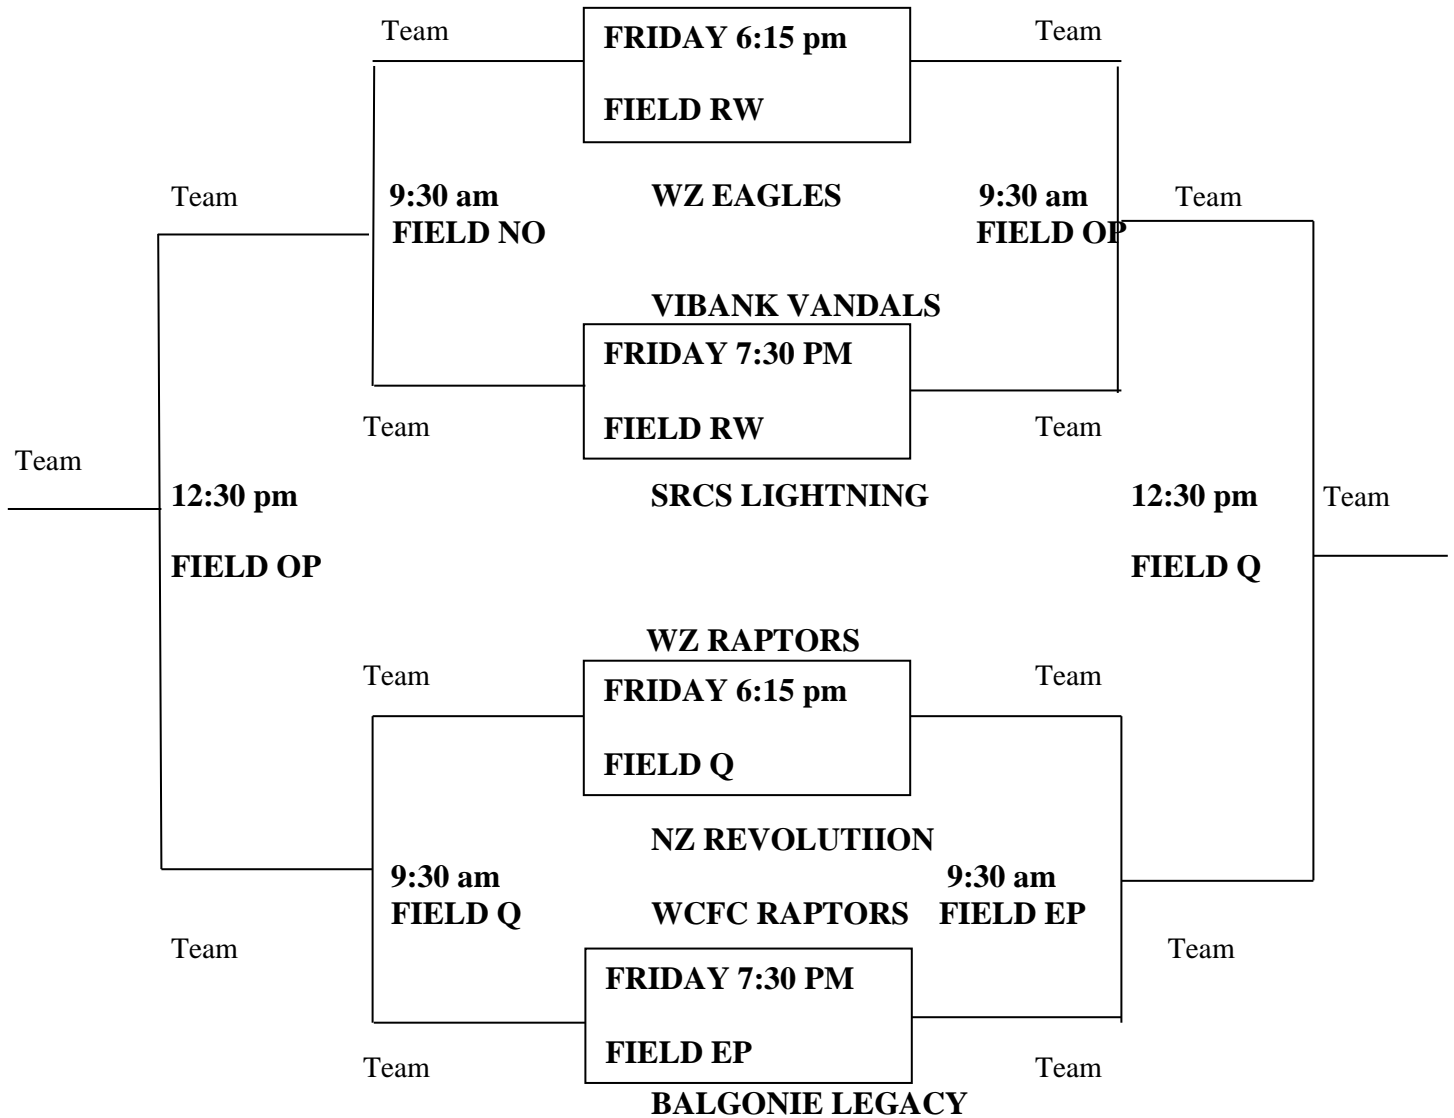

U19 TOURNAMENT 2019

Note: all games will be played Saturday June 22, 2019 unless otherwise noted

“B SIDE”

“A SIDE”

NZ REVENGE

OP. OPTIMST PARK
Q. RIFFEL HIGH SCHOOL
EP. EMERALD PARK
RW. REALTOR'S WEST
NO. NORSEMAN PARK (Harbour Landing - 5081 Beacon Drive)

The game is divided into two equal halves of 20 minutes with no more than 5 minutes at half time. If game is still tied then proceed to 5 minute **Overtime** and first goal wins. If still tied then proceed to **Shootout**.