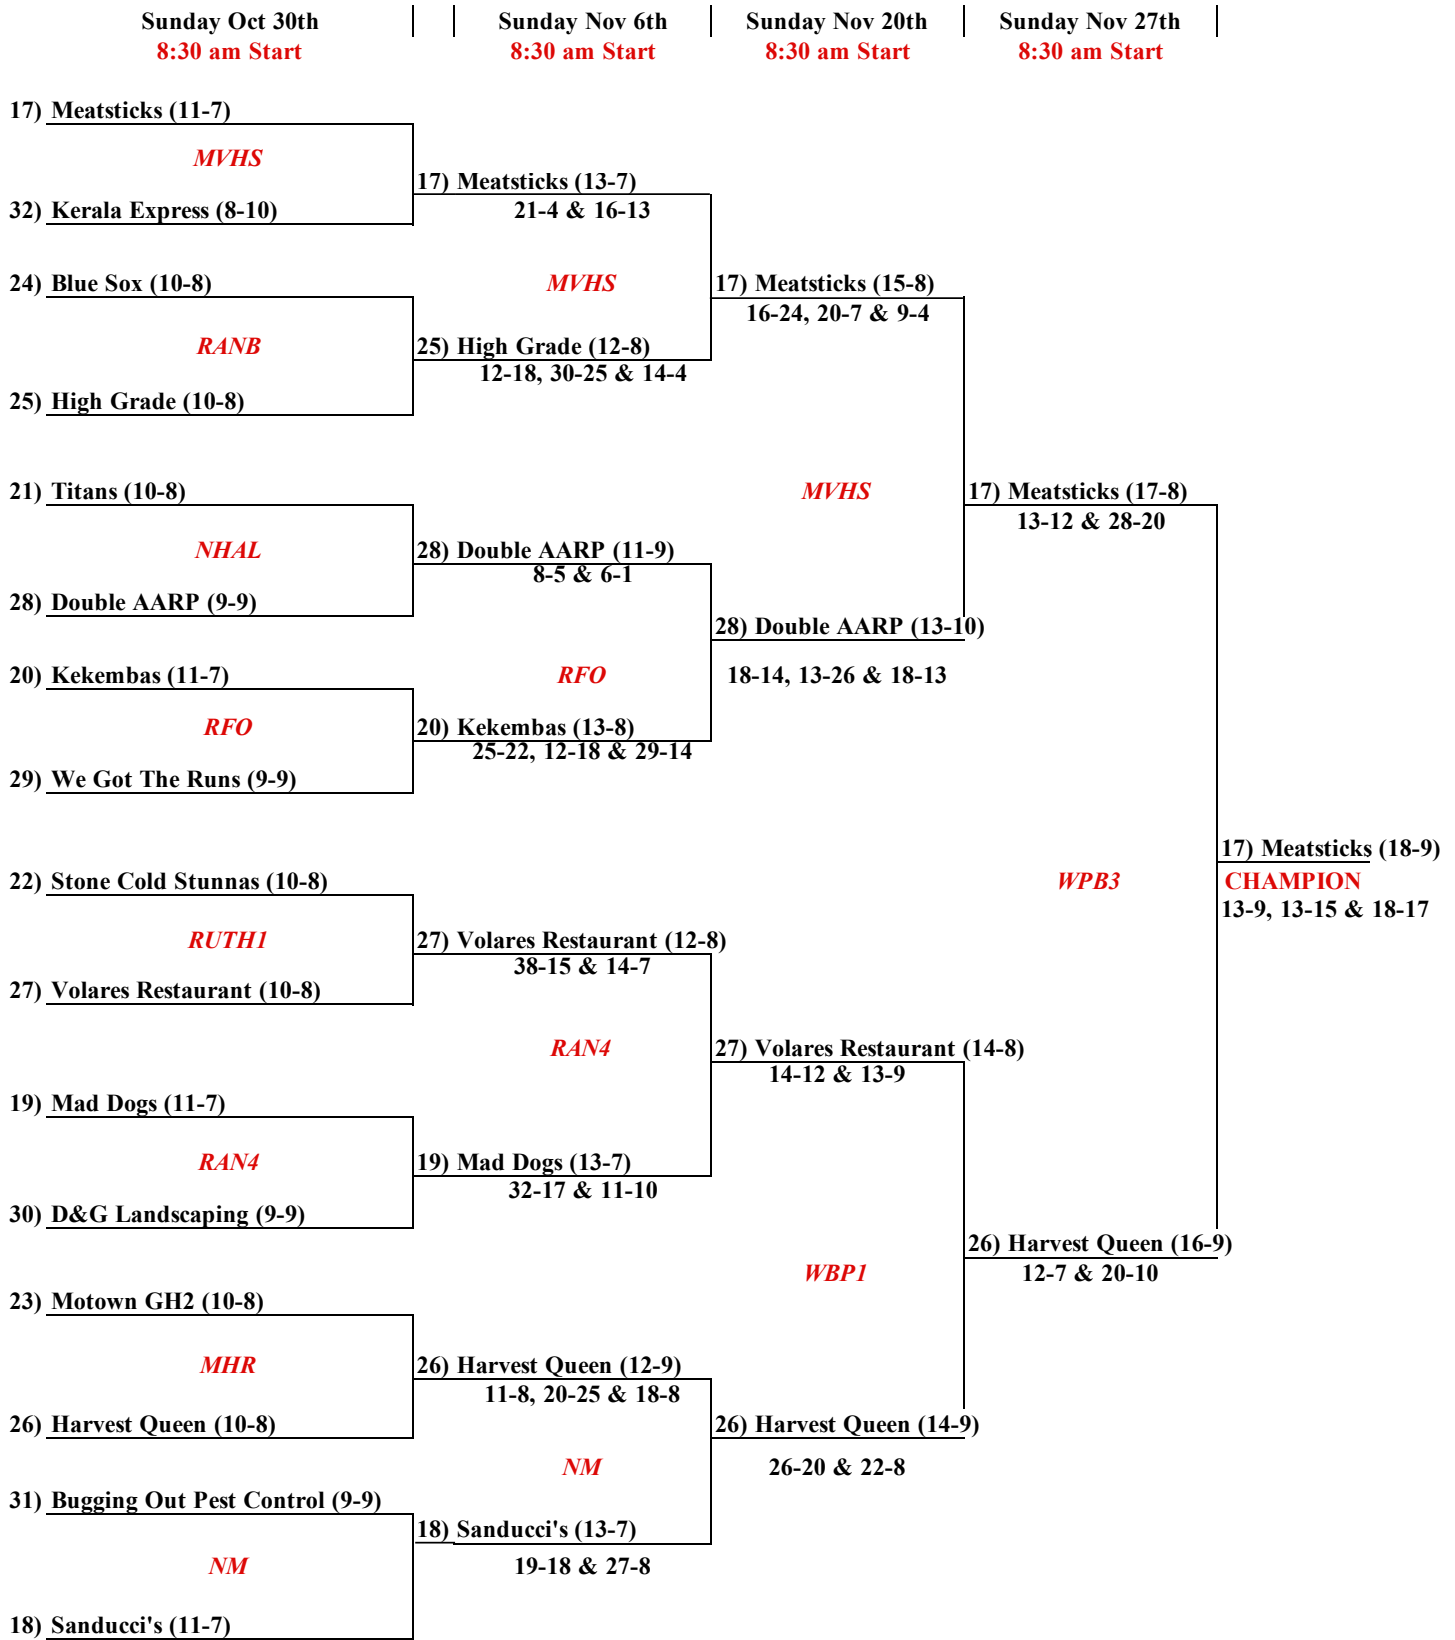

2022 Double AA Sports "B" Fall Playoff Bracket

- All rounds are best of 3 with higher seed home in games 1 & 3
- Umpires will have softballs for all playoff games