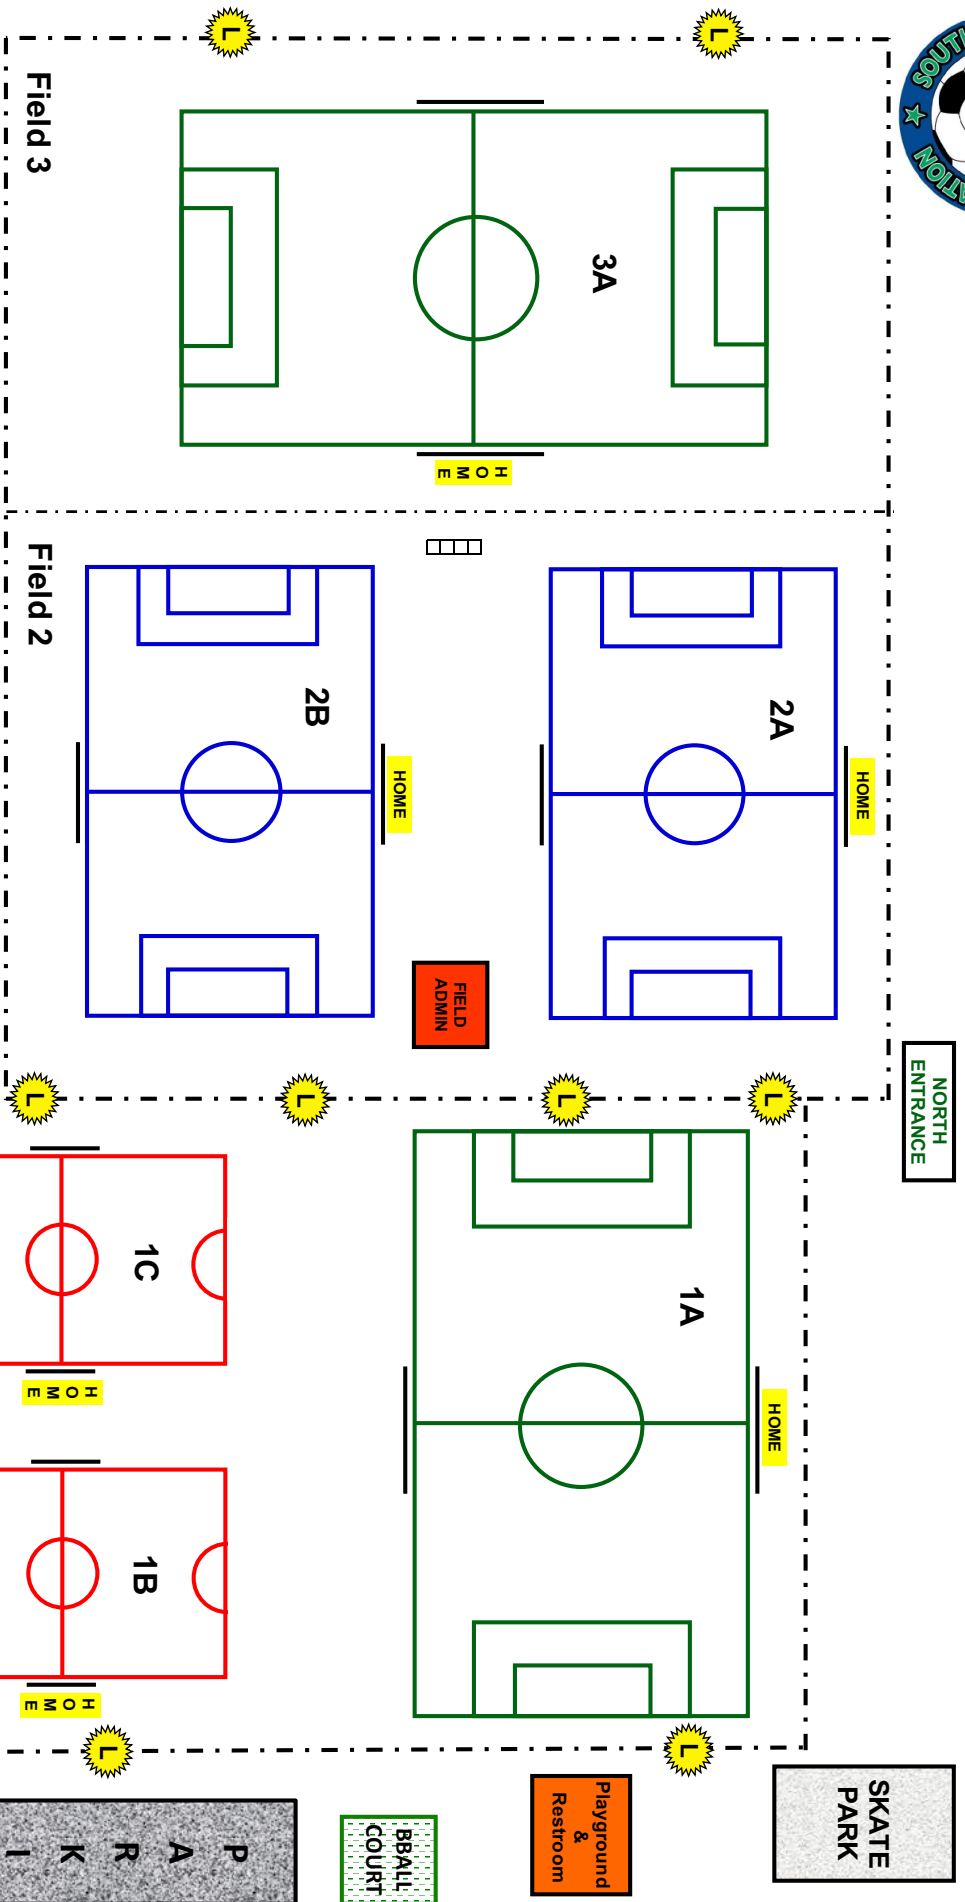

Southern Nevada Soccer Association

ANTHEM HILLS PARK
2256 N Reunion Drive, Henderson 89052

REUNION DRIVE

SOUTH ENTRANCE

P A R K I N G