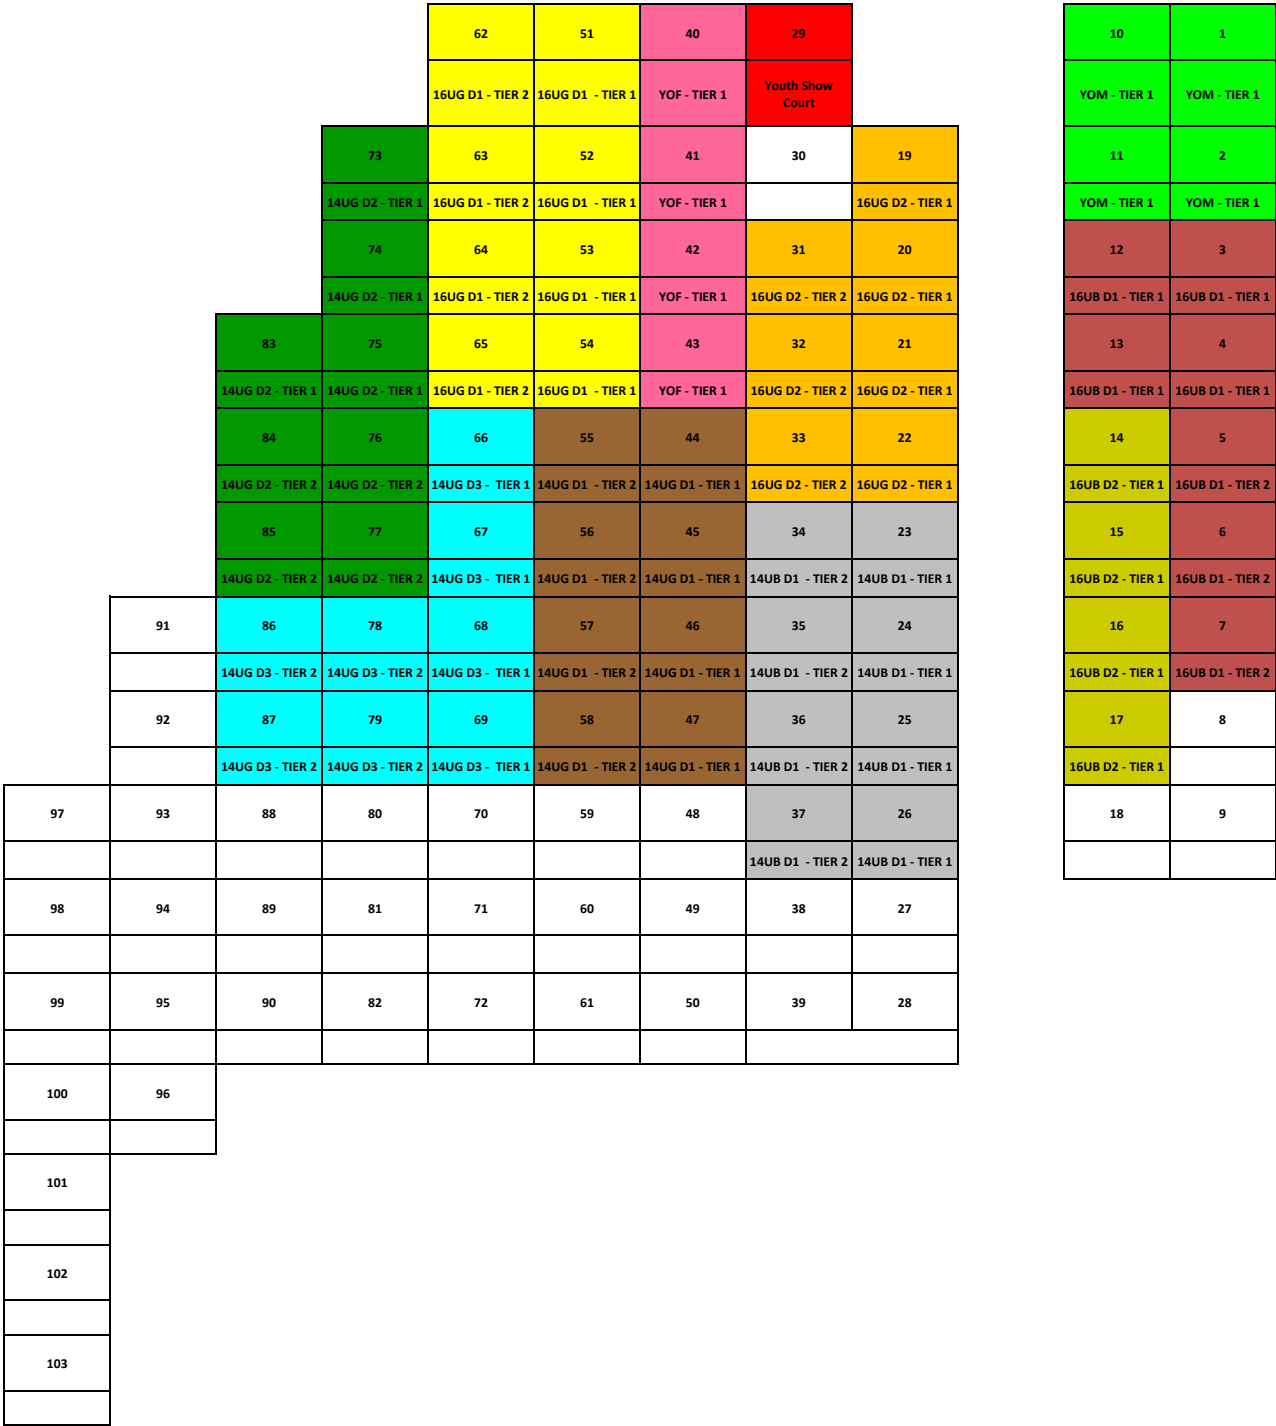

Boardwalk

NET Heights		
Age	M	W
12U-14U	2.2	2.15
15U-16U	2.35	2.2
18U & YO	2.43	2.24
Adult	2.43	2.24

Court Dimensions	
Age	Size
12UG	14m x 7m
13UB	14m x 7m
13UG	16m x 8m
14U-Adult	16m x 8m