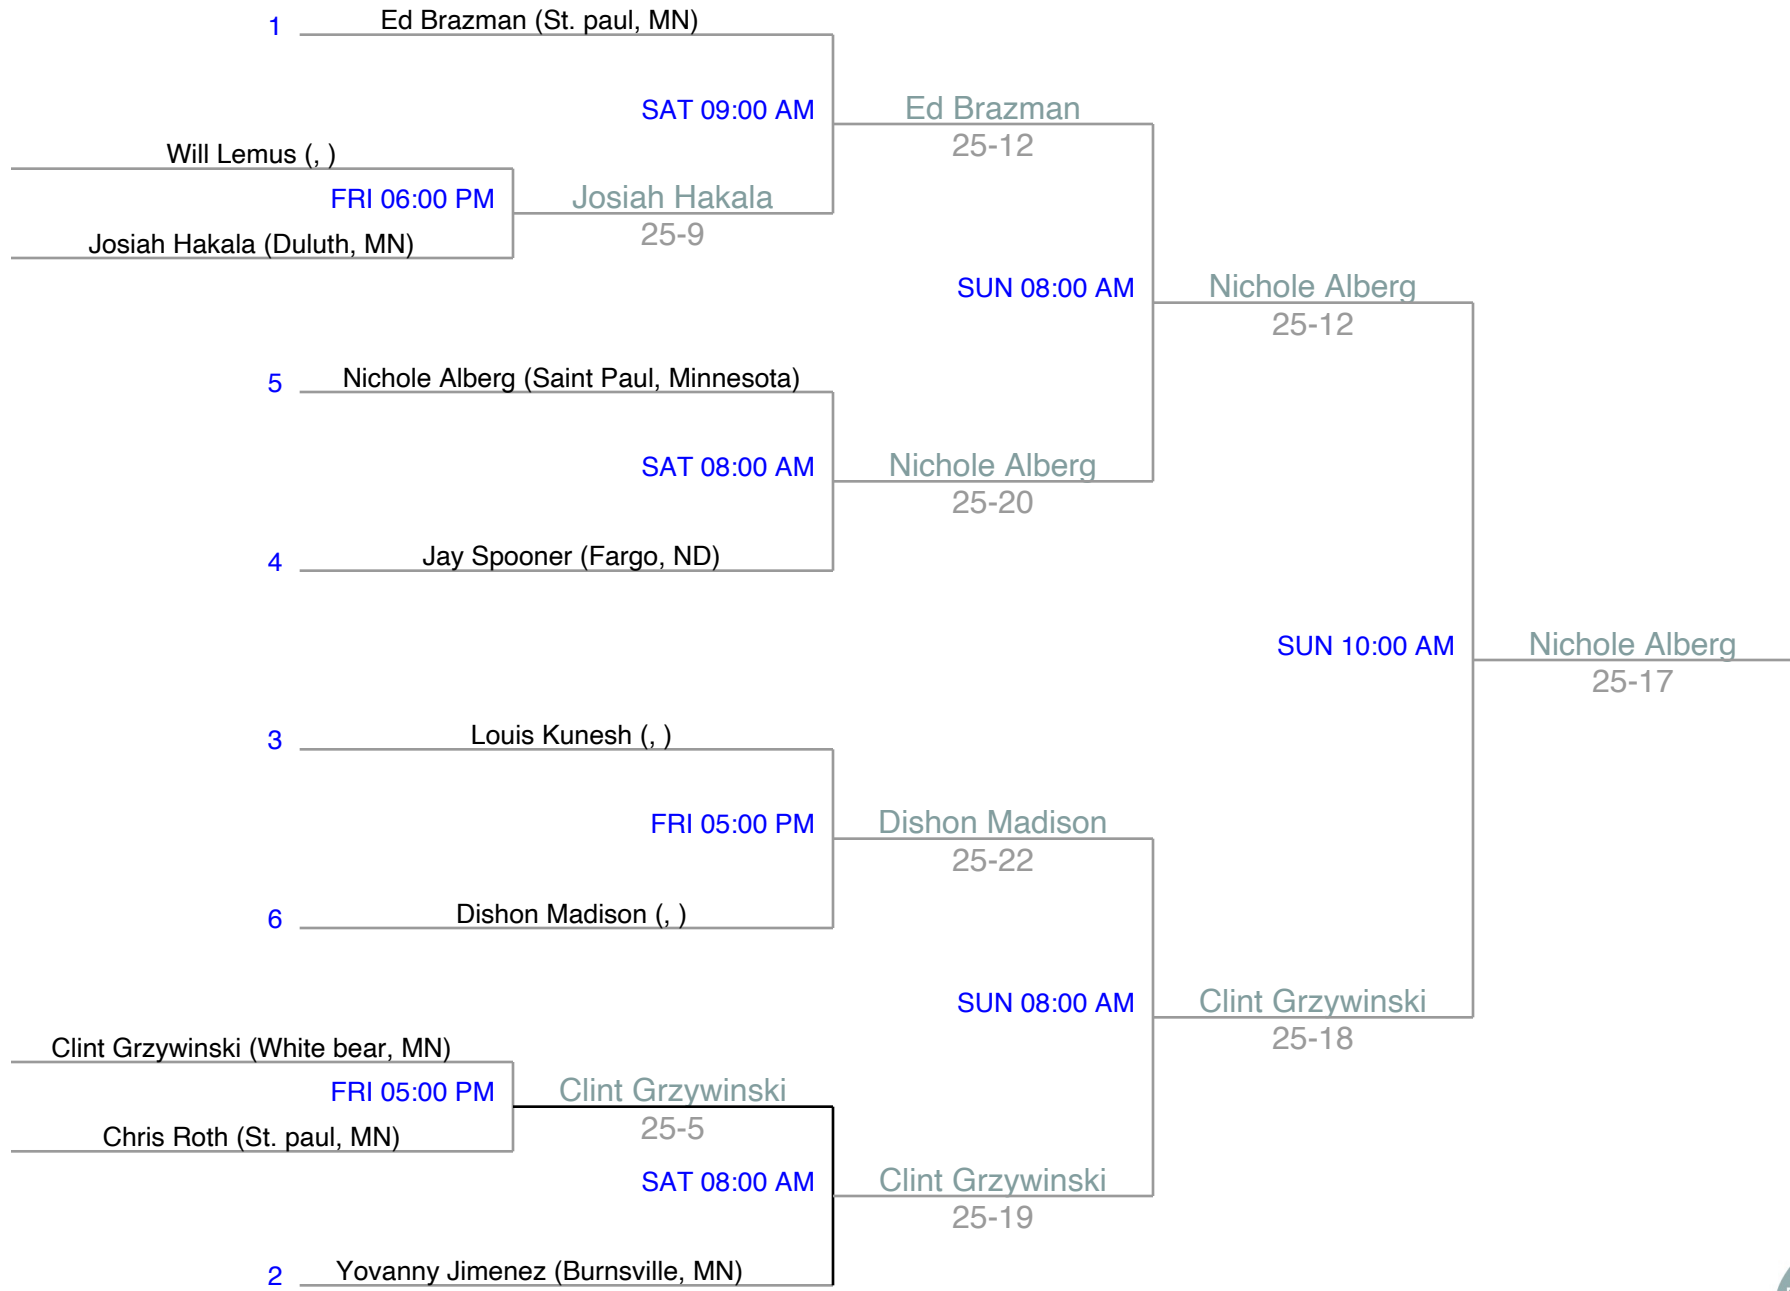

# 2022 MN Summer One-Wall Bash - Open Single

# 2022 MN Summer One-Wall Bash - B Singles

# 2022 MN Summer One-Wall Bash - Open Double