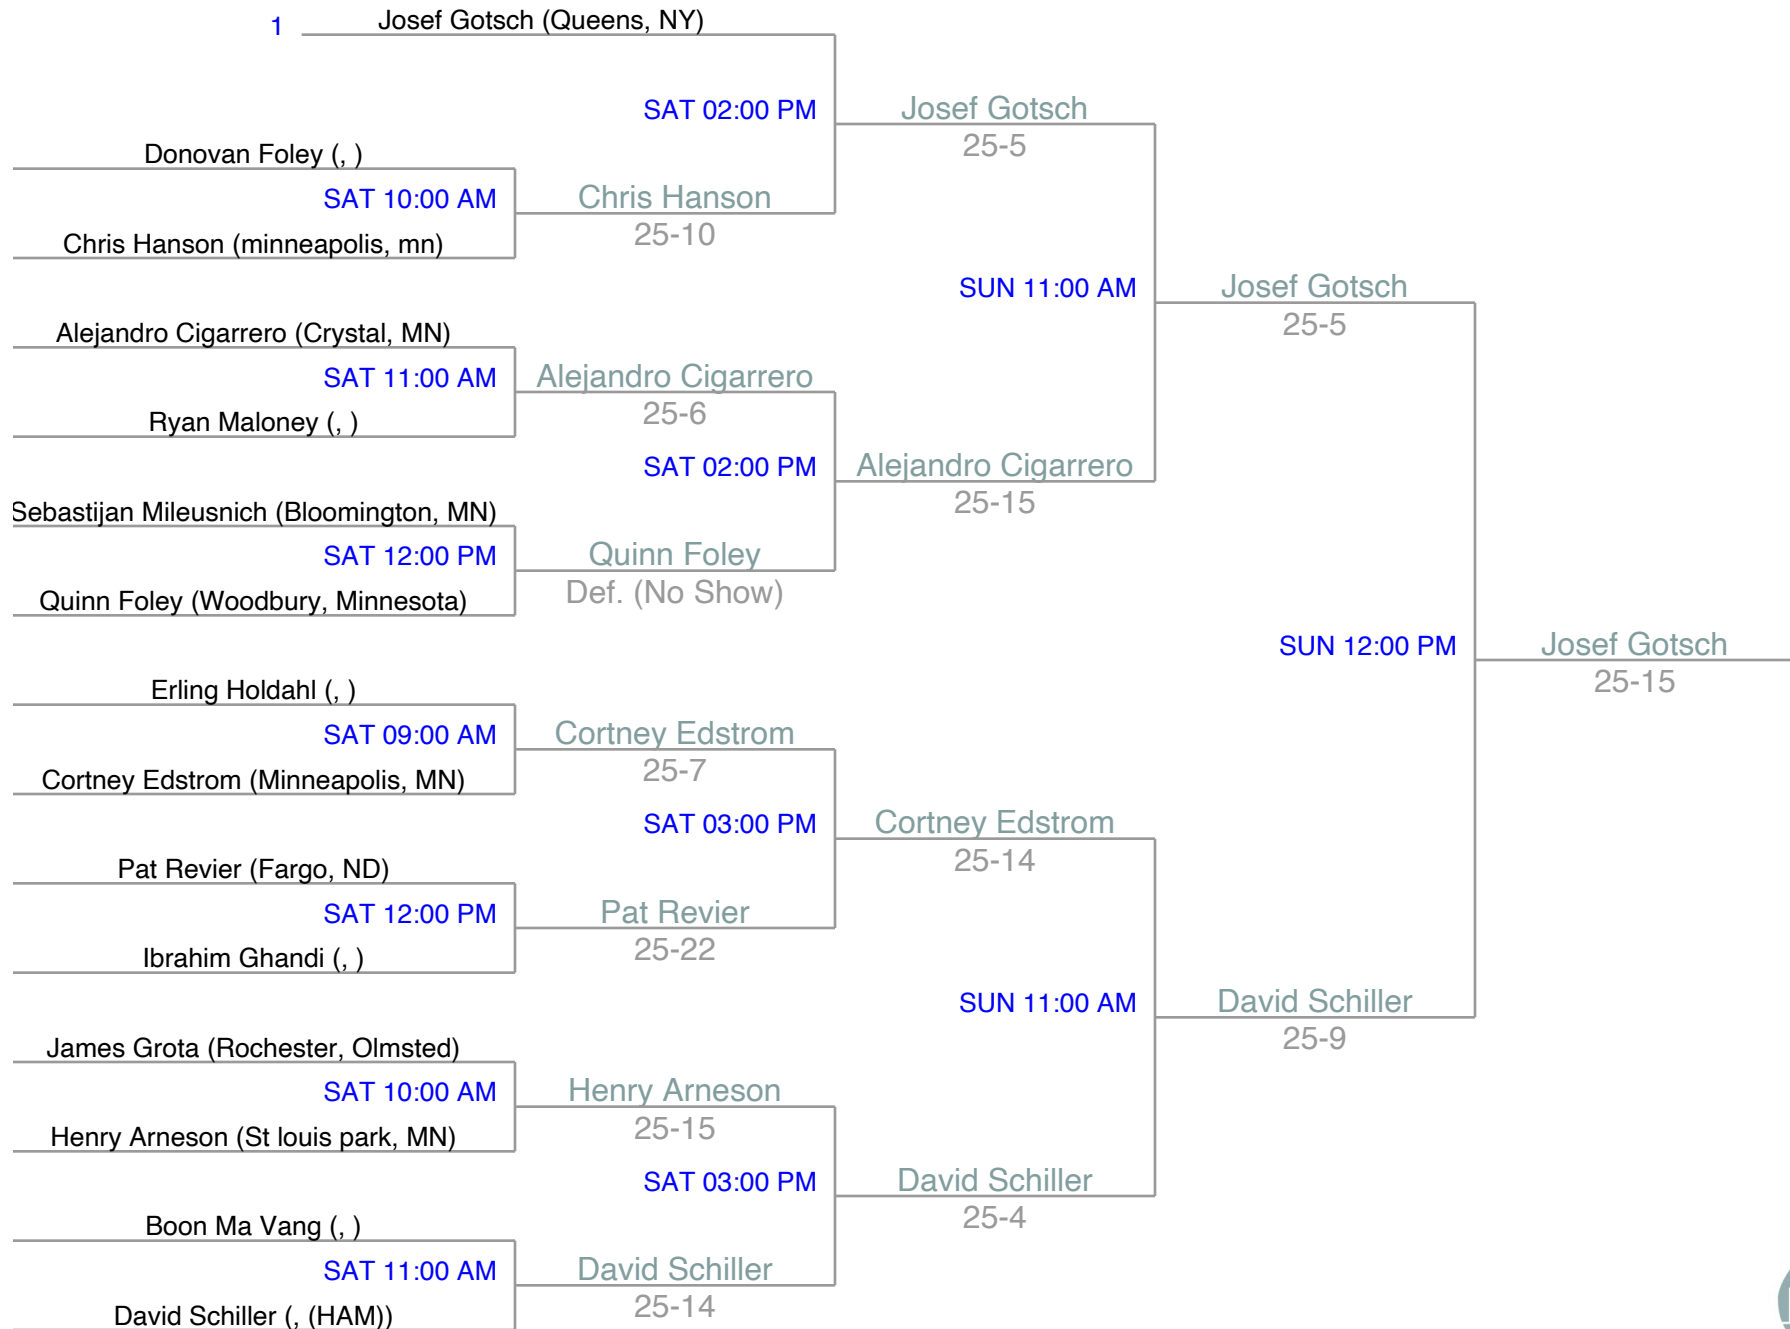

# 2022 MN Summer One-Wall Bash - Open Single

# 2022 MN Summer One-Wall Bash - B Singles

# 2022 MN Summer One-Wall Bash - Open Double

# 2022 MN Summer One-Wall Bash - B Doubles