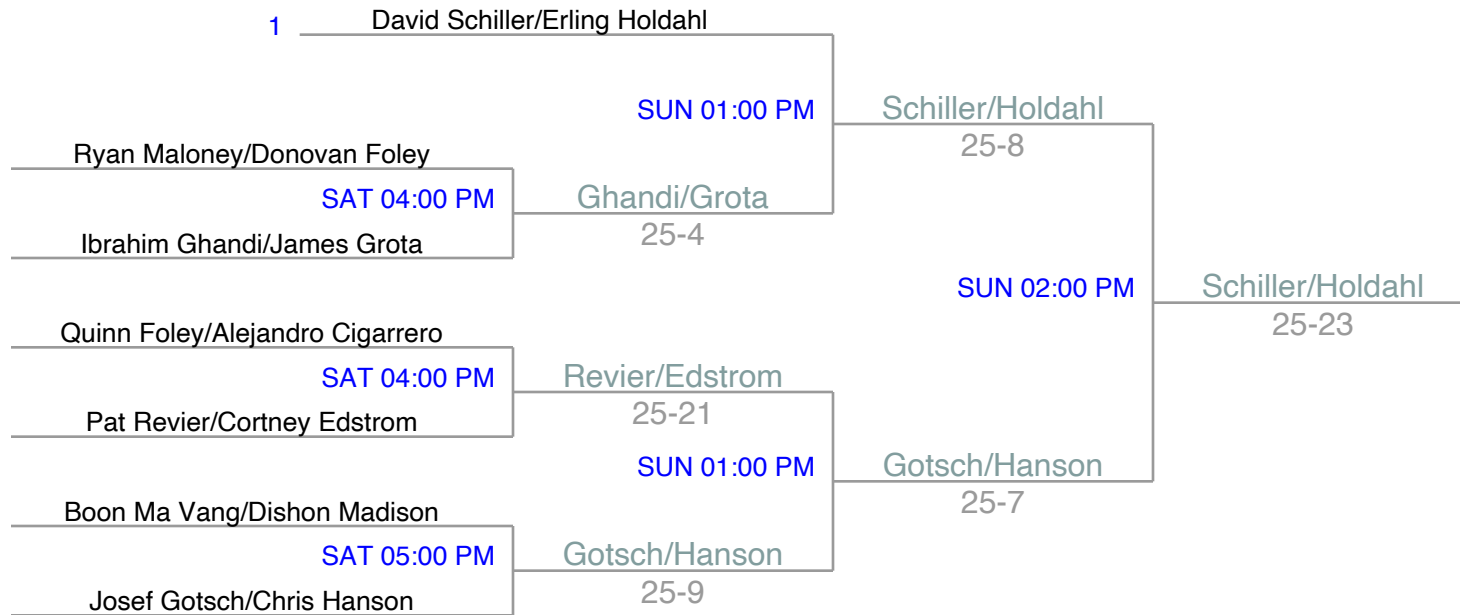

# 2022 MN Summer One-Wall Bash - Open Single

# 2022 MN Summer One-Wall Bash - B Singles

# 2022 MN Summer One-Wall Bash - Open Double