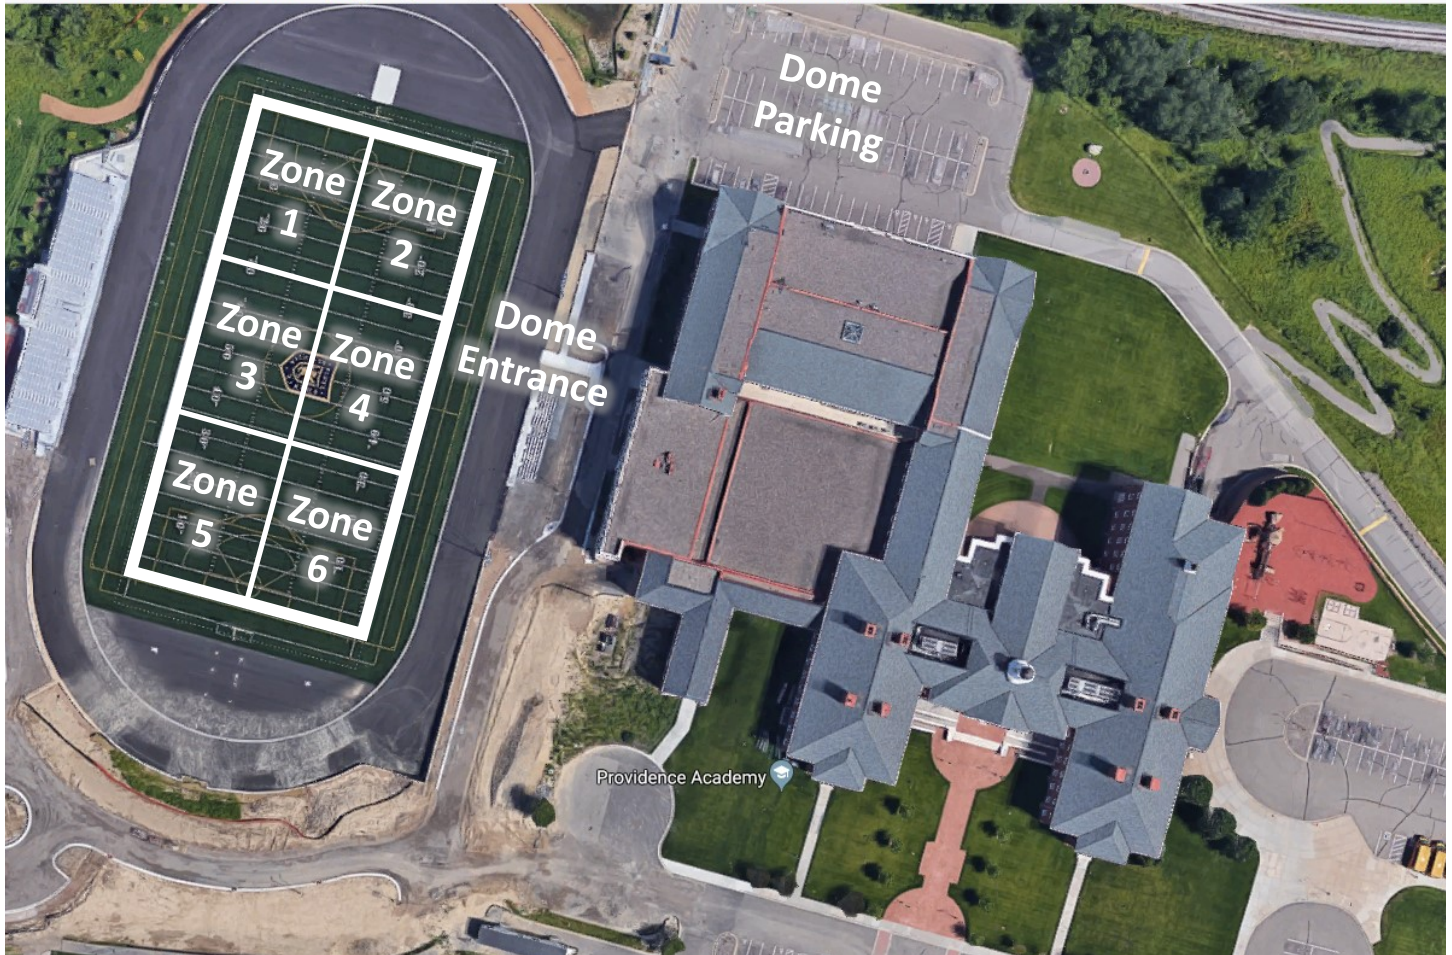

Providence Academy Dome

Address: 15100 Schmidt Lake Rd, Plymouth, MN 55446

From Interstate 494, exit at Rockford Rd (exit 23) and head west for 0.2 mi to Fernbrook Ln N. Turn right onto Fernbrook Ln N and take that north for 1 mi to Schmidt Lake Rd. Take a left onto Schmidt Lake Rd and head west for 0.5 mi to Orchid Ln N. Turn right onto Orchid Ln N.