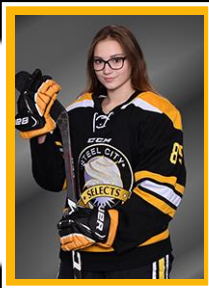

Svetlana Yarosh

Hometown: Canonsburg, PA
H: 5-3 | W: 115 | Shoots: R
NCAA # 2007888499
Canon McMillan High School
GPA: 3.5 | Class of 2022
dadyarosh@gmail.com

F #85