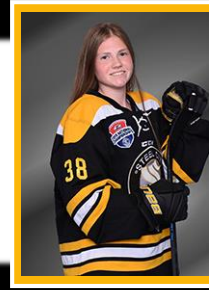

Leah O'Donnell

Hometown: Kittanning, PA
H: 5-3 | W: 125 | Shoots: R
NCAA # 1811345197
Armstrong High School
GPA: 3.8 | Class of 2023
leahodonnell615@gmail.com

D #38