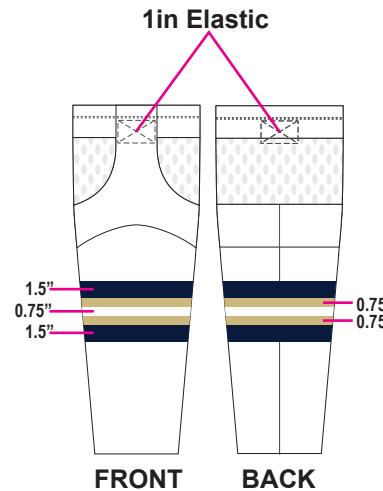

DATE : APR 20,2019

OPT.1

NUMBER

- TWILL - EMBR TWILL ZIG-ZAG
 SUB SCREEN
 LOCATION # FRONT
 BACK SLEEVE

PLAYER NAMES

- DIRECT TO JERSEY TWILL
 NAME BAR TWILL
 HEAT
 SUB

NAME / NUMBER COLORS

- NAME 1 2 3
 NUMBER 1 2 3
 COLOR **NUGGET GOLD PP20** **MIDNIHGT NAVY PP66**