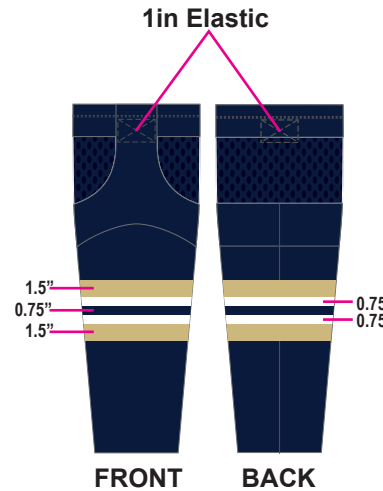

BOHT SHOLDER

 NUMBER # **FONT : PRO BLOCK**

 NAME # **FONT : Haettenschweiler**

BRANDING LOGO

NAVY
 EMB.

N
 EMB.

1234567890
**ABCDEFGHI
 JKLMNOPQ
 RSTUVWXYZ**

 Adult W:11.75" x H:10.3"
 Youht W:11" x H:9.7"

 Adult W:4" x H:3.8"
 Youht W:3.5" x H:3.3"

Twill Zigzag
BACK Youth H:10" & Adult H:12"

Twill Zigzag
SLEEVES Youth H:3" & Adult H:4"

Twill Zigzag
 Youth:2.5" & Adult:3"

EMB.
 W:3.6" x H:0.6"

CUSTOMER

SALES REP

Carolyn

DESIGNER

NPLOY

TEAM : Navy Youth

STYLE : BIG HIT PRO

STYLE : NEW
STYLE : SOCKS NEW

DATE : APR 20,2019

OPT.2

Adult&Youht W:3.25"

FRONT

BACK

ALL DESIGNS ARE PROPERTY OF JOG SPORTS
AND MAY NOT BE USED WITHOUT PERMISSION OF THE CREATOR

NUMBER

- TWILL - EMBR
- TWILL ZIG-ZAG
- SUB
- SCREEN
- LOCATION #
- BACK
- FRONT
- SLEEVE