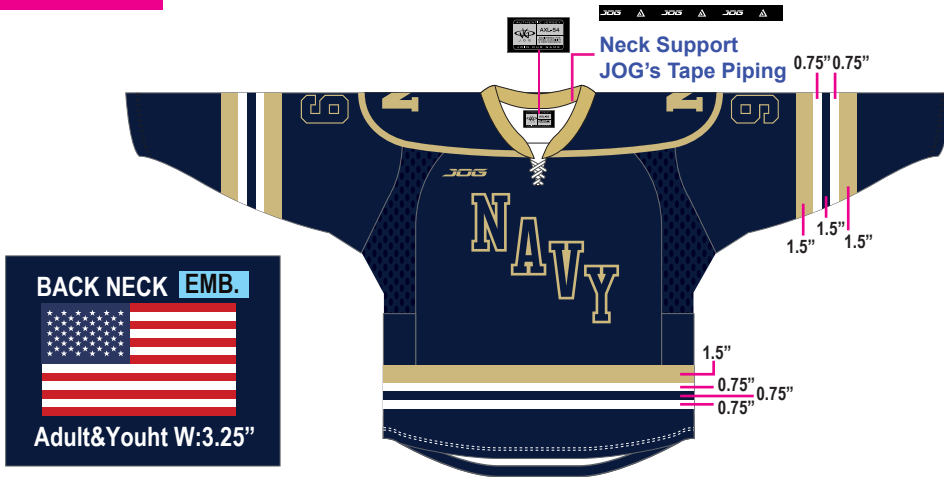

 Adult W:4" x H:3.8"
 Youht W:3.5" x H:3.3"

Twill Zigzag
BACK Youth H:10" & Adult H:12"

Twill Zigzag
SLEEVES Youth H:3" & Adult H:4"

Twill Zigzag
 Youth:2.5" & Adult:3"

EMB.
 W:3.6" x H:0.6"

CUSTOMER

SALES REP

Carolyn

DESIGNER

NPLOY

TEAM : Navy Youth

STYLE : BIG HIT PRO

STYLE : NEW
STYLE : SOCKS NEW

DATE : APR 20,2019

OPT.2

Adult&Youht W:3.25"

FRONT

BACK

ALL DESIGNS ARE PROPERTY OF JOG SPORTS
AND MAY NOT BE USED WITHOUT PERMISSION OF THE CREATOR

NUMBER

- TWILL - EMBR
- TWILL ZIG-ZAG
- SUB
- SCREEN
- LOCATION #
- BACK
- FRONT
- SLEEVE

PLAYER NAMES

- DIRECT TO JERSEY TWILL
- NAME BAR TWILL
- HEAT
- SUB

NAME / NUMBER COLORS

- NAME 1 2 3
- NUMBER 1 2 3
- COLOR **NUGGET GOLD PP20** **WHITE PP14**

EXTRAS

- C/A
- COUNTRY FLAGS

JERSEY FEATURES

- DOUBLE ELBOWS
- DOUBLE SHOULDERS
- FIGHT STRAP
- COLLAR SUPPORT
- SINGLE NEEDLE STITCH
- DOUBLE NEEDLE STITCH
- TRIANGLE INSERT
- WHITE
- LACES
- WHITE