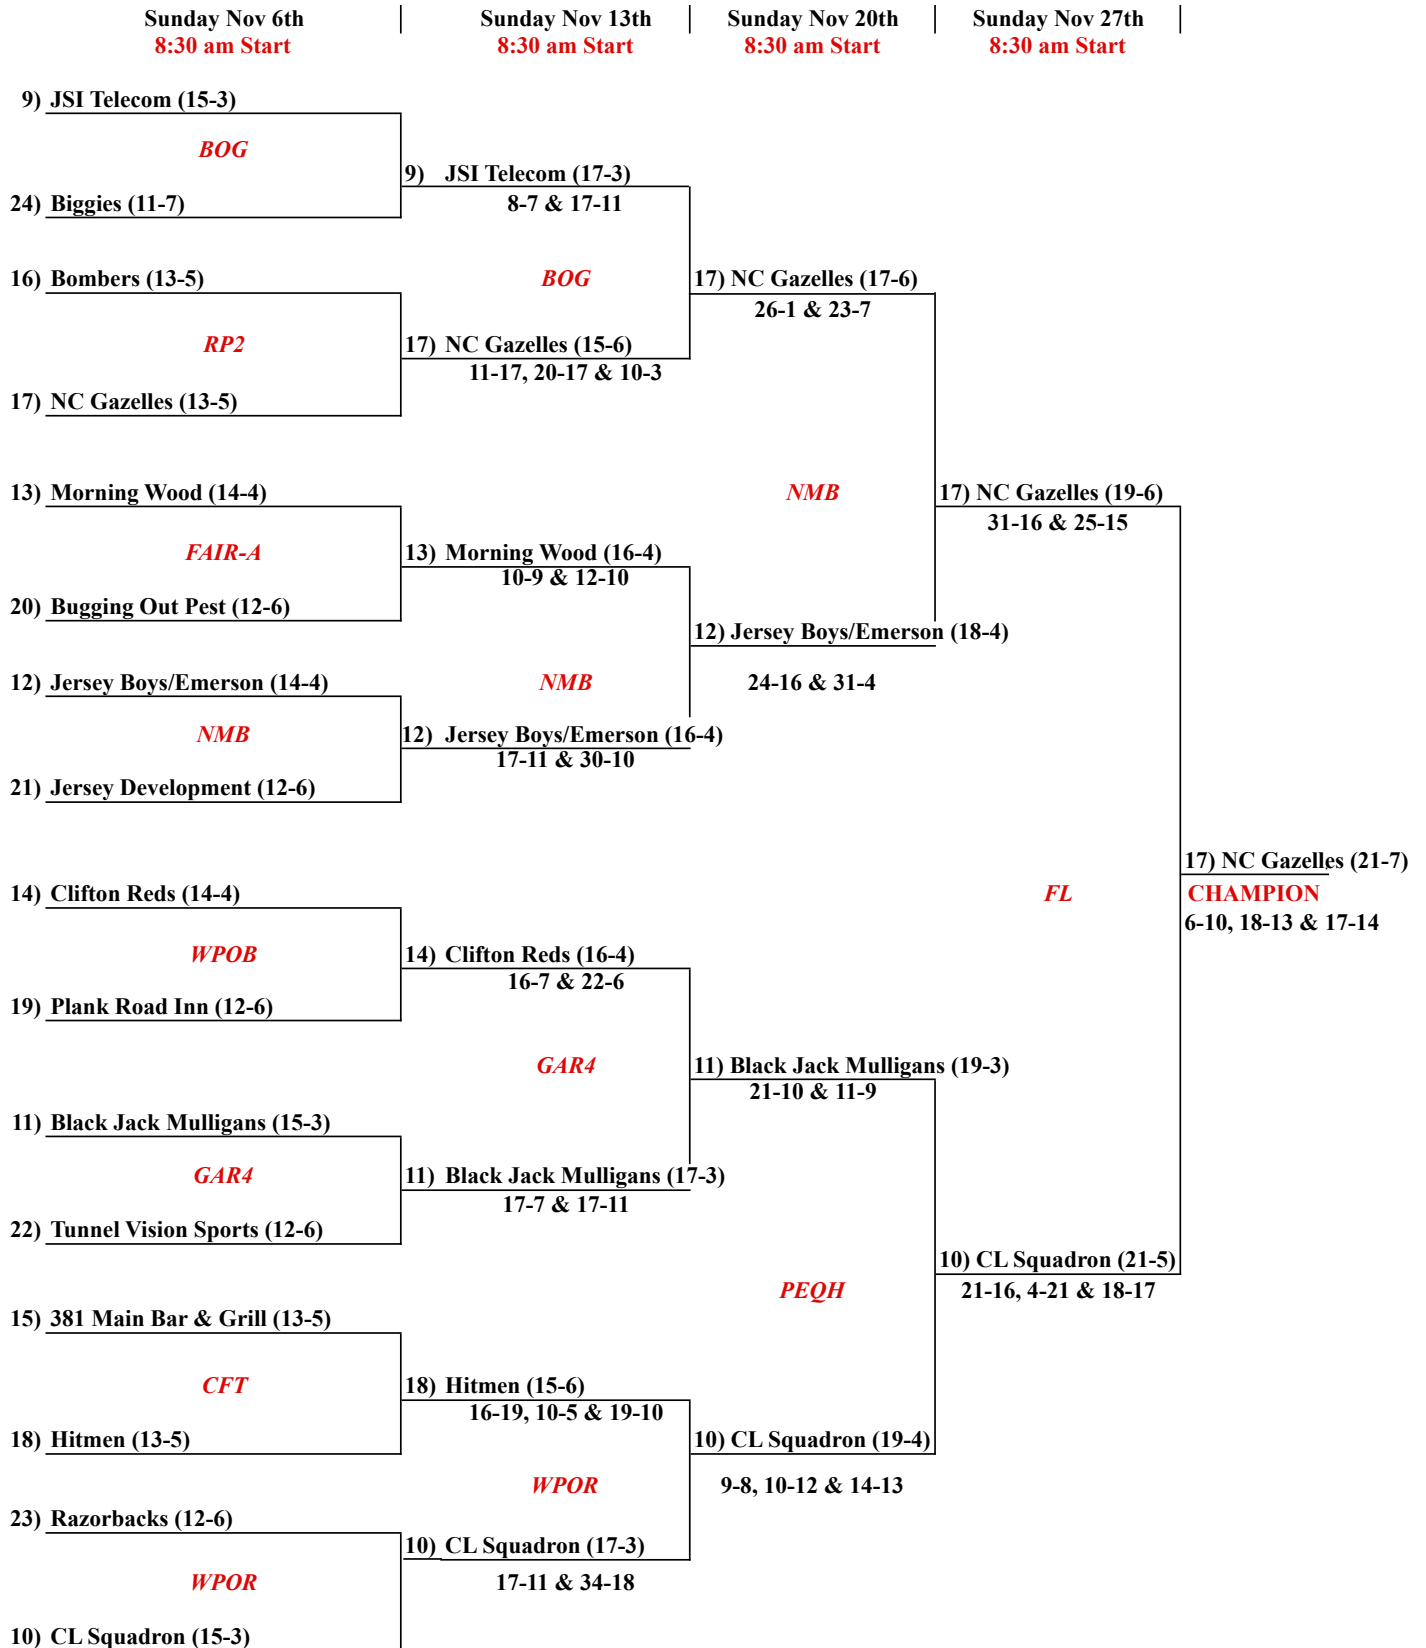

2016 Double AA Sports "A" Fall Playoff Bracket

- All rounds are best of 3 with higher seed home in games 1 & 3
- Umpires will have softballs for all playoff games