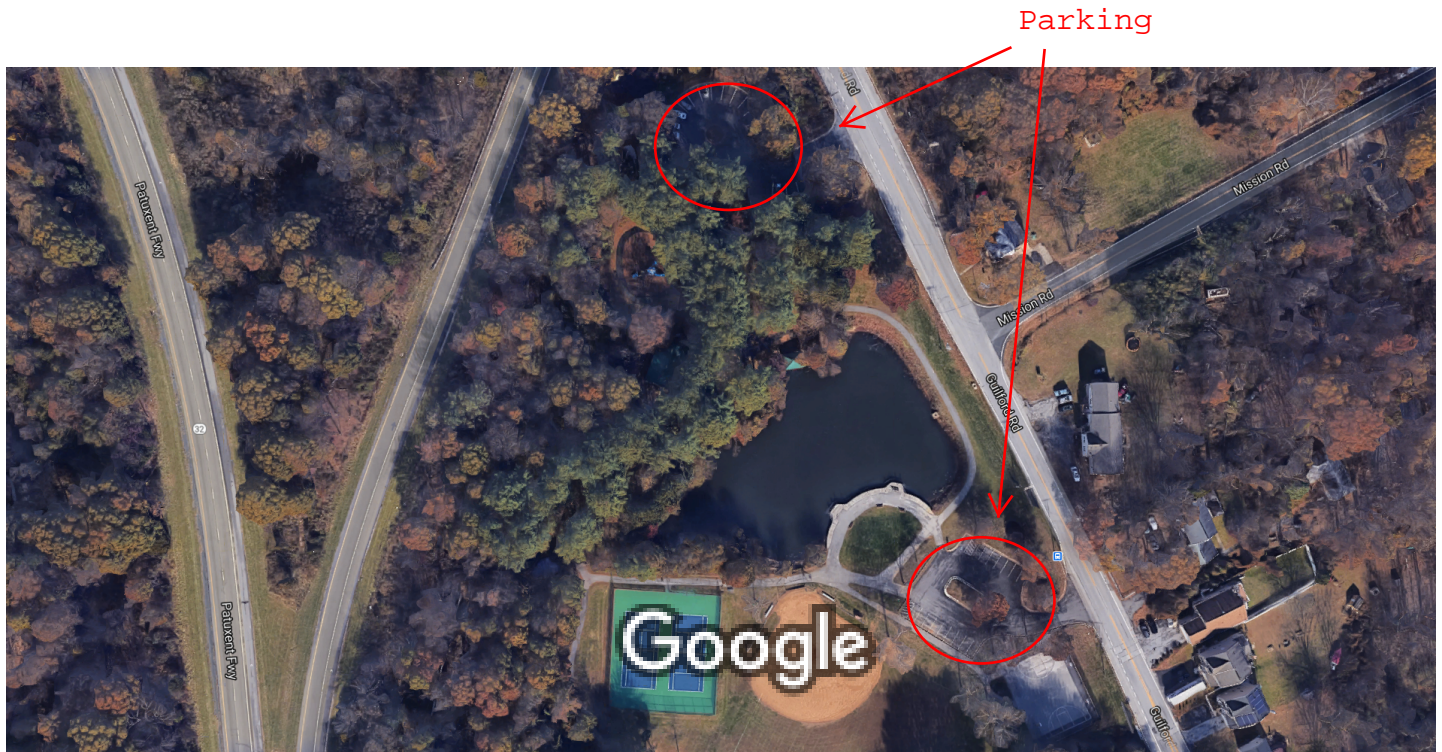

Google Maps Guilford Park

Imagery ©2021 Google, Imagery ©2021 Commonwealth of Virginia, Maxar Technologies, U.S. Geological Survey, USDA Farm Service Agency, Map data ©2021

9900 Guilford Road, Jessup, MD 20794

Guilford Park

4.3 ★★☆☆☆ 198 reviews

Park

Directions

Save

Nearby

Send to your
phone

Share

11-acre park with a .6-mile paved path leading to tennis courts, picnic grounds & a gazebo & pond.

9900 Guilford Rd, Jessup, MD 20794

howardcountymd.gov

(410) 313-4700

553H+R8 Jessup, Maryland

Claim this business