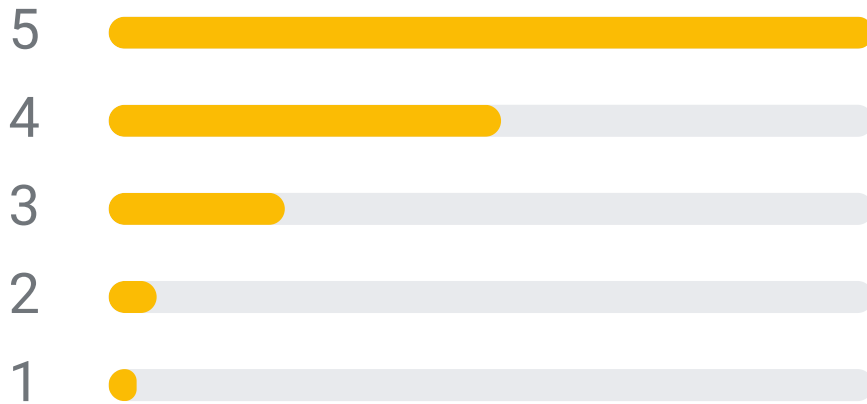

Add missing information

Popular times Mondays ▾

Photos

Review summary

4.3

★★★★☆

198 reviews

"Excellent **place** to fly **fish** and have large **cod** i the pond."