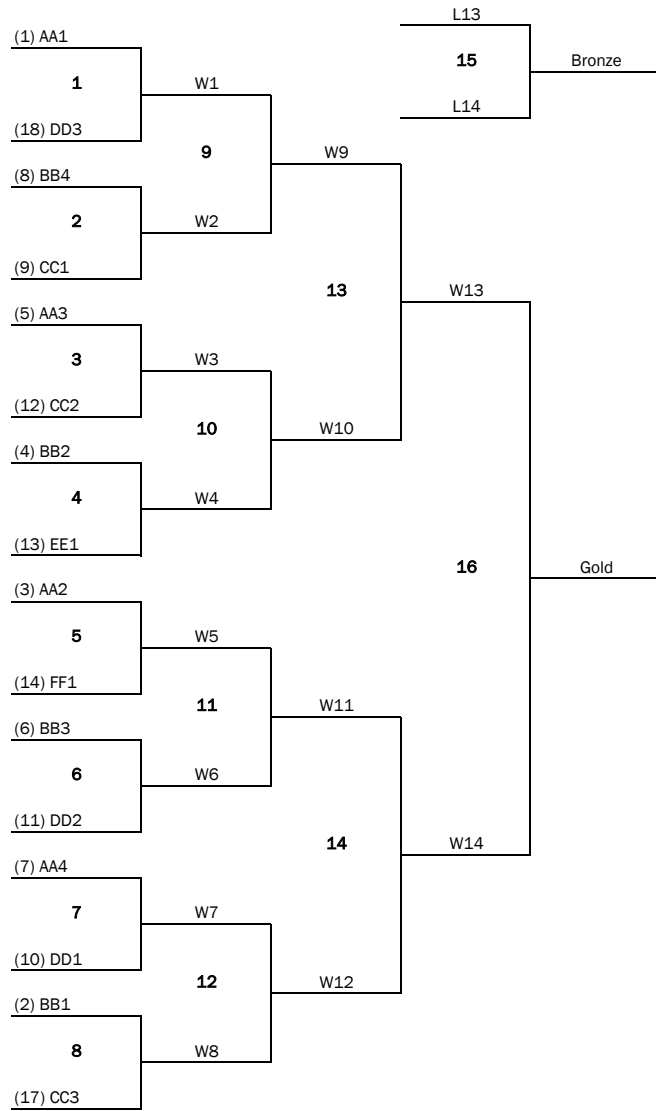

Division: **16UG - D2T1**