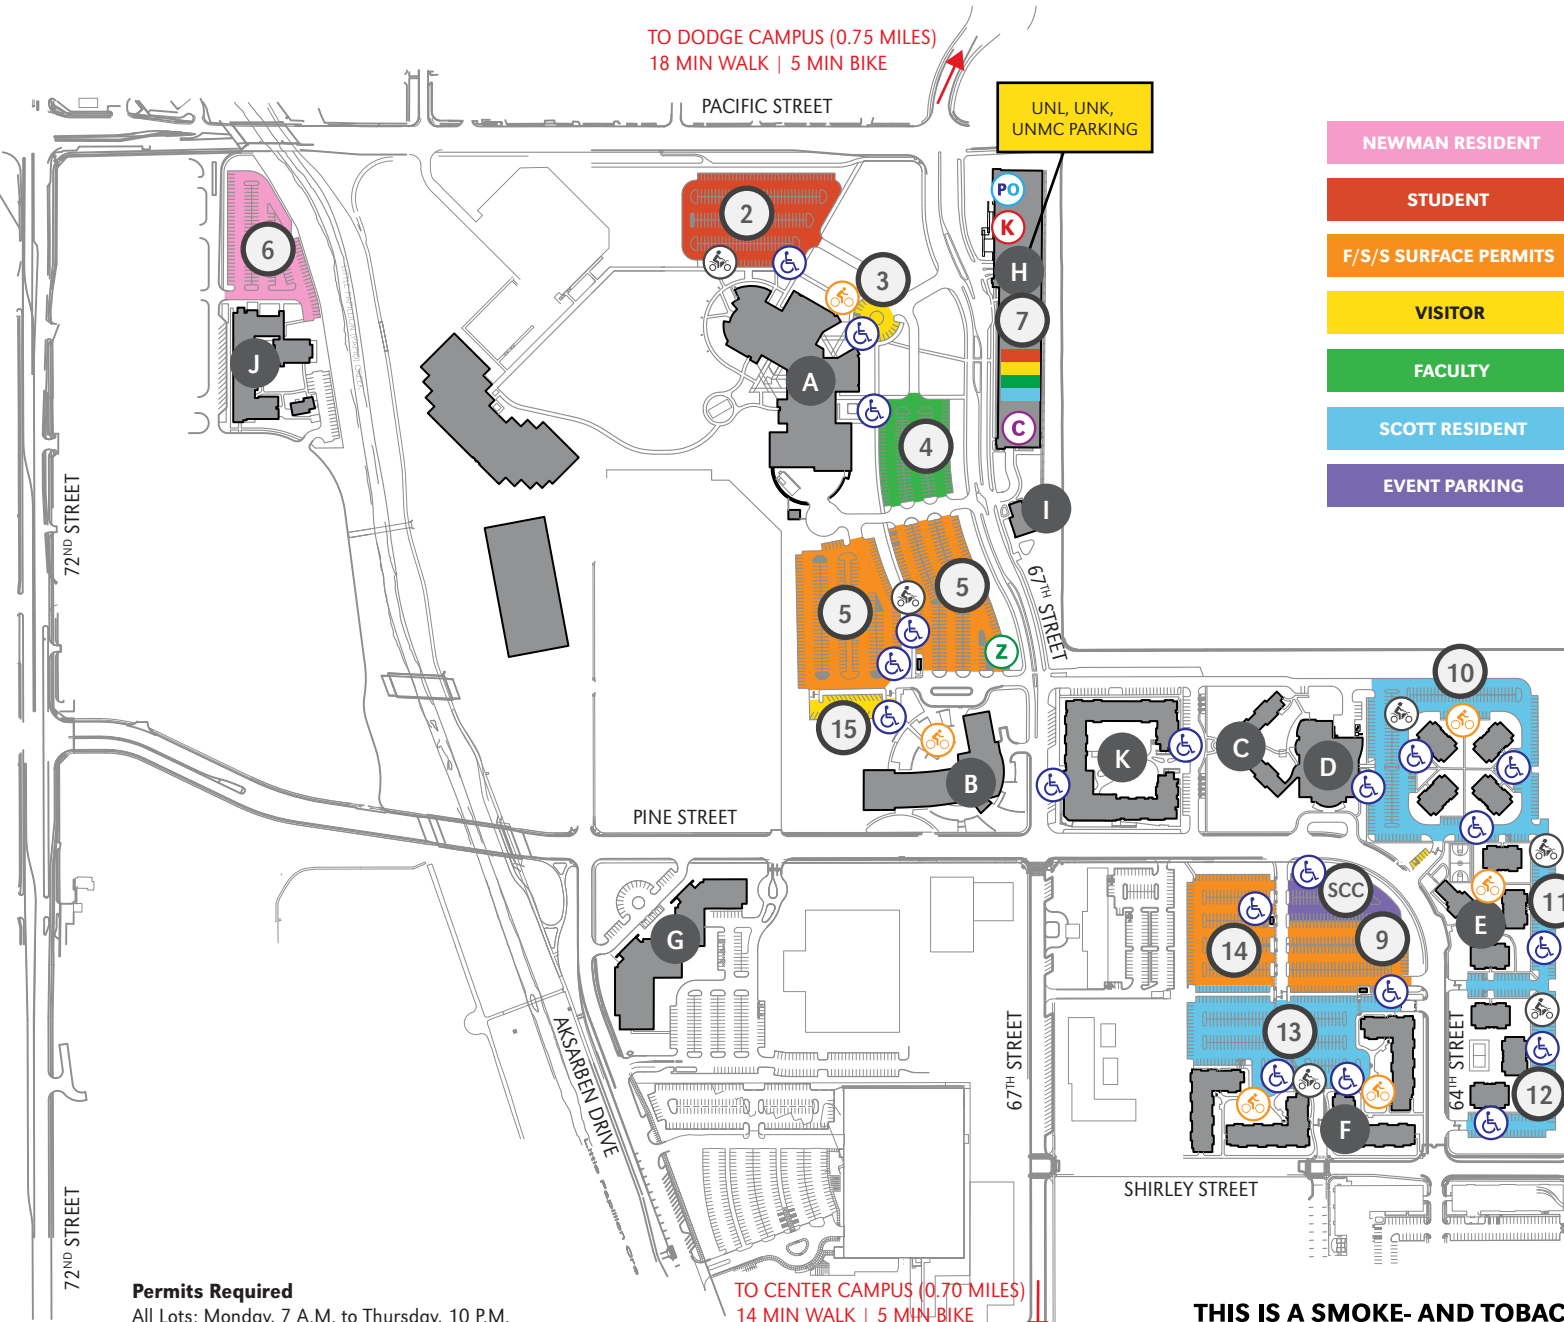

UNIVERSITY OF NEBRASKA AT OMAHA DODGE CAMPUS PARKING MAP

UPDATED 08/04/17

- 1 Allwine Hall (AH)
- 2 Arts & Sciences Hall (ASH)
- 3 Biomechanics Research Building (BRB)
- 4 Caniglia Field (CF)
- 5 Central Utilities Plant (CUP)
- 6 Child Care Center (CCC)
- 7 College of Public Affairs & Community Service (CPACS)
- 8 Barbara Weitz Community Engagement Center (Weitz CEC)
- 9 Criss Library (CL)
- 10 Durham Science Center (DSC)
- 11 East Parking Garage (EPG)
- 12 Eppley Administration Building (EAB)
- 13 Health, Physical Education & Recreation (HPER)
- 14 Henningson Memorial Campanile (HMC) (clock tower)
- 15 Kayser Hall (KH)
- 16 Landscape Services (LS)
- 17 Maverick Village (MV)
- 18 Milo Bail Student Center (MBSC)
- 19 Pep Bowl (open space)
- 20 Resource Conservation & Recovery Area (RCRA)
- 21 Roskens Hall (RH)
- 22 Sapp Fieldhouse (SFH)
- 23 Sculpture & Ceramics Studio (SCS)
- 24 Strauss Performing Arts Center (SPAC)
- 25 Thompson Alumni Center (TAC)
- 26 University Village (UV)
- 27 Weber Fine Arts Building (WFAB)
- 28 Welcome Center (WC)
- 29 West Parking Garage (WPG)

UPDATED 08/04/17

TO DODGE CAMPUS (0.75 MILES)
18 MIN WALK | 5 MIN BIKE

- NEWMAN RESIDENT
- STUDENT
- F/S/S SURFACE PERMITS
- VISITOR
- FACULTY
- SCOTT RESIDENT
- EVENT PARKING

- A Peter Kiewit Institute (PKI)
- B Mammel Hall (MH)
- C Scott Residence Hall (SRH)
- D Scott Conference Center (SCC)
- E Scott Village (SV)
- F Scott Court (SC)
- G Scott Technology Center (STC)
- H Pacific Street Garage (PSG)
- I Parking Services (PS)
- J Newman Center (NC)
- K Maverick Landing/Scott Crossing

- C CARPOOL
- K KIOSKS
- BICYCLE RACKS
- Z ZIPCARS
- PO PARK OMAHA
- HANDICAP PARKING
- MOTORCYCLE PARKING

Permits Required
All Lots: Monday, 7 A.M. to Thursday, 10 P.M.

TO CENTER CAMPUS (0.70 MILES)
14 MIN WALK | 5 MIN BIKE