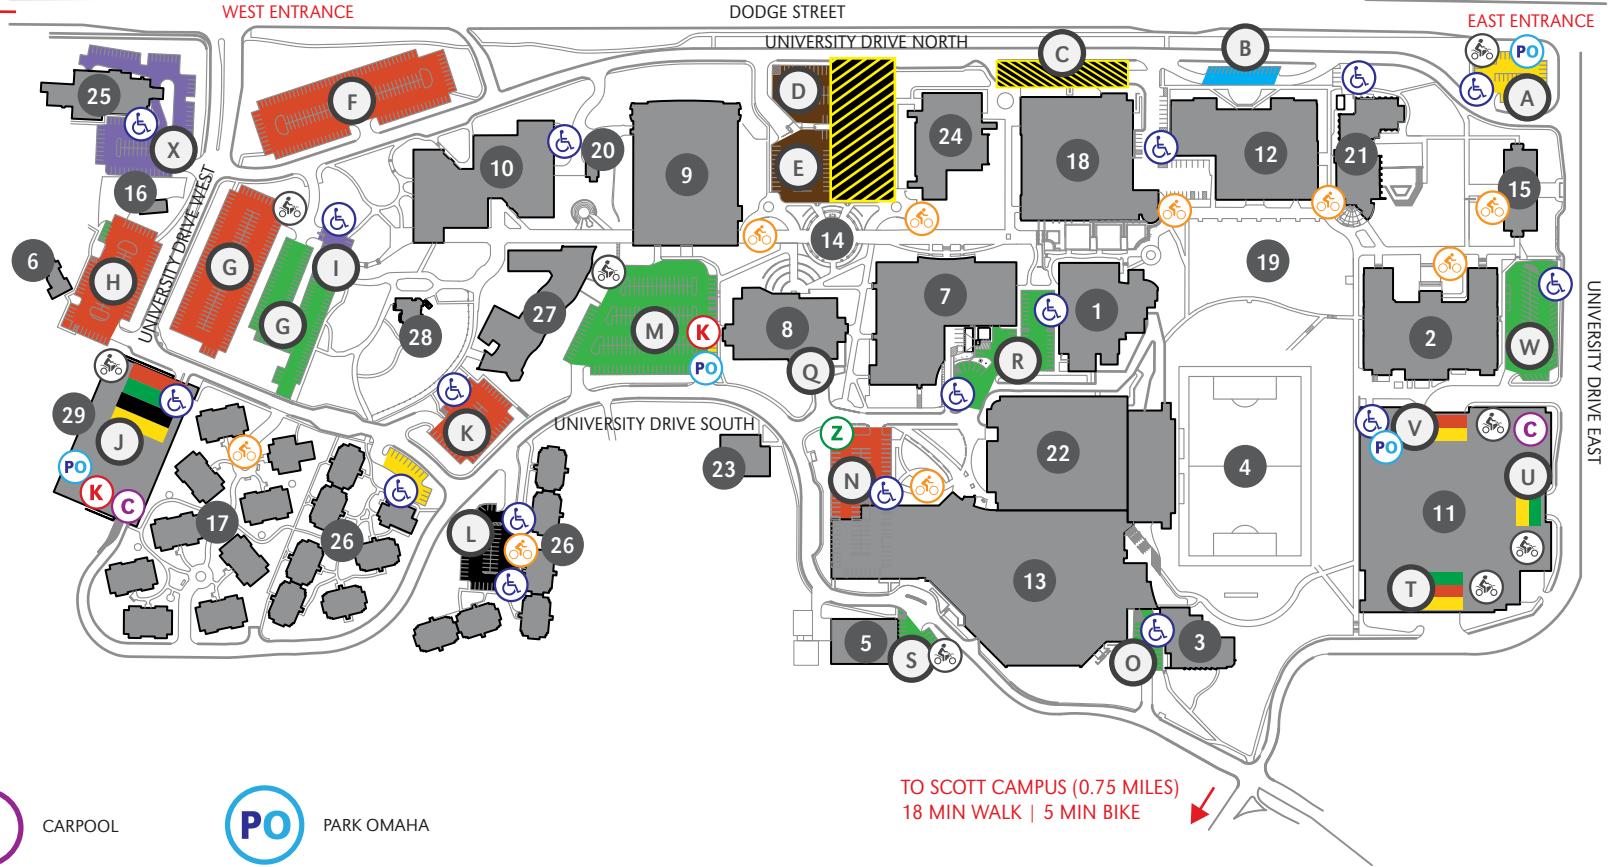

UNIVERSITY OF NEBRASKA AT OMAHA DODGE CAMPUS PARKING MAP

UPDATED 08/04/17

1. 1 Allwine Hall (AH)
2. 2 Arts & Sciences Hall (ASH)
3. 3 Biomechanics Research Building (BRB)
4. 4 Caniglia Field (CF)
5. 5 Central Utilities Plant (CUP)
6. 6 Child Care Center (CCC)
7. 7 College of Public Affairs & Community Service (CPACS)
8. 8 Barbara Weitz Community Engagement Center (Weitz CEC)
9. 9 Criss Library (CL)
10. 10 Durham Science Center (DSC)
11. 11 East Parking Garage (EPG)
12. 12 Eppley Administration Building (EAB)
13. 13 Health, Physical Education & Recreation (HPER)
14. 14 Henningson Memorial Campanile (HMC) (clock tower)
15. 15 Kayser Hall (KH)
16. 16 Landscape Services (LS)
17. 17 Maverick Village (MV)
18. 18 Milo Bail Student Center (MBSC)
19. 19 Pep Bowl (open space)
20. 20 Resource Conservation & Recovery Area (RCRA)
21. 21 Roskens Hall (RH)
22. 22 Sapp Fieldhouse (SFH)
23. 23 Sculpture & Ceramics Studio (SCS)
24. 24 Strauss Performing Arts Center (SPAC)
25. 25 Thompson Alumni Center (TAC)
26. 26 University Village (UV)
27. 27 Weber Fine Arts Building (WFAB)
28. 28 Welcome Center (WC)
29. 29 West Parking Garage (WPG)

UNL, UNK, UNMC PARKING

Y First Christian Church (FCC)

TO CENTER CAMPUS PARKING ←

Permits Required
Surface Lots: Monday, 7 A.M. to Friday, 5 P.M.
Garages: Monday, 7 A.M. to Thursday, 10 P.M.

UNL, UNK, UNMC PARKING

Z Saint Margaret Mary (SMM)

- **STUDENT**
- **F/S/S SURFACE PERMITS**
- **VISITOR**
- **FACULTY**
- **RESERVED**
- **EVENT PARKING**
- **CEC VISITOR**
- **MV/UV RESIDENT**
- **CLOSED LOTS**

- **C** CARPOOL
- **K** KIOSKS
- **Bicycle icon** BICYCLE RACKS
- **Z** ZIPCARS
- **PO** PARK OMAHA
- **Handicap icon** HANDICAP PARKING
- **Motorcycle icon** MOTORCYCLE PARKING

TO SCOTT CAMPUS (0.75 MILES)
18 MIN WALK | 5 MIN BIKE

UNIVERSITY OF
Nebraska
Omaha

402.554.2800 | unomaha.edu

THIS IS A SMOKE- AND TOBACCO-FREE CAMPUS AS OF 8/22/16