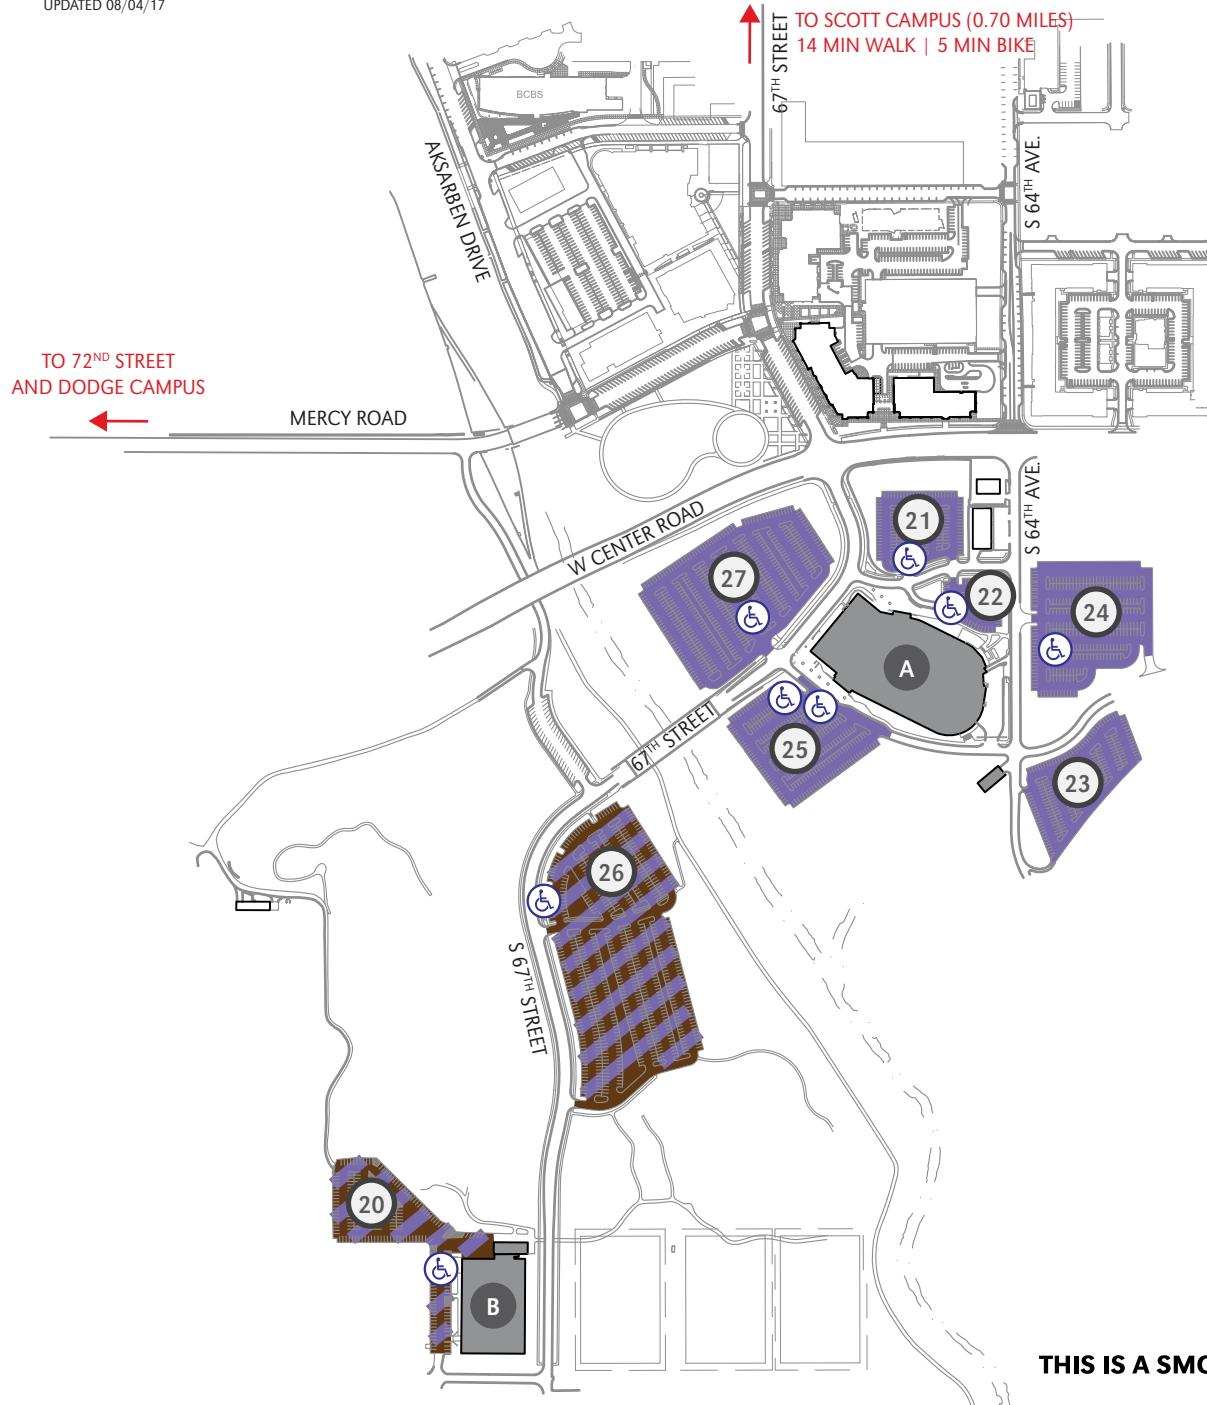

UPDATED 08/04/17

TO DODGE CAMPUS (0.75 MILES)
18 MIN WALK | 5 MIN BIKE

- NEWMAN RESIDENT
- STUDENT
- F/S/S SURFACE PERMITS
- VISITOR
- FACULTY
- SCOTT RESIDENT
- EVENT PARKING

- A Peter Kiewit Institute (PKI)
- B Mammel Hall (MH)
- C Scott Residence Hall (SRH)
- D Scott Conference Center (SCC)
- E Scott Village (SV)
- F Scott Court (SC)
- G Scott Technology Center (STC)
- H Pacific Street Garage (PSG)
- I Parking Services (PS)
- J Newman Center (NC)
- K Maverick Landing/Scott Crossing

- C CARPOOL
- K KIOSKS
- BICYCLE RACKS
- Z ZIPCARS
- PO PARK OMAHA
- HANDICAP PARKING
- MOTORCYCLE PARKING

Permits Required
All Lots: Monday, 7 A.M. to Thursday, 10 P.M.

TO CENTER CAMPUS (0.70 MILES)
14 MIN WALK | 5 MIN BIKE

THIS IS A SMOKE- AND TOBACCO-FREE CAMPUS AS OF 8/22/16

402.554.2800 | unomaha.edu

UNIVERSITY OF NEBRASKA AT OMAHA CENTER CAMPUS PARKING MAP

UPDATED 08/04/17

- A Baxter Arena
- B Center Dome

EVENT PARKING

NO PERMITS REQUIRED