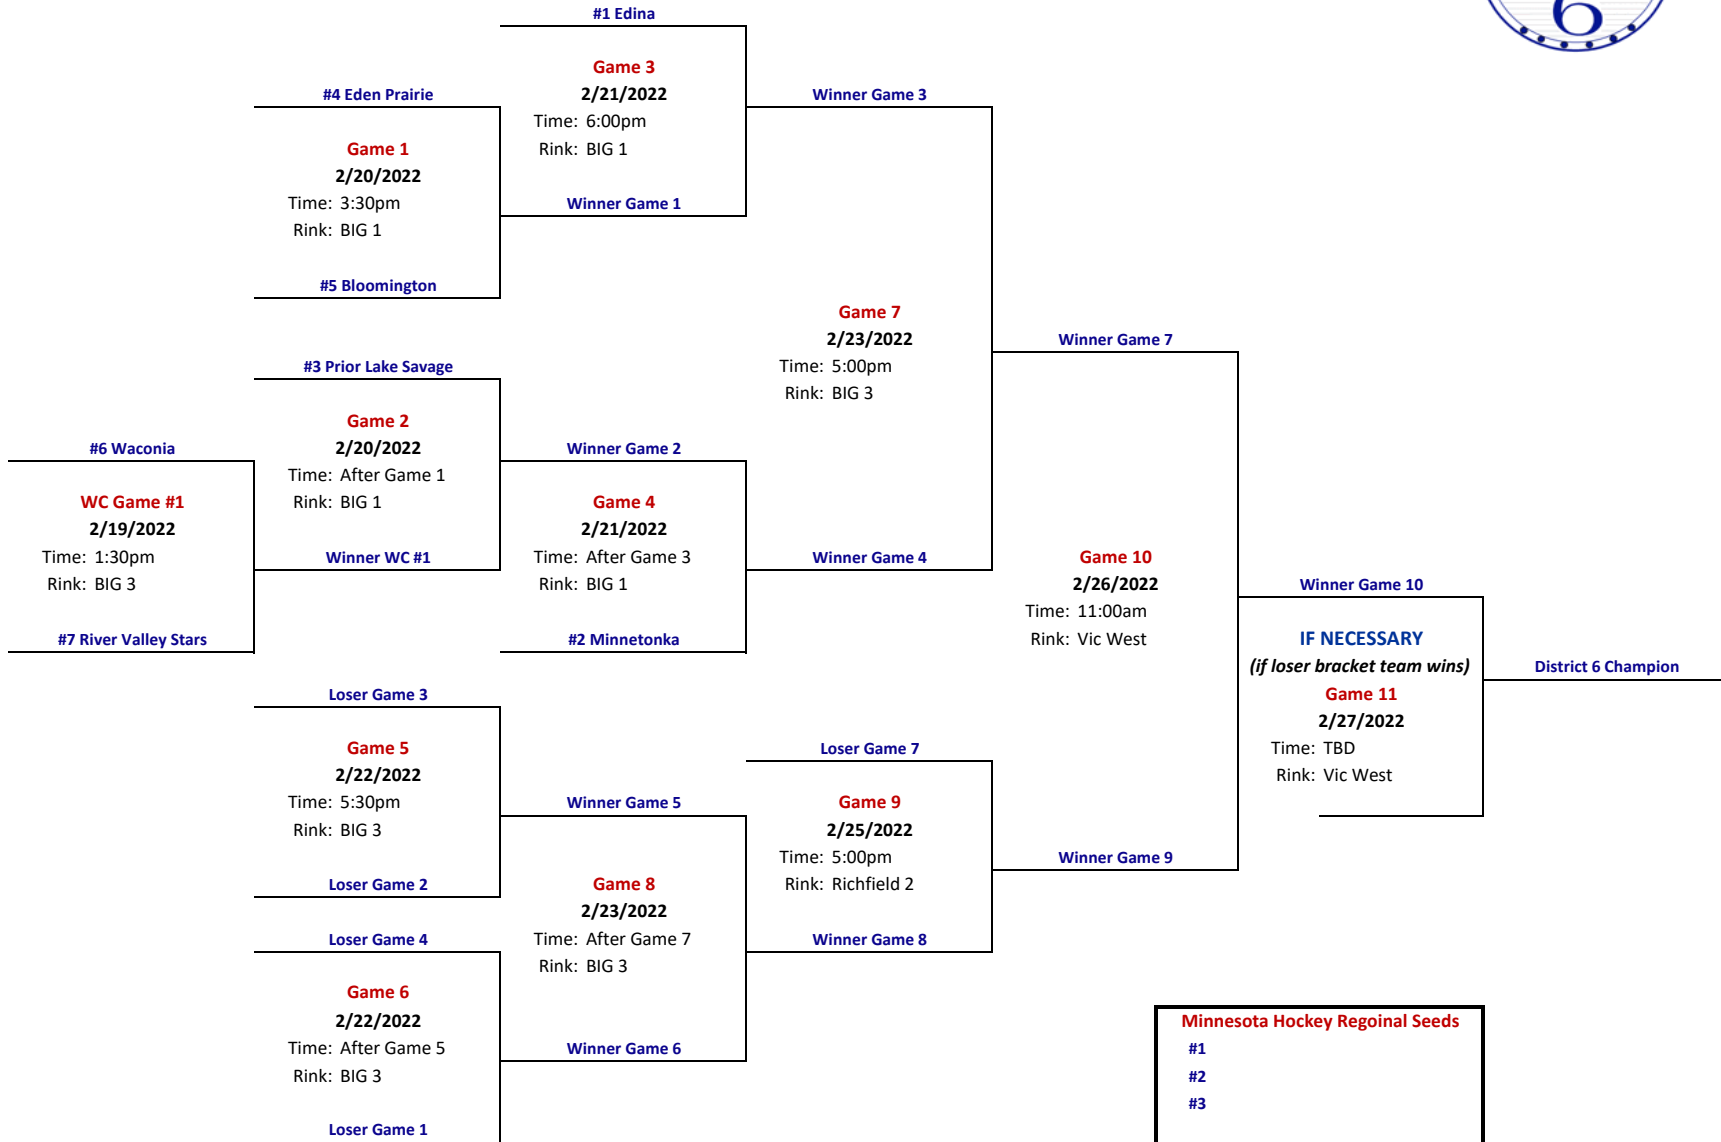

# 2021-22 Girls 12A Playoffs

HOST: Jefferson Hockey Association ARENA: Bloomington Ice Gardens/Richfield Ice Arena  
February 19 - 27, 2022

League Champion will have automatic bid to Regions  
See District 6 rulebook 15.2 for specifics details