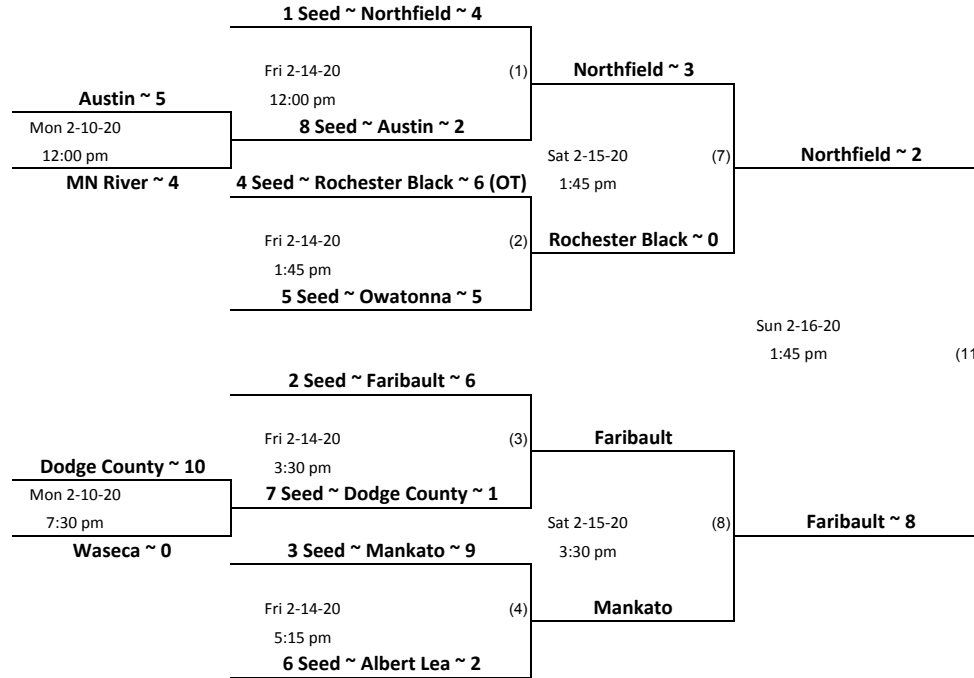

# Minnesota Hockey District 9 PWA League Play-offs

Games played in Mankato

*The Highest Seed in Each Game is the Home Team*

PeeWee A  
District Tournament  
Location: Mankato  
Director: Jenny Pierskalla  
[mankatotcr58@gmail.com](mailto:mankatotcr58@gmail.com)

## Playback Bracket