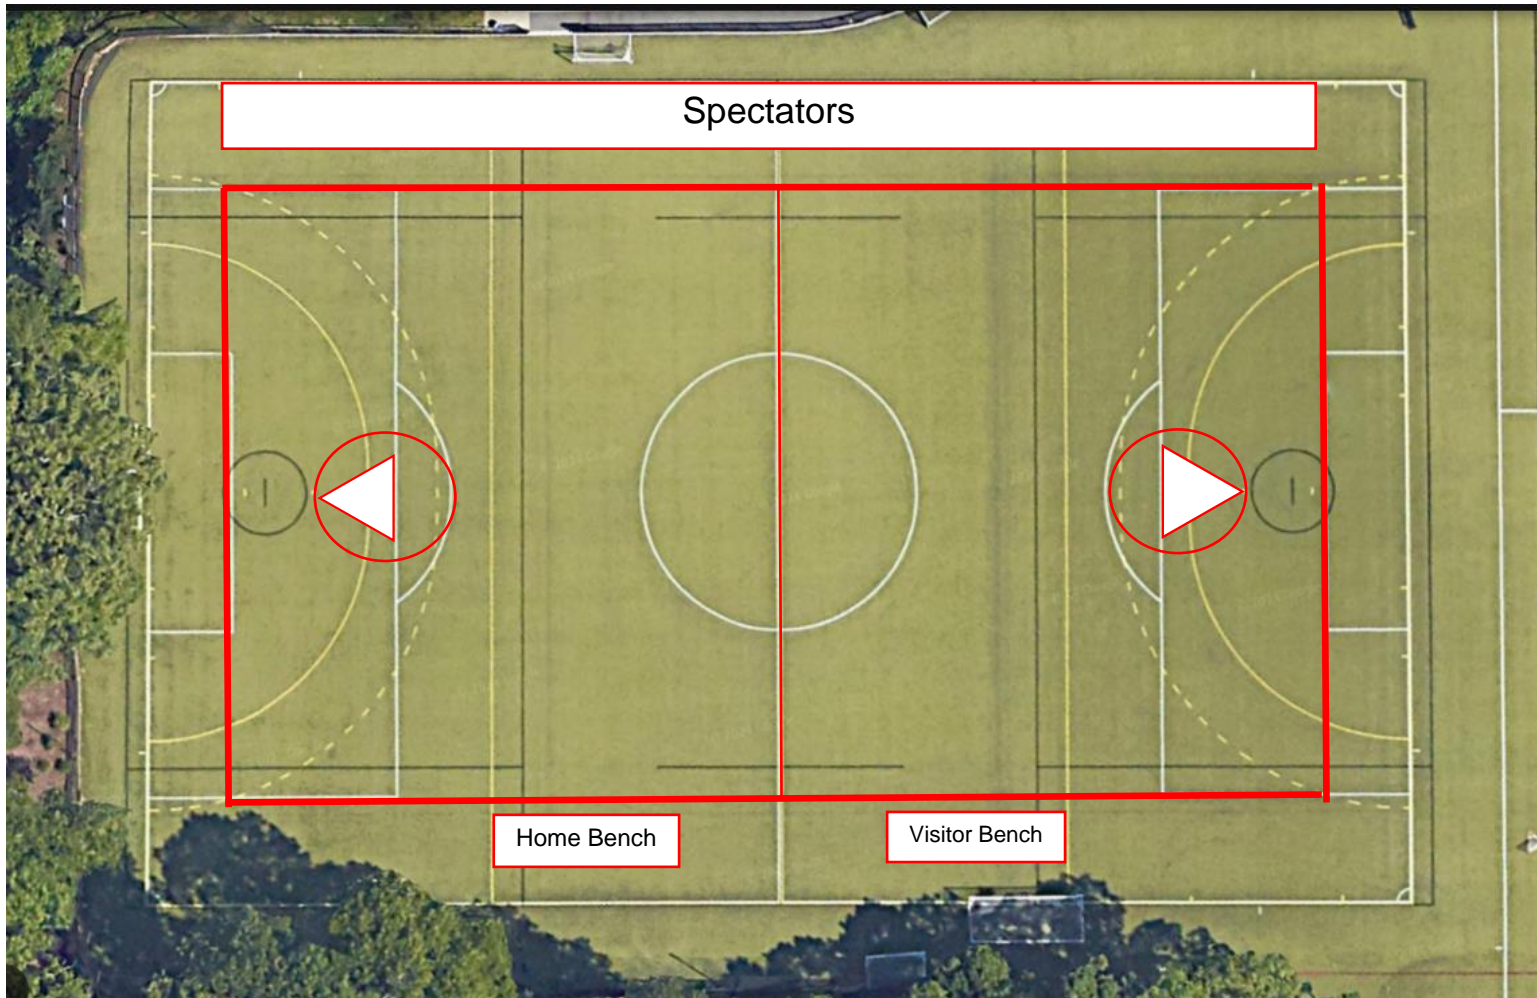

Beaver 2 (the back field)

- Field size: 60-70 yards x 35-45 yards
- 6x6 goals and full sized creases