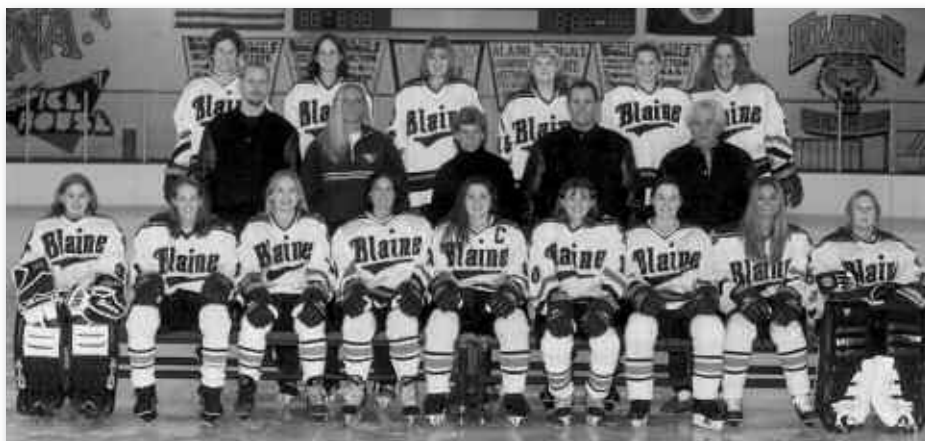

BENGALS IN THE STATE TOURNEY