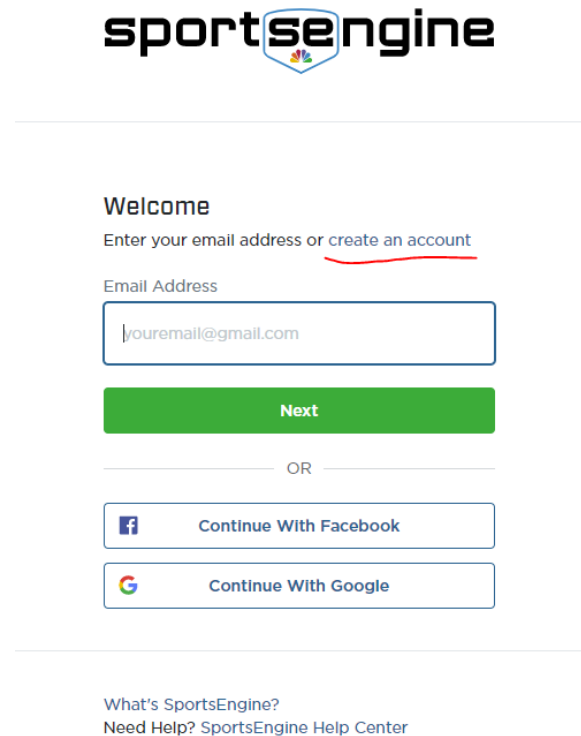

Creating a SportsEngine Account and Joining LBA on SportsEngine

Luverne Basketball Association is now using SportsEngine!

We are excited to announce that the Luverne Basketball Association is using SportsEngine, the number one Sports Management software. By using SportsEngine, we are able to have our calendars online via PC, tablet, phone or the SportsEngine App. In addition, there are tools for parents such as the team schedule, rosters, chat and message and share photos. Finally, it allows our coaches to go to one place to manage their team.

The LBA is recommending that all parents download the free SportsEngine app to their phone from your favorite app store.

In order to utilize this, you will need a SportsEngine account. It's free and easy to sign up.

To sign up, go to www.SportsEngine.com and in the upper right corner click Sign In.

The Welcome/Login page displays. Click create an account: