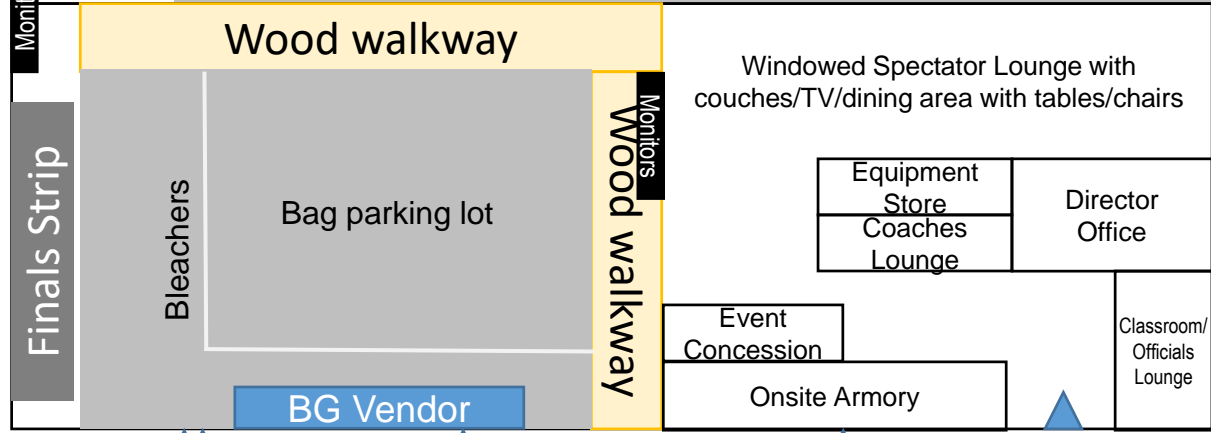

Main Entrance  
 Restrooms/Locker Rooms/  
 Water Fountain  
 Fencer Check in  
 Weapon Check

There is more room between each group of strips and on the ends than is shown here. There are multiple sets of bleachers at each end for spectators and movable bleachers in the finals area. Portable cushioned benches are spread around the grounded metal strips for fencers. Bag racks are located against walls around the venue and the large floor area near the vendor that may be used for bags as well. Three separate banks of monitors show all daily events. Cushioned rubber flooring throughout the venue for referee comfort. There is standing room in strip area for those that prefer to be closer to the action.

We are on the first floor and completely handicapped accessible. Closed circuit cameras have recently been installed for security.

▲ = back doors

Back doors are emergency only except the one designated for officials and the ones near the vendor so they can load/unload their equipment easily.

Officials Entrance/extra parking