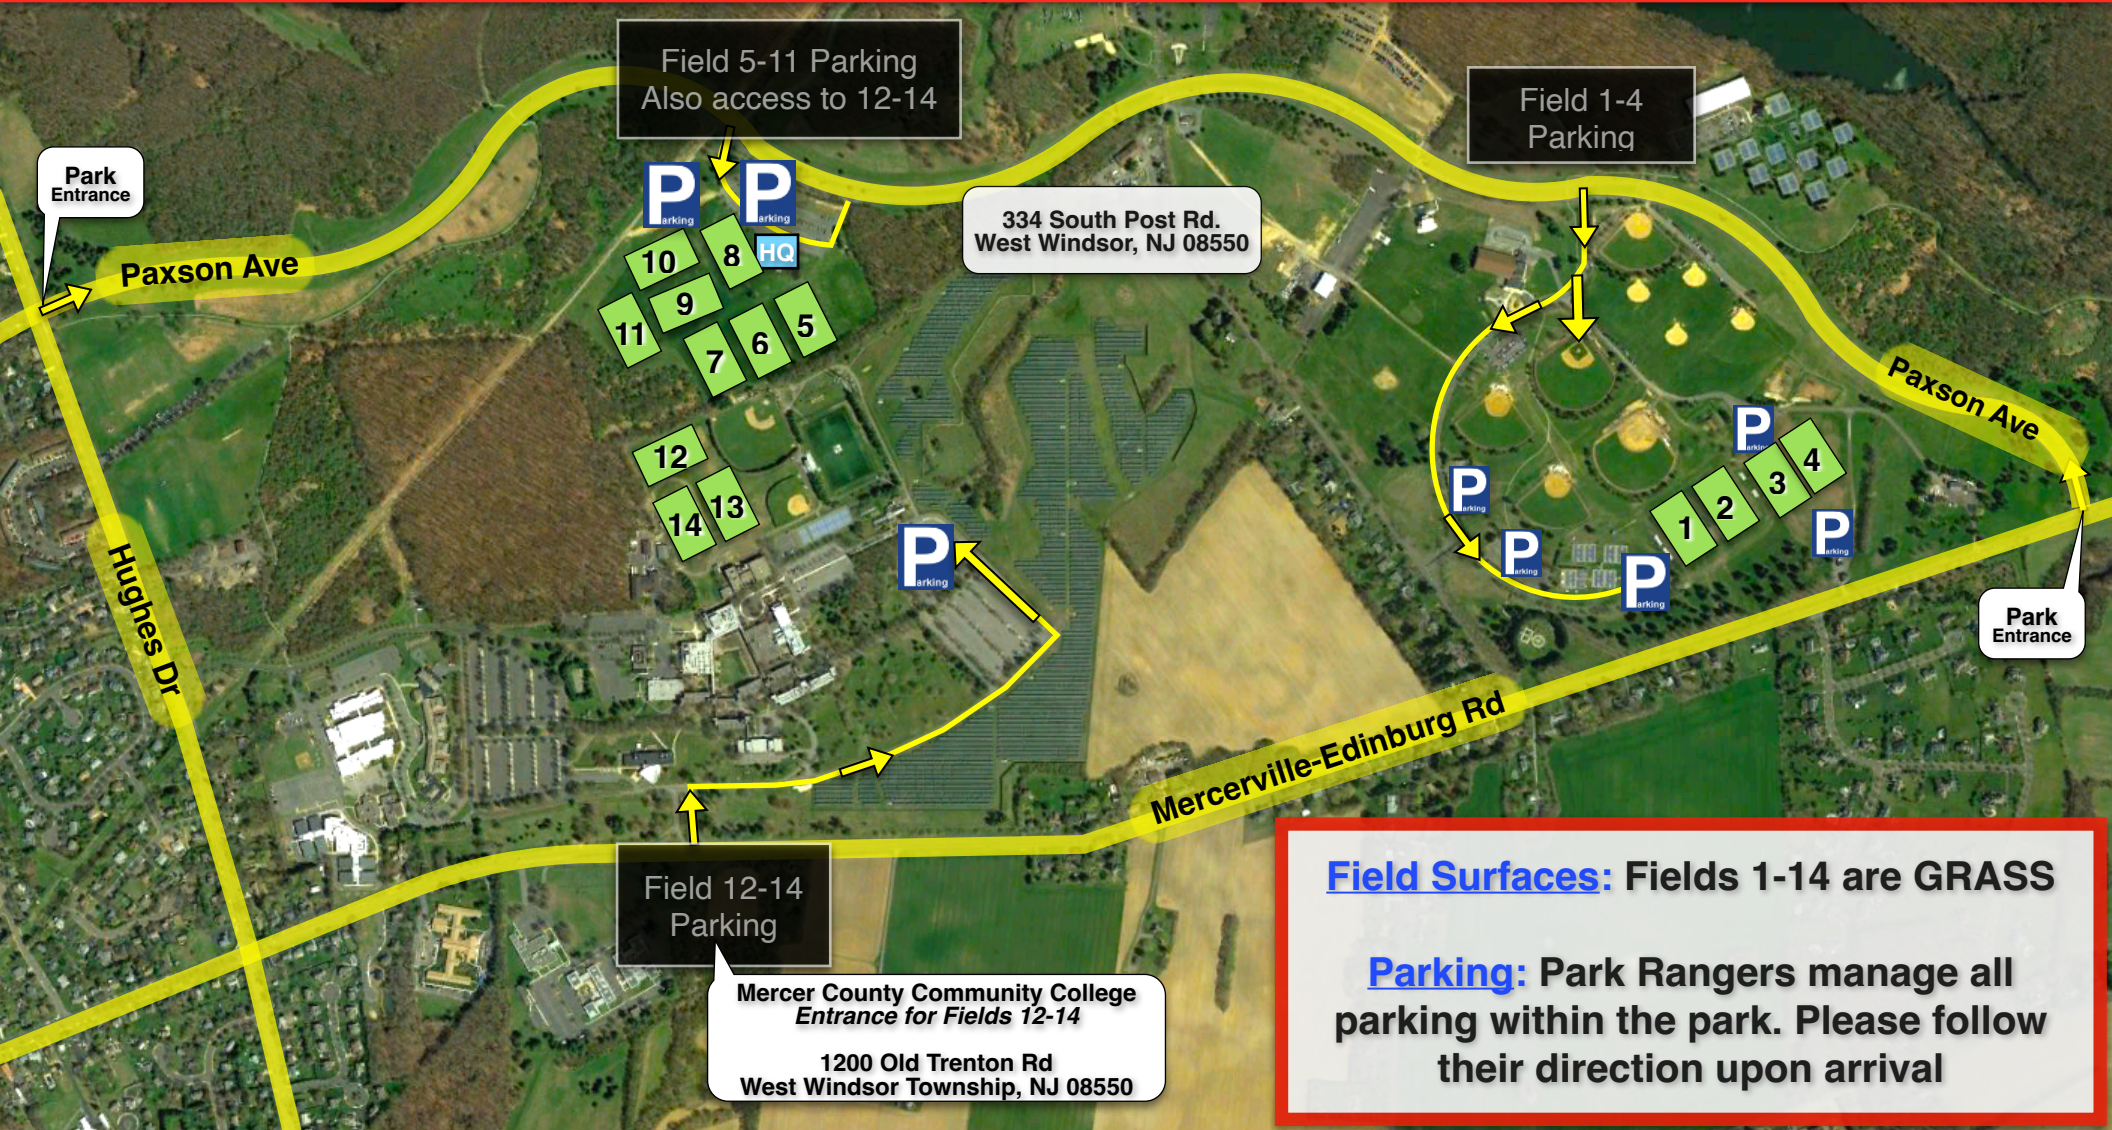

Mercer County Park/Mercer County Community College Complex

Field 1-14 Overview

****Fields 1-11 are on Park Property, Fields 12-14 are on Mercer County Community College Campus**

Fields 1-11: 334 South Post Road, West Windsor NJ 08550 to get to park, and follow signage once you are in the park. Fields 1-4 and 5-11 have separate parking areas. There are 2 entrances to the park

Fields 12-14: Can Park on Mercer County Community College Campus: 1200 Old Trenton Road, West Windsor Township 08550 or in the Field 5-11 lot in the park and walk to those fields

Field Surfaces: Fields 1-14 are GRASS

Parking: Park Rangers manage all parking within the park. Please follow their direction upon arrival