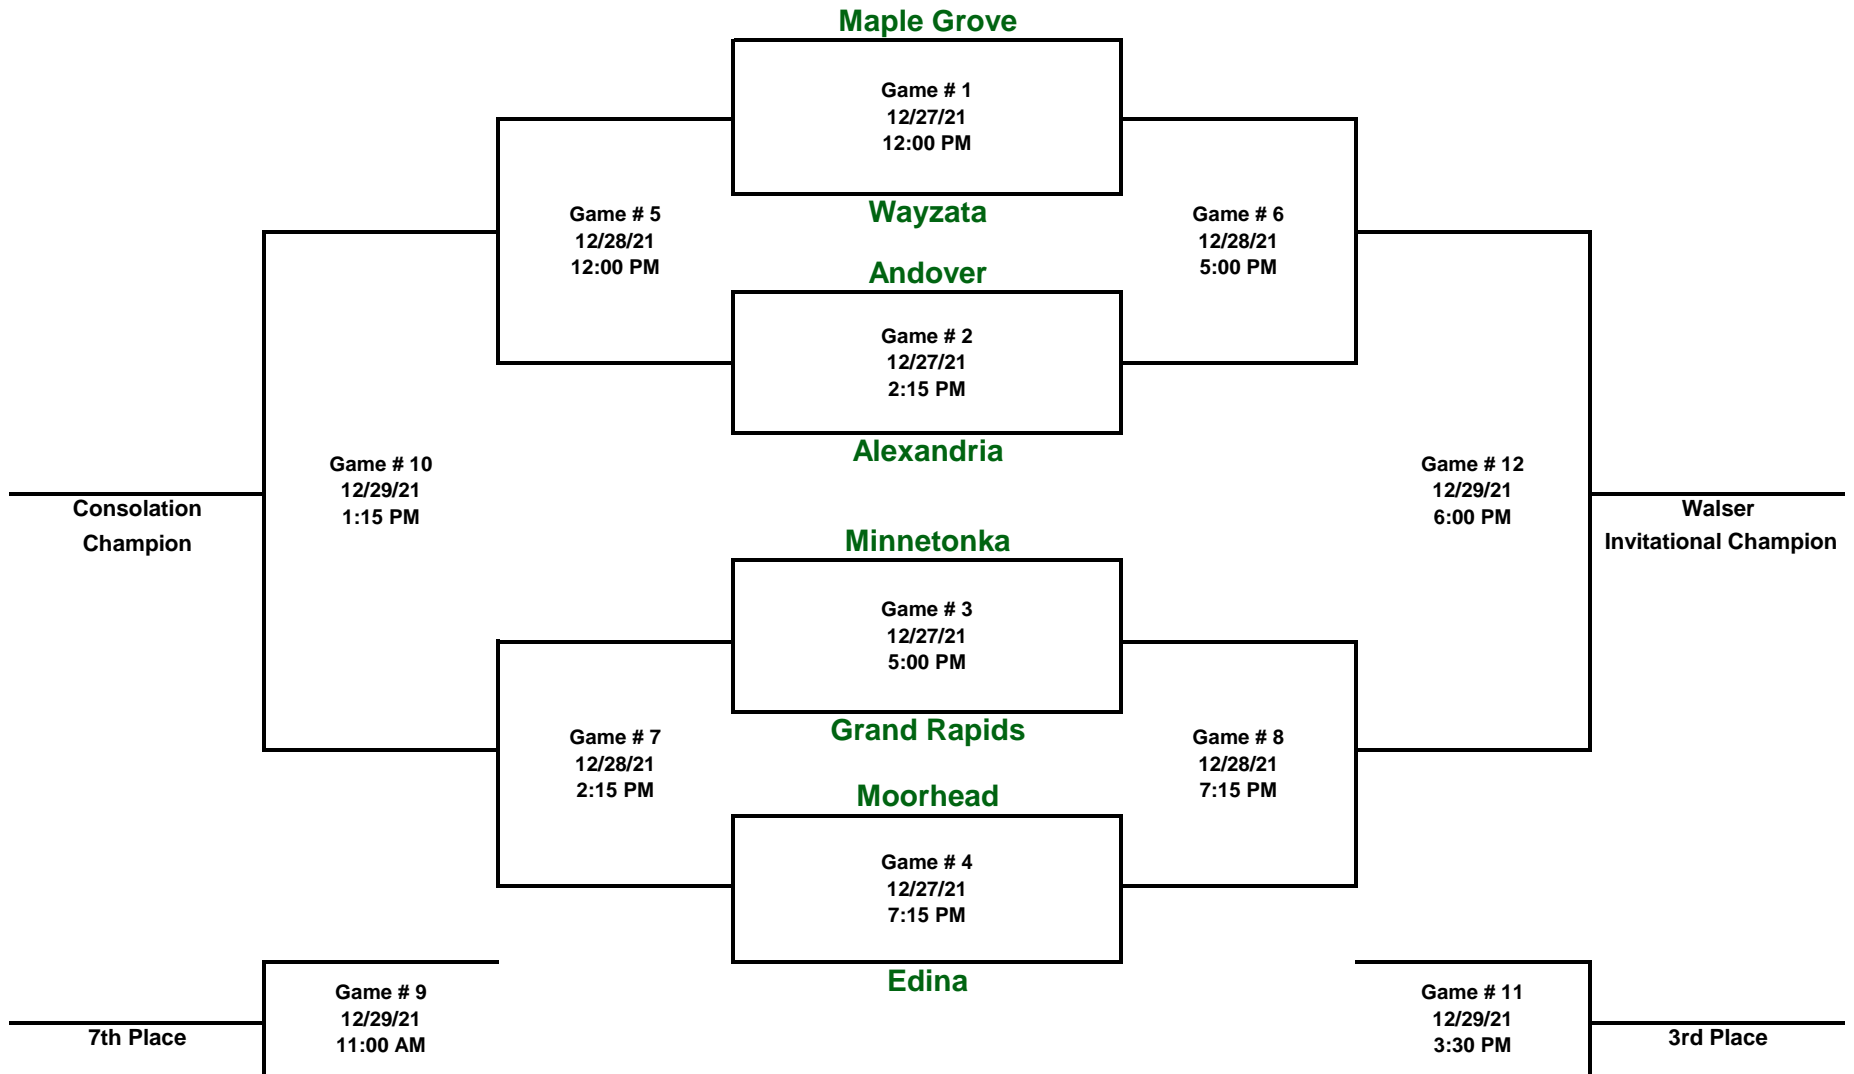

Walser Invitational

14th Annual Girls Hockey Tournament

Varsity Brackets

West Rink

*Team on bottom is the home team and will wear white

Walser Invitational

14th Annual Girls Hockey Tournament

JV Brackets

South Rink

*Team on bottom is the home team and will wear white