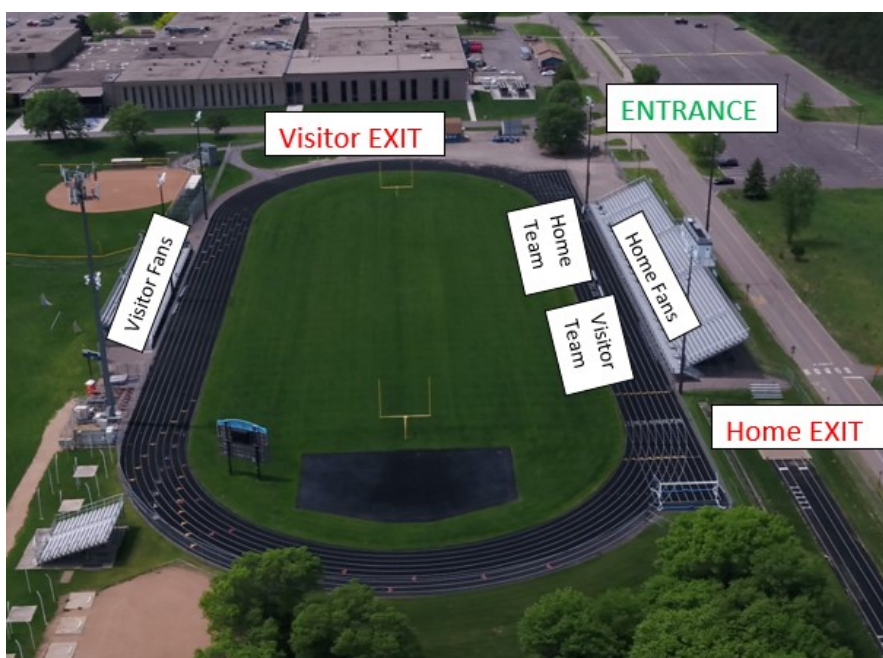

Blaine High School

Home Soccer Game Policies and Procedures

Enter at the Main Ticket Gate:

- All Athletes, Officials, Game Day Personnel, and Spectators will use Main Ticket Gate to enter Bengal Stadium
- Your name **MUST** be on the ticket list provided by your school to purchase a ticket
\$6/adult, \$4/student and Free/Seniors 55+ (exact change is appreciated)
- Masks are mandatory when entering all BHS Facilities
- Spectators will be limited based on the current Minnesota Department of Health Guidelines for Gatherings

Ticket Purchasing Procedures:

<u>5:00 PM Game Time:</u> 4:30 Gates and Tickets Open Fans MUST proceed directly into the stadium	<u>7:00 PM Game Time:</u> 6:30 Ticket Sales Open Once tickets are purchased fans MUST wait outside the stadium Gate will open when the Stadium is cleared of all a spectators and athletes from 5:00 PM Game
--	--

During Game Procedures:

- Social Distancing of 6 feet is required unless living in the same household
- It is strongly recommended that masks be worn at all times
- Mask use is mandatory when using the restroom facilities

Exiting Procedures:

Please exit immediately following the conclusion of the game according to the above map

- Reminder: A timely exit allows us to start the next game on time