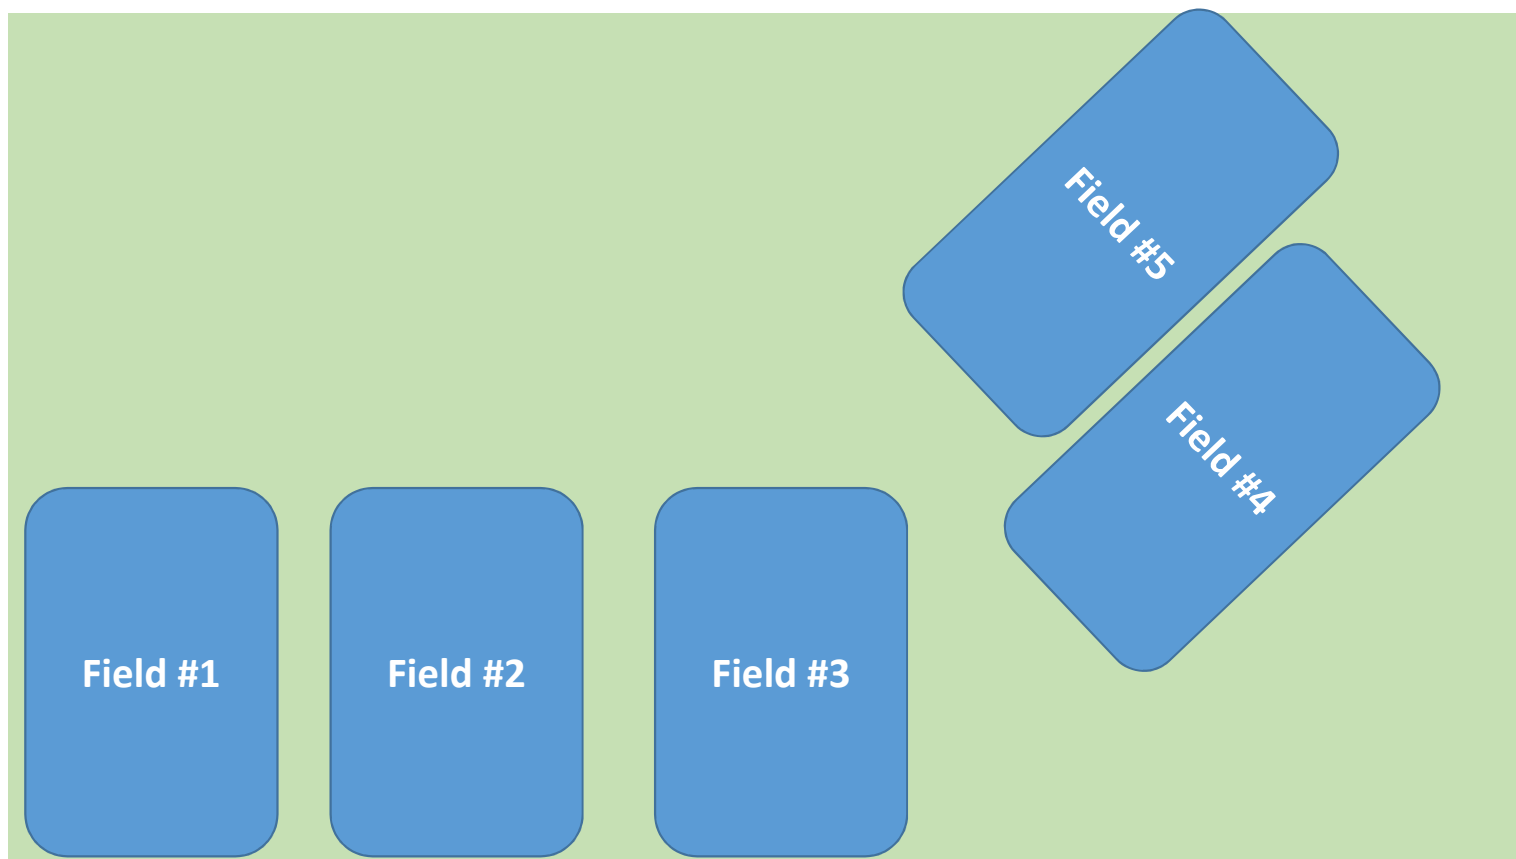

Haslett Soccer Club 2021 Spring Practice Schedule

Academic Way

Wiltshire Fields	Monday/Wednesday 5:00 - 6:30 PM	Monday/Wednesday 6:30 - 8:00 PM	Tuesday/Thursday 5:00 - 6:30 PM	Tuesday/Thursday 6:30 - 8:00 PM
Field #1	U10G		U14G (April)	U10B 2nd/3rd
Field #2	U11-12B		U10B 3rd/4th	
Field #3	U09G		U11B	
Field #4	U12B		U11G	U13G
Field #5	U14G (May)		U13B	U15B