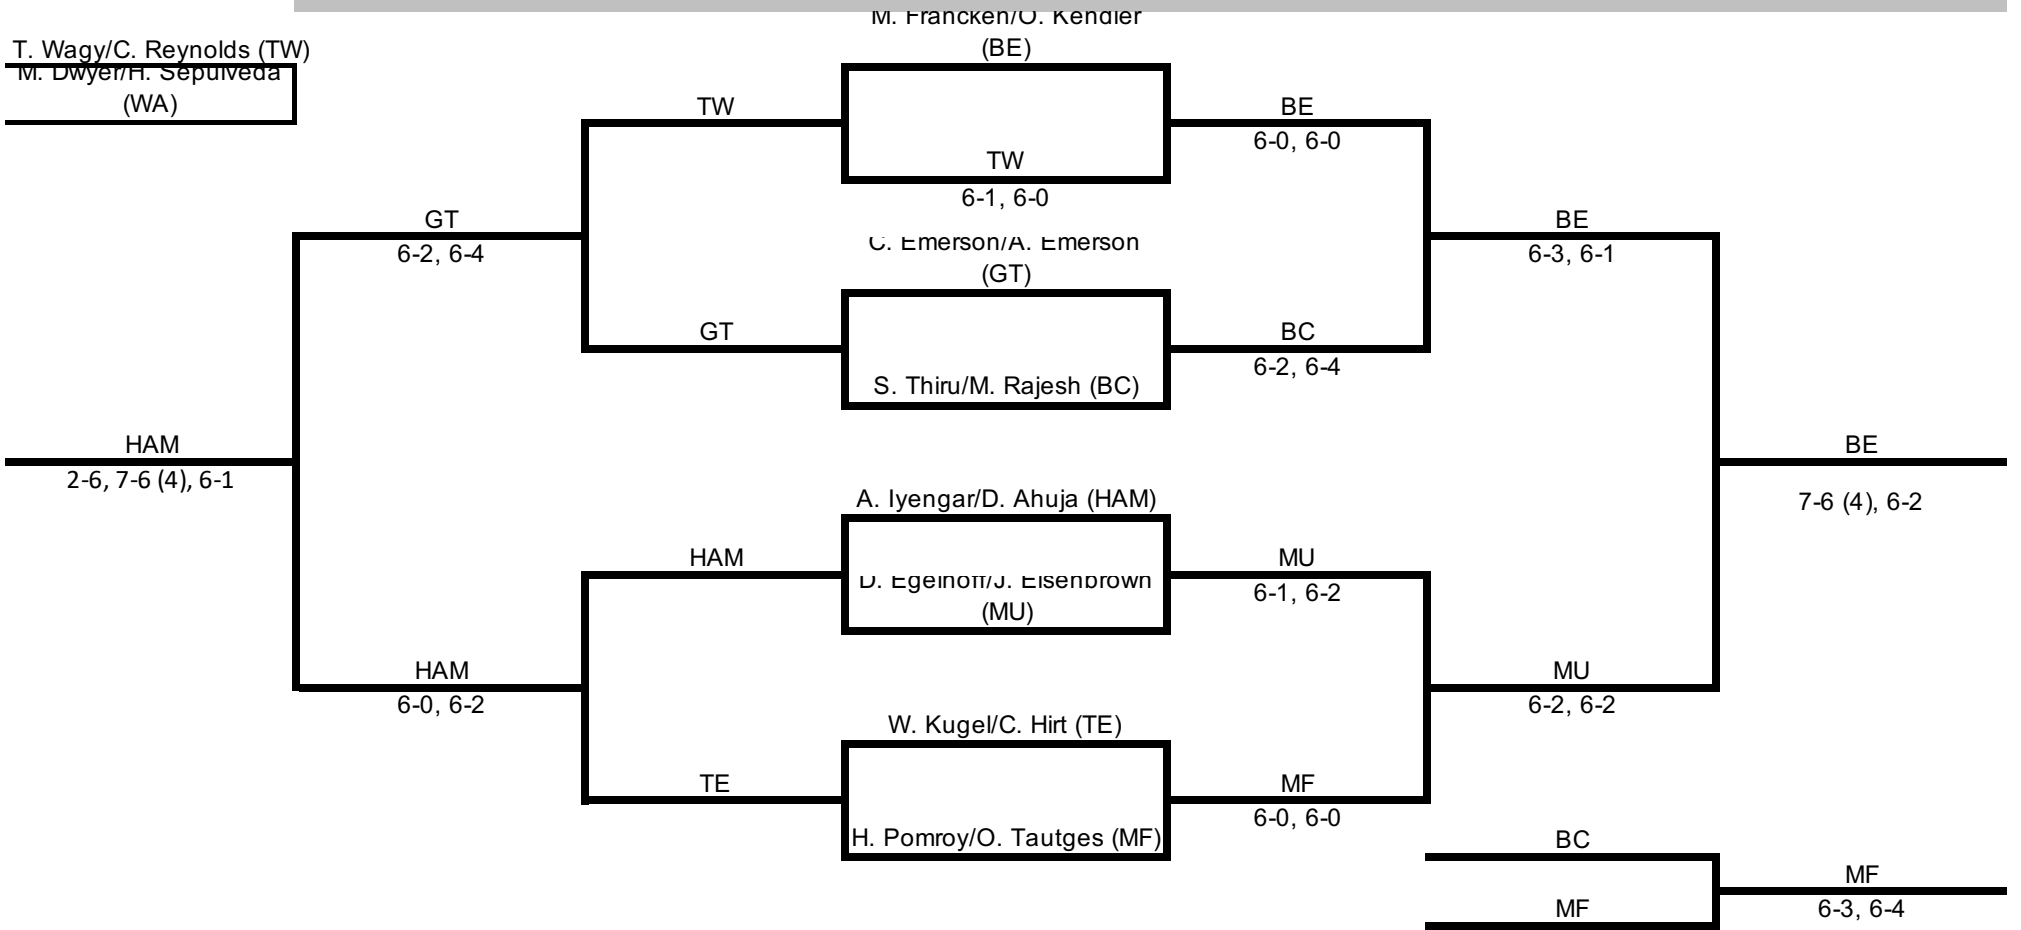

2022 Conference Tournament

Position: #4 Singles

Site: Tosa West

2022 Conference Tournament

Position: # 1 Doubles

Site: Brookfield East

A. Bakshi/C. Weishaar (TW)

W. Dyess/T. Koney (WA)

2022 Conference Tournament

Position: # 2 Doubles

Site: Brookfield Central

2022 Conference Tournament

Position: #3 Doubles

Site: Tosa West