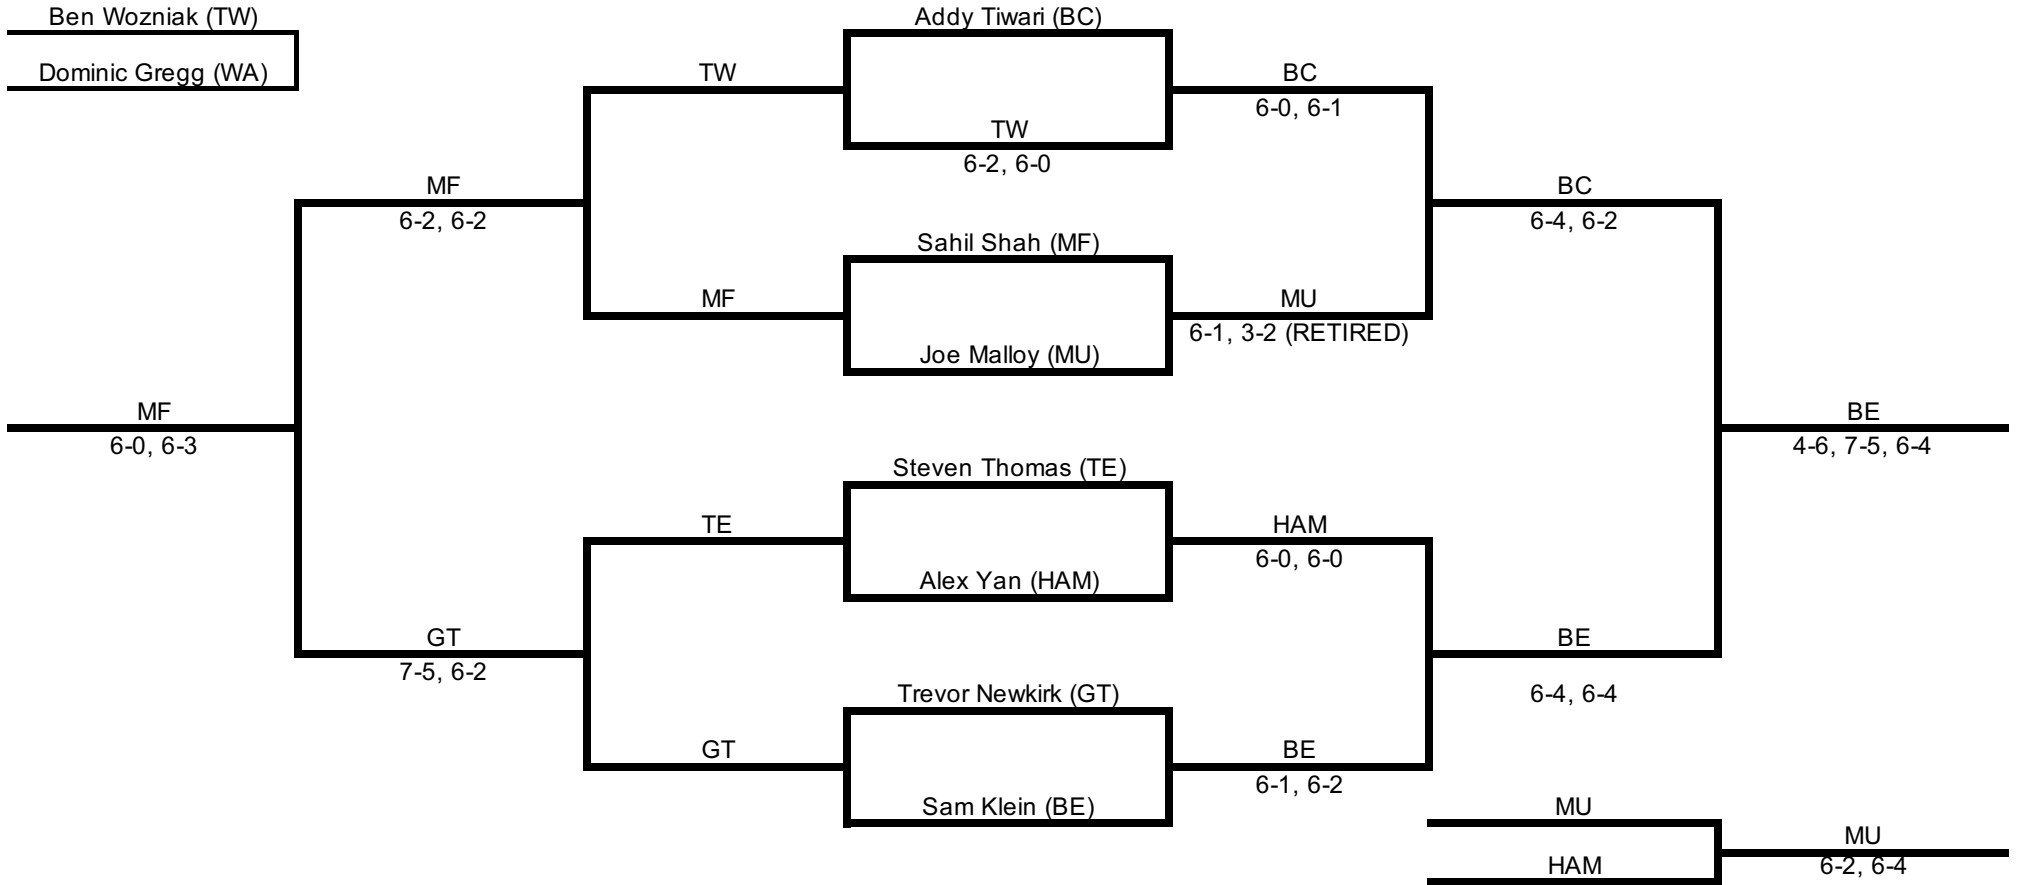

**Greater Metro 2022 Conference
Hosted by Brookfield East**

Start Times:

Tuesday, May 17 12:00 PM
Wednesday, May 18 4:00 PM

	Brookfield East	Brookfield Central	Tosa West
Tuesday	1-2 singles 1 doubles	3 singles 2 doubles	4 singles 3 doubles
Wednesday	Finals	3rd Place	Consolation Finals

2022 Conference Tournament

Position: #1 Singles

Site: Brookfield East

2022 Conference Tournament

Position: #2 Singles

Site: Brookfield East

2022 Conference Tournament

Position: #3 Singles