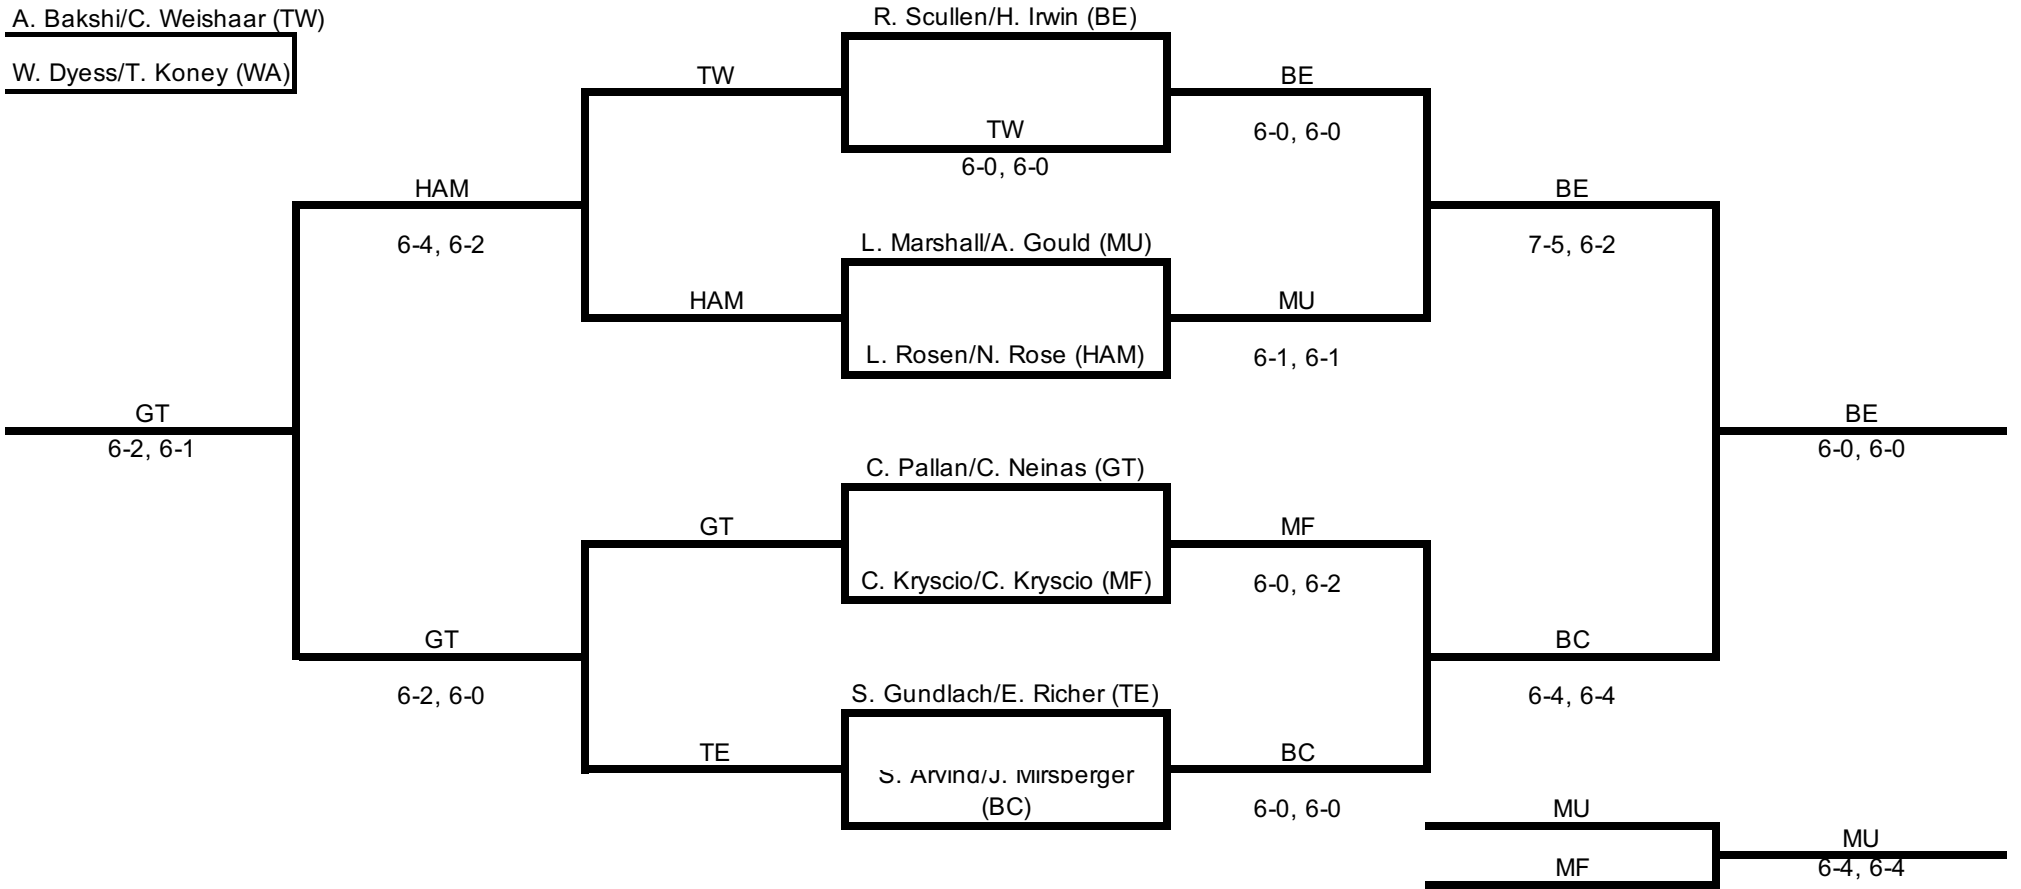

2022 Conference Tournament

Position: #1 Singles

Site: Brookfield East

2022 Conference Tournament

Position: #2 Singles

Site: Brookfield East

2022 Conference Tournament

Position: #3 Singles

2022 Conference Tournament

Position: #4 Singles

Site: Tosa West

2022 Conference Tournament

Position: # 1 Doubles

Site: Brookfield East

A. Bakshi/C. Weishaar (TW)

W. Dyess/T. Koney (WA)

2022 Conference Tournament

Position: # 2 Doubles

Site: Brookfield Central

2022 Conference Tournament

Position: #3 Doubles

Site: Tosa West