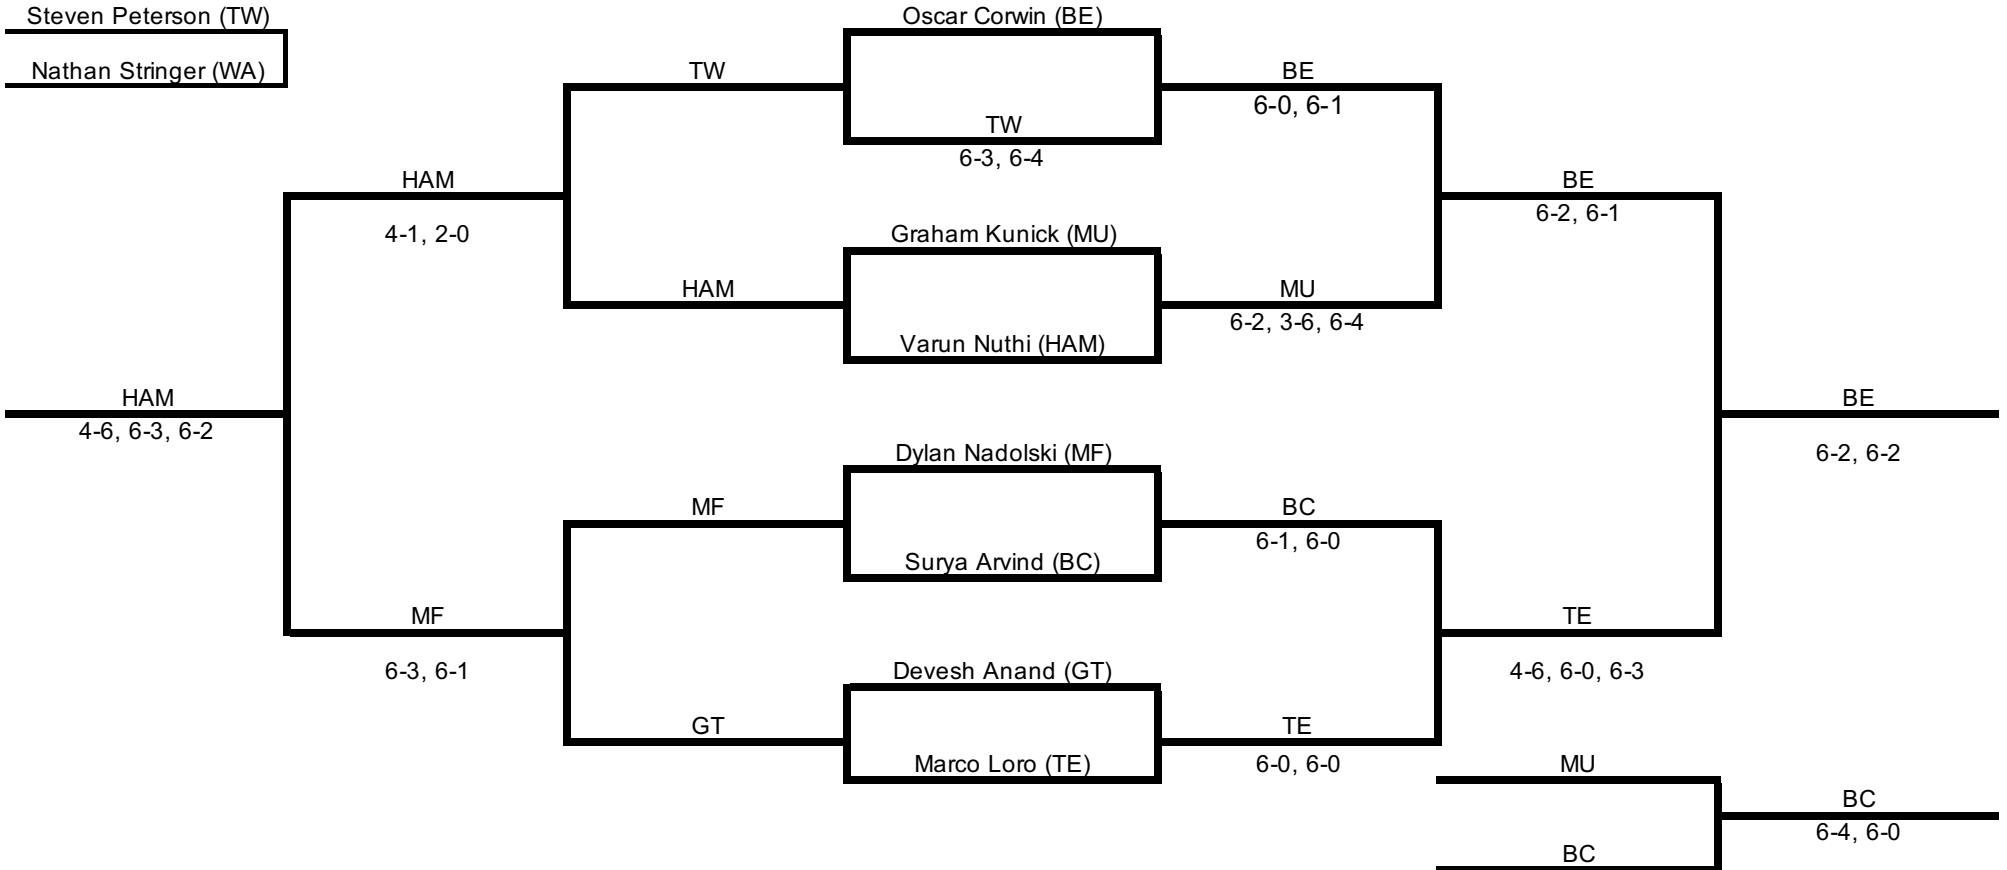

**Greater Metro 2022 Conference
Hosted by Brookfield East**

Start Times:

Tuesday, May 17 12:00 PM
Wednesday, May 18 4:00 PM

	Brookfield East	Brookfield Central	Tosa West
Tuesday	1-2 singles 1 doubles	3 singles 2 doubles	4 singles 3 doubles
Wednesday	Finals	3rd Place	Consolation Finals

Scoring:

Two out of three sets, regular scoring, except for the pig tail matches which will be two out of three sets regular scoring match tie breaker for the 3rd.

Coaches:

Cell Number:

BEHS: Linda Lied
BCHS: Jon Vogt
Marquette: David Frank
Hamilton: Alan Schneider
Tosa East: Glen Slonac
Menomonee Falls: Matt Andreshak
West Allis: Pam Gaveras
Tosa West: Kosta Zervas
Germantown: Erin Jex

2022 Conference Tournament

Position: #1 Singles

Site: Brookfield East

2022 Conference Tournament

Position: #2 Singles

Site: Brookfield East

2022 Conference Tournament

Position: #3 Singles