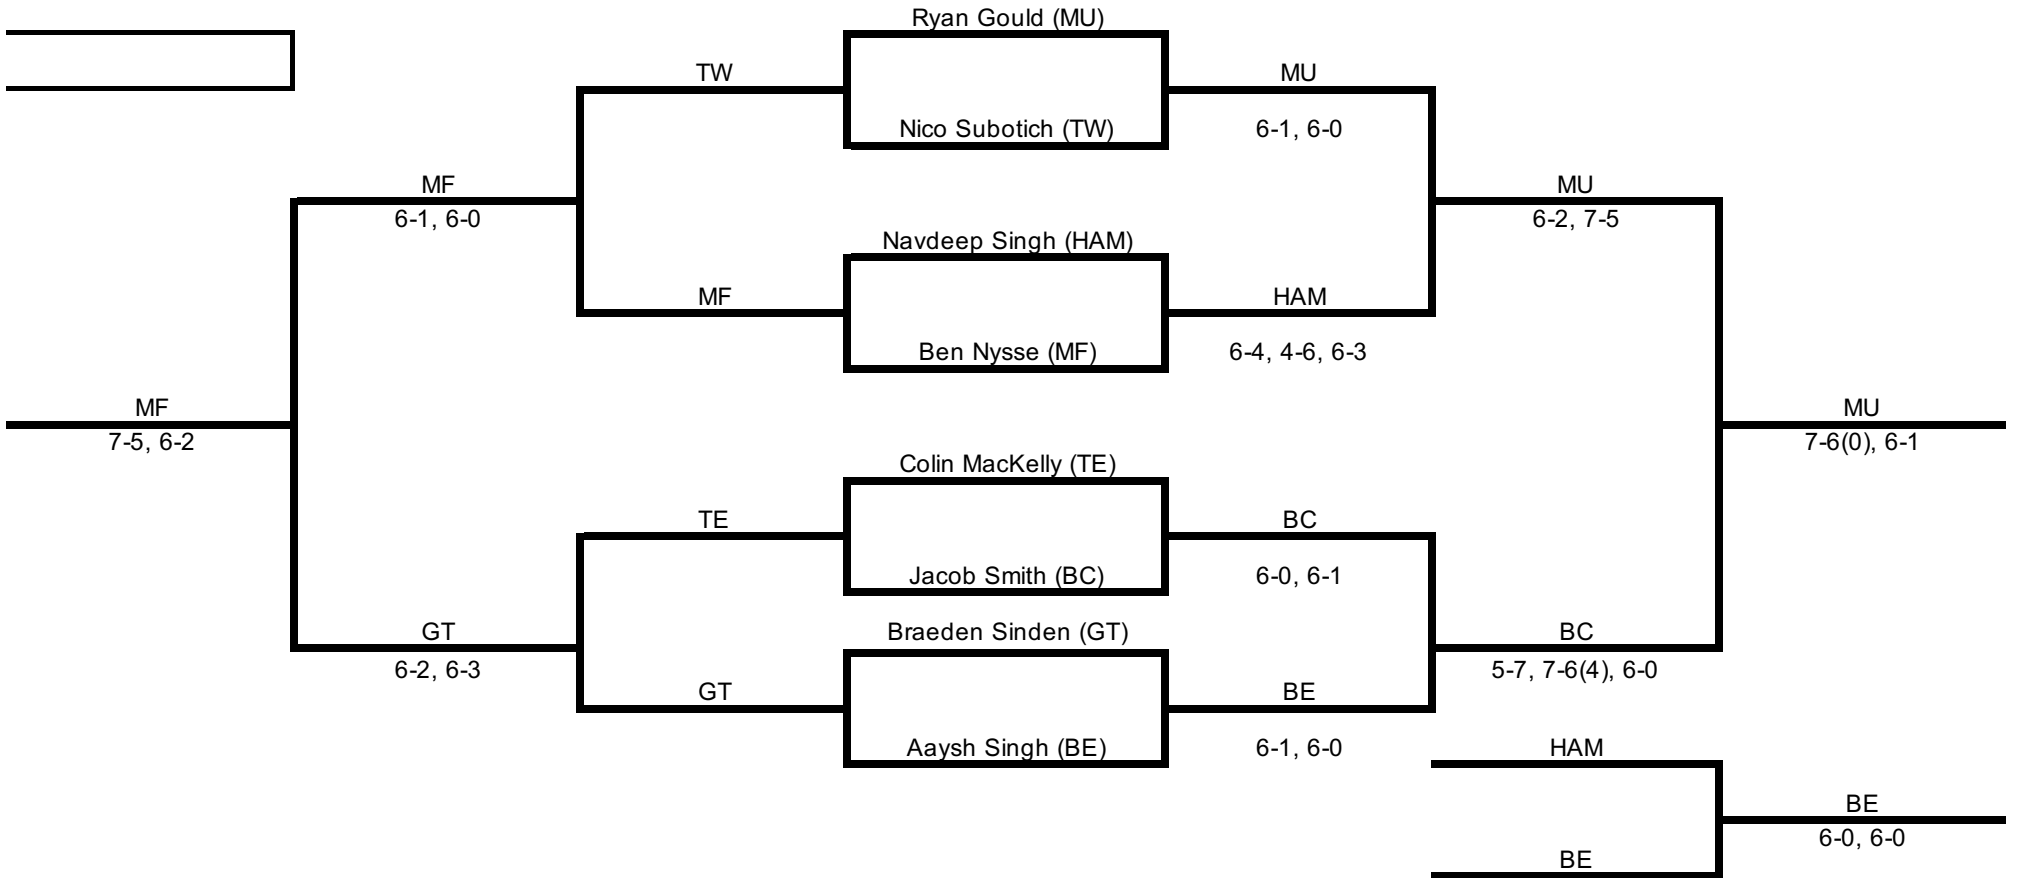

2022 Conference Tournament

Position: #4 Singles

Site: Tosa West

2022 Conference Tournament

Position: # 1 Doubles

Site: Brookfield East

A. Bakshi/C. Weishaar (TW)

W. Dyess/T. Koney (WA)

2022 Conference Tournament

Position: # 2 Doubles

Site: Brookfield Central

2022 Conference Tournament

Position: #3 Doubles

Site: Tosa West