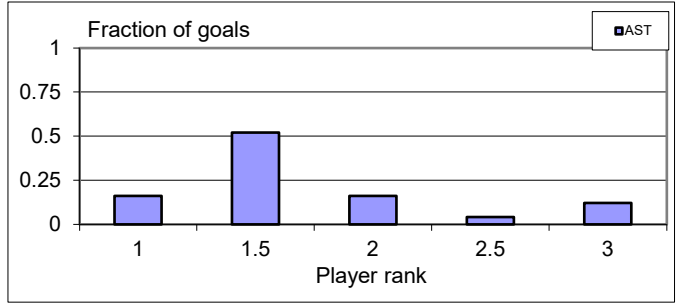

*Games = Total number of possible games played starting in September 2006 including games played as a substitute.

Goals by Ranking

Winter 2024

December 20, 2024

Goals are normalized by the number of players at each rank level.