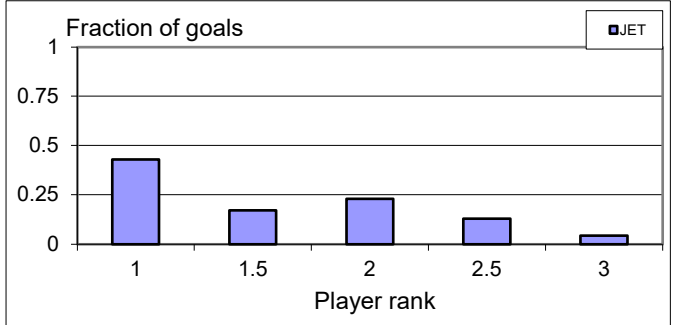

*Games = Total number of possible games played starting in September 2006 including games played as a substitute.

Goals by Ranking

Winter 2024

December 20, 2024

Goals are normalized by the number of players at each rank level.