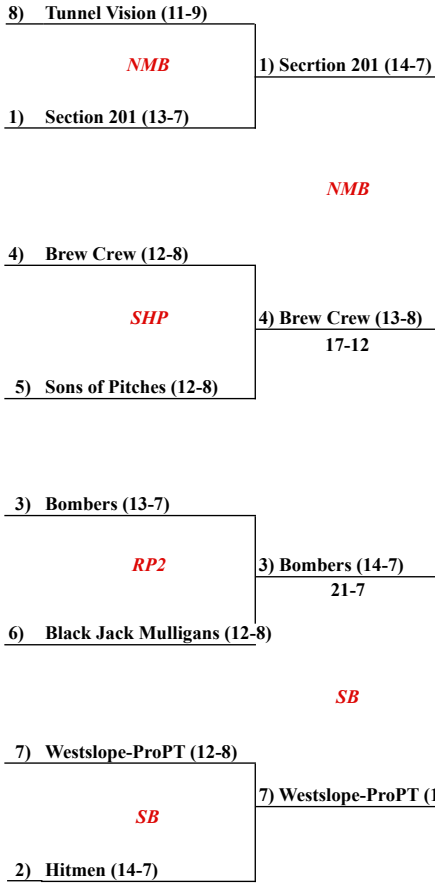

2017 Double AA Sports "A2" Spring Playoff Bracket

Sunday July 16th 8:30am Single Elim	Sunday July 16th 10:00am Single Elim	Sunday July 23rd 8:30am Single Elim	Sunday July 23rd 10:00am Single Elim	Sunday July 30th 8:30am Single Elim	Sunday July 30th 8:30am Single Elim	Sunday July 30th 10:15am Best of Three
---	--	---	--	---	---	--

Teams that lose in A Playoffs will be re-seeded by Playoff Seeds highest to lowest from Each Round

Losers from Round 1 - A Bracket

Losers from Round 2 - A Bracket

Losers from Round 3 - A Bracket

1st round is Single Elimination Then FINALS Best of Three with higher seed home in games 1 & 3
Umpires will have softballs for all playoff games