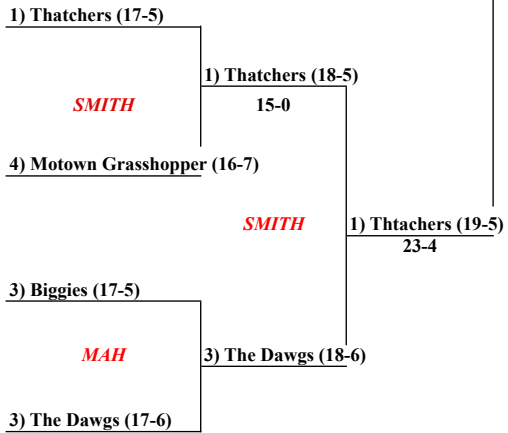

2017 Double AA Sports "A2" Spring Playoff Bracket

Sunday July 16th 8:30am Single Elim	Sunday July 16th 10:00am Single Elim	Sunday July 23rd 8:30am Single Elim	Sunday July 23rd 10:00am Single Elim	Sunday July 30th 8:30am Single Elim	Sunday July 30th 8:30am Single Elim	Sunday July 30th 10:15am Best of Three
---	--	---	--	---	---	--

Teams that lose in A Playoffs will be re-seeded by Playoff Seeds highest to lowest from Each Round

Losers from Round 1 - A Bracket

Losers from Round 2 - A Bracket

Losers from Round 3 - A Bracket

1st round is Single Elimination Then FINALS Best of Three with higher seed home in games 1 & 3
Umpires will have softballs for all playoff games