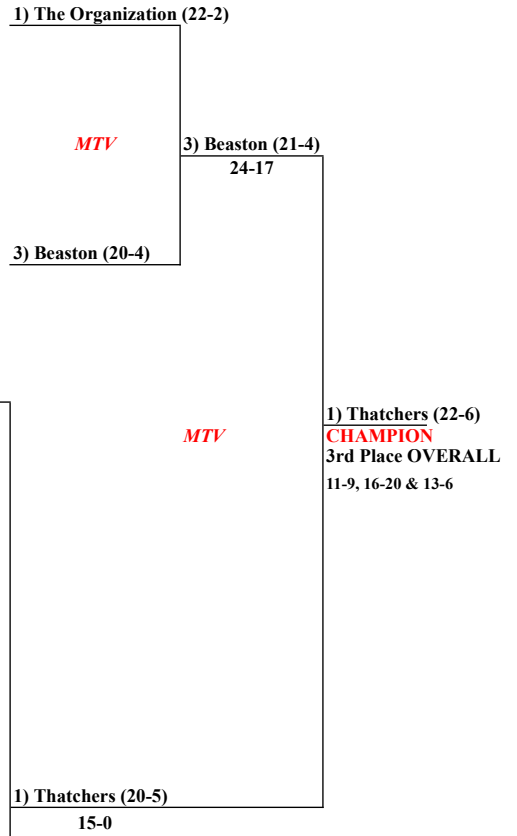

Teams that lose in A Playoffs will be re-seeded by Playoff Seeds highest to lowest from Each Round

Losers from Round 1 - A Bracket

Losers from Round 2 - A Bracket

Losers from Round 3 - A Bracket

1st round is Single Elimination Then FINALS Best of Three with higher seed home in games 1 & 3
Umpires will have softballs for all playoff games