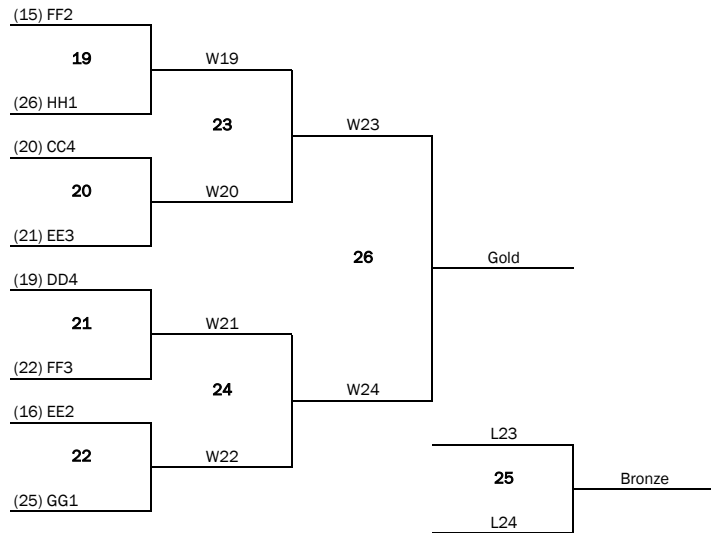

	Fieldhouse		Carolyn Fedy			Lions Arena		
Time	Court 23	Court 24	Court 1	Court 2	Court 3	Court 4	Court 5	Court 7
8:00 AM	B1-A2	D1-C2	A3-H1	C3-E1	D4-E2	A4-H2	E3-F4	H3-G4
9:10 AM	A1-B2	C1-D2	B3-G1	D3-F1	C4-F2	B4-G2	F3-E4	G3-H4
10:20 AM	B1-C2	D1-A2	A3-E1	C3-H1	D4-H2	A4-E2	E3-G4	H3-F4
11:30 AM	A1-D2	C1-B2	B3-F1	D3-G1	C4-G2	B4-F2	F3-H4	G3-E4
12:40 PM	B1-D1	C2-A2	A3-C3	E1-H1	D4-A4	H2-E2	E3-H3	G4-F4
1:50 PM	A1-C1	D2-B2	B3-D3	F1-G1	C4-B4	G2-F2	F3-G3	H4-E4

Tuesday April 16, 2019						
	Carolyn Fedy			Lions Arena		
Time	Court 1	Court 2	Court 3	Court 4	Court 6	Court 7
8:00 AM	*AA4-DD1 (1)*	*BB4-CC1 (2)*	-	-	-	-
9:10 AM	FF2-HH1 (19)	CC4-EE3 (20)	DD4-FF3 (21)	EE2-GG1 (22)	FF4-HH4 (27)	GG2-HH3 (28)
10:20 AM	AA1-W2 (3)	BB1-W1 (6)	AA2-BB3 (5)	BB2-AA3 (4)	EE4-GG4 (30)	HH2-GG3 (29)
11:30 AM	L2-DD3 (11)	DD2-EE1 (12)	CC2-FF1 (13)	L1 - CC3 (14)	-	-
12:40 PM	W19-W20 (23)	W21-W22 (24)	W27-W28 (31)	W29-W30 (32)	-	-
1:50 PM	W3-W4 (7)	W5-W6 (8)	W11-W12 (15)	W13-W14 (16)	-	-
3:00 PM	W23-W24 (G)	L23-L24 (B)	W31-W32 (G)	L31-L32 (B)	-	-
4:10 PM	W7-W8 (G)	L7-L8 (B)	W15-W16 (G)	L15-L16 (B)	-	-

Medal Presentations (Gymnasium Court 16-17)

**Tournament Notes:**

- 5-5 Warmup
- Matches are best 2 out of 3, no cap
- Day 1 and day 2 of competitions are fair play
- Teams MUST provide a lineperson and scorekeeper for their OWN matches
- Seeding for this event is based on a teams top 2 average
- \*Playoff match 1 & 2 are challenge matches, the winners of these two matches move into tier 1 and the non winners move into tier 2
- Results and standings will be posted on our app (OVAchamps) and www.iset.net

Division: **15UG - D1T1**

Division: **15UG - D1T2**

Division: **15UG - D1T3**

Division: **15UG - D1T4**