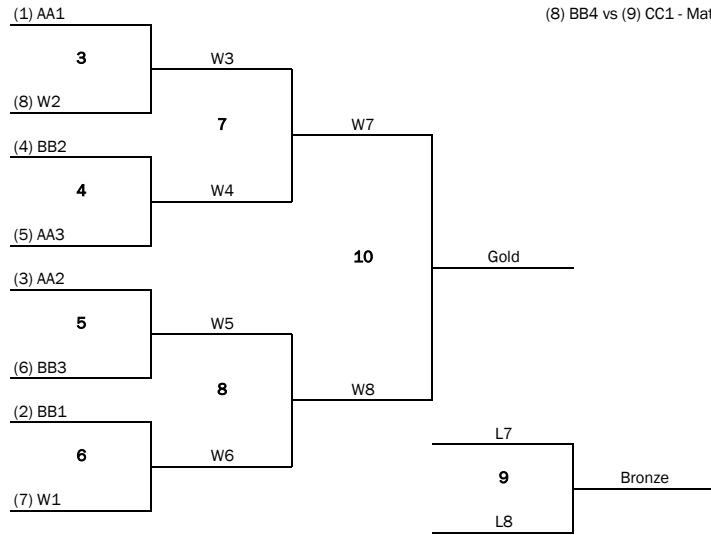

Division: **15UG - D1T1**