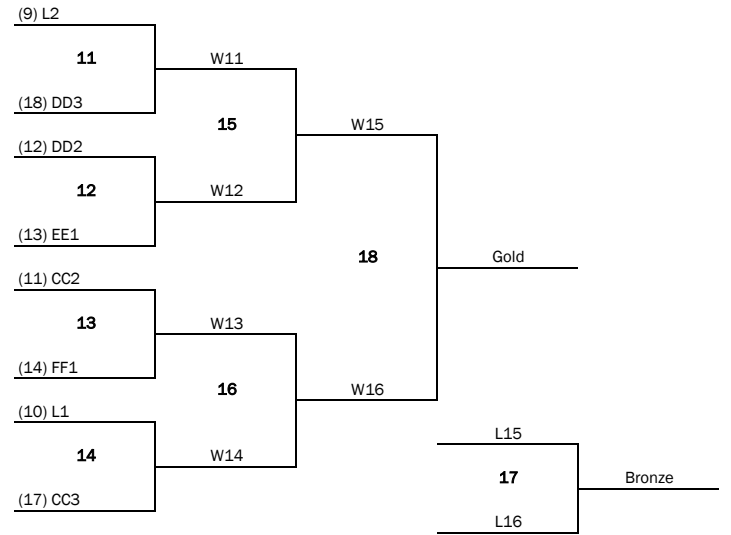

	Fieldhouse		Carolyn Fedy			Lions Arena		
Time	Court 23	Court 24	Court 1	Court 2	Court 3	Court 4	Court 5	Court 7
8:00 AM	B1-A2	D1-C2	A3-H1	C3-E1	D4-E2	A4-H2	E3-F4	H3-G4
9:10 AM	A1-B2	C1-D2	B3-G1	D3-F1	C4-F2	B4-G2	F3-E4	G3-H4
10:20 AM	B1-C2	D1-A2	A3-E1	C3-H1	D4-H2	A4-E2	E3-G4	H3-F4
11:30 AM	A1-D2	C1-B2	B3-F1	D3-G1	C4-G2	B4-F2	F3-H4	G3-E4
12:40 PM	B1-D1	C2-A2	A3-C3	E1-H1	D4-A4	H2-E2	E3-H3	G4-F4
1:50 PM	A1-C1	D2-B2	B3-D3	F1-G1	C4-B4	G2-F2	F3-G3	H4-E4

Tuesday April 16, 2019						
	Carolyn Fedy			Lions Arena		
Time	Court 1	Court 2	Court 3	Court 4	Court 6	Court 7
8:00 AM	*AA4-DD1 (1)*	*BB4-CC1 (2)*	-	-	-	-
9:10 AM	FF2-HH1 (19)	CC4-EE3 (20)	DD4-FF3 (21)	EE2-GG1 (22)	FF4-HH4 (27)	GG2-HH3 (28)
10:20 AM	AA1-W2 (3)	BB1-W1 (6)	AA2-BB3 (5)	BB2-AA3 (4)	EE4-GG4 (30)	HH2-GG3 (29)
11:30 AM	L2-DD3 (11)	DD2-EE1 (12)	CC2-FF1 (13)	L1 - CC3 (14)	-	-
12:40 PM	W19-W20 (23)	W21-W22 (24)	W27-W28 (31)	W29-W30 (32)	-	-
1:50 PM	W3-W4 (7)	W5-W6 (8)	W11-W12 (15)	W13-W14 (16)	-	-
3:00 PM	W23-W24 (G)	L23-L24 (B)	W31-W32 (G)	L31-L32 (B)	-	-
4:10 PM	W7-W8 (G)	L7-L8 (B)	W15-W16 (G)	L15-L16 (B)	-	-

Medal Presentations (Gymnasium Court 16-17)

**Tournament Notes:**

- 5-5 Warmup
- Matches are best 2 out of 3, no cap
- Day 1 and day 2 of competitions are fair play
- Teams MUST provide a lineperson and scorekeeper for their OWN matches
- Seeding for this event is based on a teams top 2 average
- \*Playoff match 1 & 2 are challenge matches, the winners of these two matches move into tier 1 and the non winners move into tier 2
- Results and standings will be posted on our app (OVAchamps) and www.iset.net

Division: **15UG - D1T1**

Division: **15UG - D1T2**

Division: **15UG - D1T3**

Division: **15UG - D1T4**