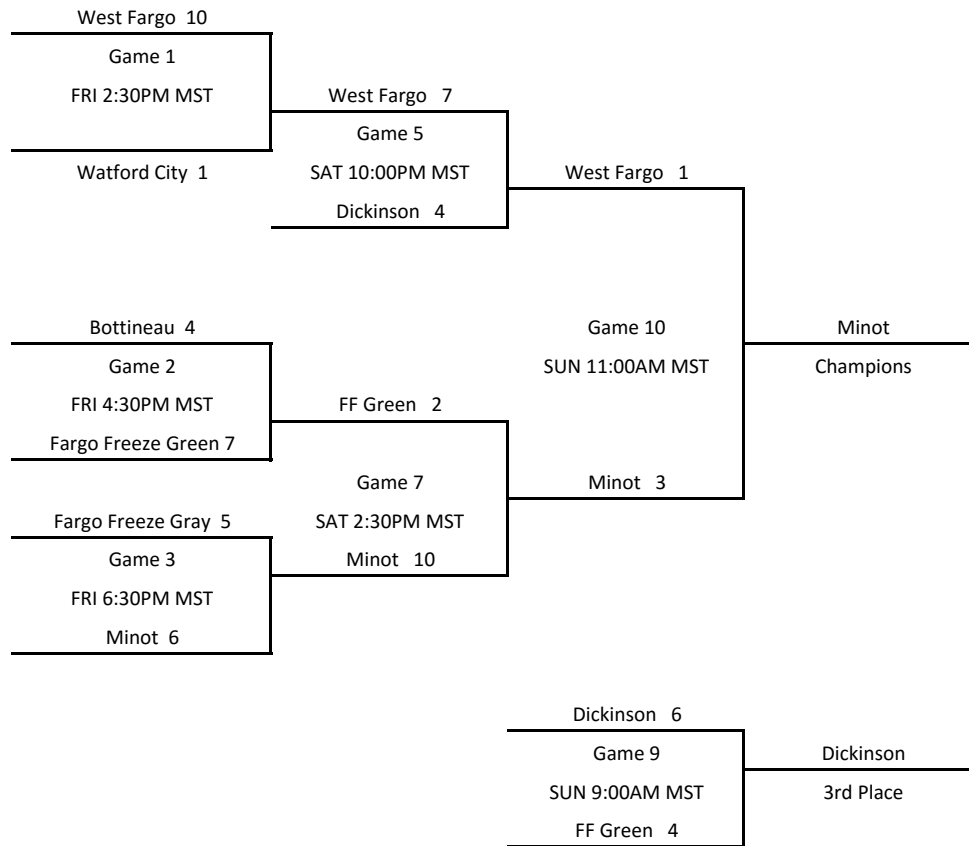

PeeWee B1 Silver Dickinson ND

New Rink

Losers of games 1,2, and 3 move to pool play below

First team is home

Game 4	WC 0 vs Bott 11	SAT 8:00AM MST
Game 6	FF Gray 9 vs WC 2	SAT 12:30PM MST
Game 8	Bott 3 vs FF Gray 13	SAT 5:00PM MST