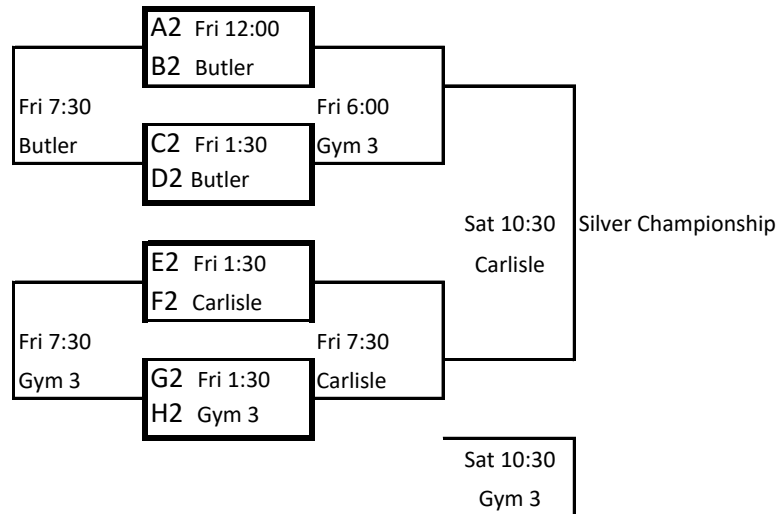

Peggy Whitley Classic Bracket November 9-10, 2018

Gold

Silver

Bronze

Top team in the brackets is the home team and will wear White
 All Games in Bracket Play will be at Clear Creek High School