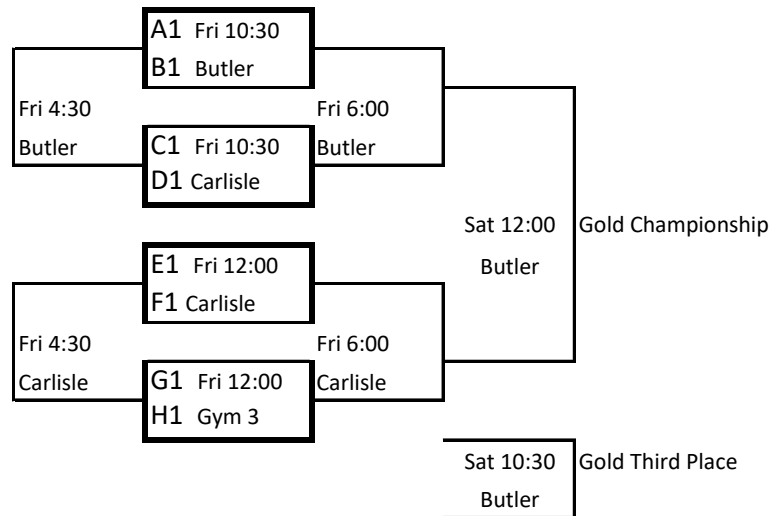

Peggy Whitley Classic Bracket November 9-10, 2018

Gold

Silver

Bronze

Top team in the brackets is the home team and will wear White
 All Games in Bracket Play will be at Clear Creek High School