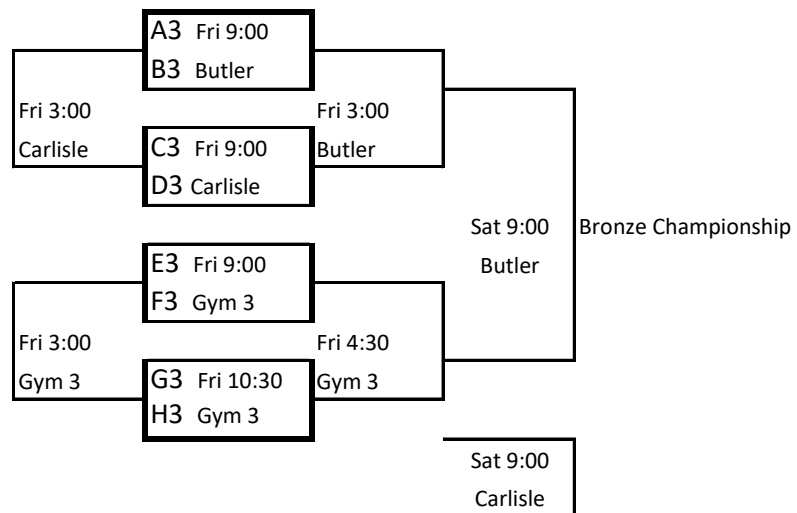

Peggy Whitley Classic Bracket November 9-10, 2018

Gold

Silver

Bronze

Top team in the brackets is the home team and will wear White
 All Games in Bracket Play will be at Clear Creek High School