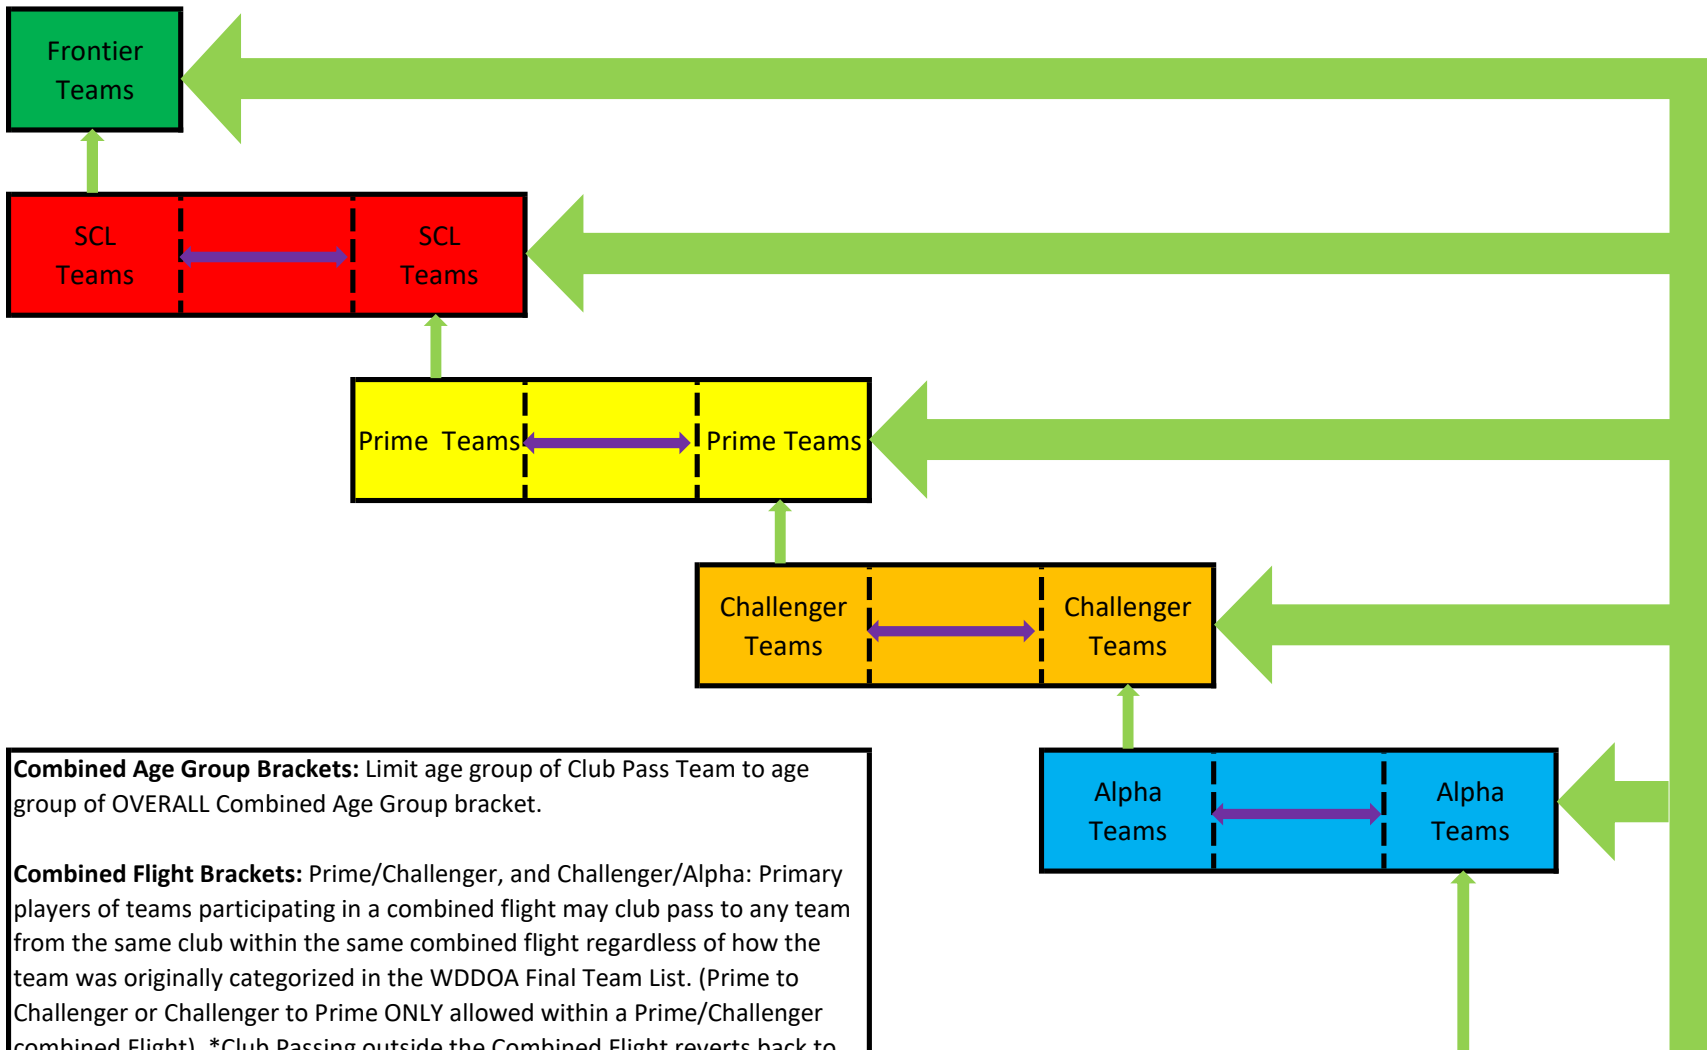

CLUB PASS PLAYER MOVEMENT ALLOWED - FLIGHTS

Combined Age Group Brackets: Limit age group of Club Pass Team to age group of OVERALL Combined Age Group bracket.

Combined Flight Brackets: Prime/Challenger, and Challenger/Alpha: Primary players of teams participating in a combined flight may club pass to any team from the same club within the same combined flight regardless of how the team was originally categorized in the WDDOA Final Team List. (Prime to Challenger or Challenger to Prime ONLY allowed within a Prime/Challenger combined Flight). *Club Passing outside the Combined Flight reverts back to regular Club Pass Rules

Multiple Brackets Within a Flight: Regardless of whether a flight is divided into several brackets (1, 2, etc. or A, B, etc.), all teams within the same flight are considered the same level of play.

Local Non-Travel, DII, DIII,
and Youth Academy Leagues