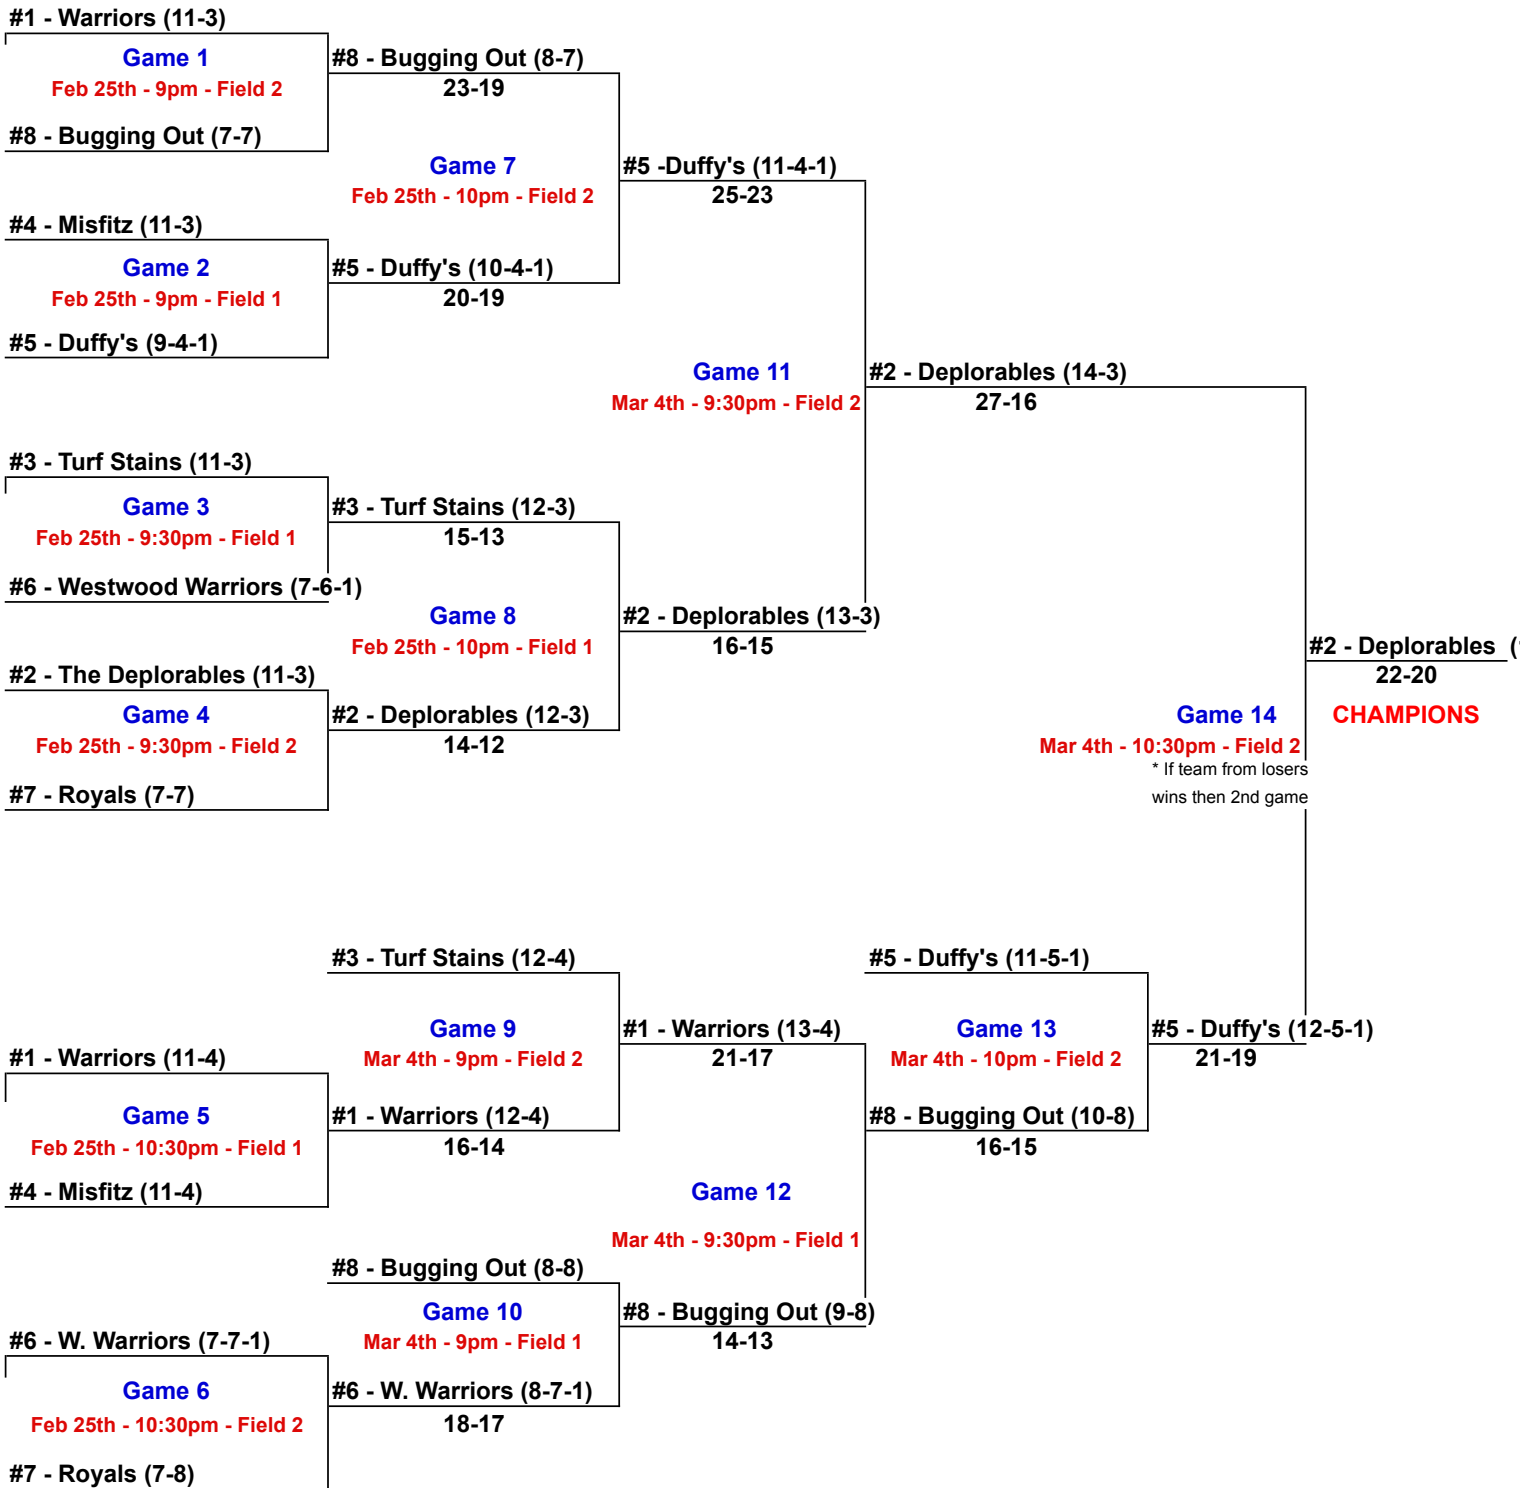

2018 Double AA Sports - "A" Bracket - Winter League

15-3)