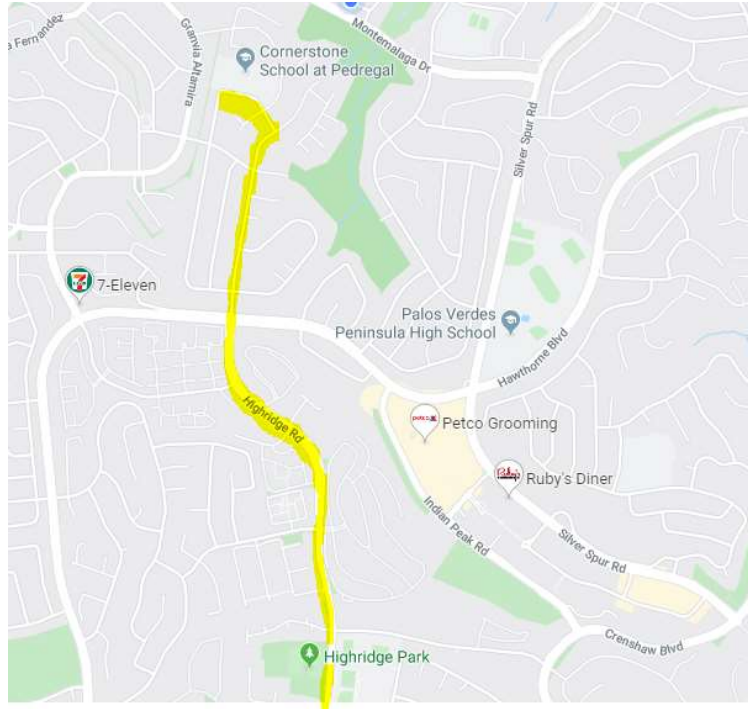

## Opening Day Parade Info

Teams will meet in the Highridge Park parking lot at 7:15 am to decorate the truck floats. The parade will begin at 8:30 – parents should leave Highridge by 8 am and head to Cornerstone. The parade will proceed down Highridge, cross-over Hawthorne where Highridge turns into Grayslake and then left on Groveoak.

Parents and families should line the parade route along Highridge, Groveoak and the entrance to the parking lot to cheer on their player and their teams.

Once the parade arrives at Cornerstone, the teams will park in the lot and line up for the walking parade onto the field. Teams will walk down the ramp, around Field 1 backstop, past the snack shack and line up on Field 2.

Families should gather along the route in front of the Snack Shack and around Field 2.