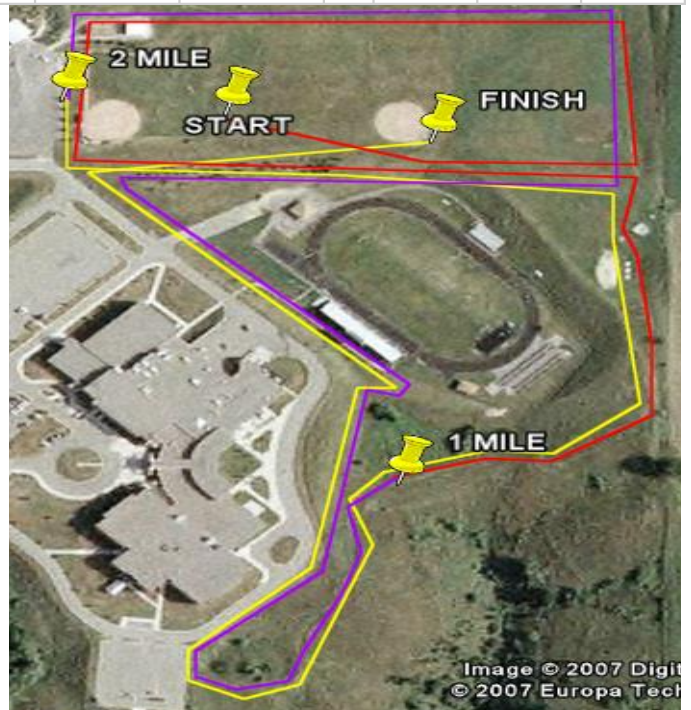

Sept. 28, 2018															
Red Wing Invitational															
TEAM		WHS	5:20						4:50						
BOYS VARSITY			GR	Pace	Place	TIME	GIRLS VARSITY			GR	Pace	Place	TIME		
1	Browne	Aidan	11	5.18	4	16.27	1	Holiday	Tiffany	11	6.25	2	19.55		
2	Wittman	Grant	12	5.37	10	17.27	2	Muellner	Anna	11	6.34	8	20.25		
3	Romain	Christopher	10	5.44	16	17.49	3	McCarthy	Maggie	9	6.37	10	20.34		
4	Awow	Okuny	12	5.49	20	18.05	4	Melander	Annika	9	6.54	20	21.27		
5	Blodgett	Chase	10	5.51	22	18.12	5	McCarthy	Kelly	7	7.00	23	21.46		
6	Longworth	Logan	10	5.55	26	18.24	6	Parent	Abigail	11	7.02	25	21.52		
7	Baston	Joshua	11	5.58	30	18.33	7	Renlund	Emily	7	7.03	28	21.54		
8	Scheit	Henry	12	5.59	33	18.36	8	Renlund	Isabelle	7	7.13	41	22.25		
					TEAM SCORE	72						TEAM SCORE	63		
BOYS JV			5:40	GR	Pace	Place	TIME	GIRLS JV			4:20	GR	Pace	Place	TIME
1	Longworth	Dylan	10	5.54	1	18.22	1	Julius	Anna	11	7.59	19	24.50		
2	Madurai	Arun	11	6.04	6	18.50	2	Hurley	Hailey	11	8.21	29	25.58		
3	Michalowicz	David	10	6.08	8	19.04	3	Melander	Emily	11	8.31	32	26.29		
4	Bird	Ryan	10	6.09	9	19.06	4	McDonough	Bronte	8	8.44	38	27.09*		
5	Anderson	Charles	11	6.12	12	19.17	5	Chan	Kayla	12	8.48	39	27.22		
6	O'Connell	John	11	6.16	13	19.29	* ran extra			TEAM SCORE			157		
7	Stepan	Calvin	11	6.24	20	19.53	BOYS V			GIRLS V					
8	McDonough	Quinton	12	6.32	30	20.18	1	Red Wing	19	1	Roseville	34			
9	Holt	Ryan	10	6.34	34	20.24	2	WHS	72	2	WHS	63			
10	Topp	Justin	11	6.40	46	20.43	3	East Ridge	99	3	Red Wing	84			
11	Tolentino	Stephen Al.	11	6.42	51	20.50	4	Park	115	4	Northfield	105			
12	Rome	Alex	10	6.42	51	20.50	5	Northfield	117	5	RAACHE	113			
13	Wilson	Tommy	9	6.45	55	20.57	6	Hastings	160	6	Hastings	182			
14	Baston	Tony	7	6.57	73	21.36	7	RAACHE	198	7	Park	184			
15	Anschutz	Benjamin	10	6.58	77	21.40	8	St. Croix Lutheran	267	8	East Ridge	184			
16	Moen	Cole	9	7.21	110	22.50	9	Winona	287	9	Tartan	249			
17	Horn	Jonathon	11	7.22	111	22.52	BOYS JV			GIRLS JV					
18	Wolsky	Nicholas	8	7.26	122	23.06	1	East Ridge	33	1	Roseville	15			
19	Waibel	Alex	10	8.02	127	24.58	2	WHS	36	2	Red Wing	83			
20	Engelsrud	David	9	8.05	148	25.08	3	Red Wing	89	3	St. Croix L.	84			
21	Floyd	Henry	9	8.06	150	25.11	4	Owatonna	103	4	Northfield	92			
22	Hagel	Ethan	9	8.10	153	25.23	5	Northfield	138	5	Park	140			
23	Niemeyer	Brad	10	8.41	161	27.00	6	Park	138	6	RAACHE	147			
24	Wilson	Logan	10	8.41	162	27.00	7	RAACHE	228	7	Woodbury	157			
25	McCoole	Austin	11	10.07	167	31.26	8	Tartan	238	8					
					TEAM SCORE	36