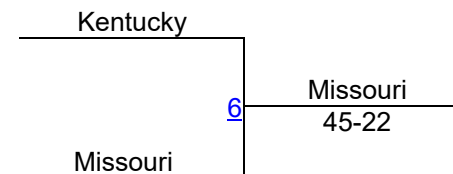

2018 Junior Women National Dual FS BRONZE/COPPER

Round 1

Round 2

Round 3

TEAMS

Pennsylvania

Missouri

Minnesota

Kentucky

Missouri
1ST

Pennsylvania
2ND

Minnesota
3RD

Kentucky
4TH