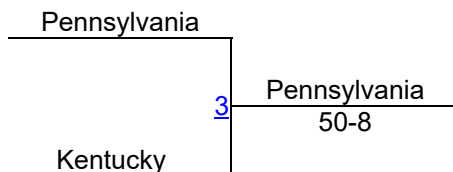

2018 Junior Women National Dual FS BRONZE/COPPER

Round 1

Round 2

Round 3

TEAMS

Pennsylvania

Missouri

Minnesota

Kentucky

Missouri
1ST

Pennsylvania
2ND

Minnesota
3RD

Kentucky
4TH