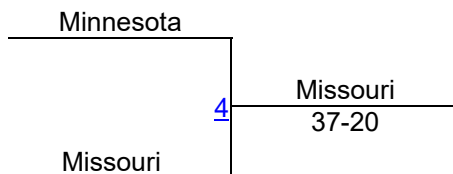

2018 Junior Women National Dual FS BRONZE/COPPER

Round 1

Round 2

Round 3

TEAMS

Pennsylvania

Missouri

Minnesota

Kentucky

Missouri
1ST

Pennsylvania
2ND

Minnesota
3RD

Kentucky
4TH