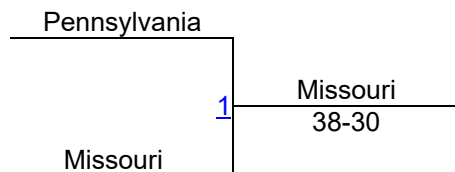

2018 Junior Women National Dual FS BRONZE/COPPER

Round 1

Round 2

Round 3

TEAMS

Pennsylvania

Missouri

Minnesota

Kentucky

Missouri
1ST

Pennsylvania
2ND

Minnesota
3RD

Kentucky
4TH