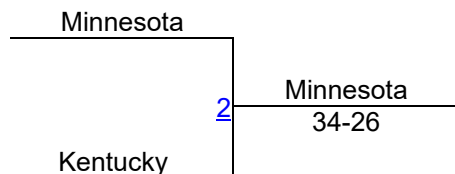

2018 Junior Women National Dual FS BRONZE/COPPER

Round 1

Round 2

Round 3

TEAMS

Pennsylvania

Missouri

Minnesota

Kentucky

Missouri
1ST

Pennsylvania
2ND

Minnesota
3RD

Kentucky
4TH