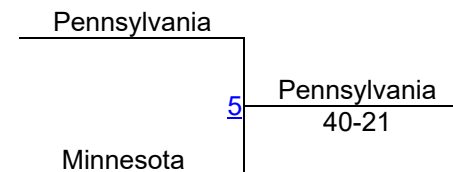

2018 Junior Women National Dual FS BRONZE/COPPER

Round 1

Round 2

Round 3

TEAMS

Pennsylvania

Missouri

Minnesota

Kentucky

Missouri
1ST

Pennsylvania
2ND

Minnesota
3RD

Kentucky
4TH