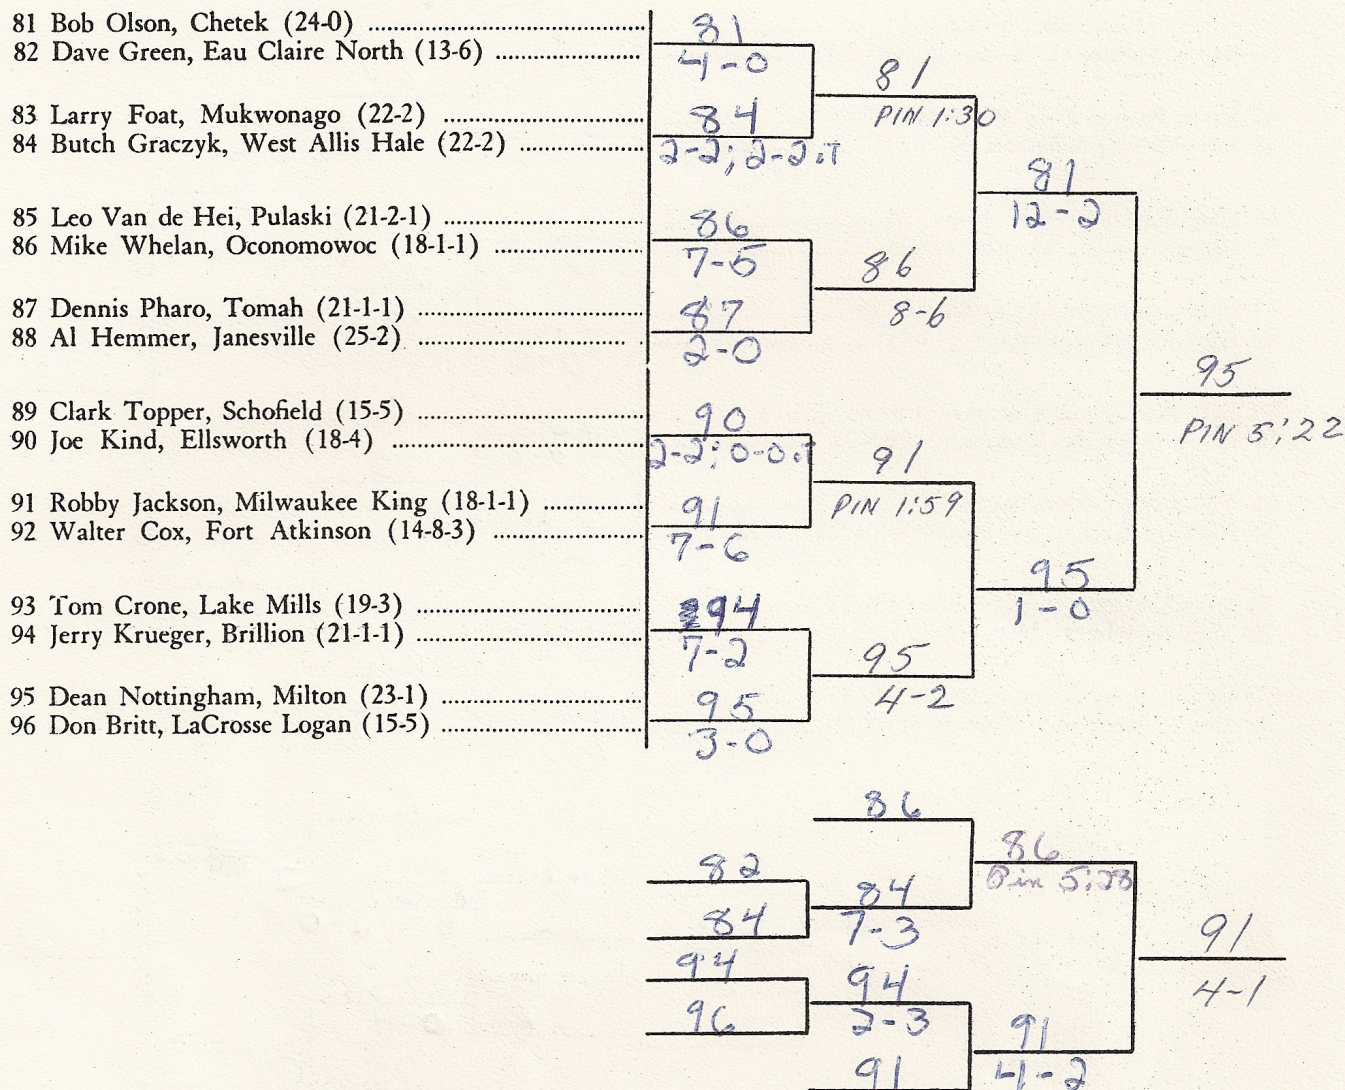

133 POUND CLASS

(1963 Champion—Dennis Grisar, Port Washington)

INDIVIDUAL CHAMPIONS — 1940-1963

135 Pounds

- 1940—Bob Hall, Racine Park
- 1941—Lowell Oberly, Milwaukee Washington
- 1942—Herb Sorenson, Racine Park
- 1947—Gerald Schilling, Milwaukee South
- 1948—Larry Ragan, Milwaukee Pulaski

- 1949—Don Hafeman, West Milwaukee
- 1950—Louis Zur, Milwaukee South

133 Pounds

- 1960—Dave Karpenske, Amery (23-1)
- 1961—Melvin Weller, Wisconsin Rapids (22-0-1)
- 1962—Elmer Beale, Wisconsin High (22-0)
- 1963—Dennis Grisar, Port Washington (25-0)

1964 Big Ten Wrestling Champions Lee Gross, Minnesota, and Roger Pillath, Wisconsin, are both former WIAA State High School Champions. Gross was 1962 Champion at 145 pounds from Ellsworth. Pillath was 1959 and 1960 Heavyweight titlist from Coleman. Gross is a sophomore at Minnesota, while Pillath, a senior at Wisconsin, was also 1962 Big Ten Heavyweight Champion and NCAA runner-up the same year.