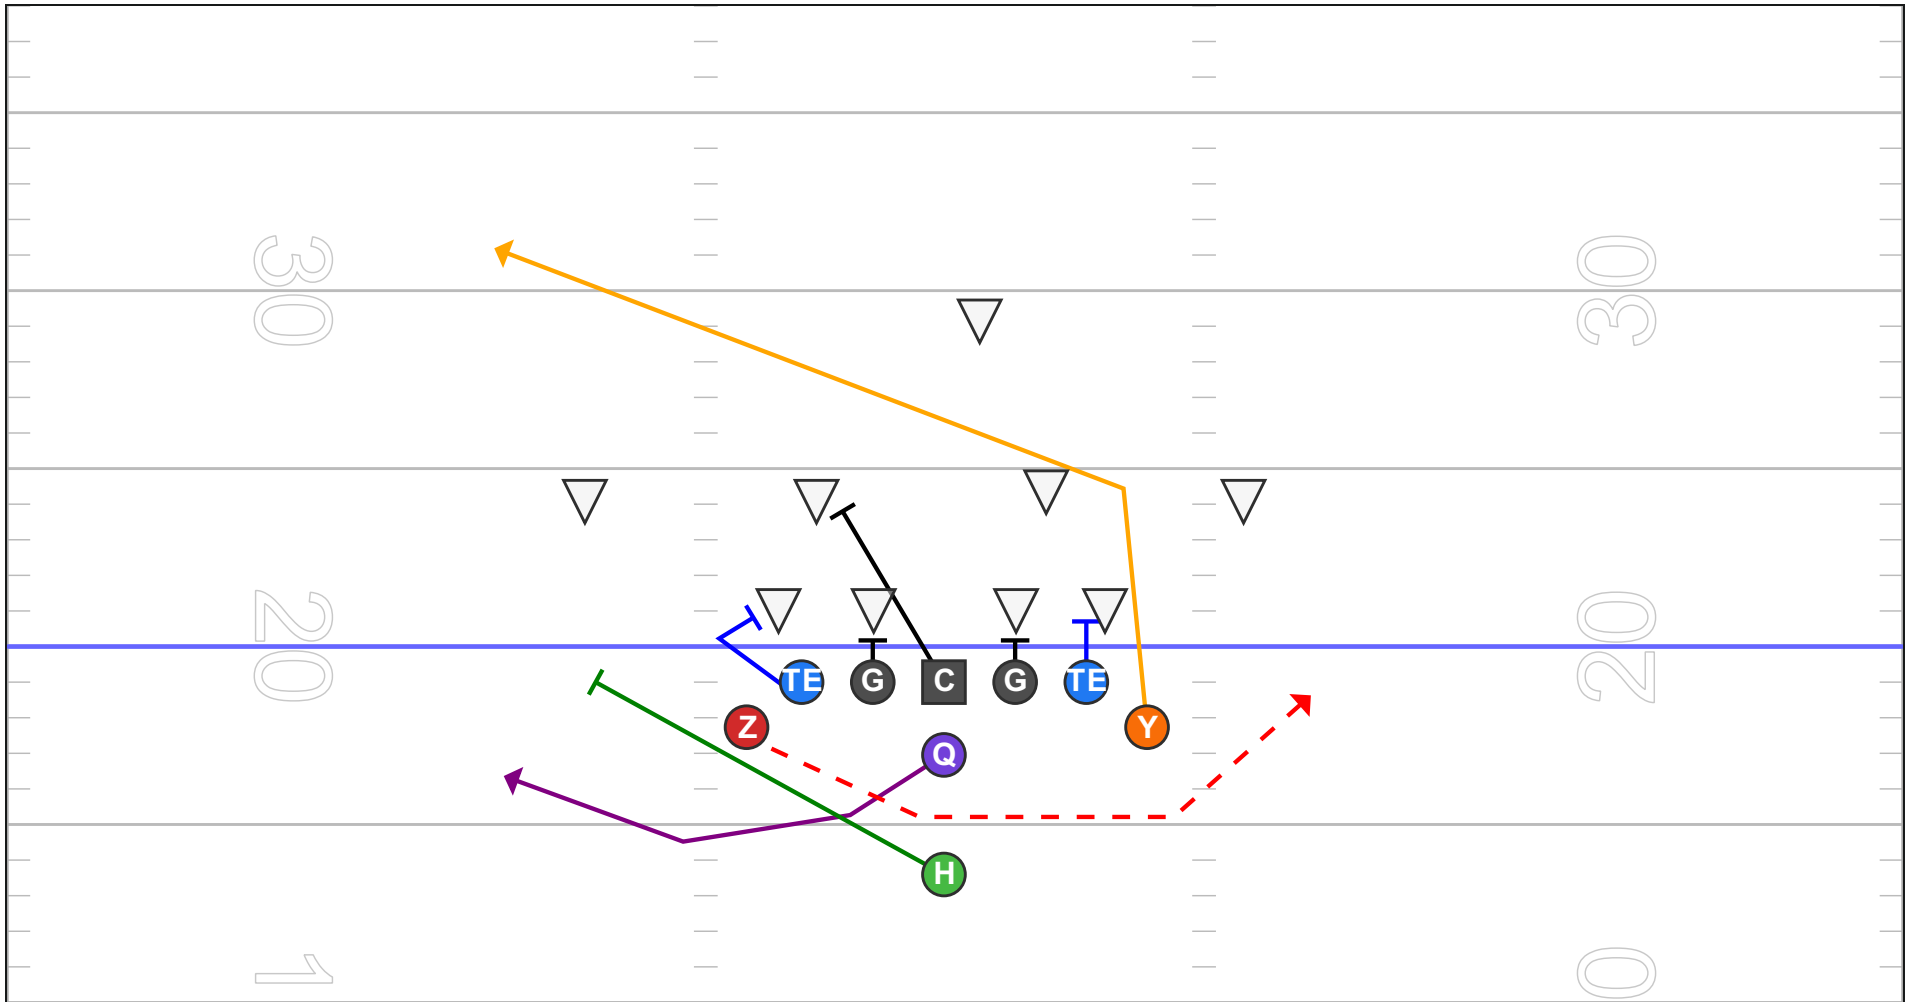

(9) BASE INSTALL

Capital City Football Association

Capital City Football Association

For 5th Grade - South Metro 6

(BASE) HUSKER DIVE LEFT vs ALL

(BASE) HUSKER DIVE RIGHT vs ALL

(BASE) QB BOOT LEFT vs ALL

G - C - G - Z - Y - Q - H - TE - TE -

(BASE) QB BOOT RIGHT vs ALL

(BASE) QB WAGGLE LEFT vs ALL

(BASE) TEMPLATE vs ALL