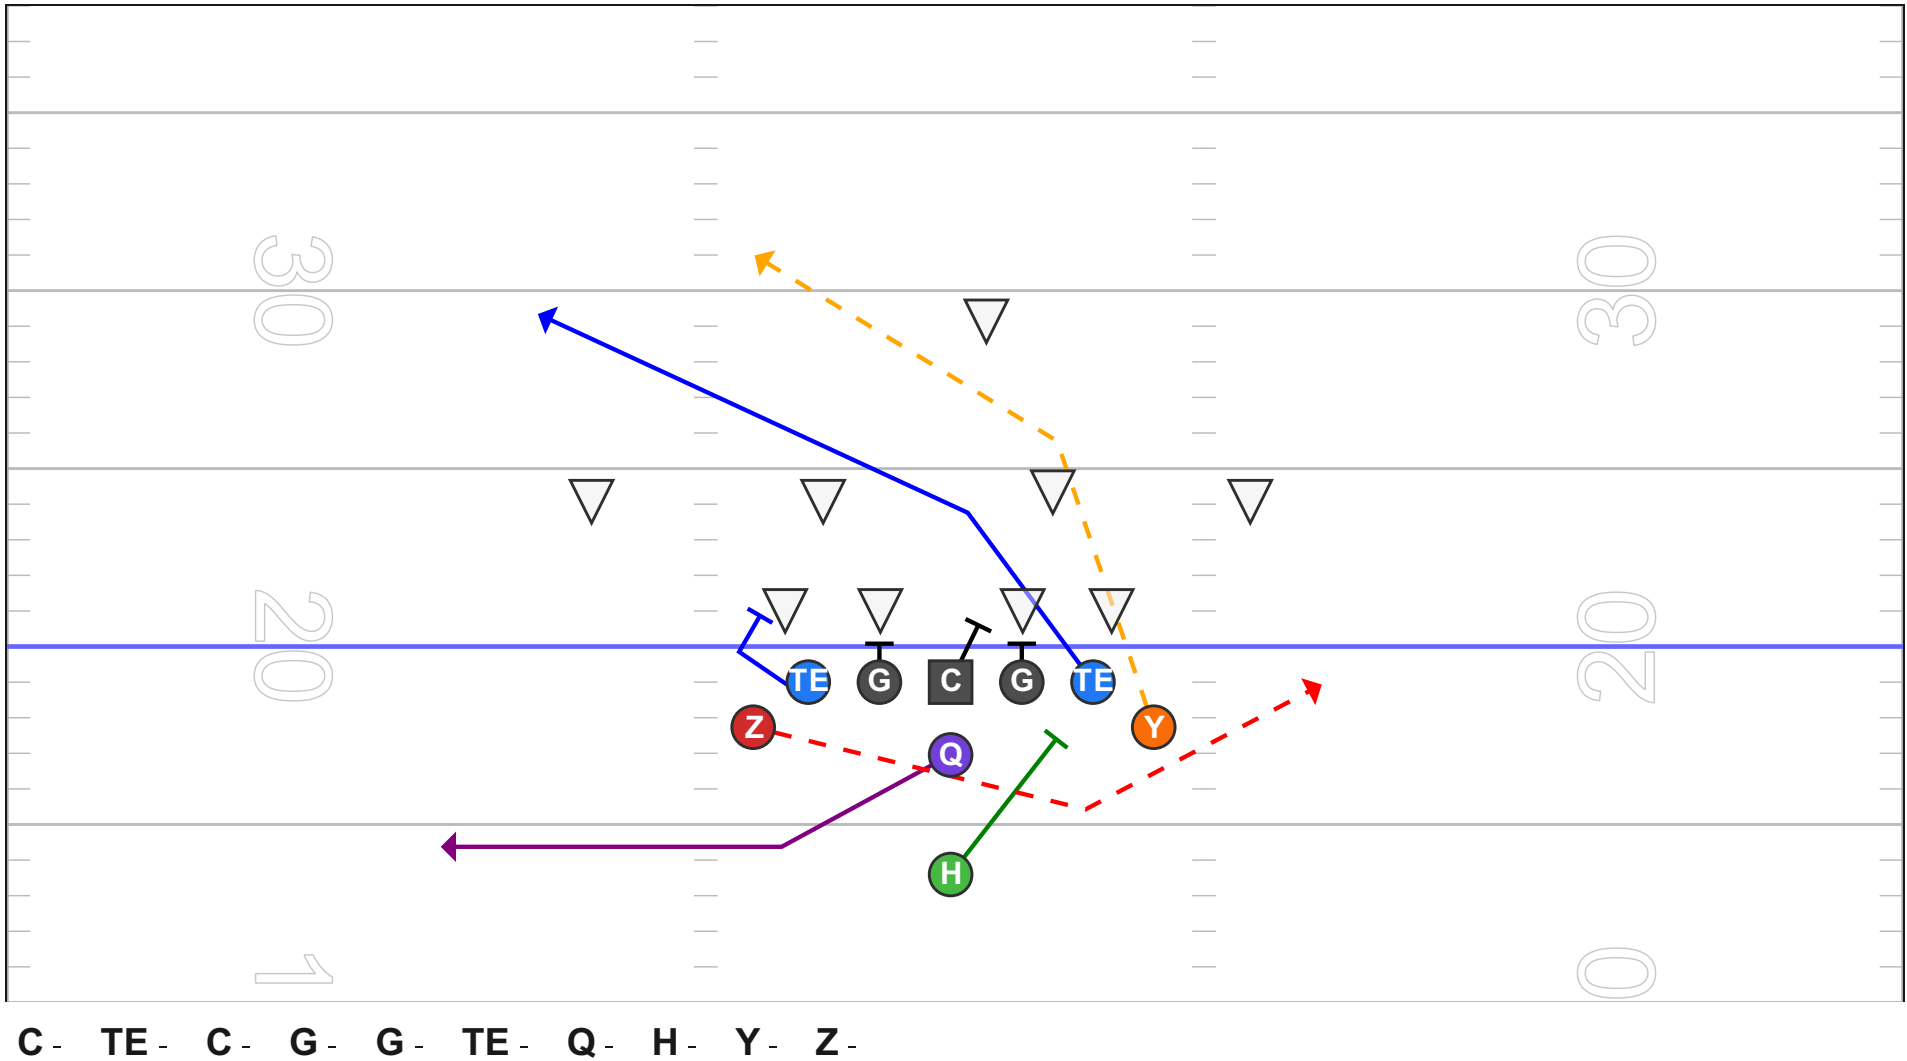

(9) BASE INSTALL

Capital City Football Association

Capital City Football Association

For 5th Grade - South Metro 6

(BASE) HUSKER DIVE LEFT vs ALL

(BASE) HUSKER DIVE RIGHT vs ALL

(BASE) QB BOOT LEFT vs ALL

G - C - G - Z - Y - Q - H - TE - TE -

(BASE) QB BOOT RIGHT vs ALL

(BASE) QB WAGGLE LEFT vs ALL

(BASE) TEMPLATE vs ALL