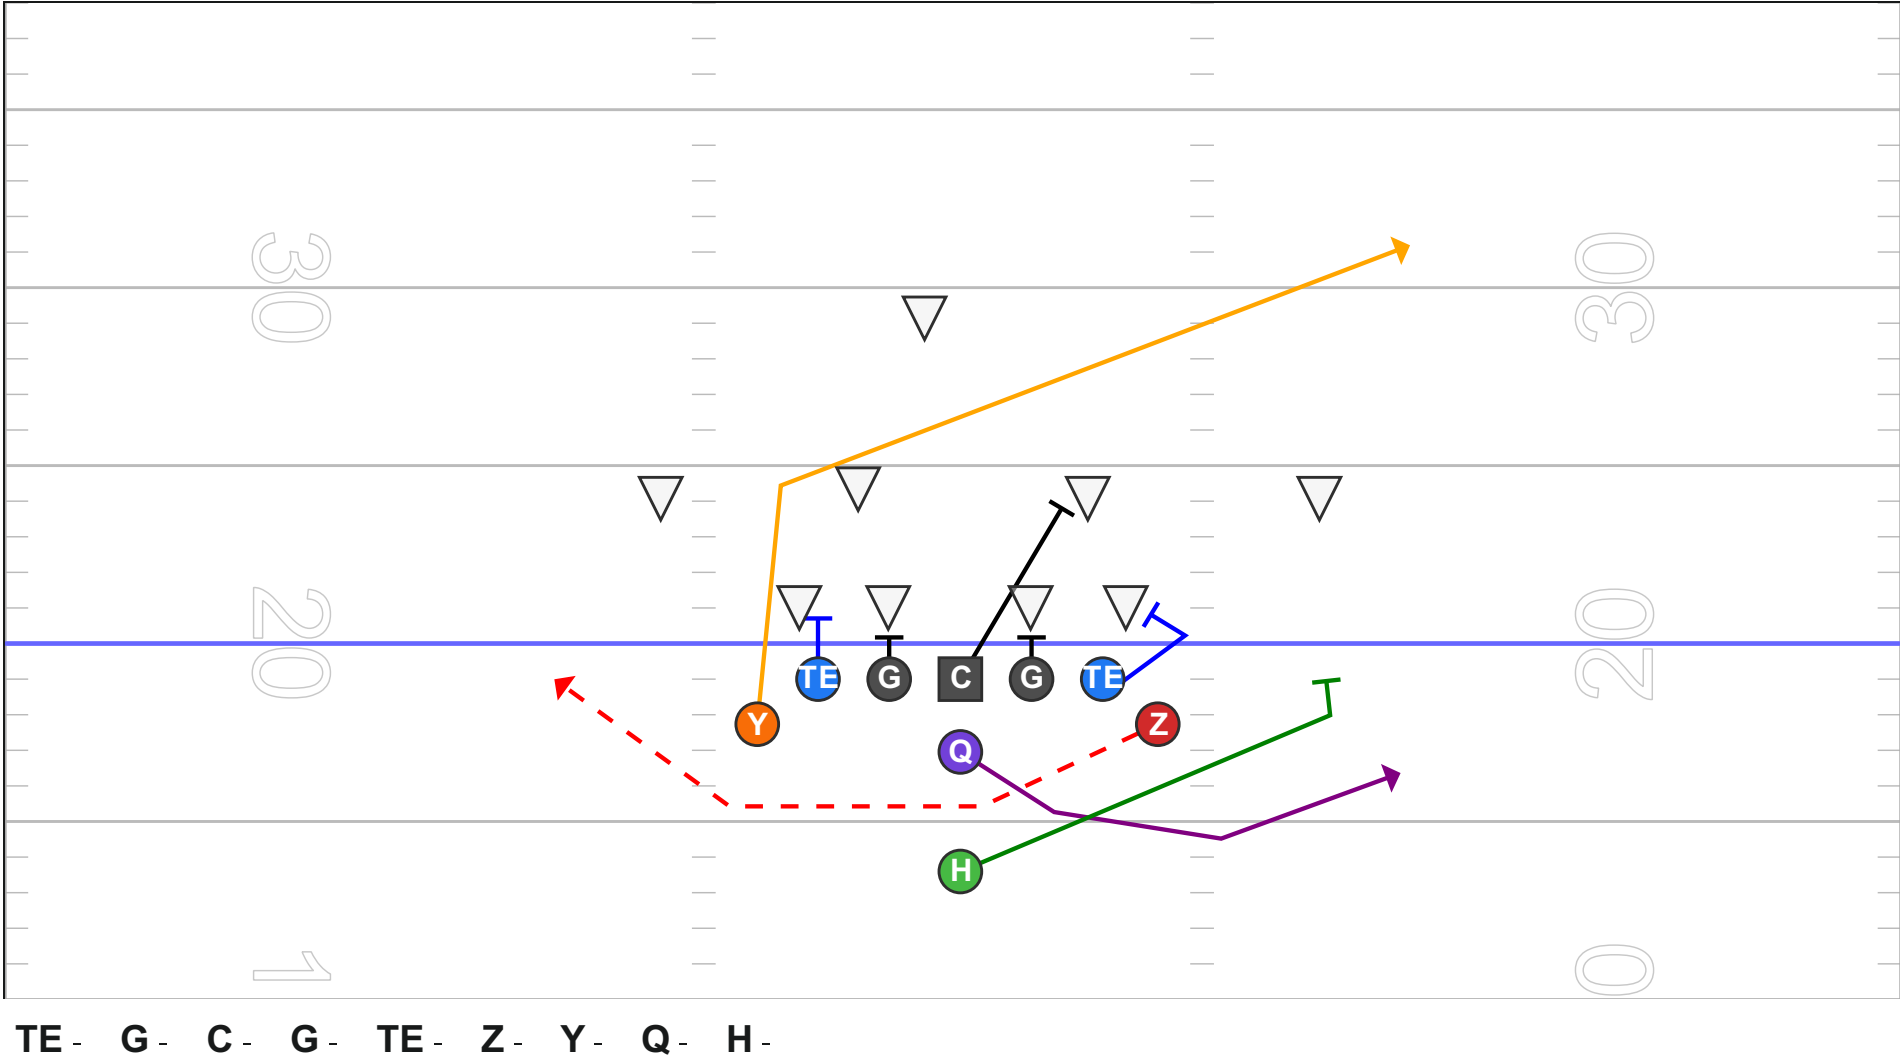

(9) BASE INSTALL

Capital City Football Association

Capital City Football Association

For 5th Grade - South Metro 6

(BASE) HUSKER DIVE LEFT vs ALL

(BASE) HUSKER DIVE RIGHT vs ALL

(BASE) QB BOOT LEFT vs ALL

G - C - G - Z - Y - Q - H - TE - TE -

(BASE) QB BOOT RIGHT vs ALL

(BASE) QB WAGGLE LEFT vs ALL

(BASE) TEMPLATE vs ALL