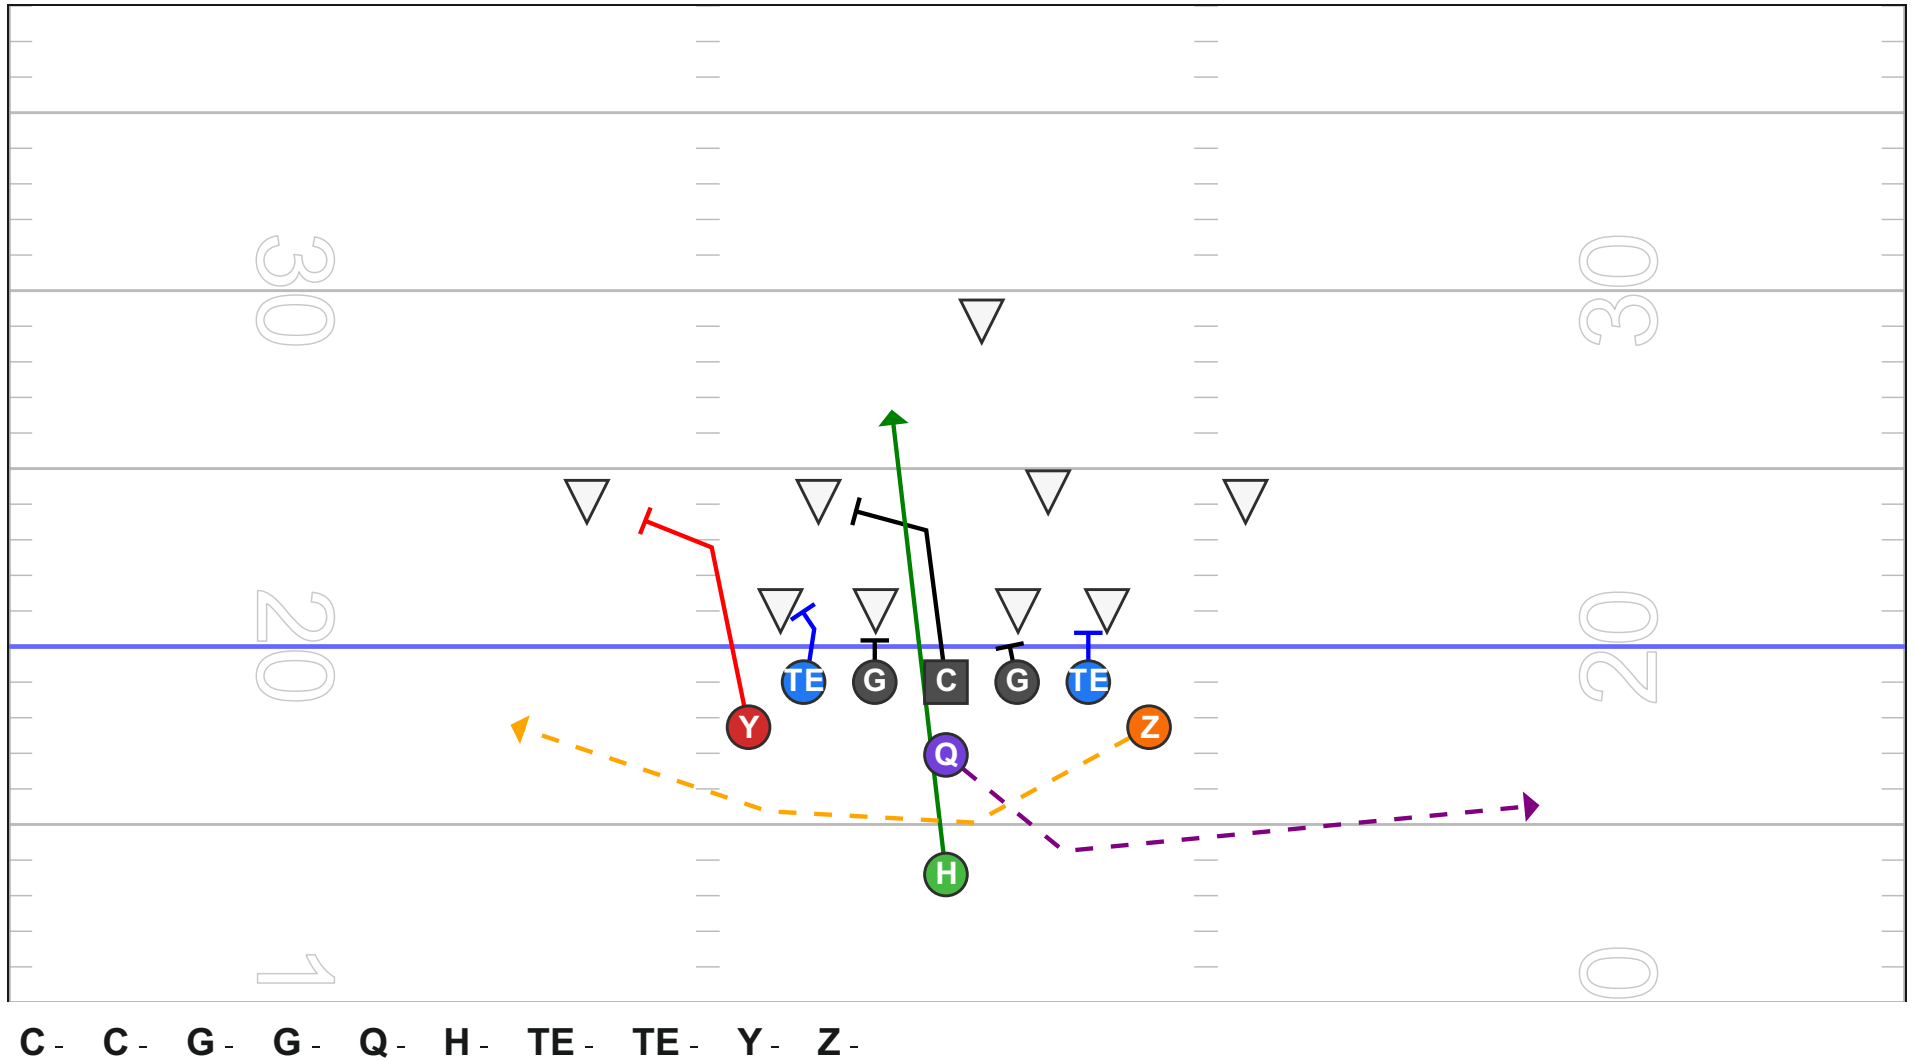

(9) BASE INSTALL

Capital City Football Association

Capital City Football Association

For 5th Grade - South Metro 6

(BASE) HUSKER DIVE LEFT vs ALL

(BASE) HUSKER DIVE RIGHT vs ALL

(BASE) QB BOOT LEFT vs ALL

G - C - G - Z - Y - Q - H - TE - TE -

(BASE) QB BOOT RIGHT vs ALL

(BASE) QB WAGGLE LEFT vs ALL

(BASE) TEMPLATE vs ALL