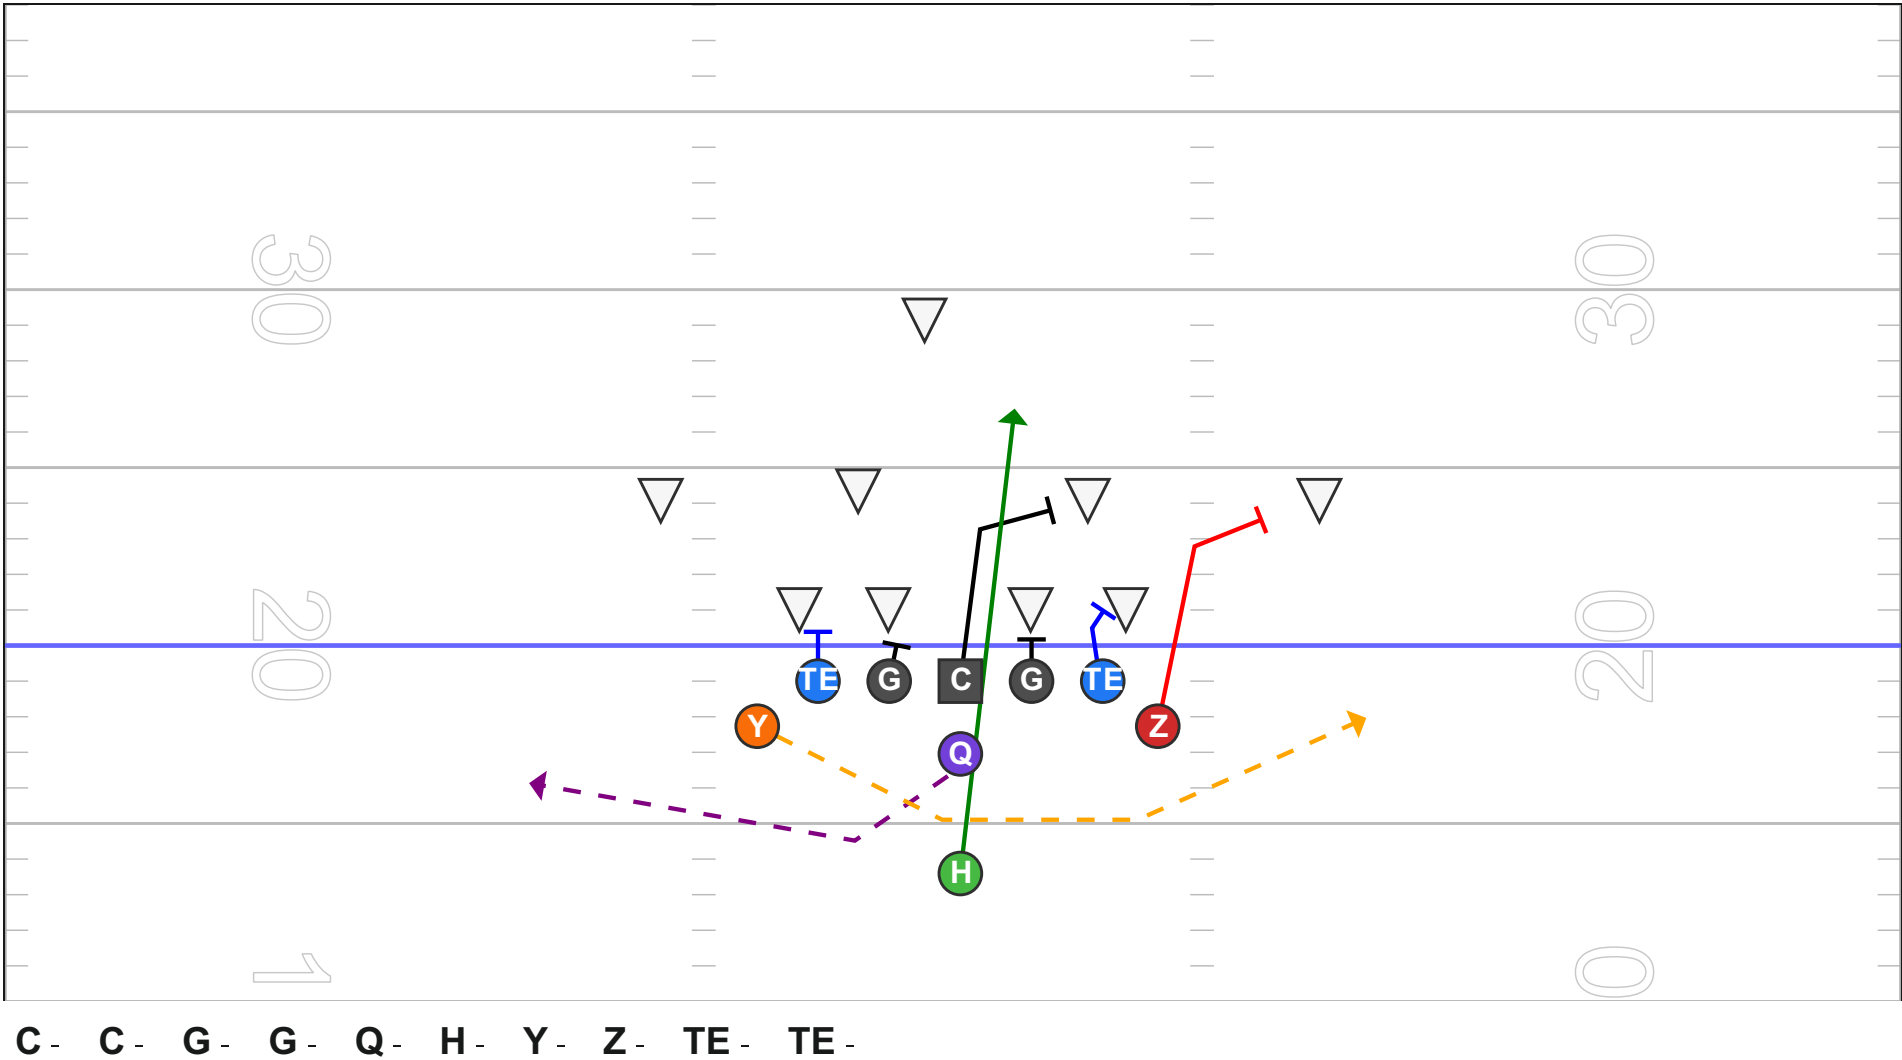

(9) BASE INSTALL

Capital City Football Association

Capital City Football Association

For 5th Grade - South Metro 6

(BASE) HUSKER DIVE LEFT vs ALL

(BASE) HUSKER DIVE RIGHT vs ALL

(BASE) QB BOOT LEFT vs ALL

G - C - G - Z - Y - Q - H - TE - TE -

(BASE) QB BOOT RIGHT vs ALL

(BASE) QB WAGGLE LEFT vs ALL

(BASE) TEMPLATE vs ALL