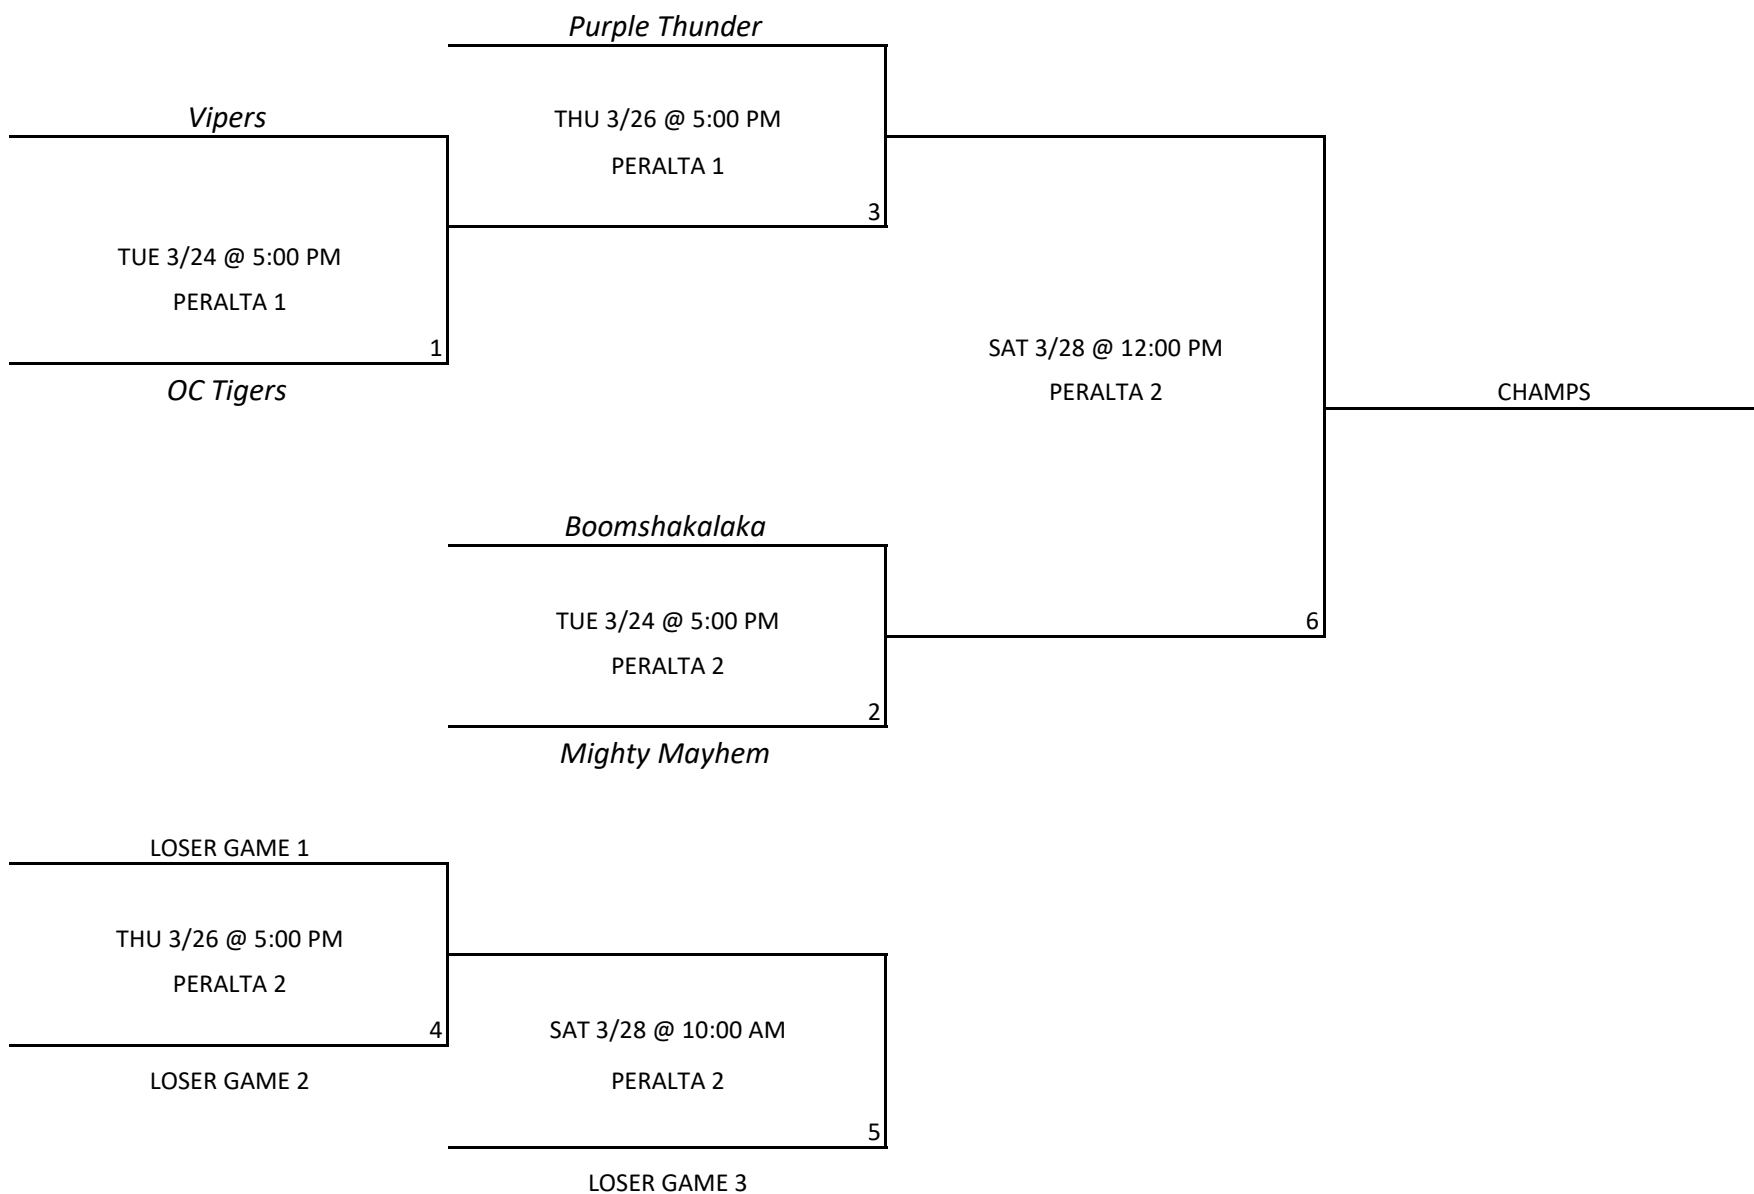

8U MID SEASON TOURNAMENT

** Team listed bottom of bracket occupies 3rd base dugout, unless playing back to back games. Home team determined by coin toss