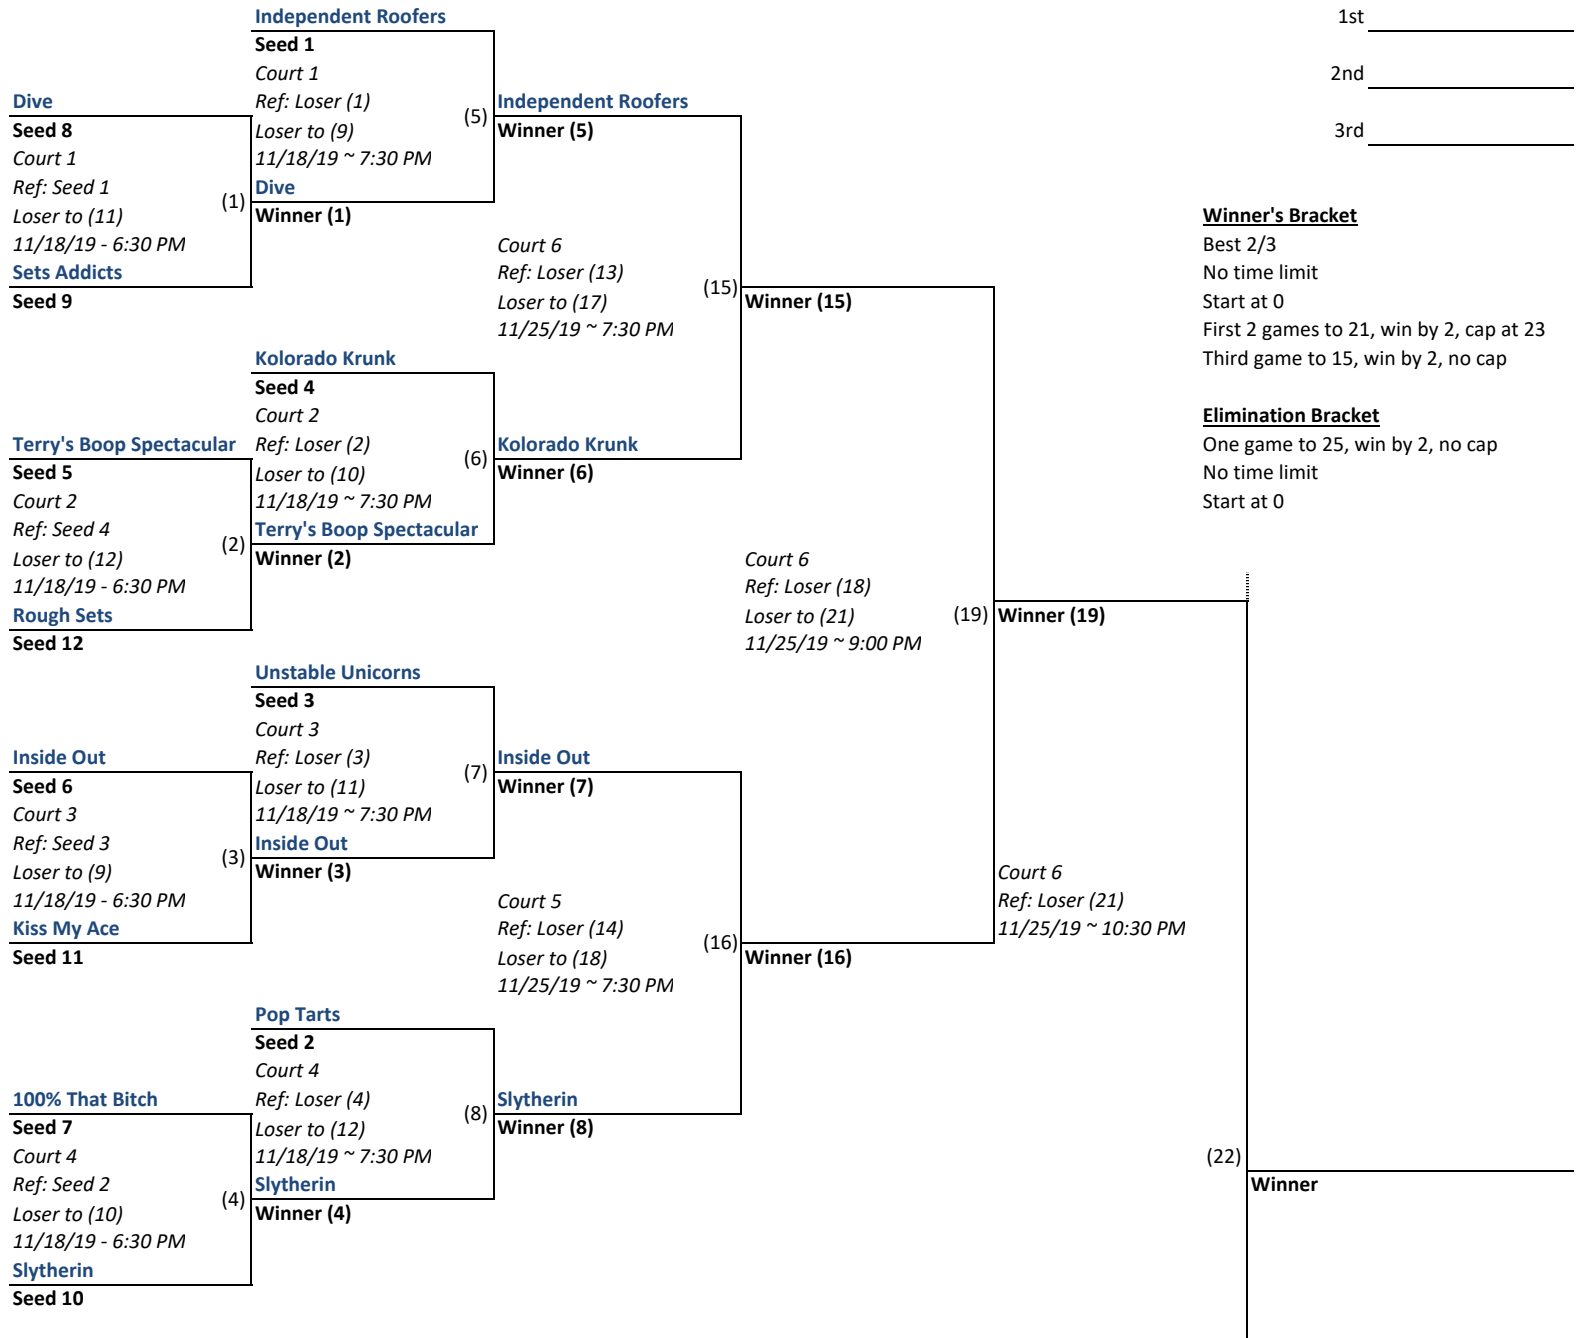

CGVA Tournament Bracket A1/A2 Division

CGVA Tournament Bracket A1/A2 Division

Kiss My Ace

Loser (3)
Court 6
Ref: Winner (5)
11/25/19 - 6:30 PM

Dive

Loser (5)
Court 6
Ref: Loser (9)
11/25/19 ~ 7:00 PM

100% That Bitch

Loser (4)
Court 5
Ref: Winner (6)
11/25/19 - 6:30 PM

Terry's Boop Spectacular

Loser (6)

Sets Addicts

Loser (1)
Court 1
Ref: Winner (7)
11/25/19 - 6:30 PM

Unstable Unicorns

Loser (7)
Court 5
Ref: Loser (11)
11/25/19 ~ 7:00 PM

Rough Sets

Loser (2)
Court 2
Ref: Winner (8)
11/25/19 - 6:30 PM

Pop Tarts

Loser (8)