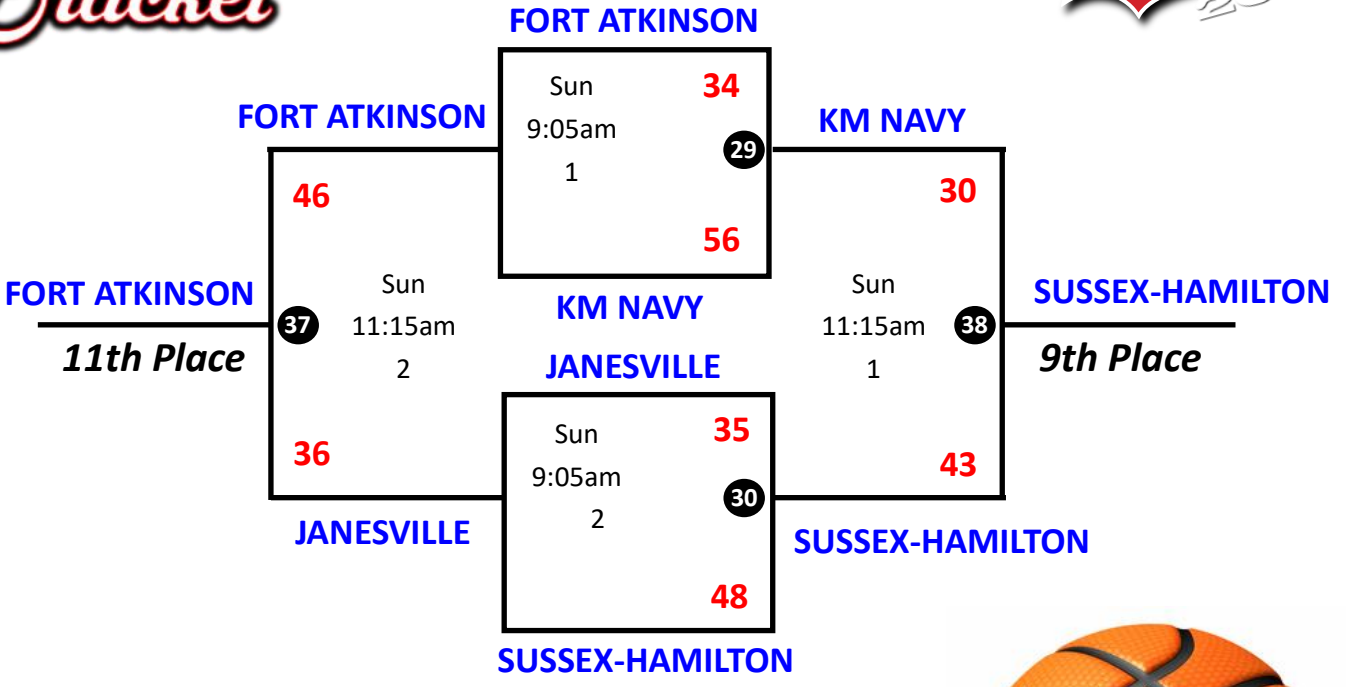

Consolation Bracket