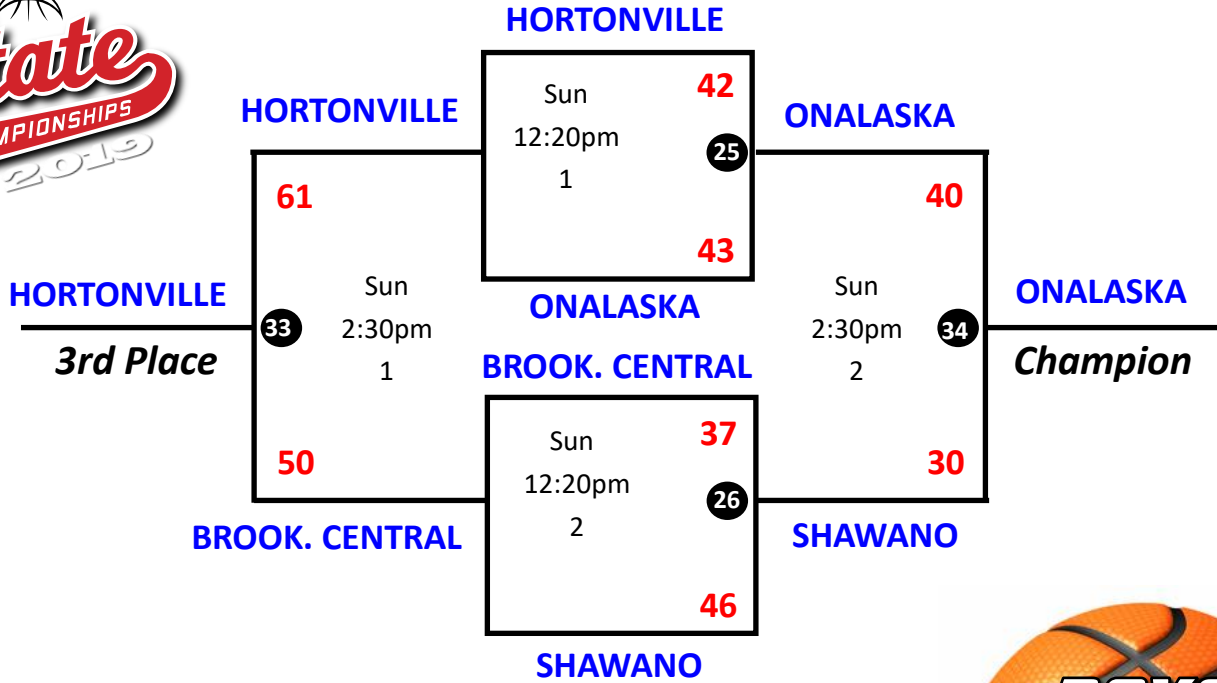

Championship Bracket

Courts 1-4: [PEWAUKEE H.S.](#)