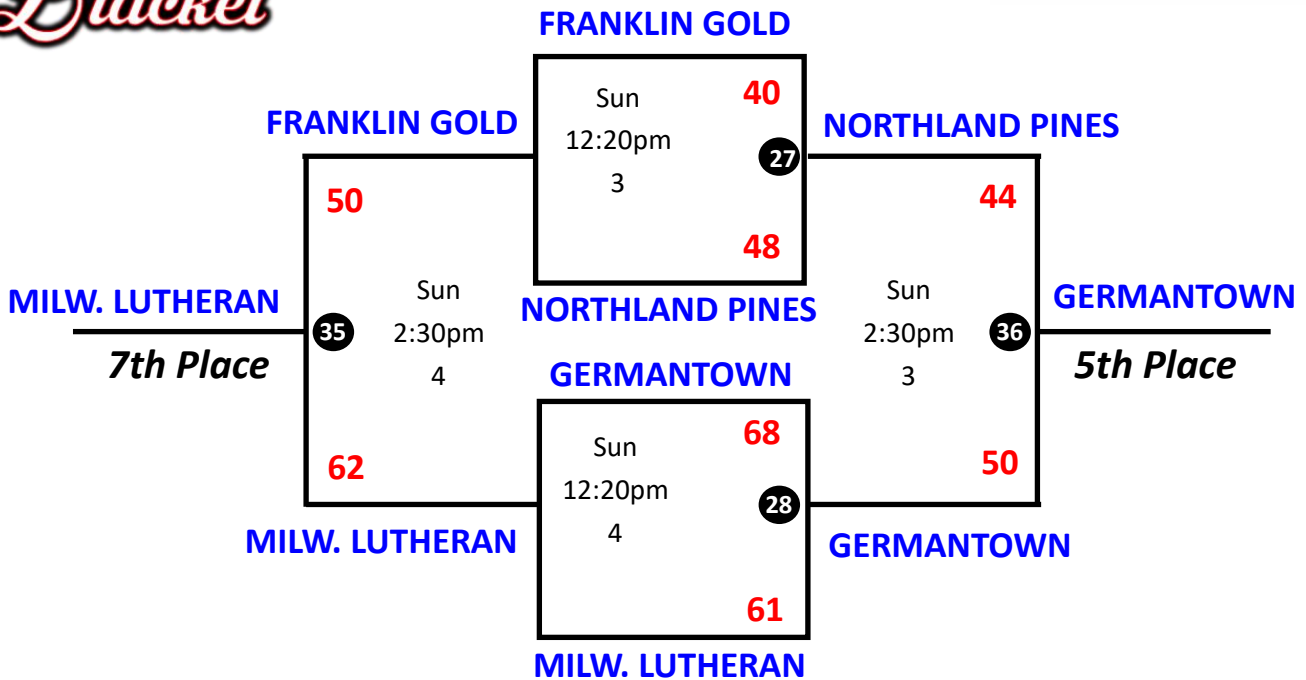

Consolation Bracket