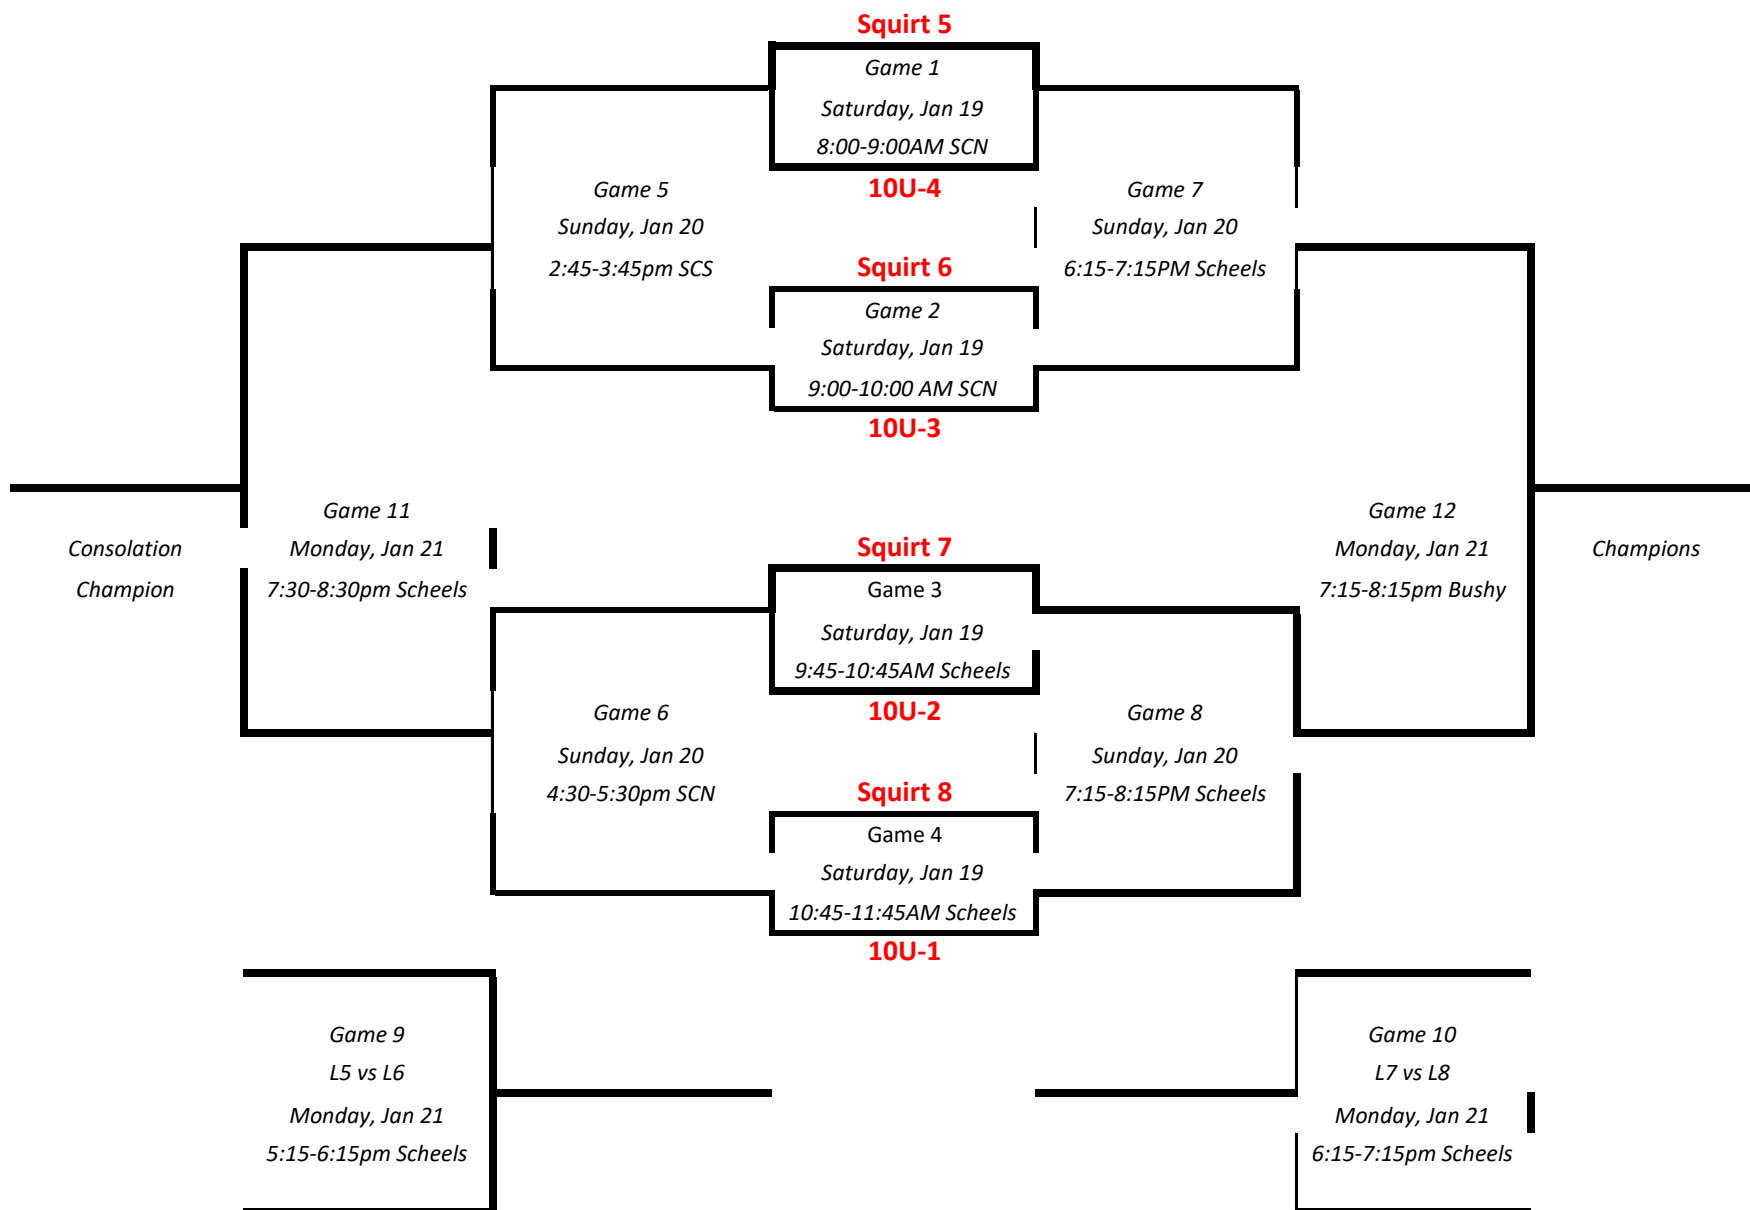

Squirt/ 10U Mid Year Jamboree January 2018

NOTES

Games are 1 hour, and need to finish on time
 Adjust 3rd period time to ensure game completes on time
 Shootout is best of 3 followed by sudden death,
 all players must be used before using same
 player a 2nd time.

Colors	Squirt	10U
Orange	5	1
White	6	2
Black	7	3
Gray	8	4