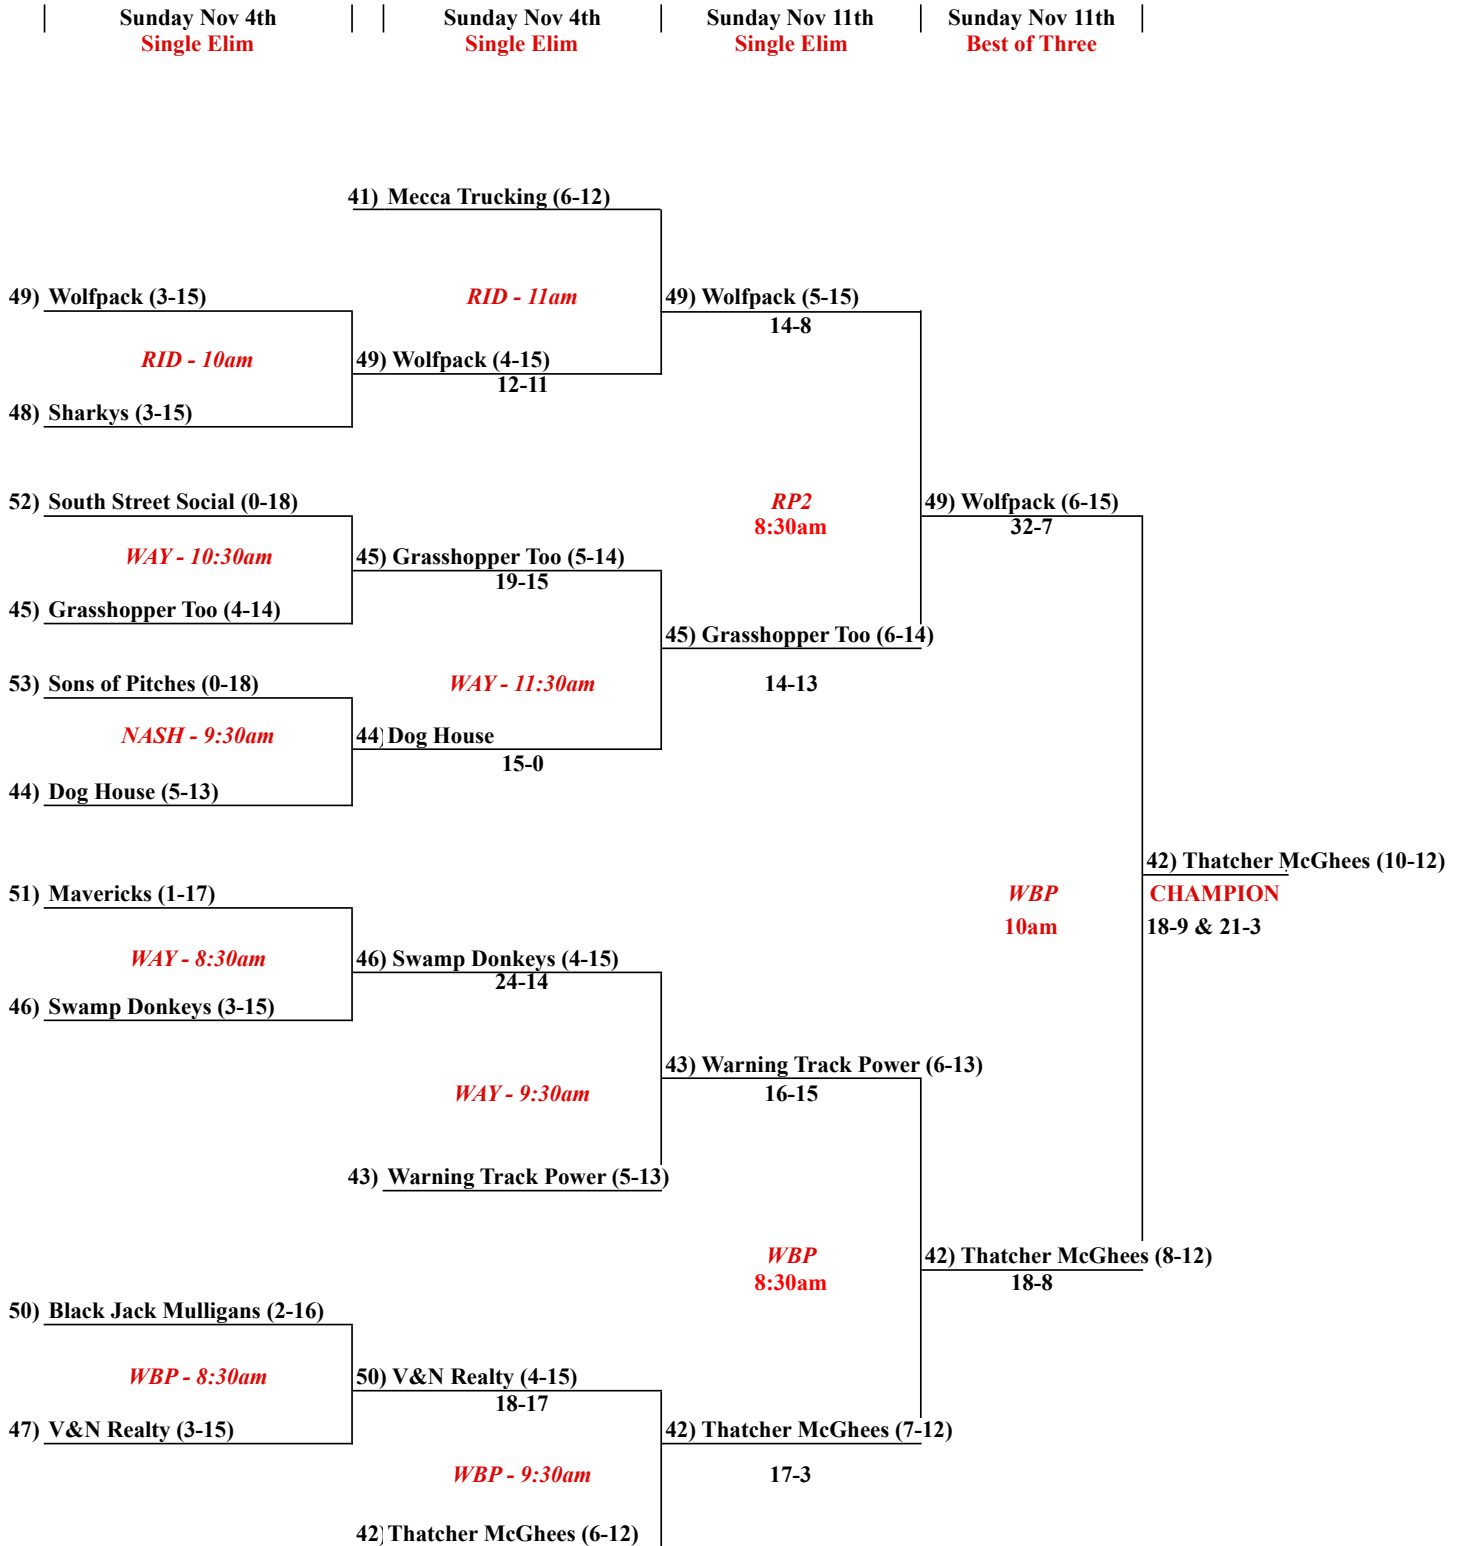

## 2018 Double AA Sports "C" FALL Playoff Bracket

- All rounds are Single Elimination until the FINALS then Best of Three with higher seed home in games 1 & 3
- Umpires will have softballs for all playoff games